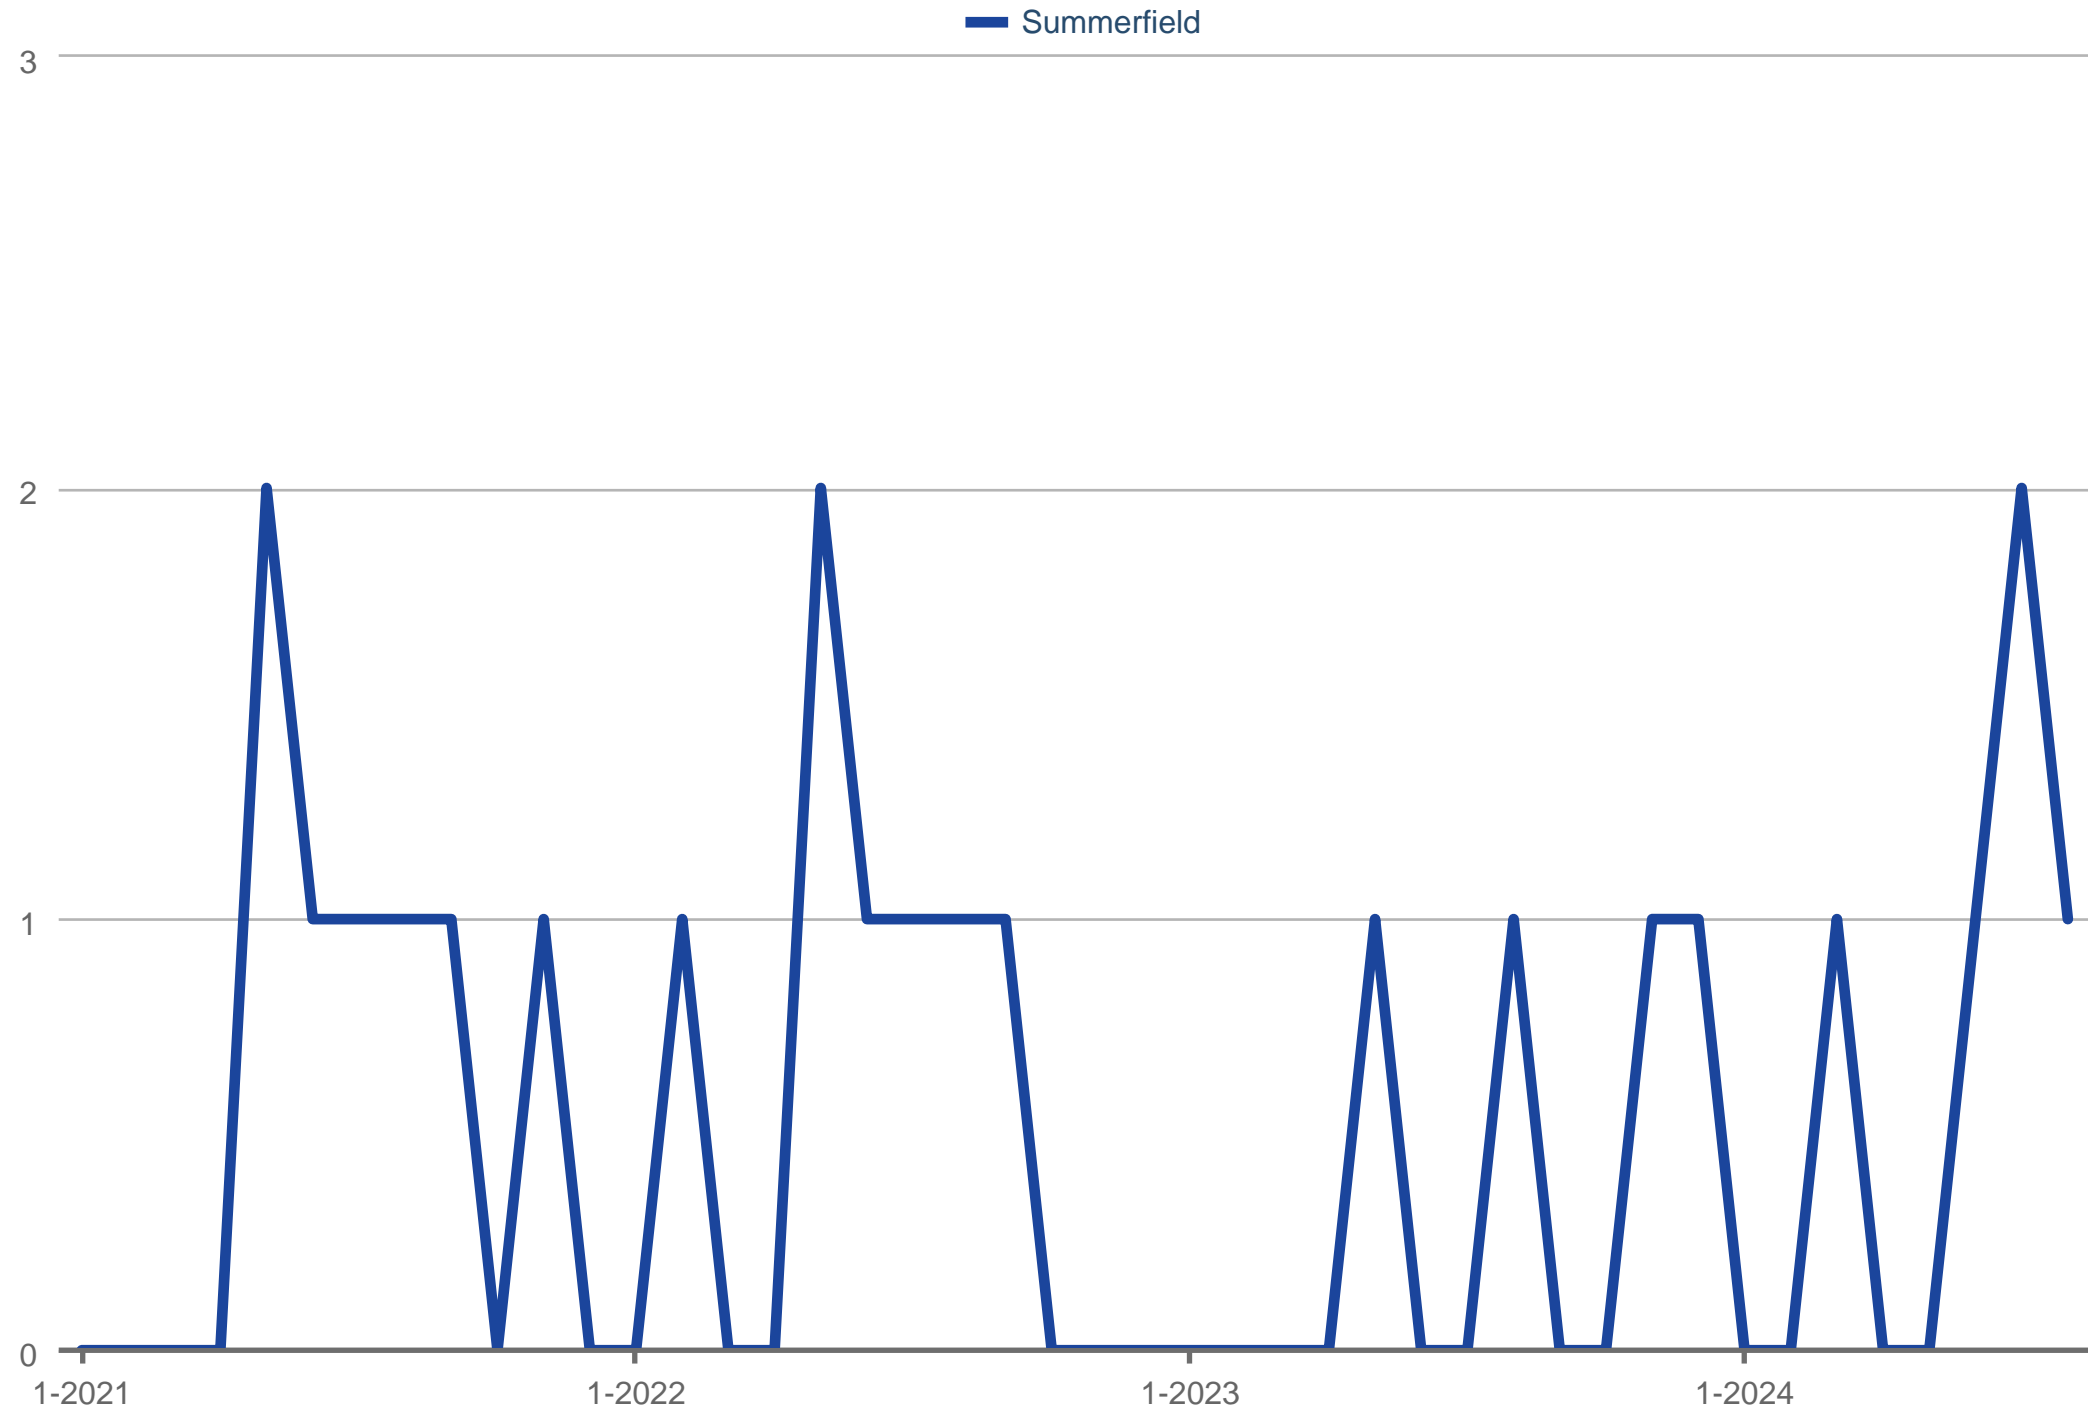

### Closed Sales

Summerfield

Each data point is one month of activity. Data is from September 3, 2024.