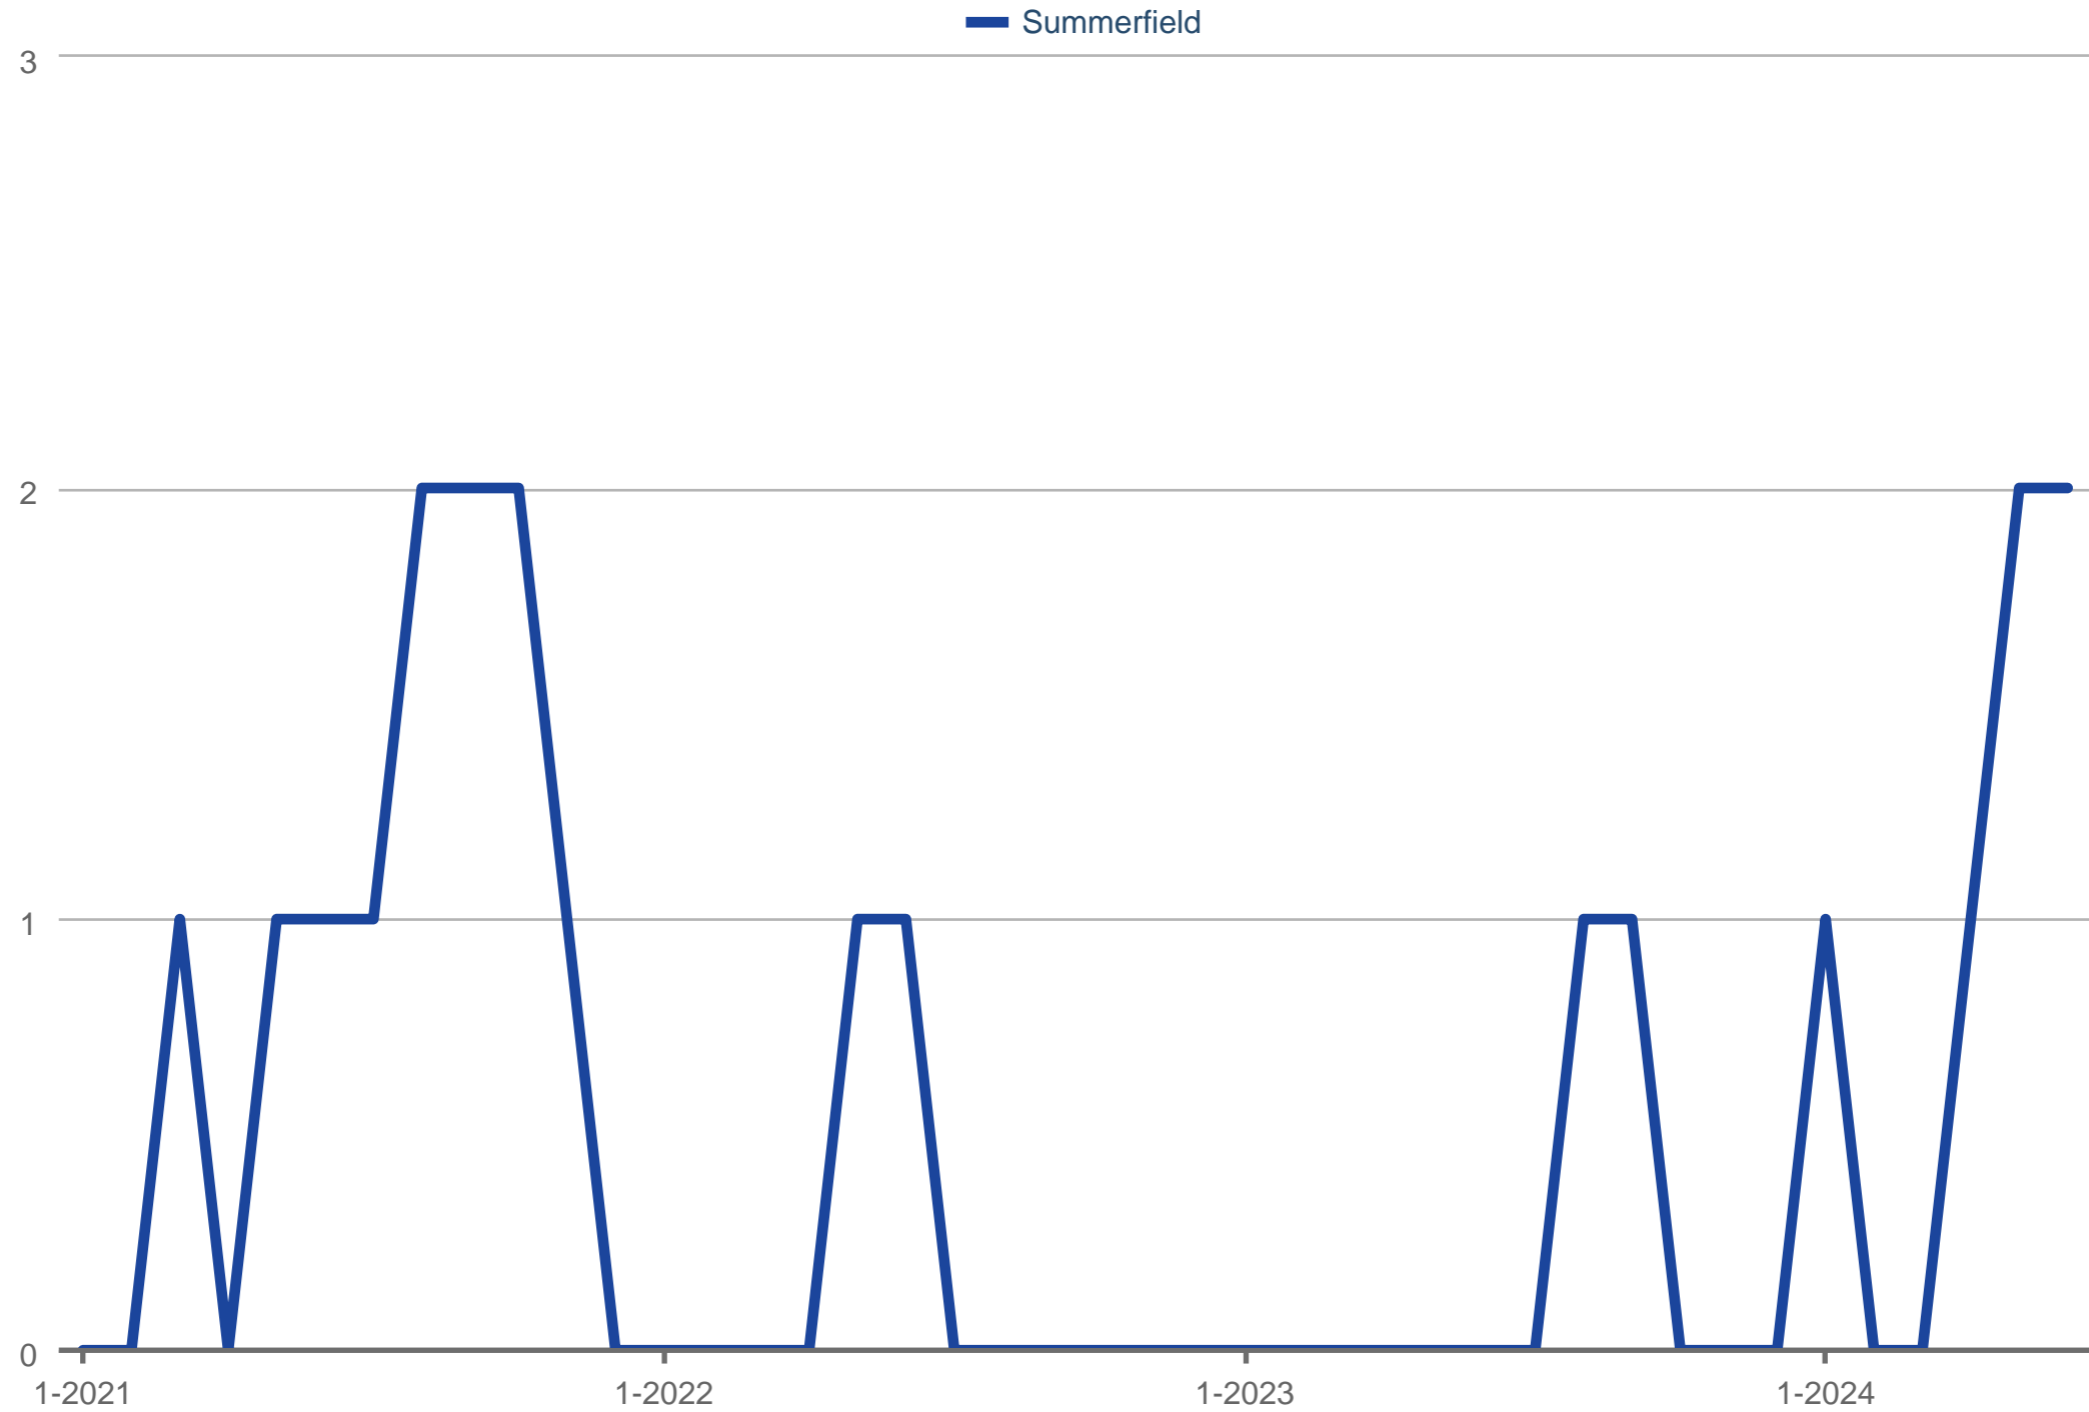

Homes for Sale

Summerfield

Each data point is one month of activity. Data is from July 27, 2024.