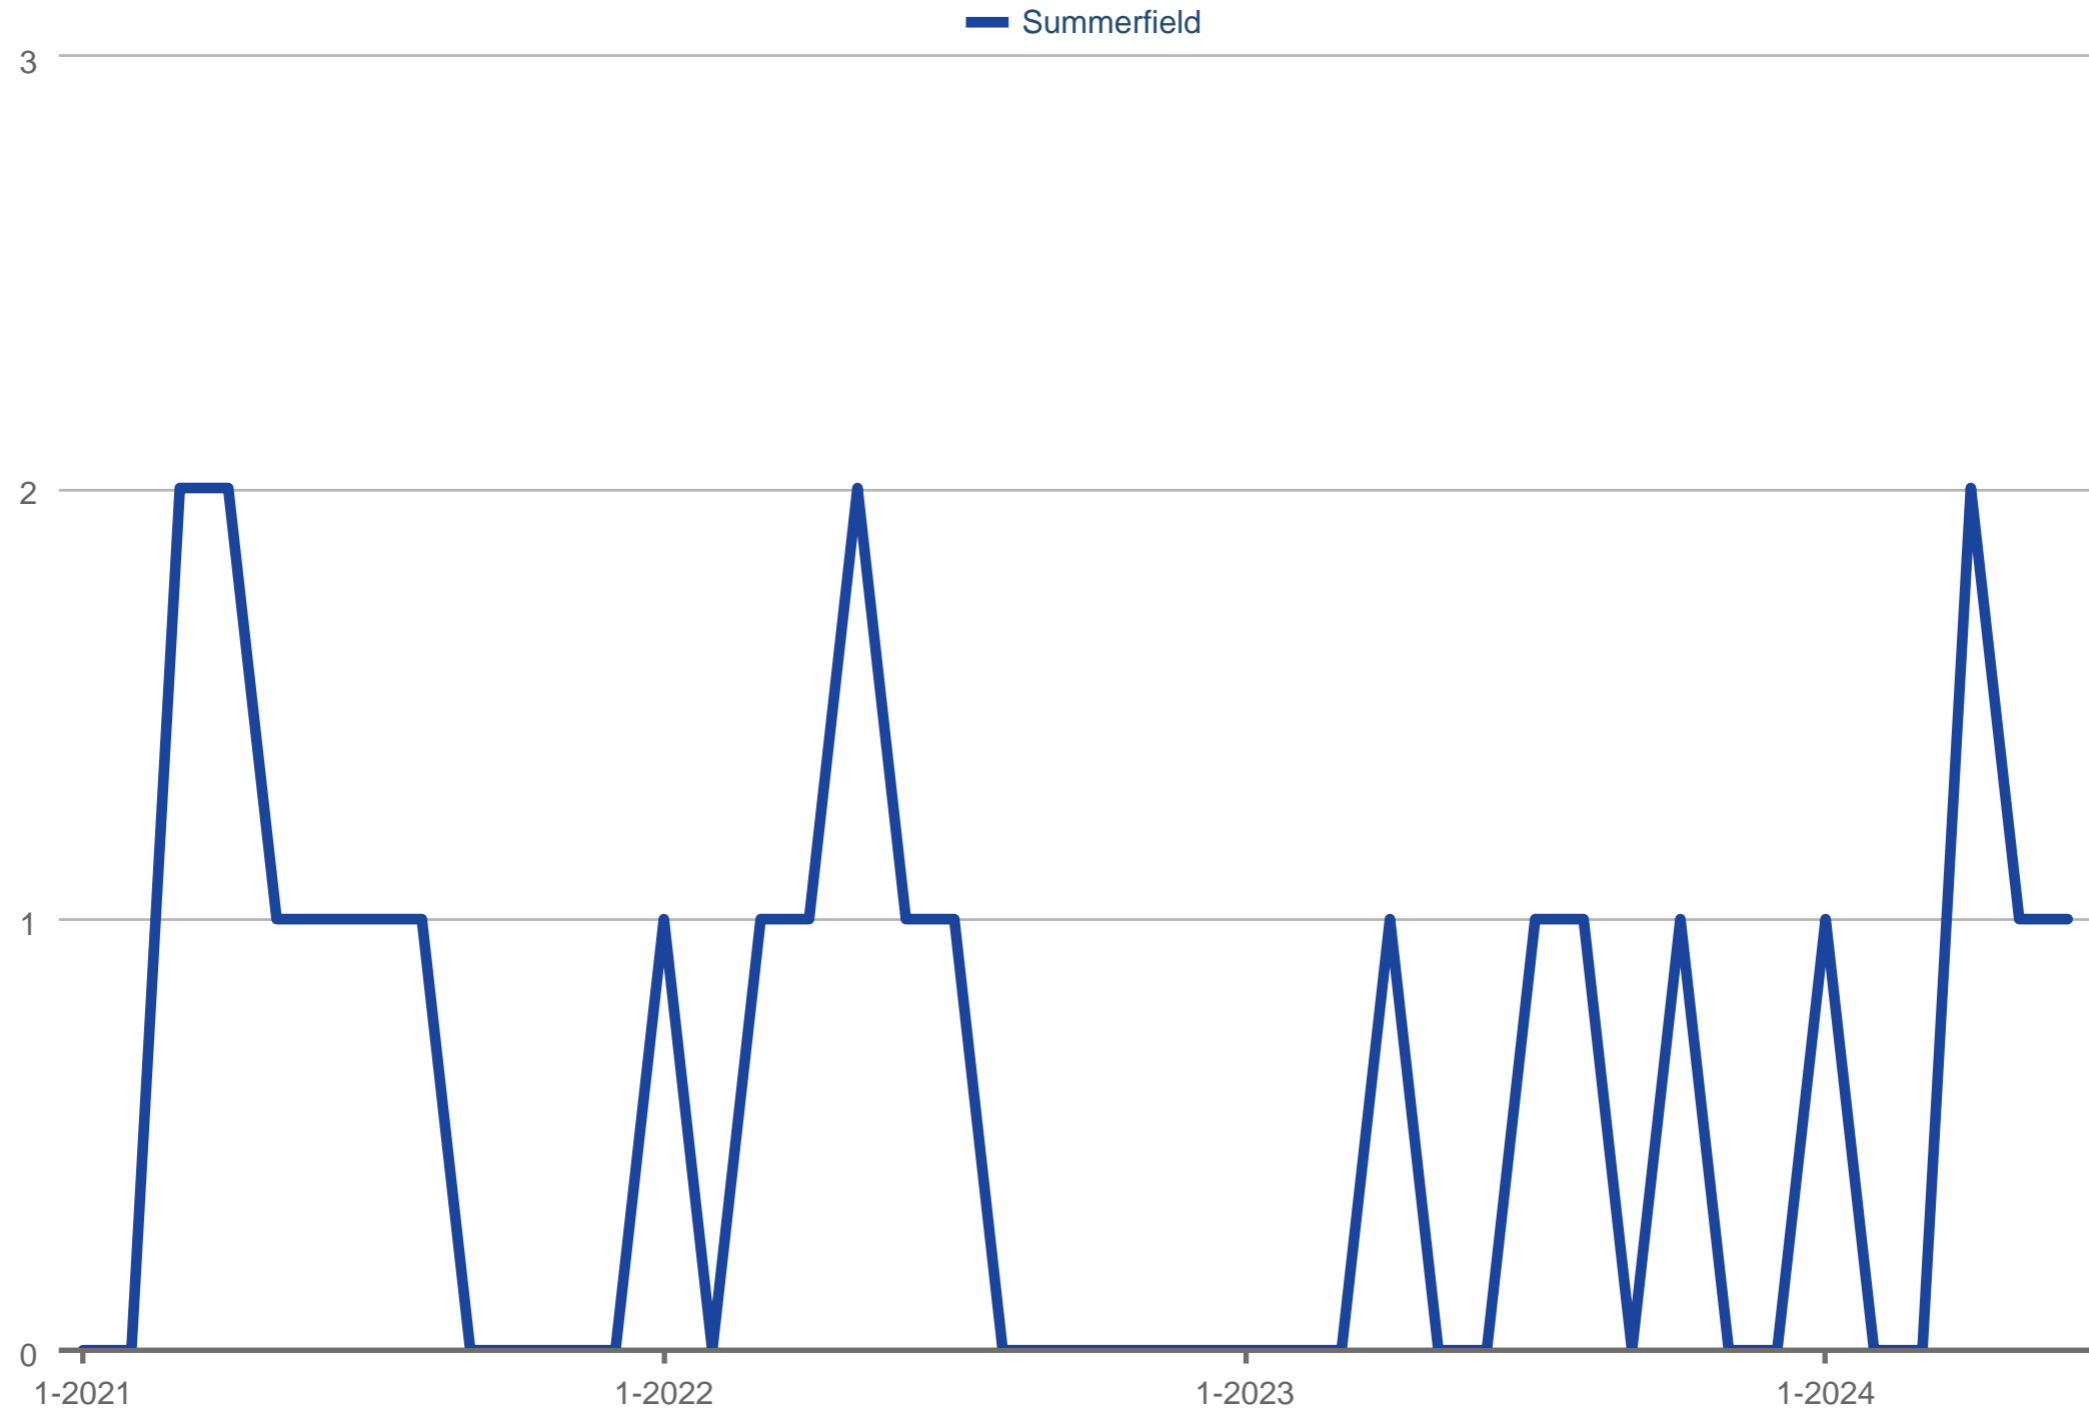

New Listings

Summerfield

Each data point is one month of activity. Data is from July 27, 2024.