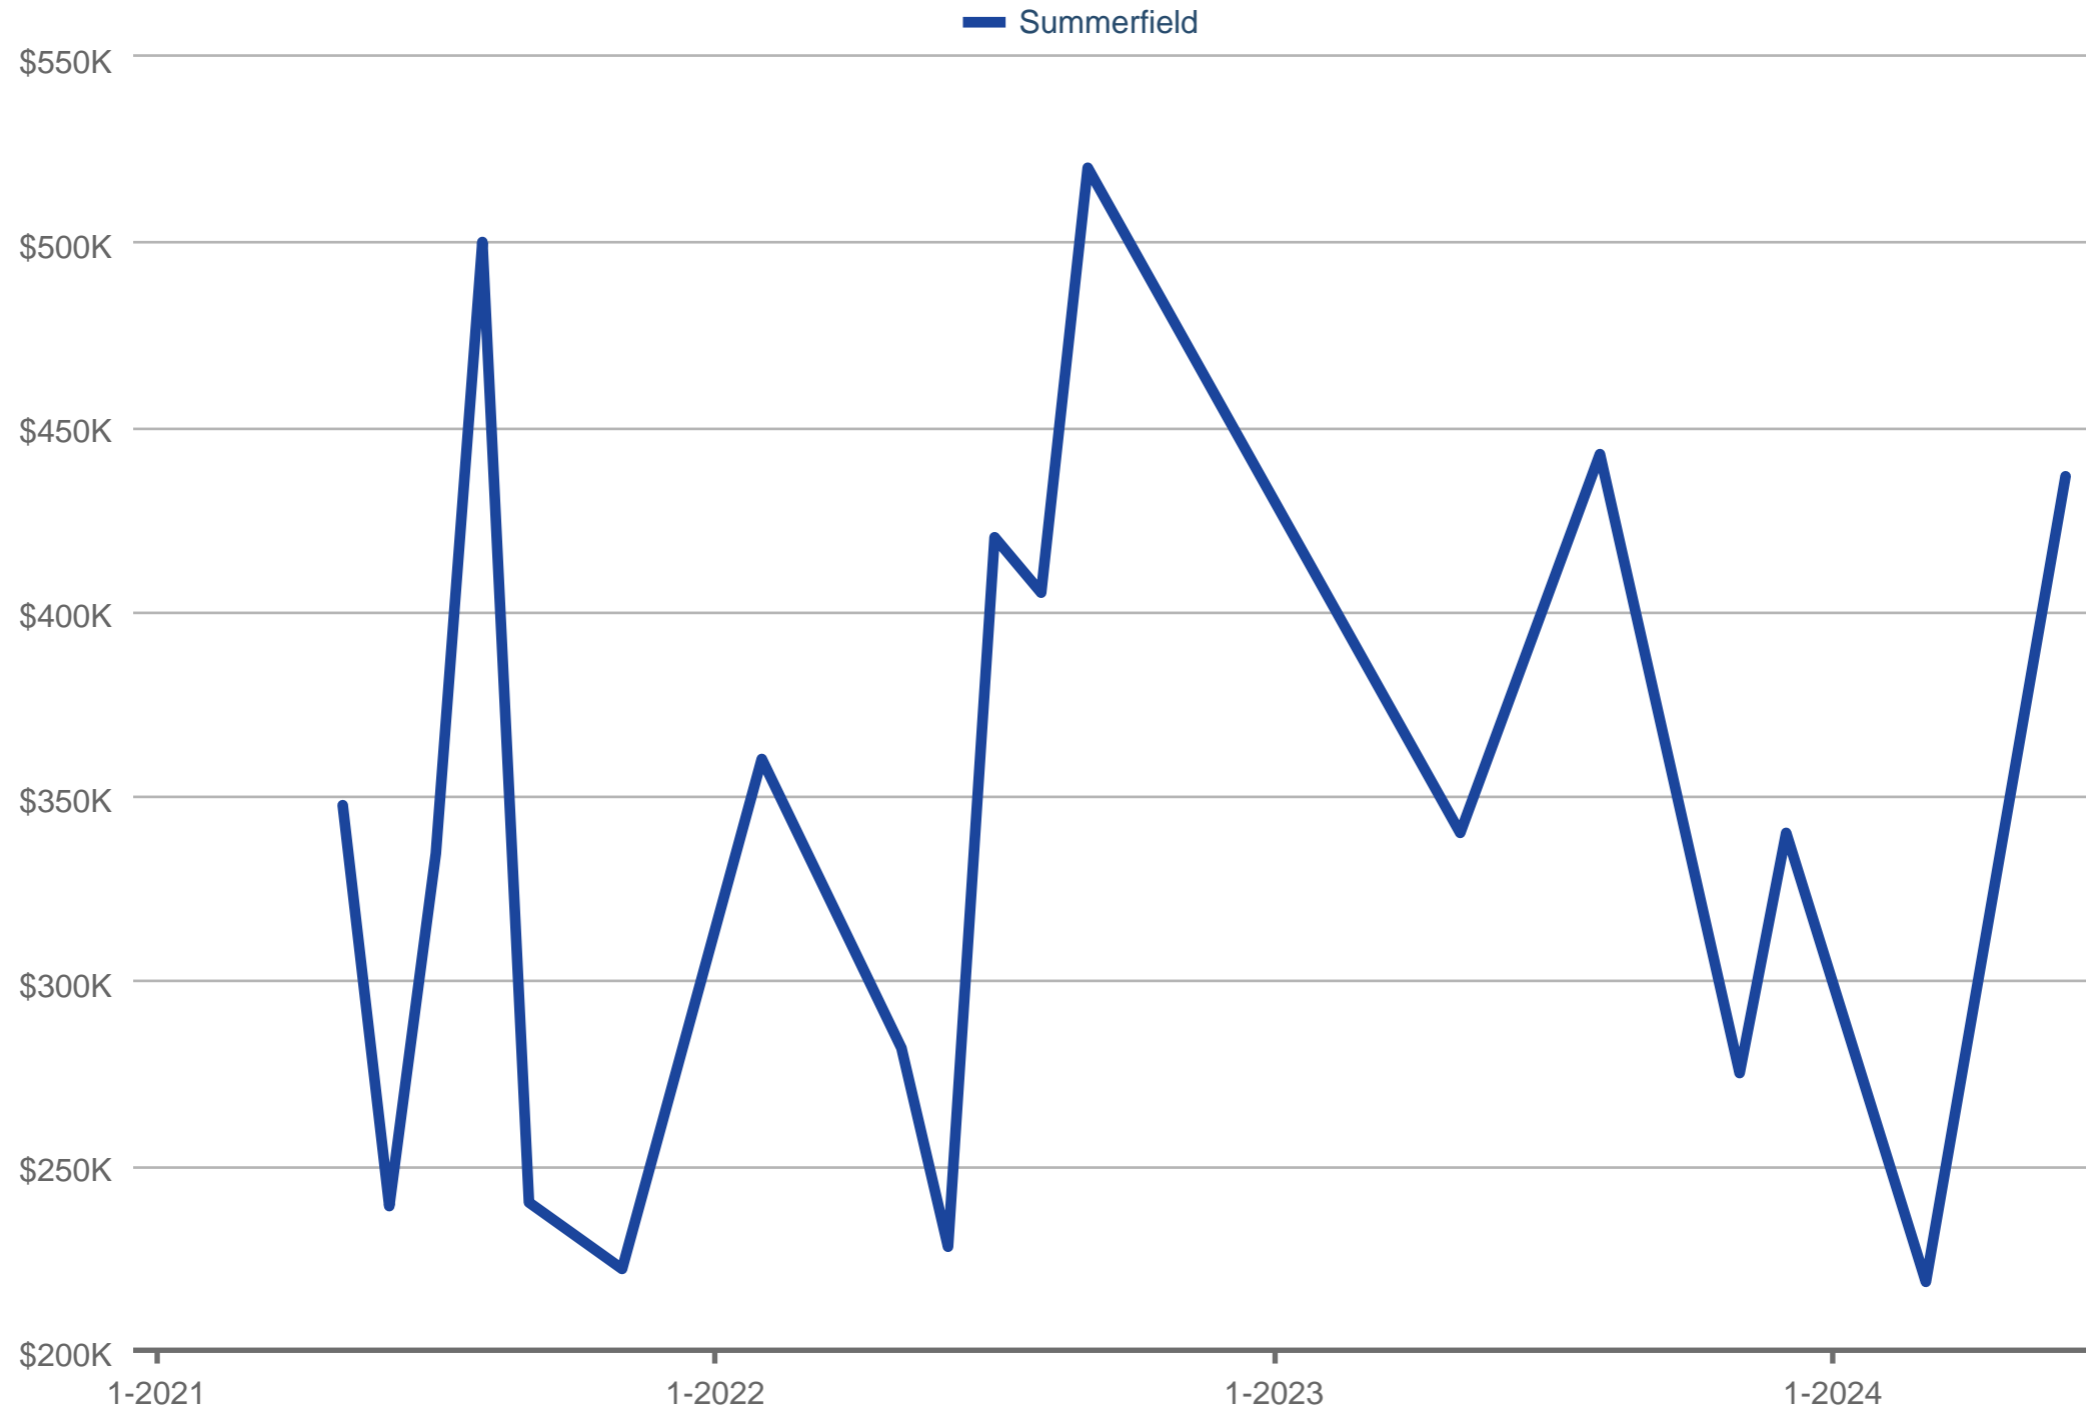

### Average Sales Price

Summerfield

Each data point is one month of activity. Data is from July 27, 2024.