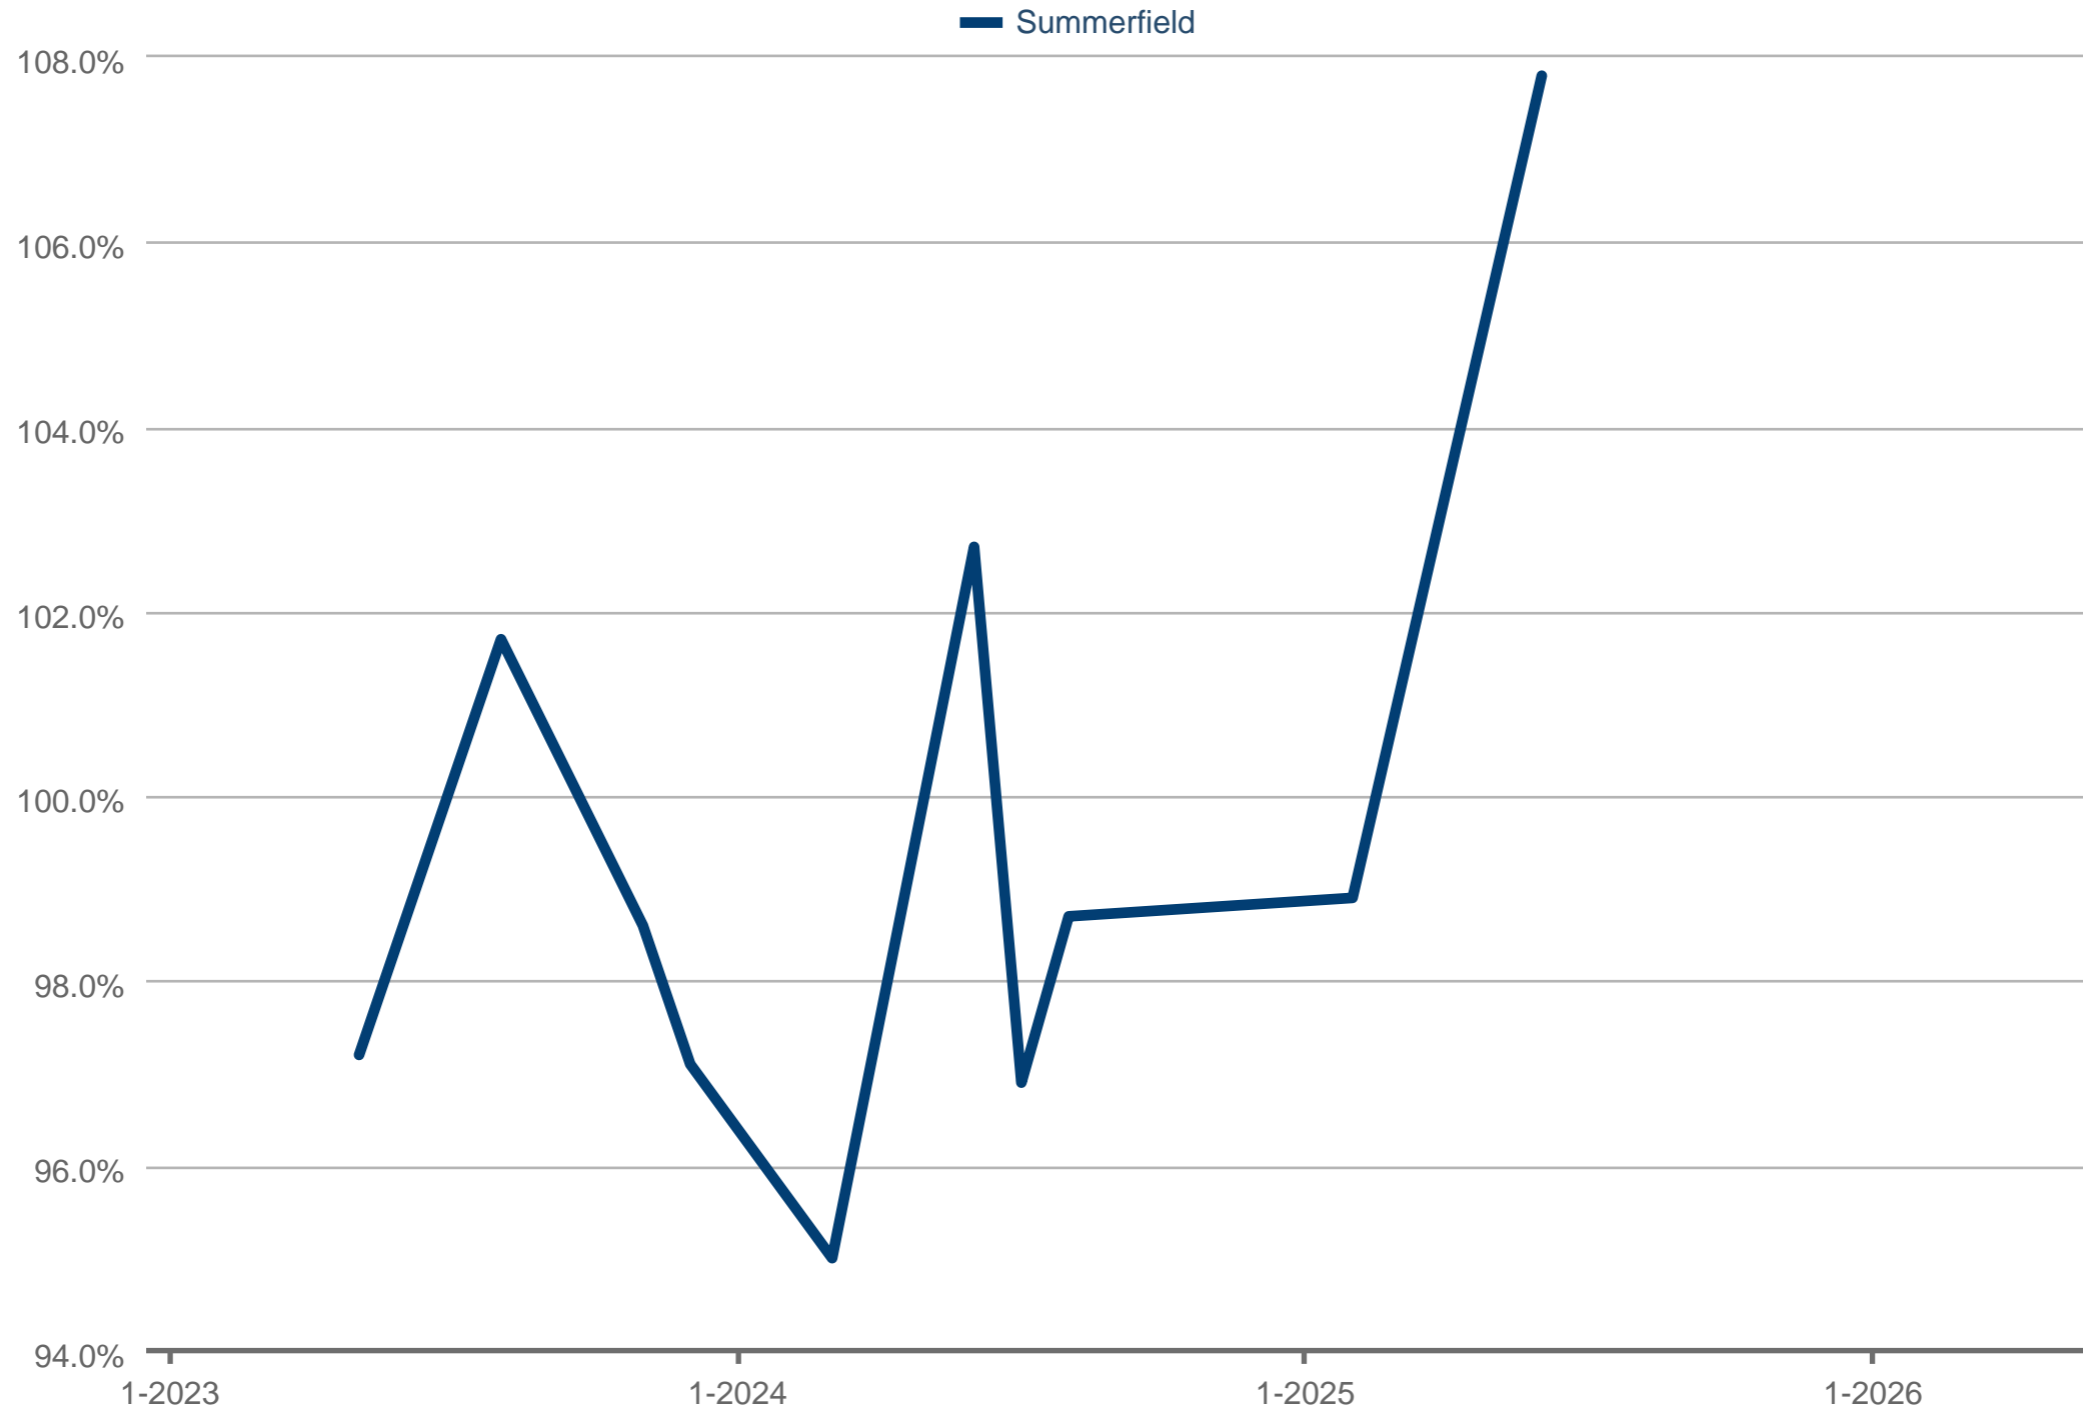

Average Percent of Last List Price

Summerfield

Each data point is one month of activity. Data is from June 6, 2026.

All data from RMLS Alliance. InfoSparks © 2026 ShowingTime Plus, LLC.