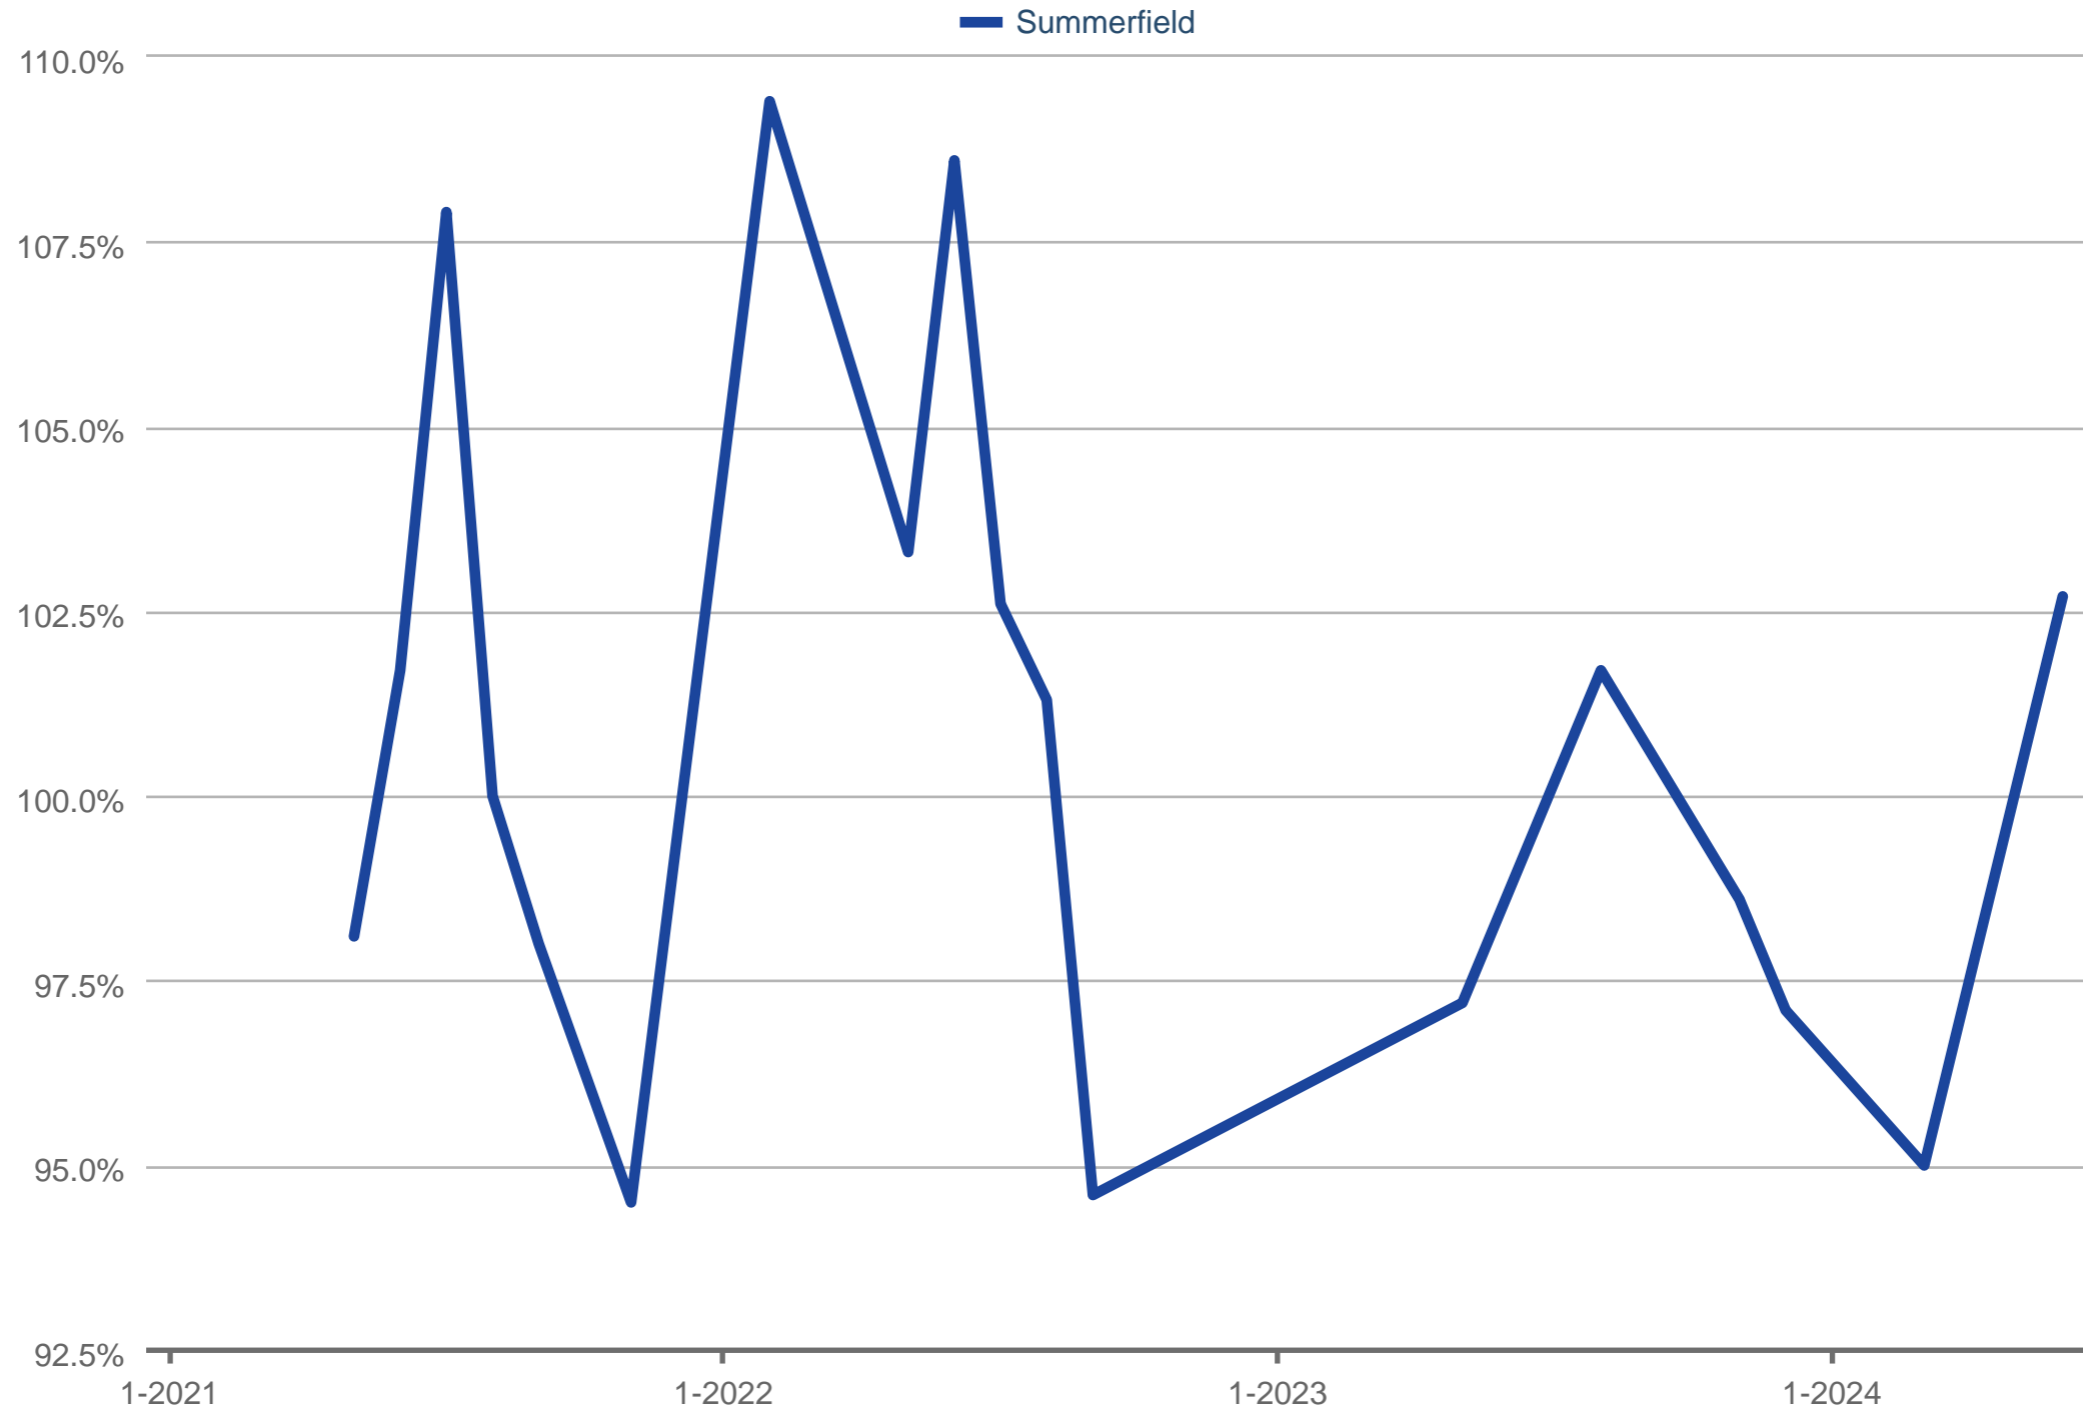

### Average Percent of Last List Price

Summerfield

Each data point is one month of activity. Data is from July 27, 2024.

All data from RMLS Alliance. InfoSparks © 2024 ShowingTime.