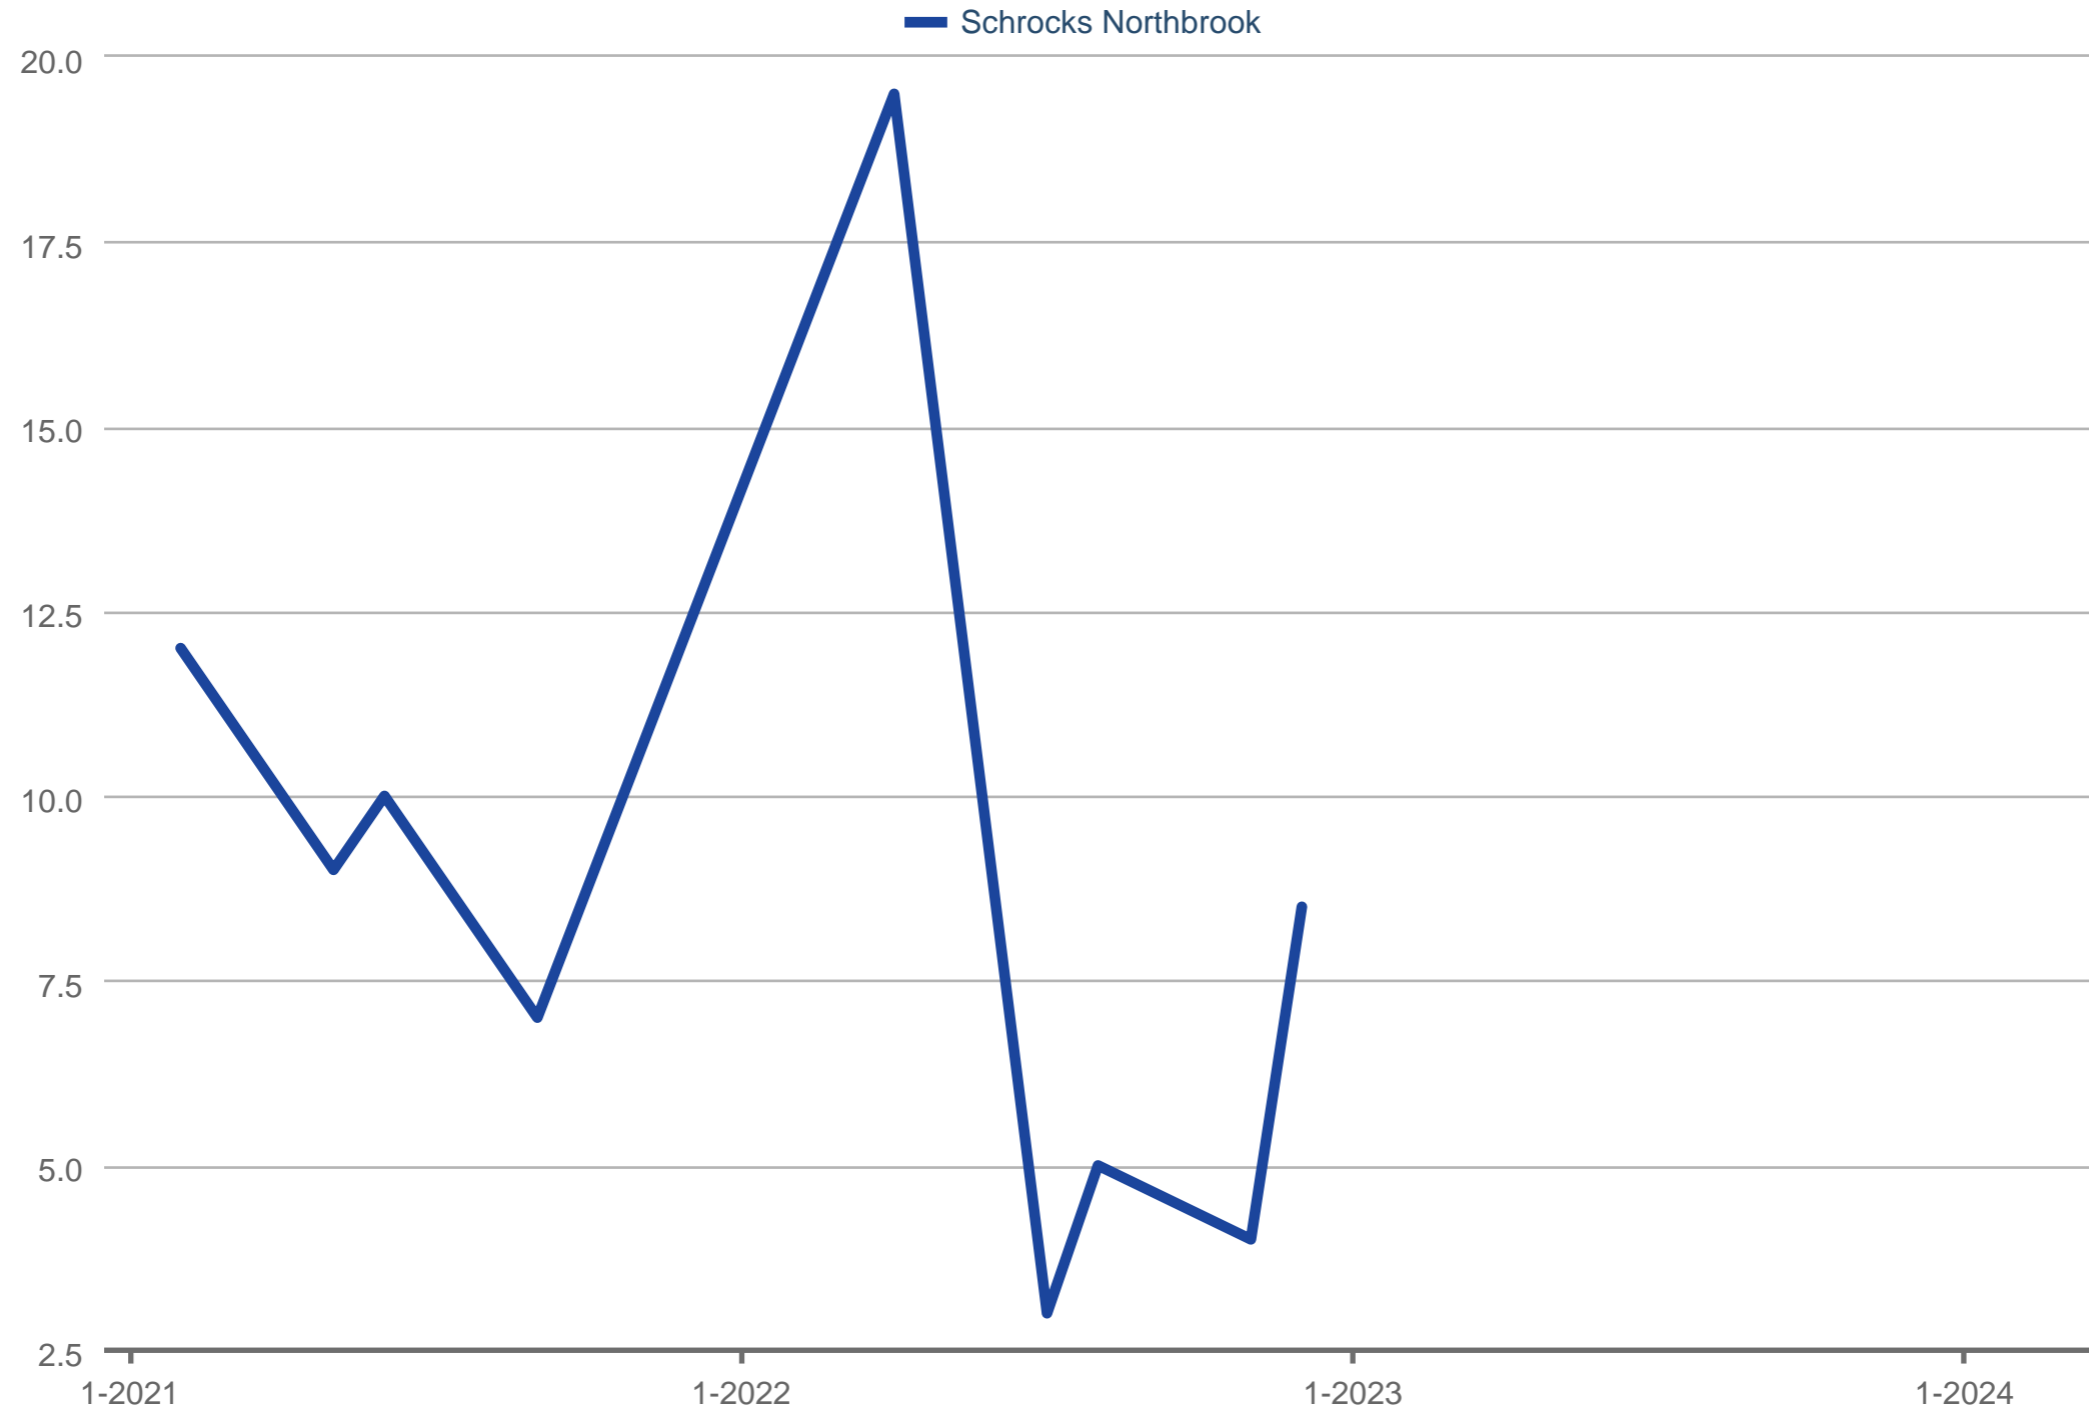

Showings Per Listing

Schrocks Northbrook

Each data point is one month of activity. Data is from April 25, 2024.