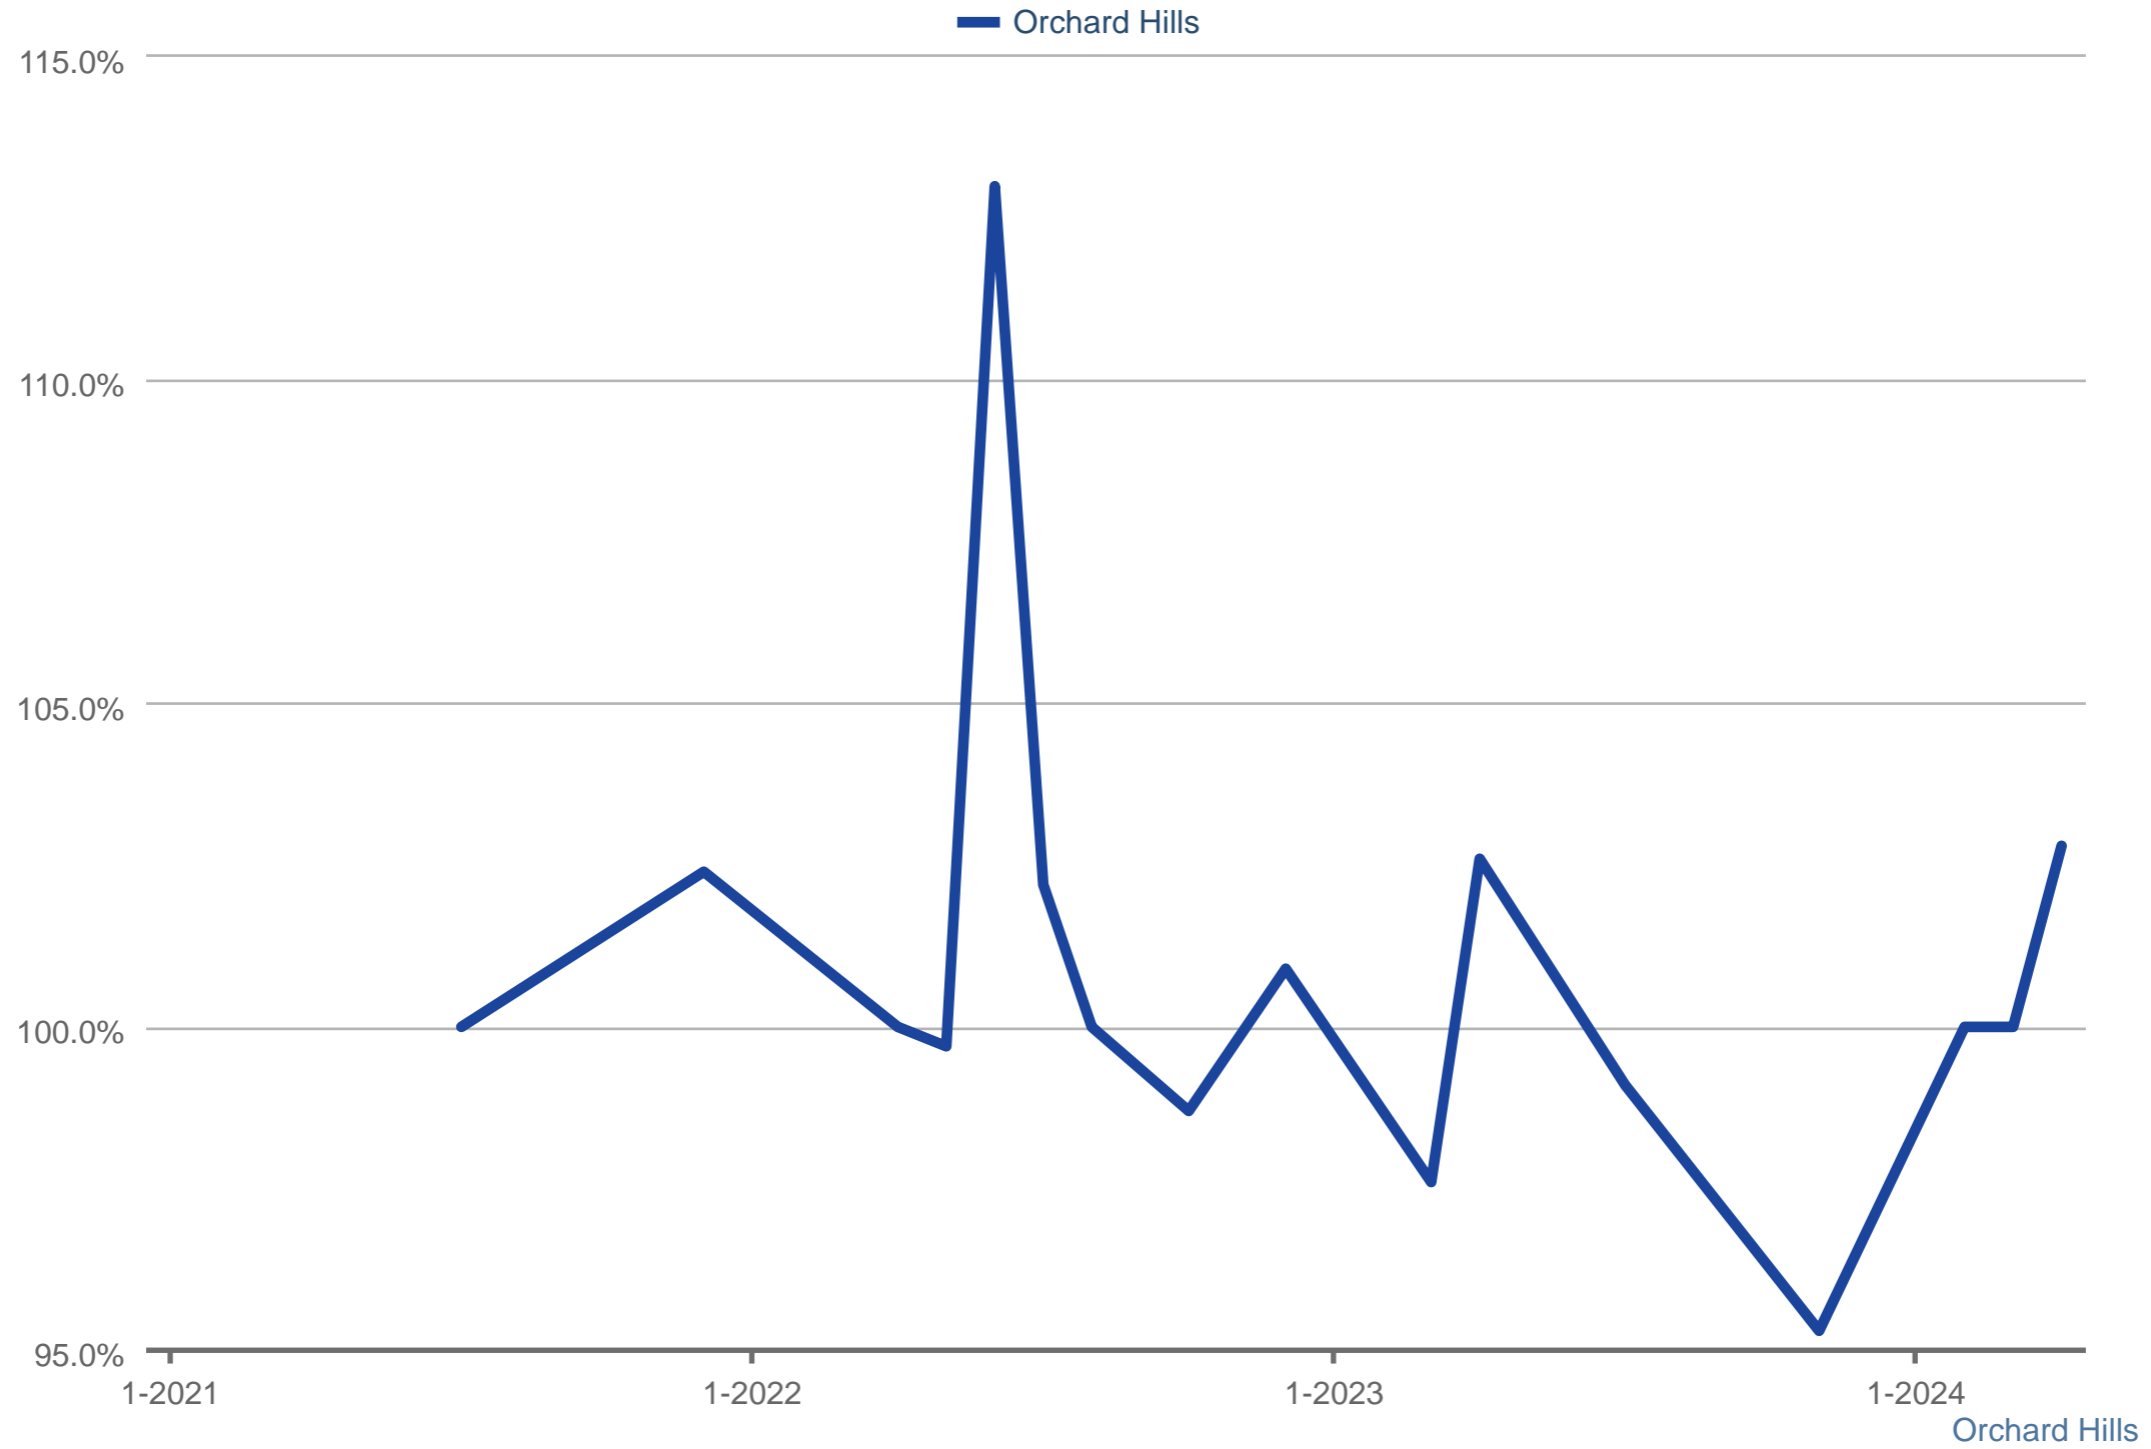

Average Percent of Last List Price

Each data point is one month of activity. Data is from May 6, 2024.