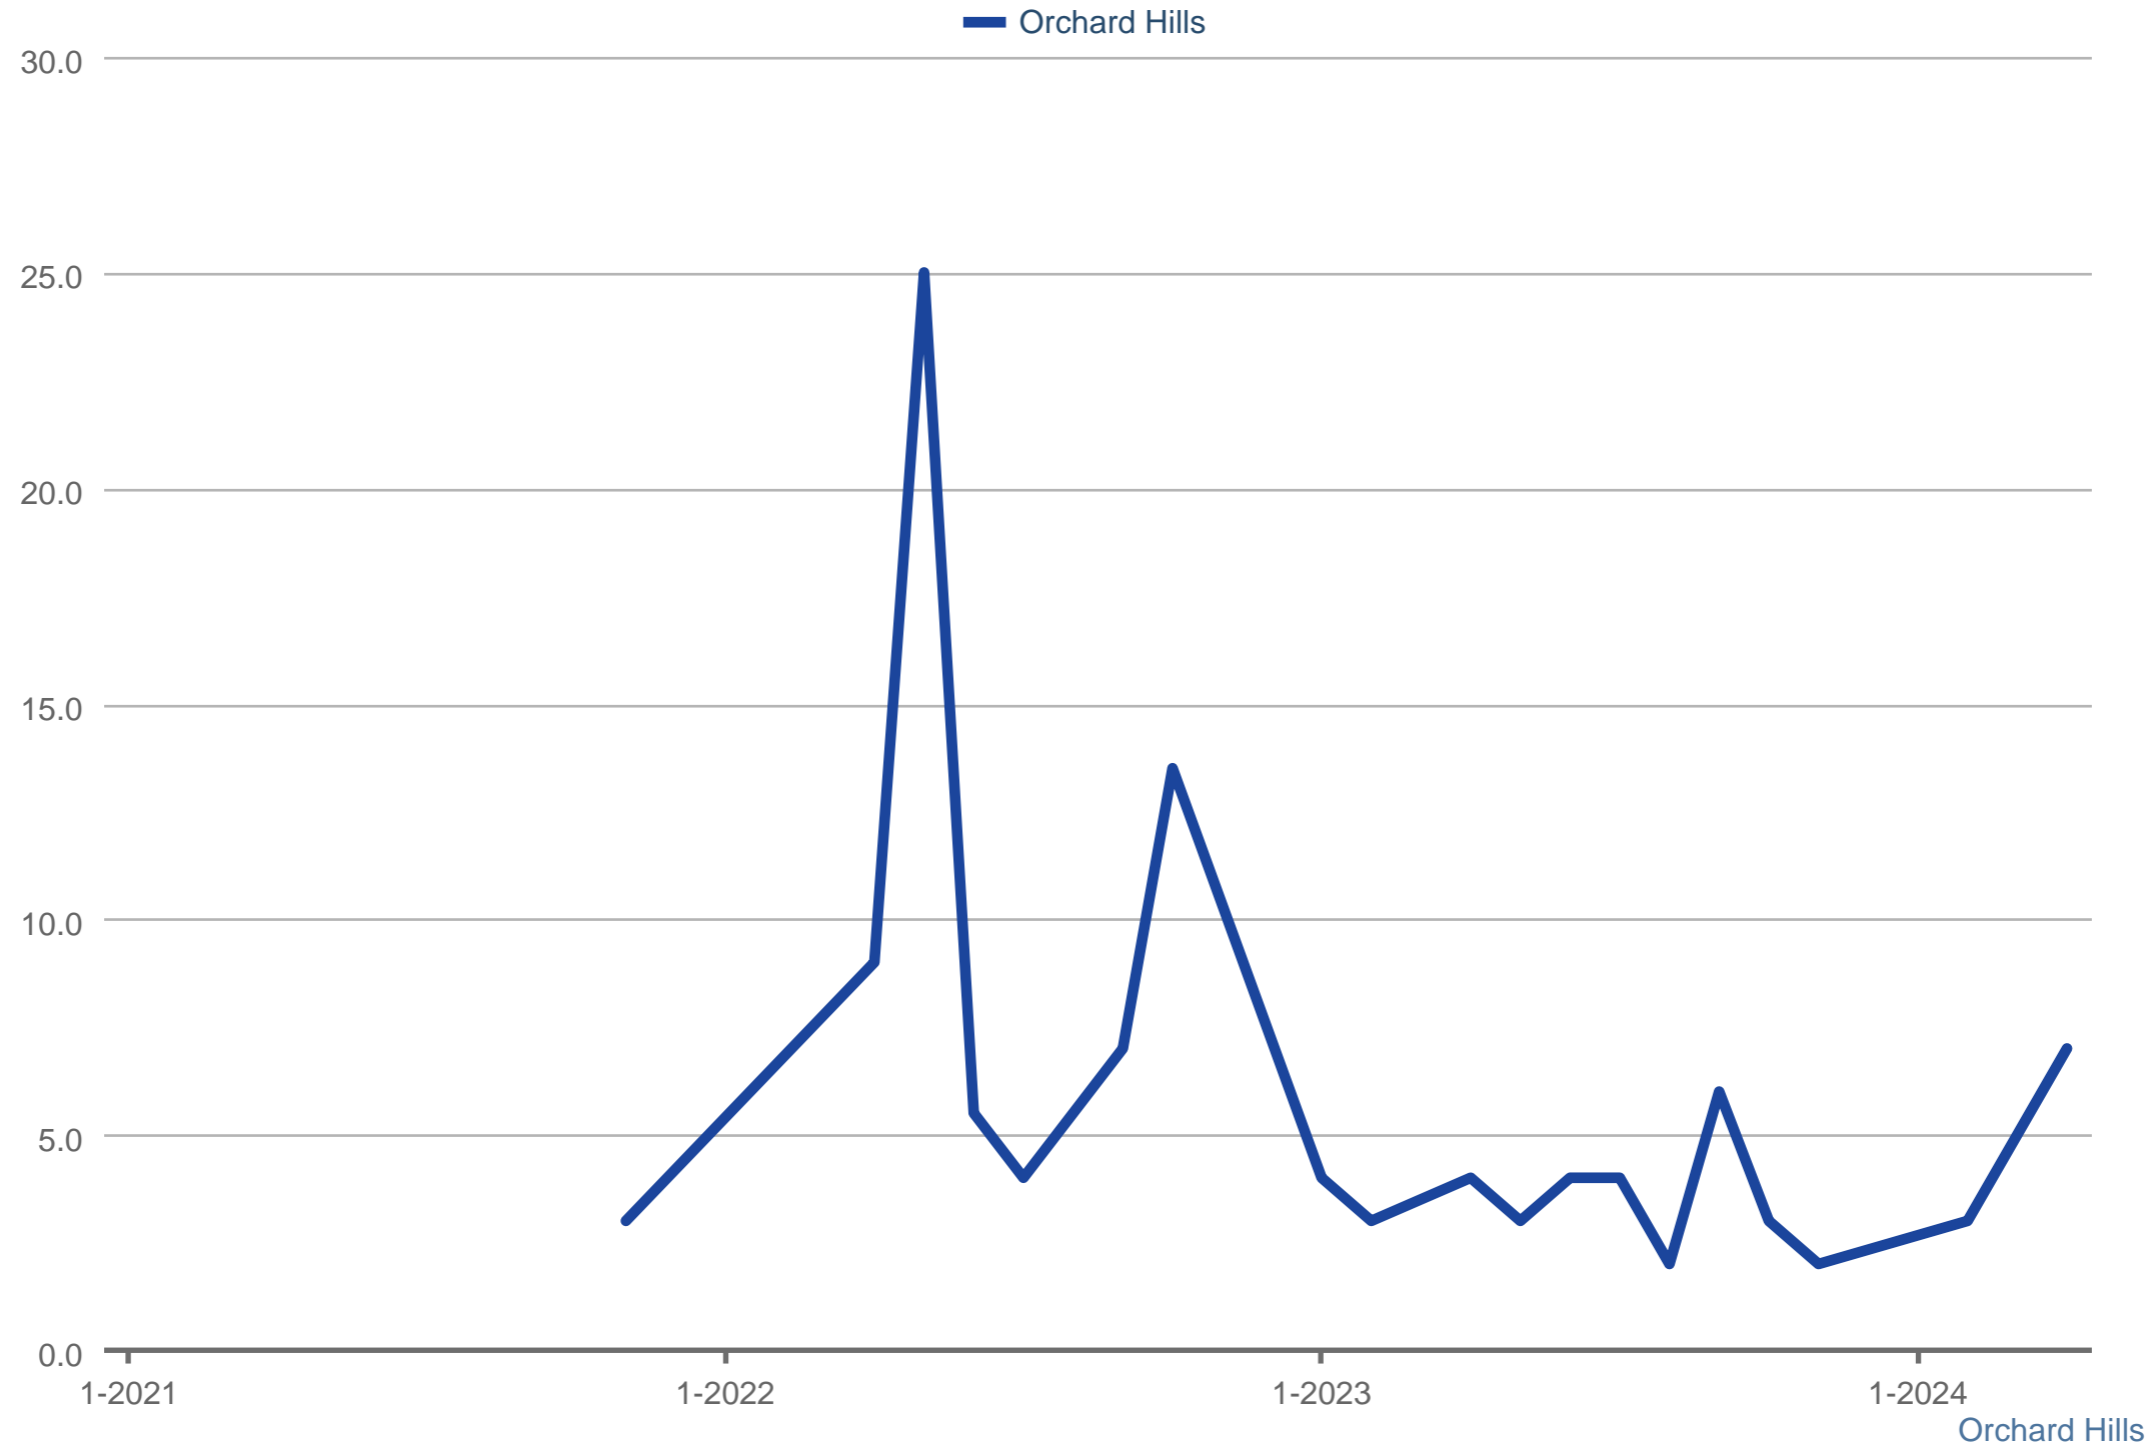

Showings Per Listing

Each data point is one month of activity. Data is from May 6, 2024.