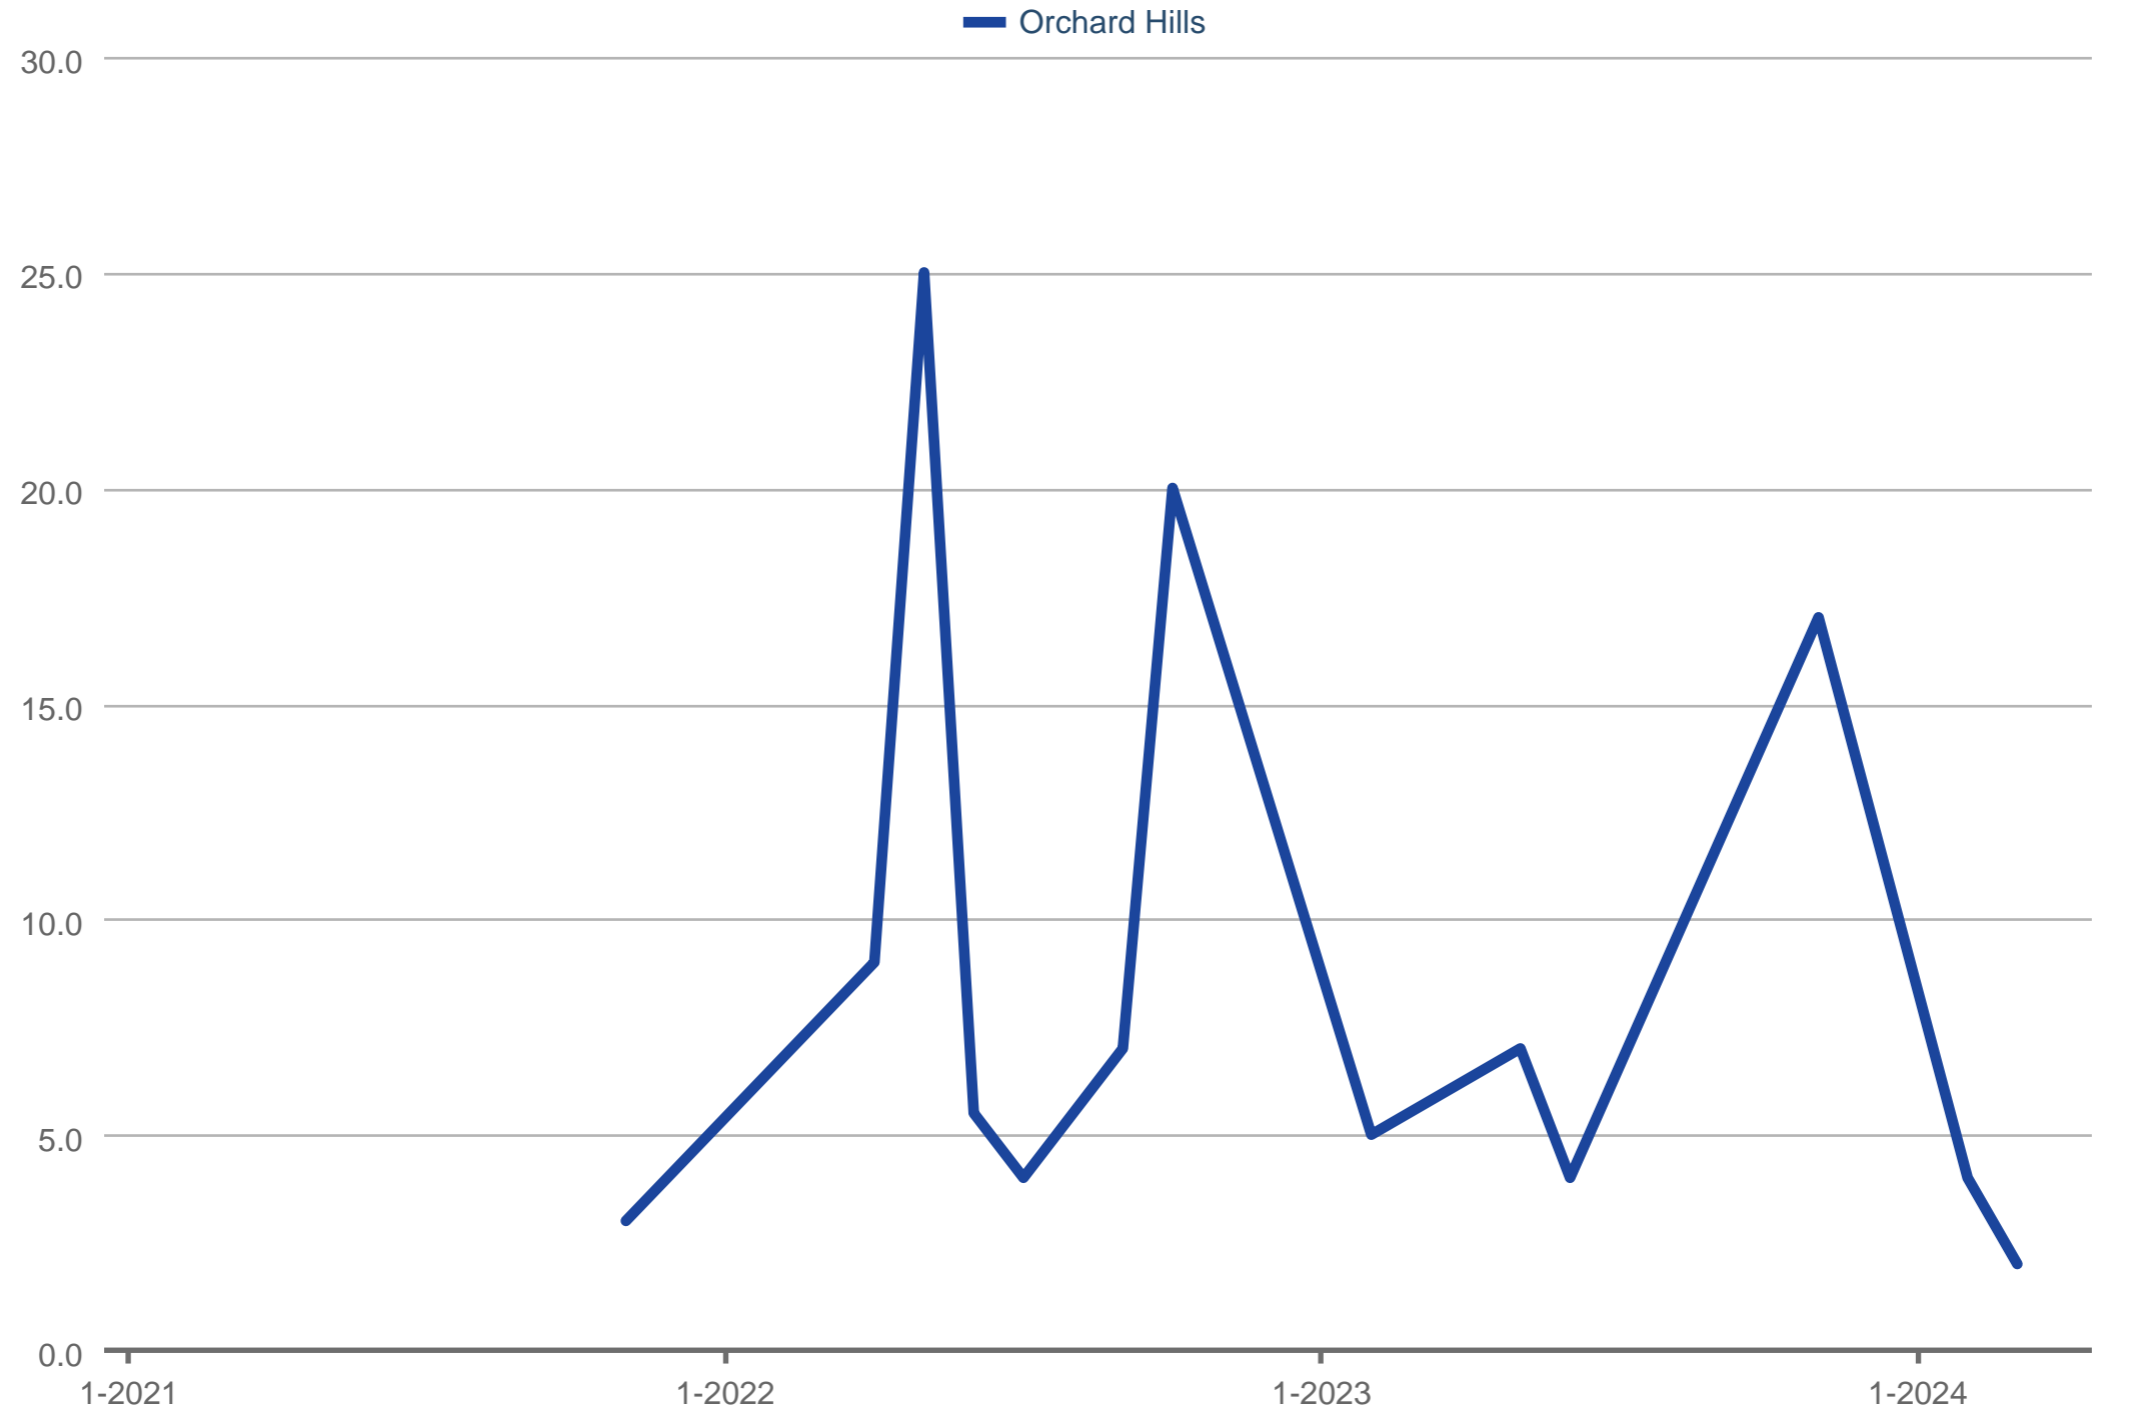

Average Showings to Pending

Orchard Hills

Each data point is one month of activity. Data is from May 6, 2024.