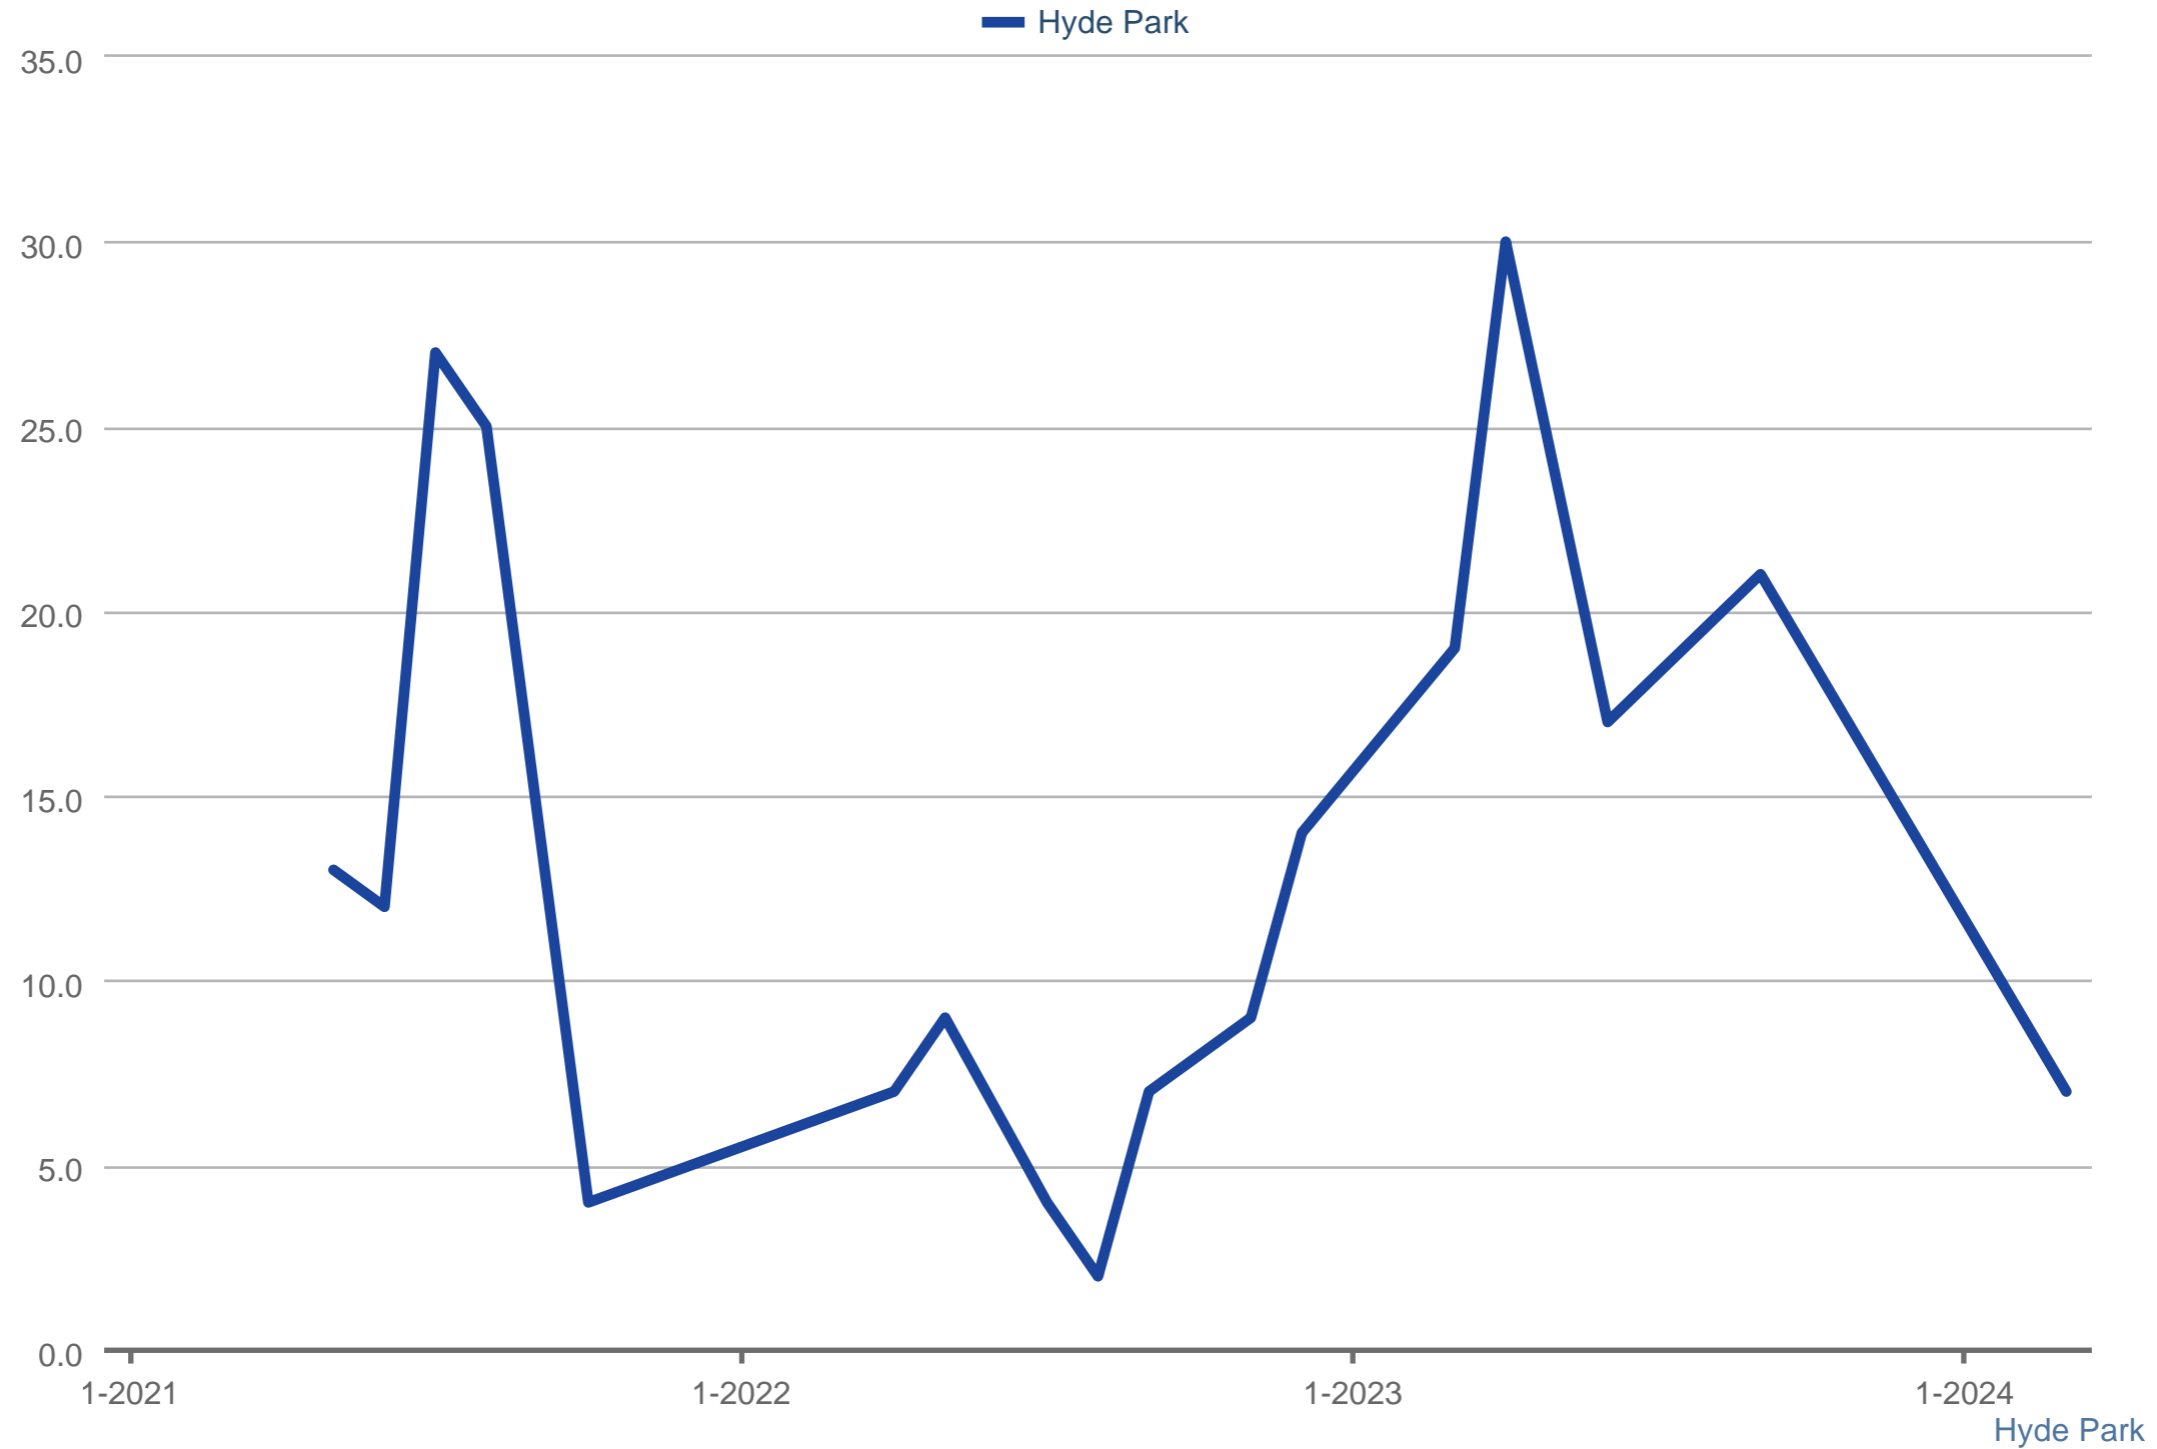

Average Showings to Pending

Each data point is one month of activity. Data is from April 25, 2024.