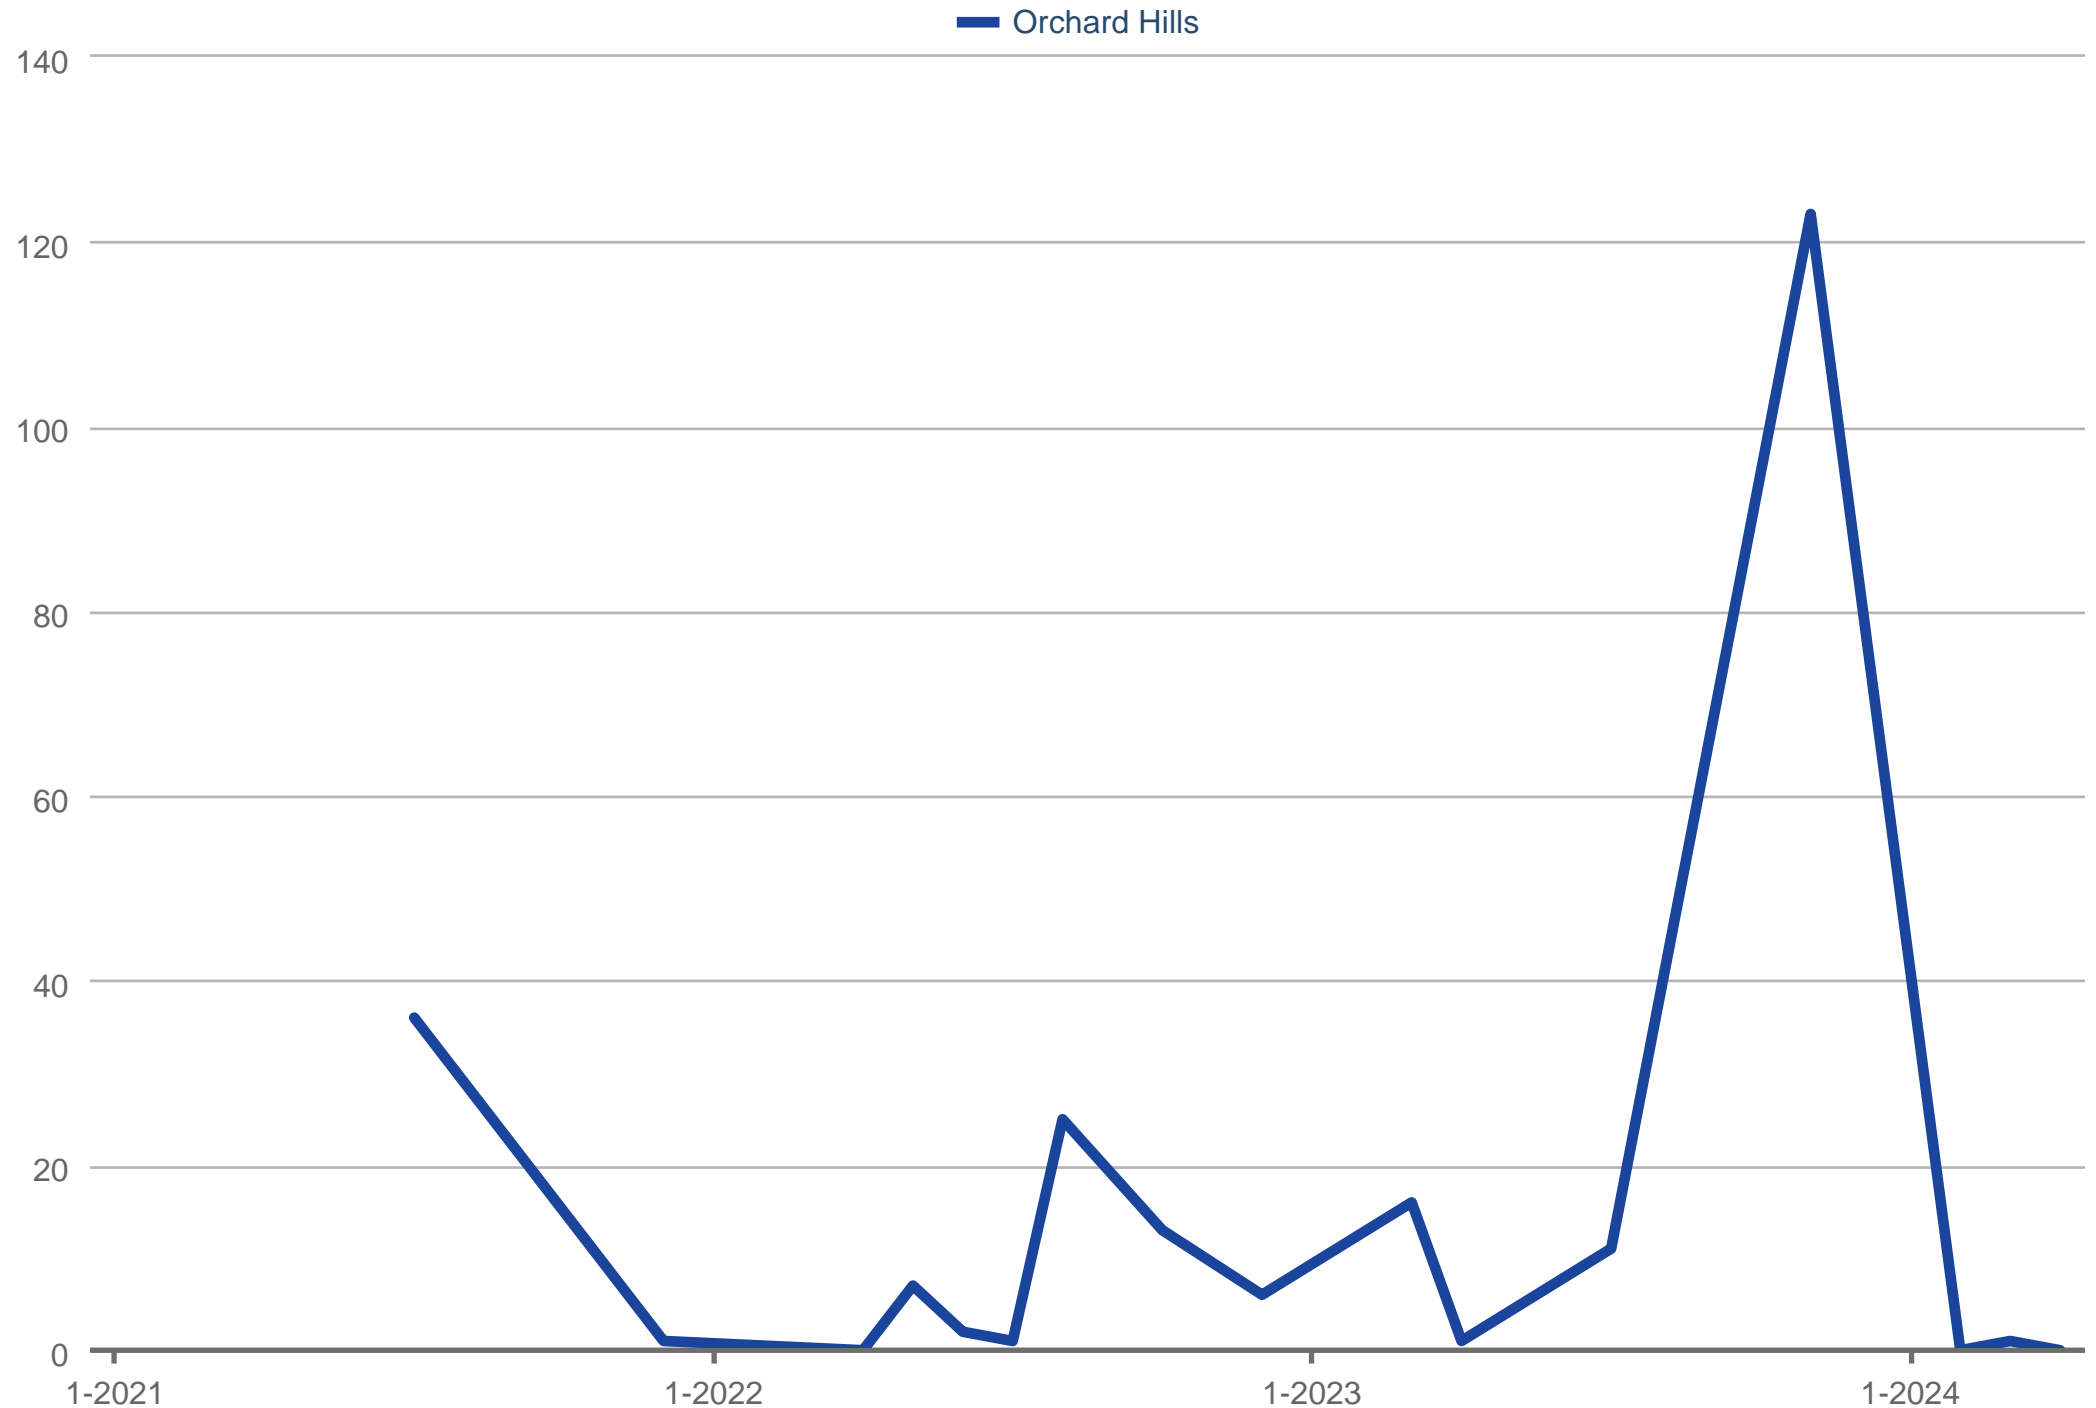

### Average Days on Market

Orchard Hills

Each data point is one month of activity. Data is from May 7, 2024.