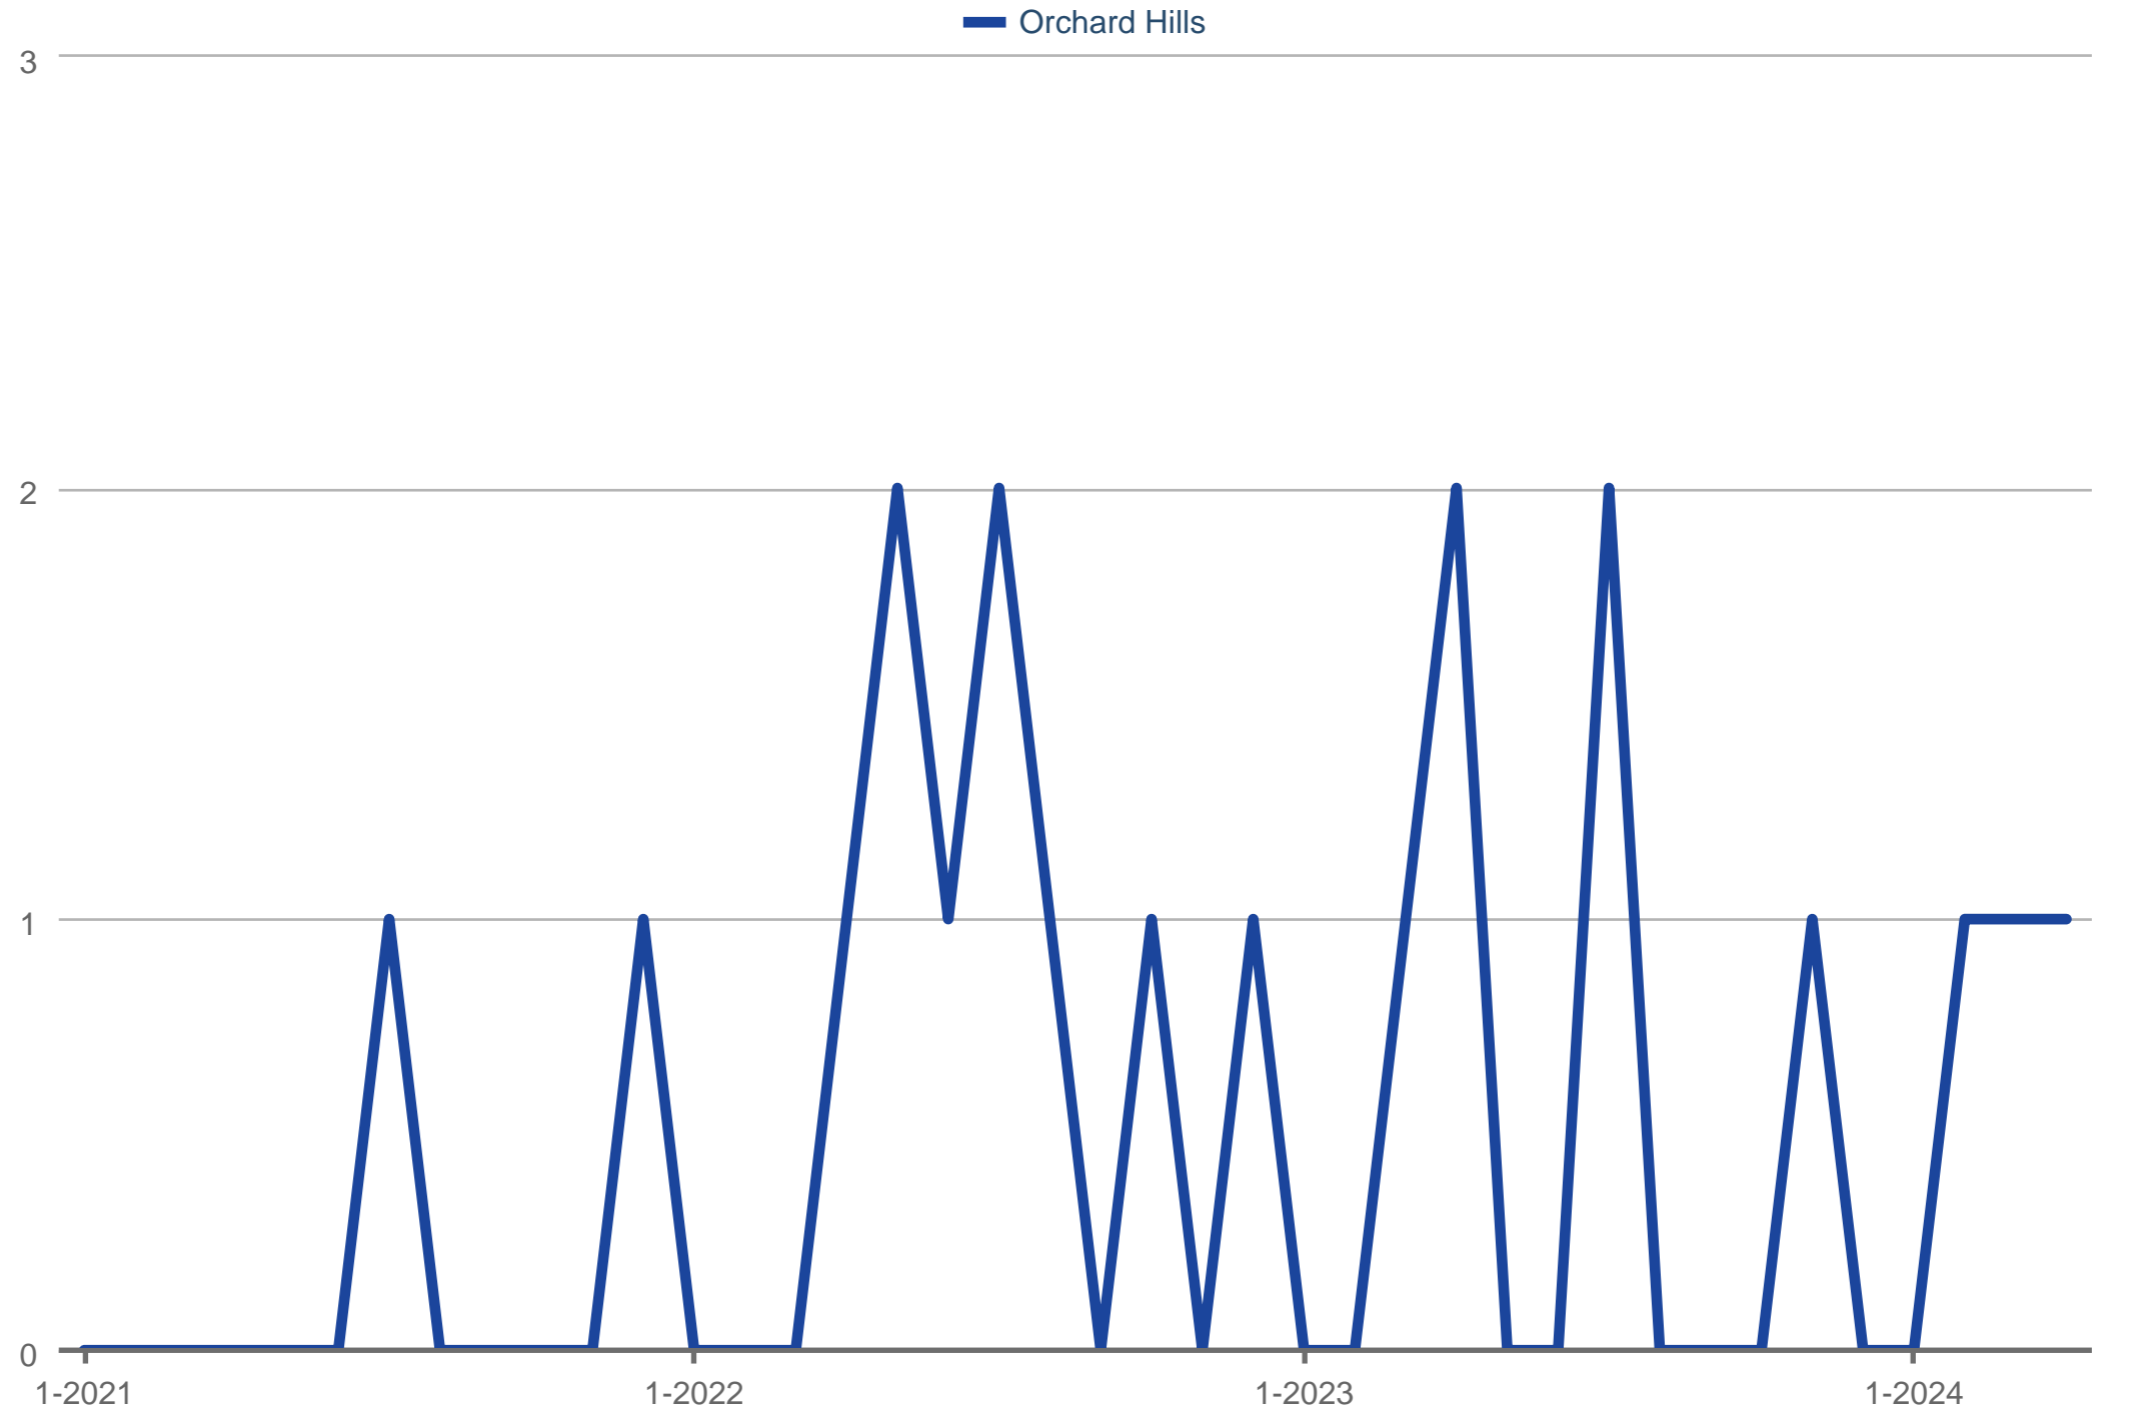

### Closed Sales

Orchard Hills

Each data point is one month of activity. Data is from May 6, 2024.