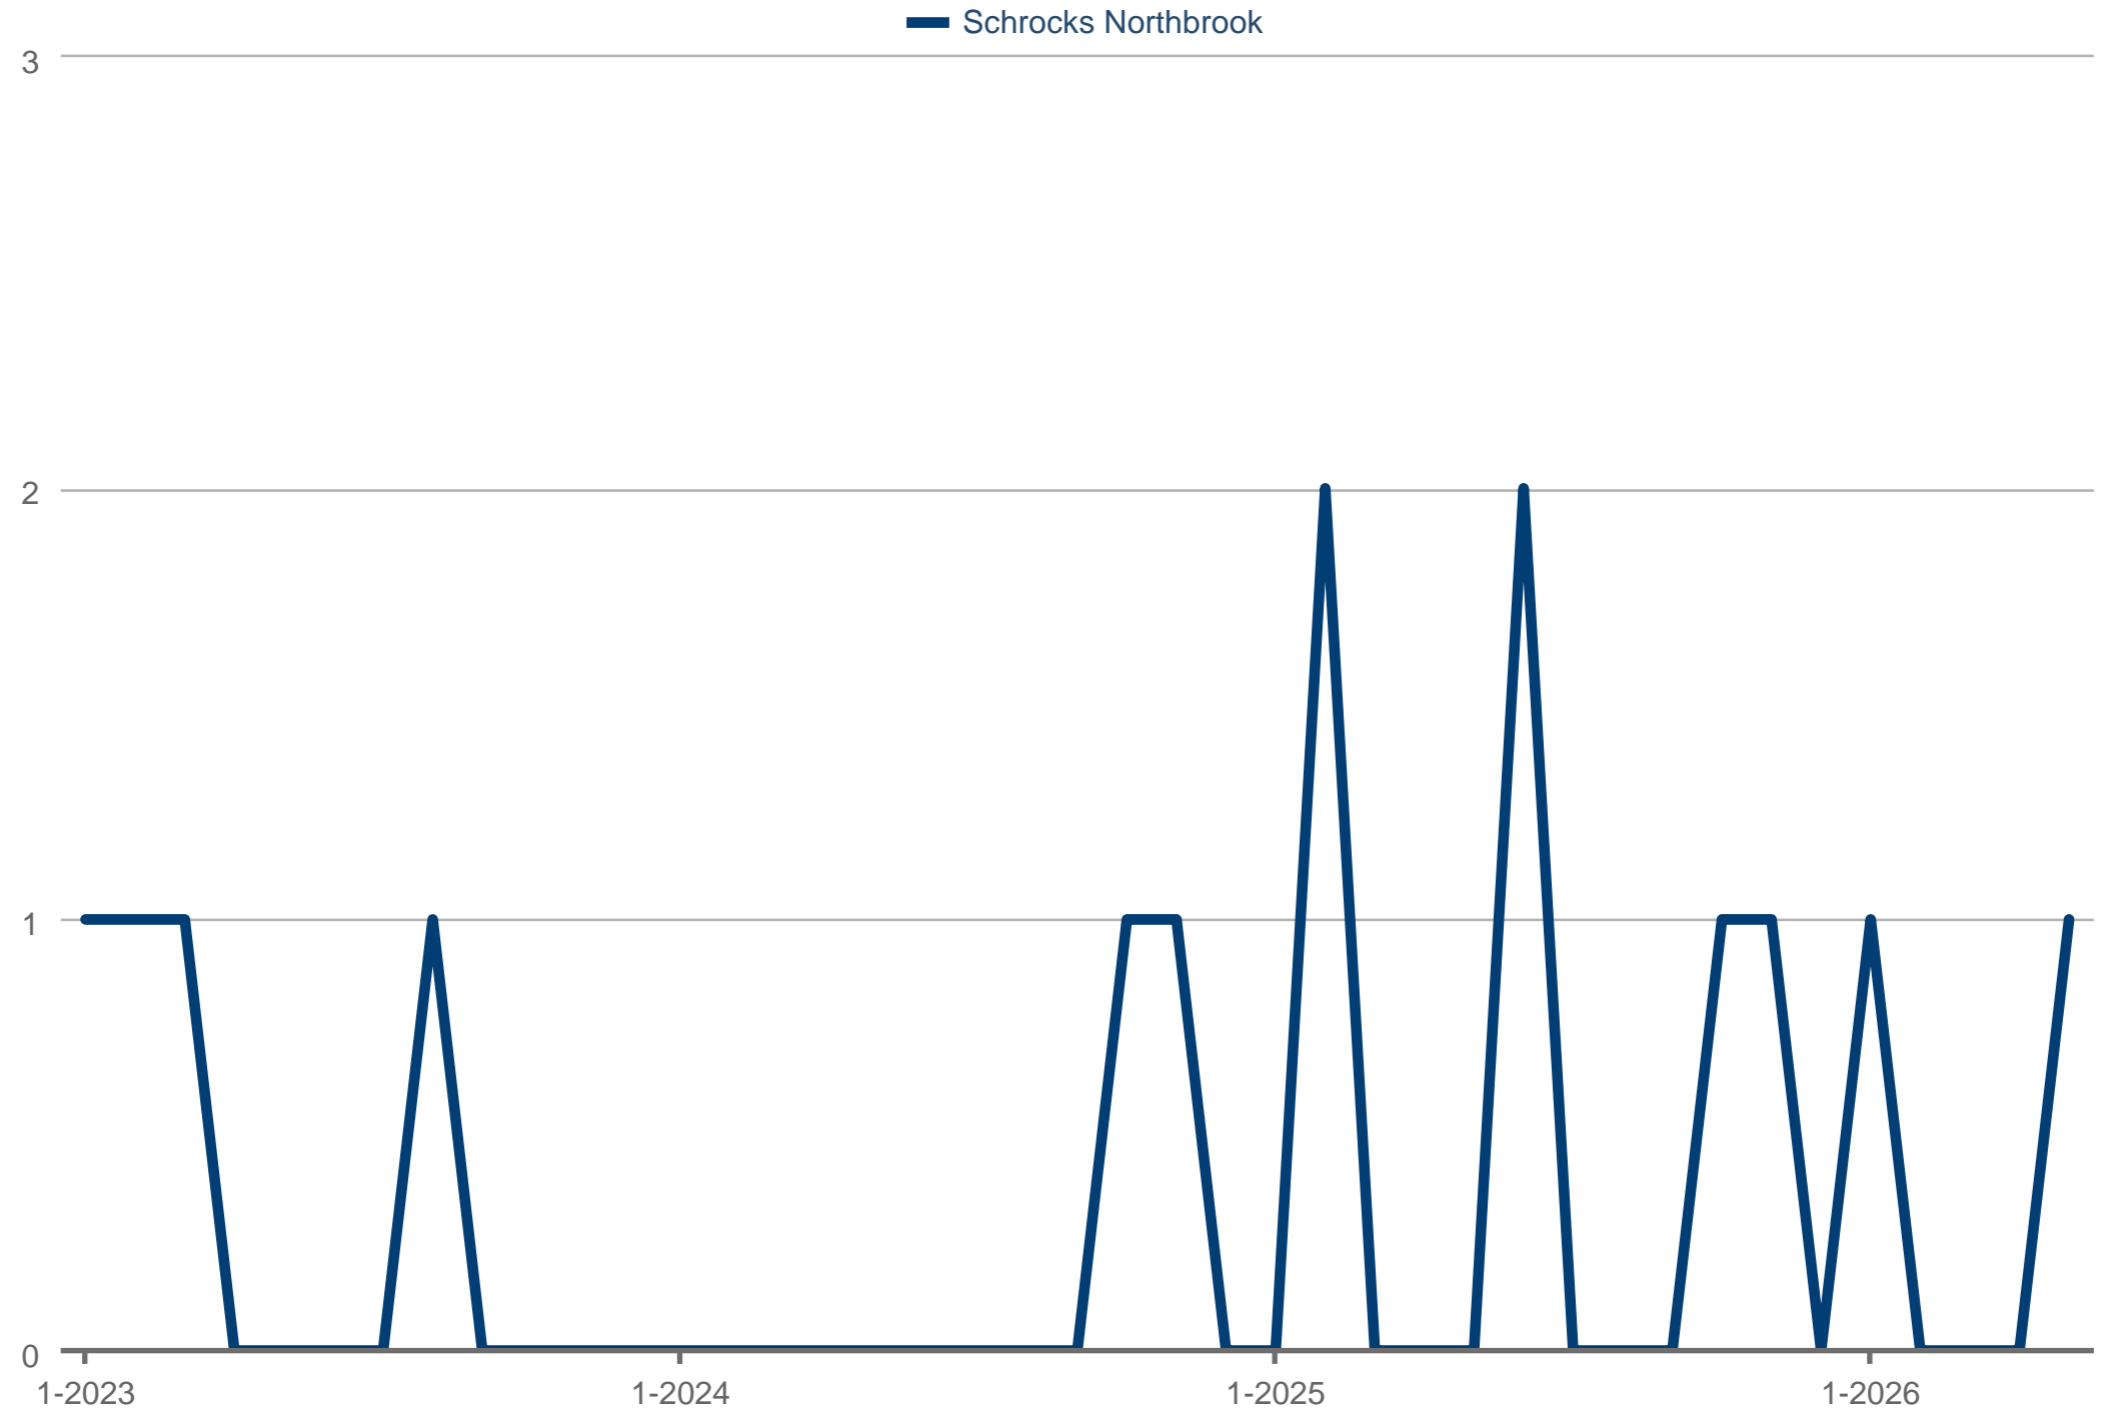

Closed Sales

Schrocks Northbrook

Each data point is one month of activity. Data is from June 6, 2026.