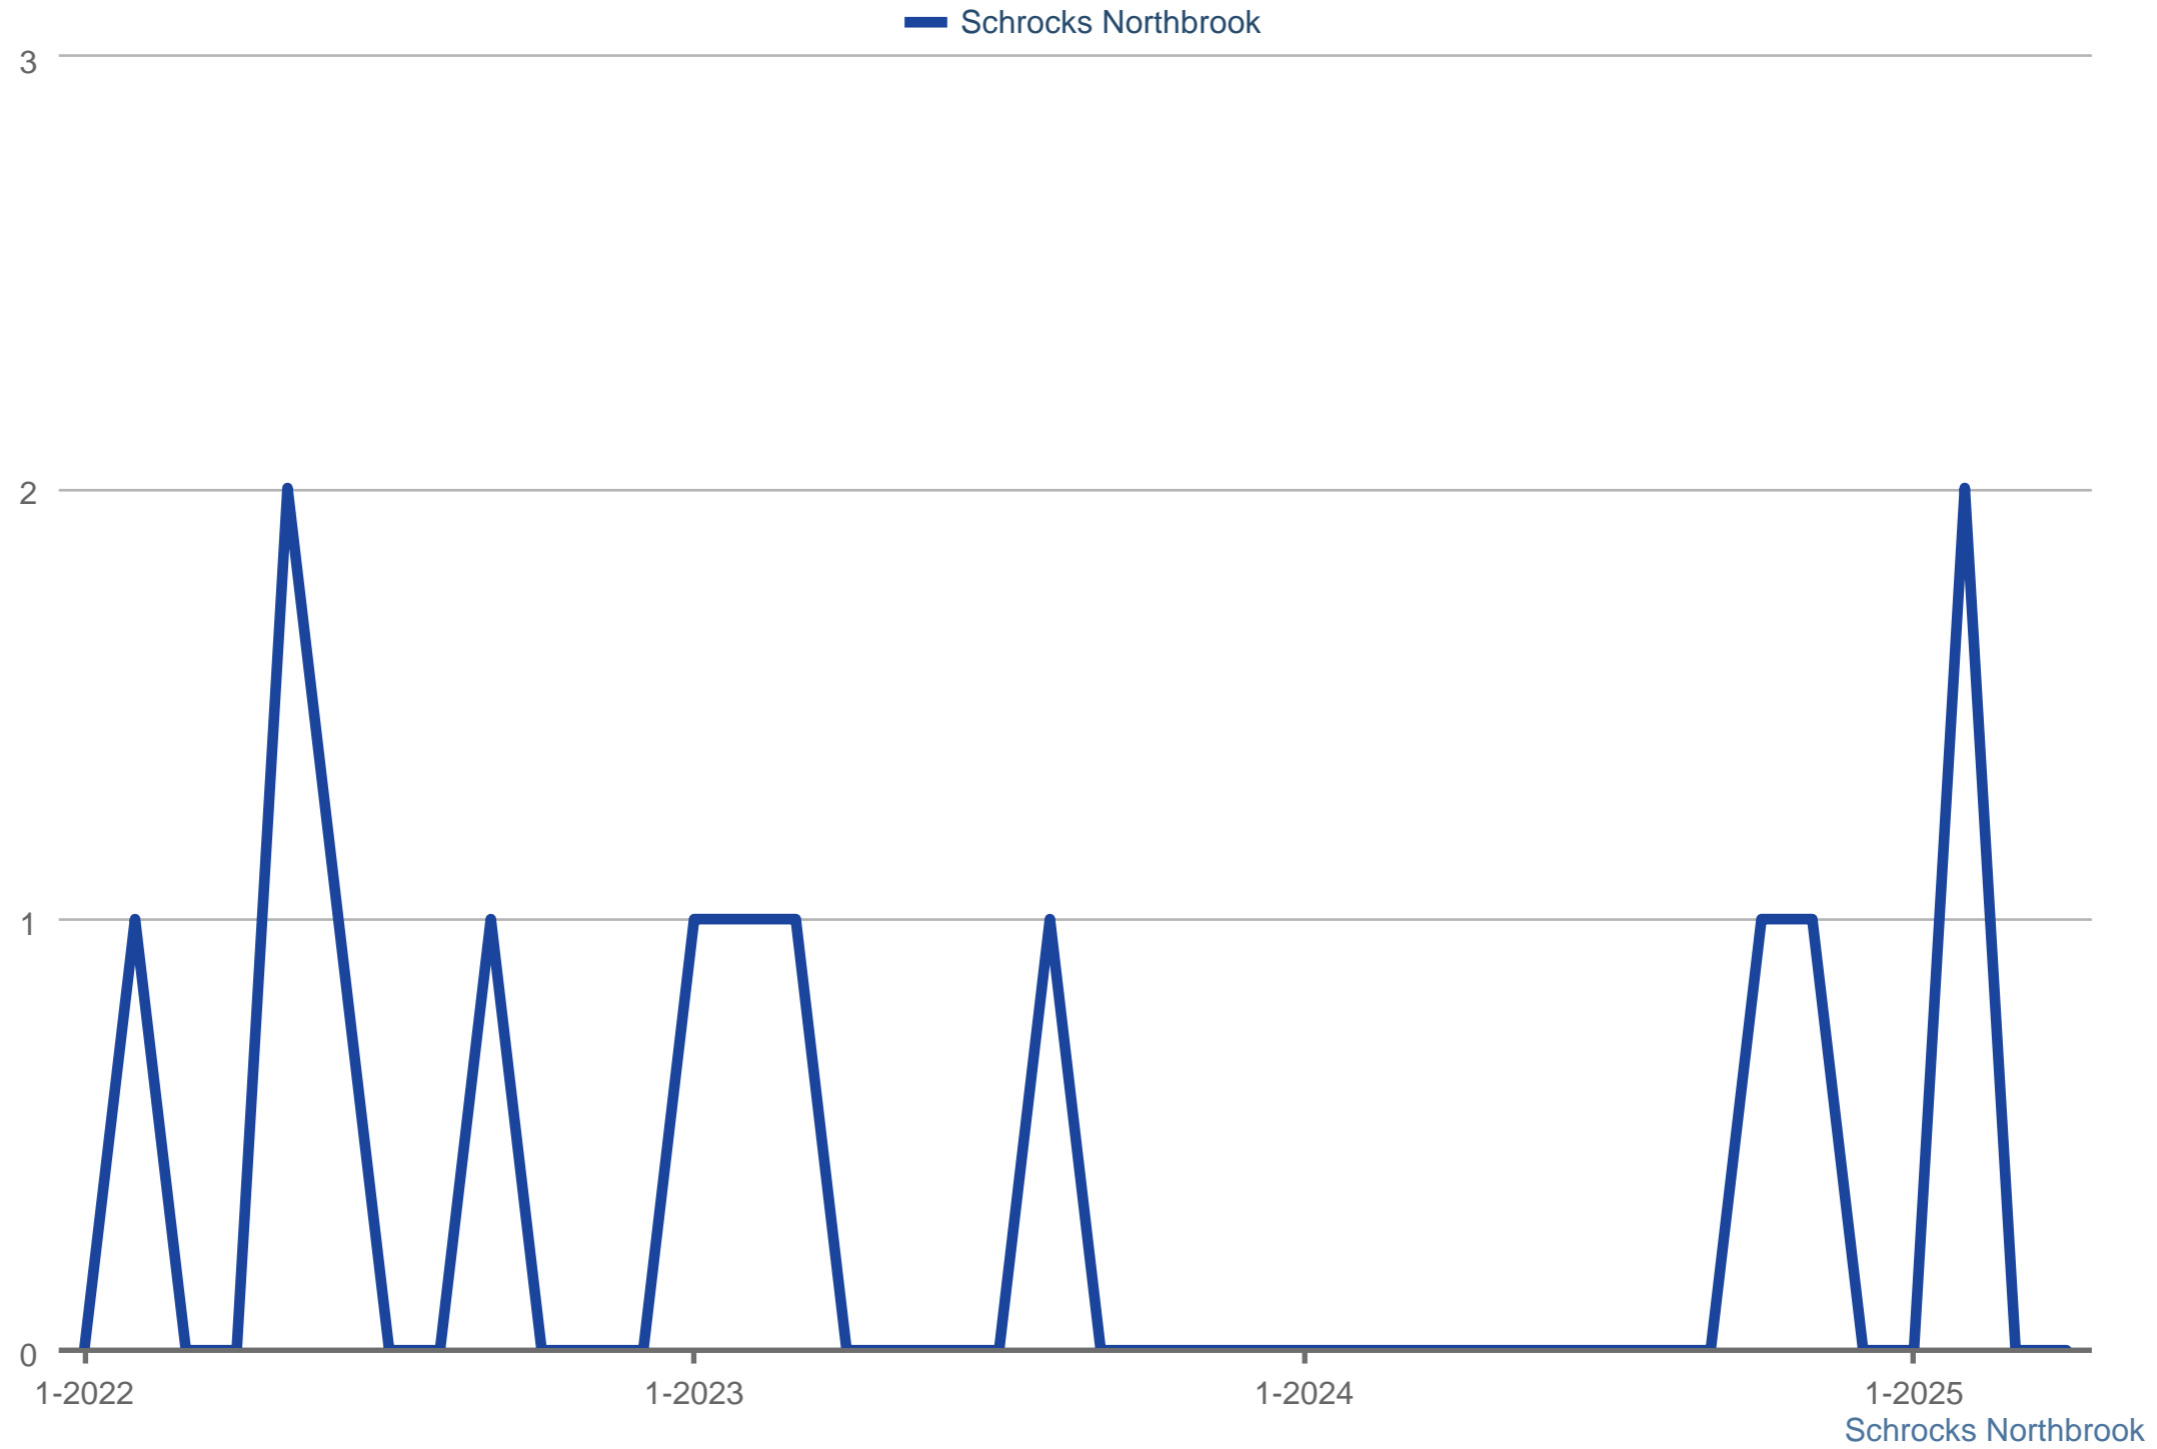

Closed Sales

Each data point is one month of activity. Data is from May 13, 2025.