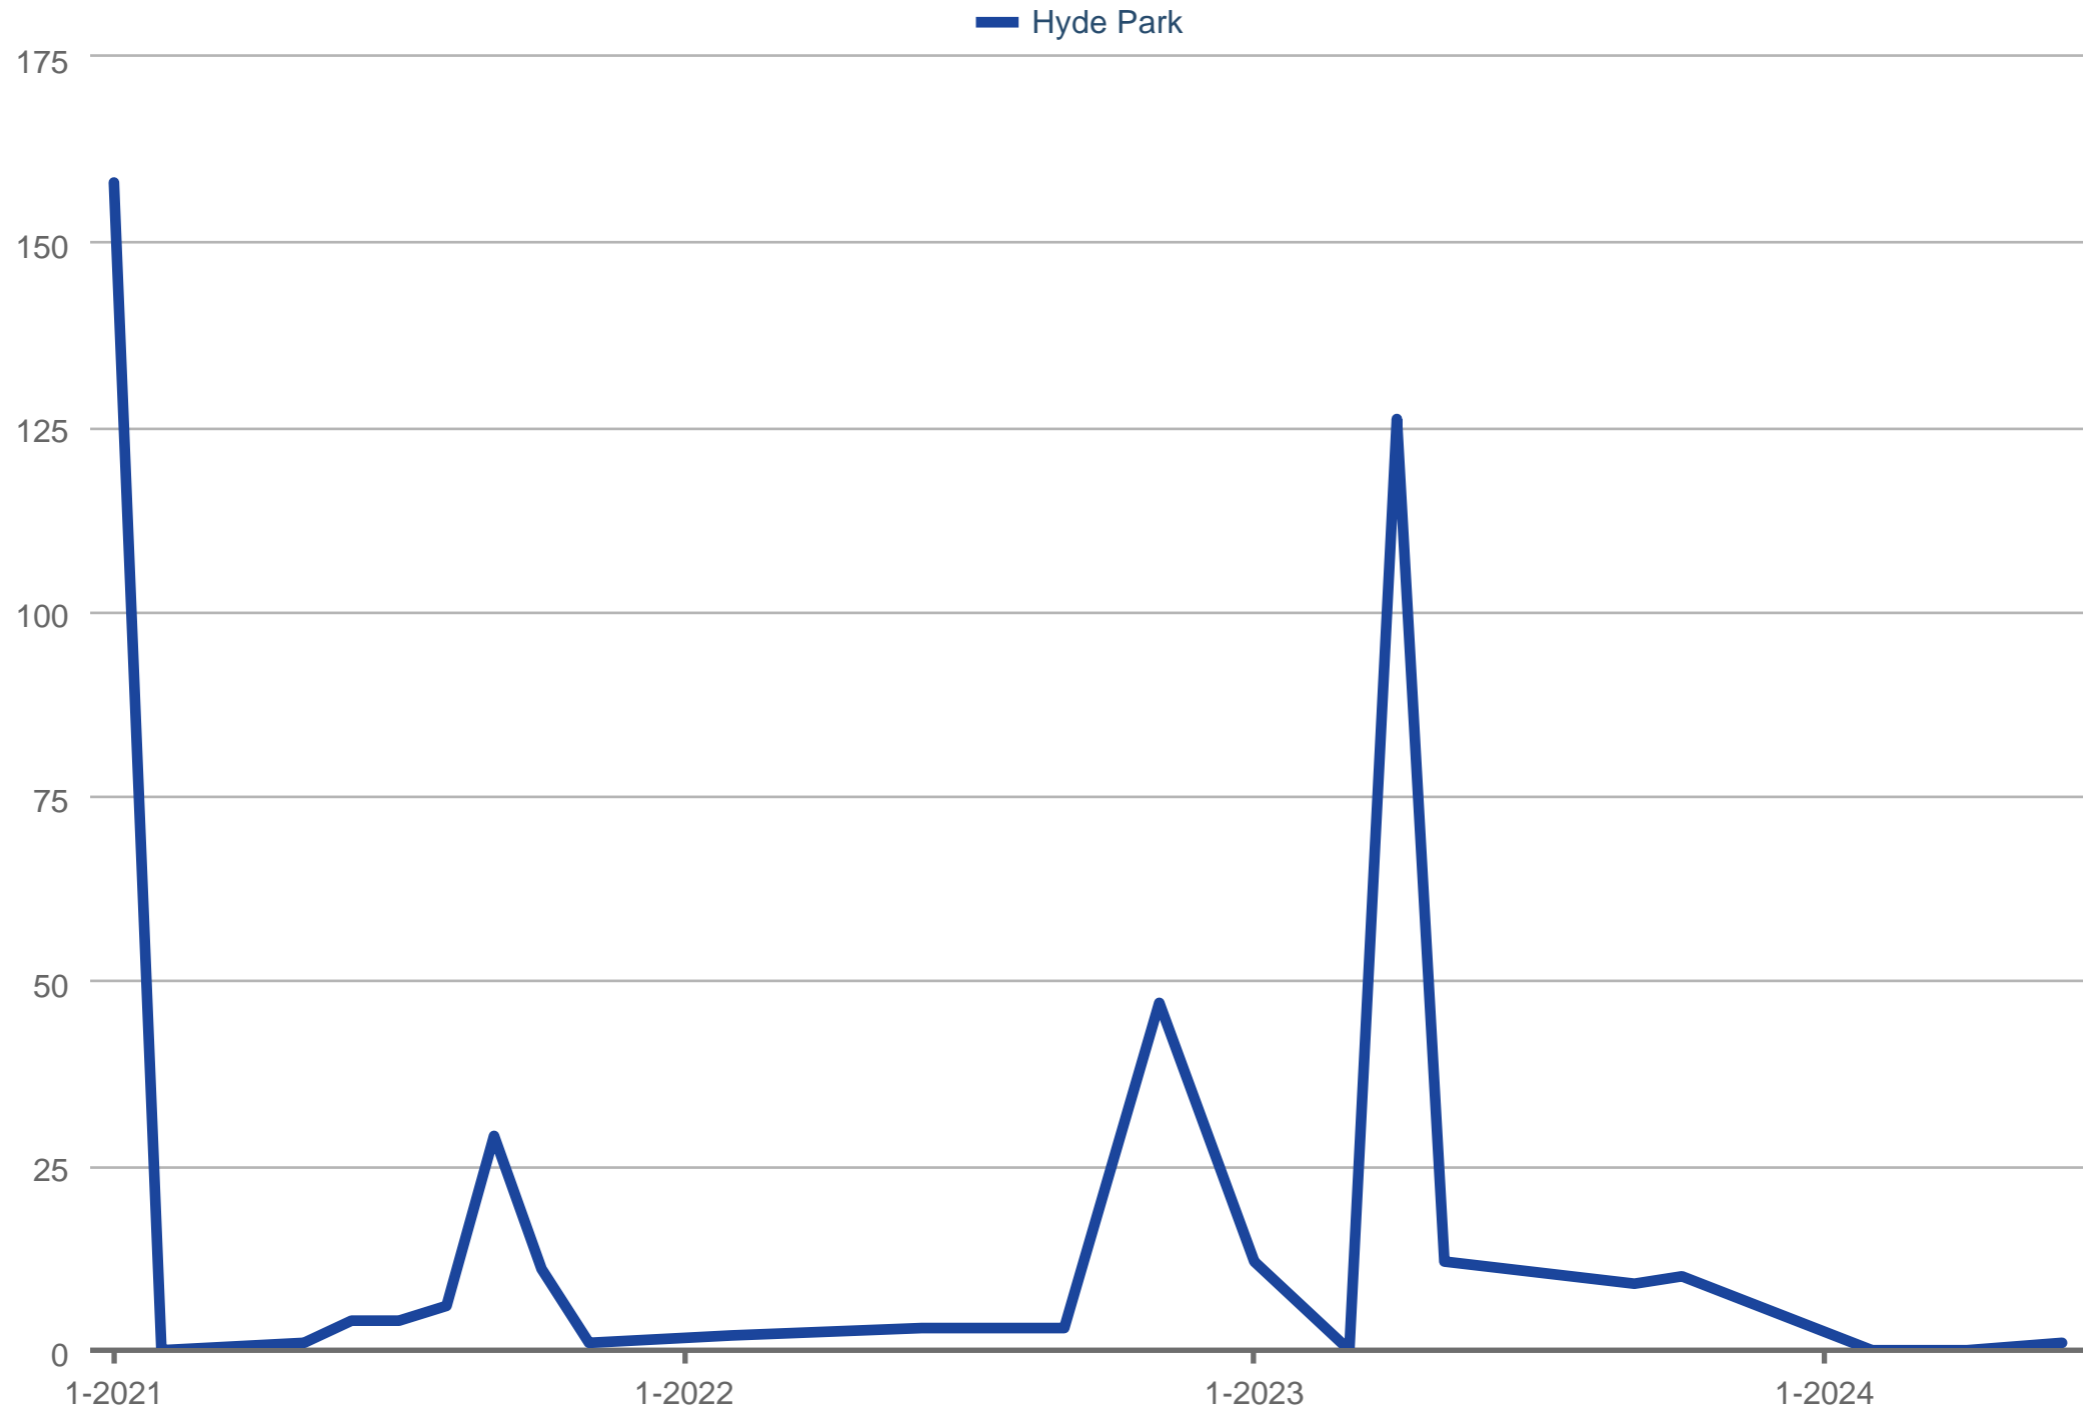

Average Days on Market

Hyde Park

Each data point is one month of activity. Data is from July 27, 2024.