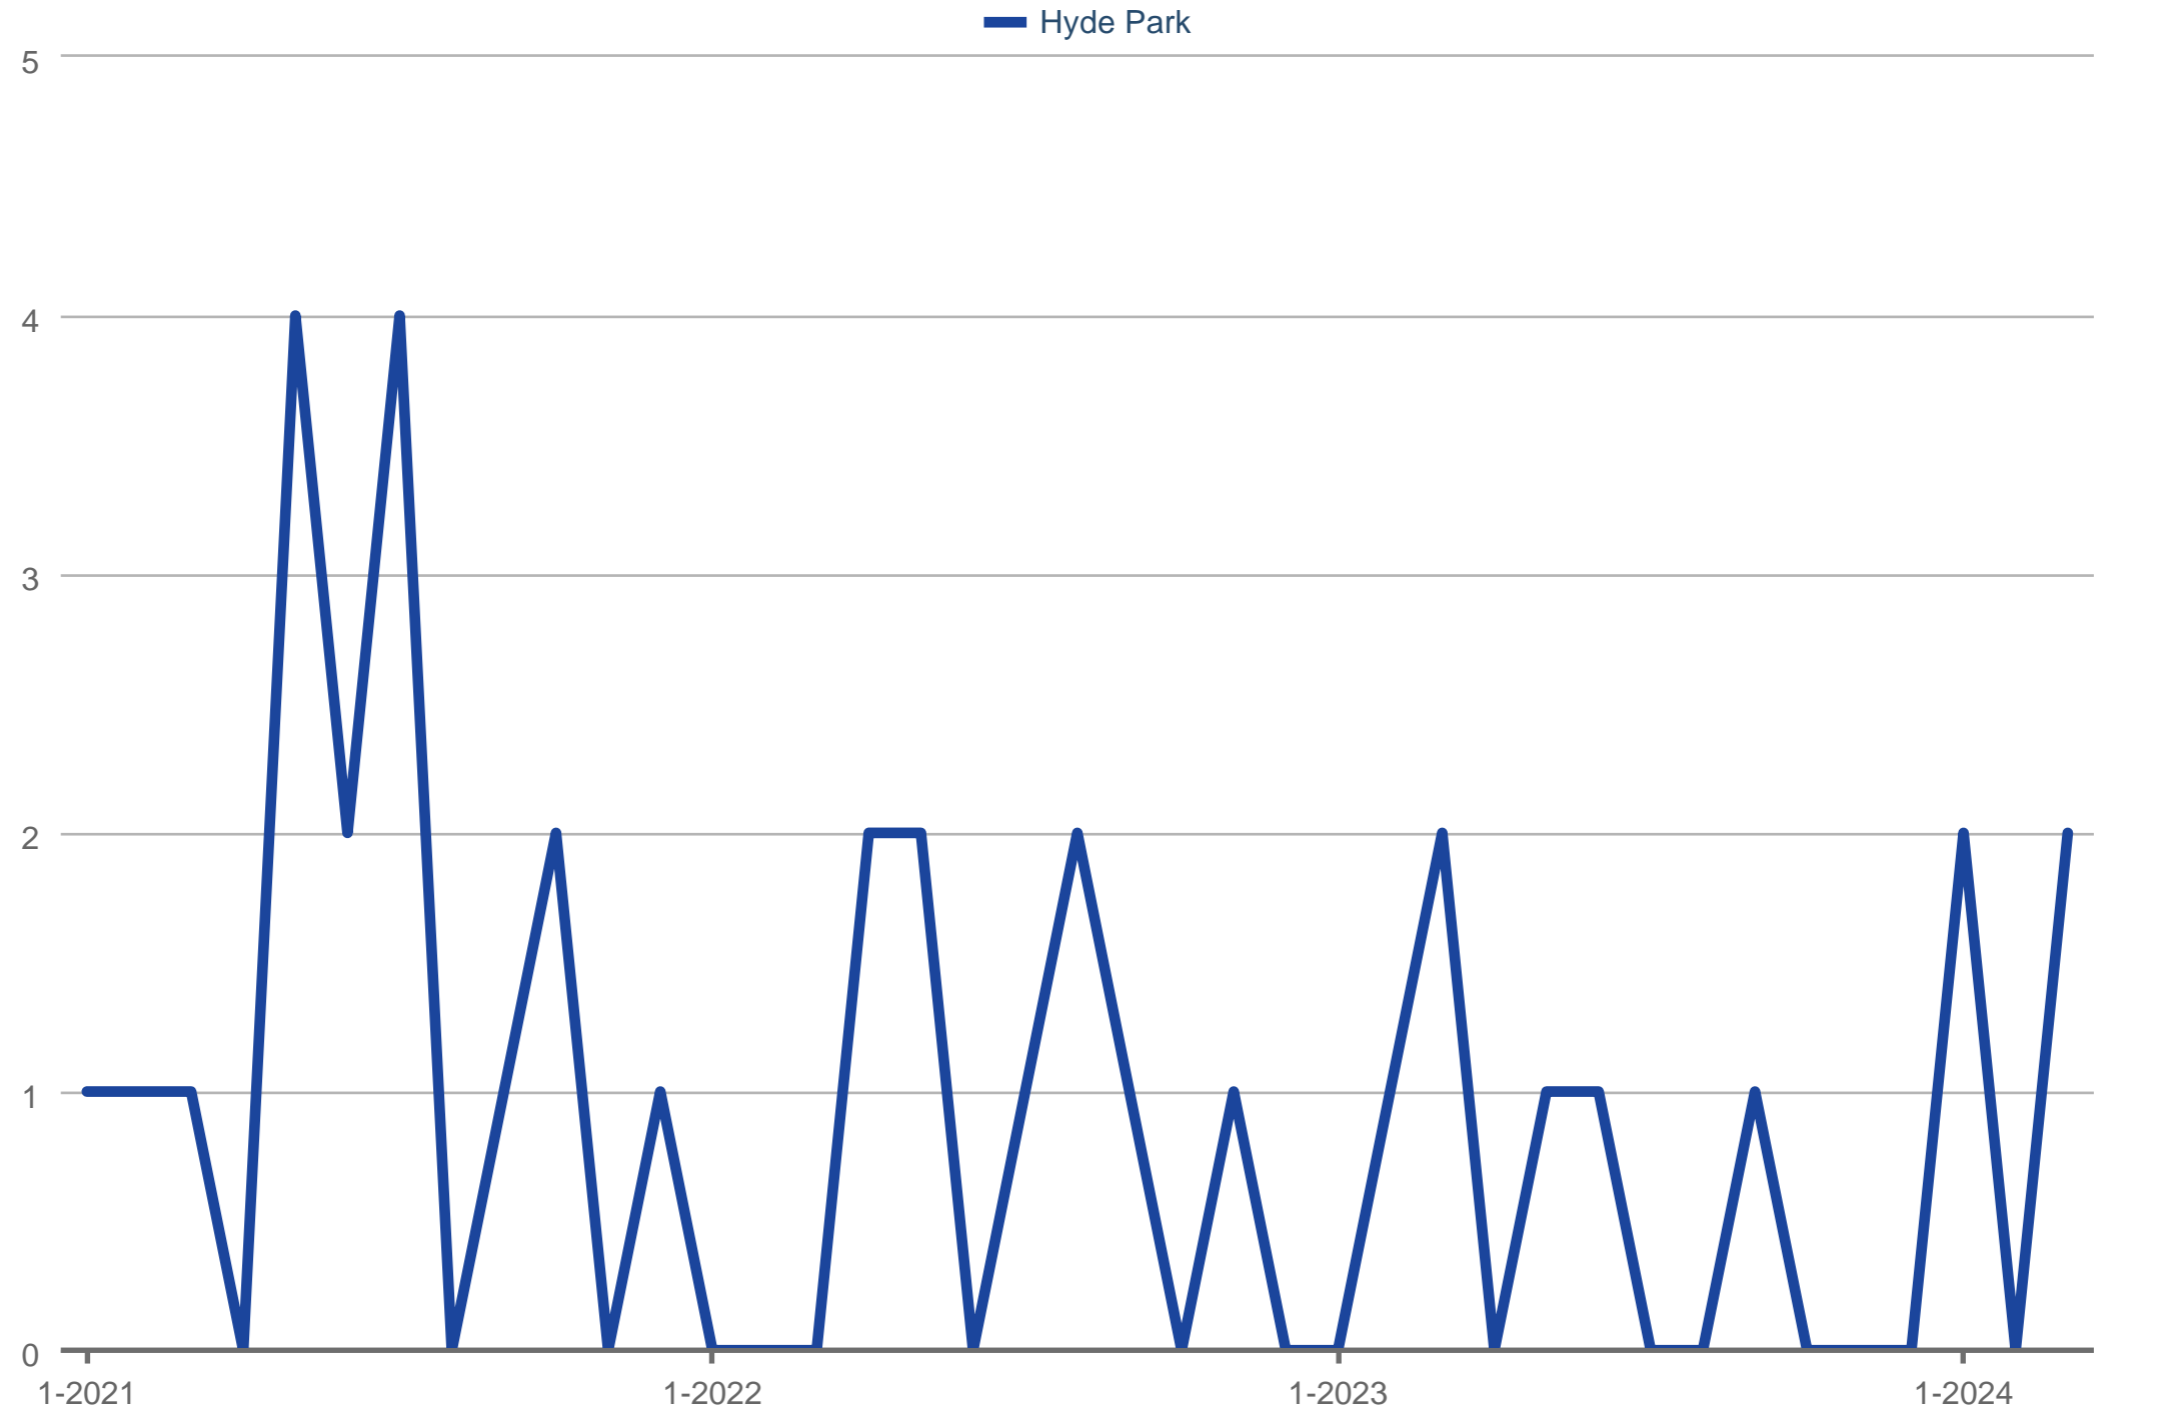

New Listings

Each data point is one month of activity. Data is from April 23, 2024.