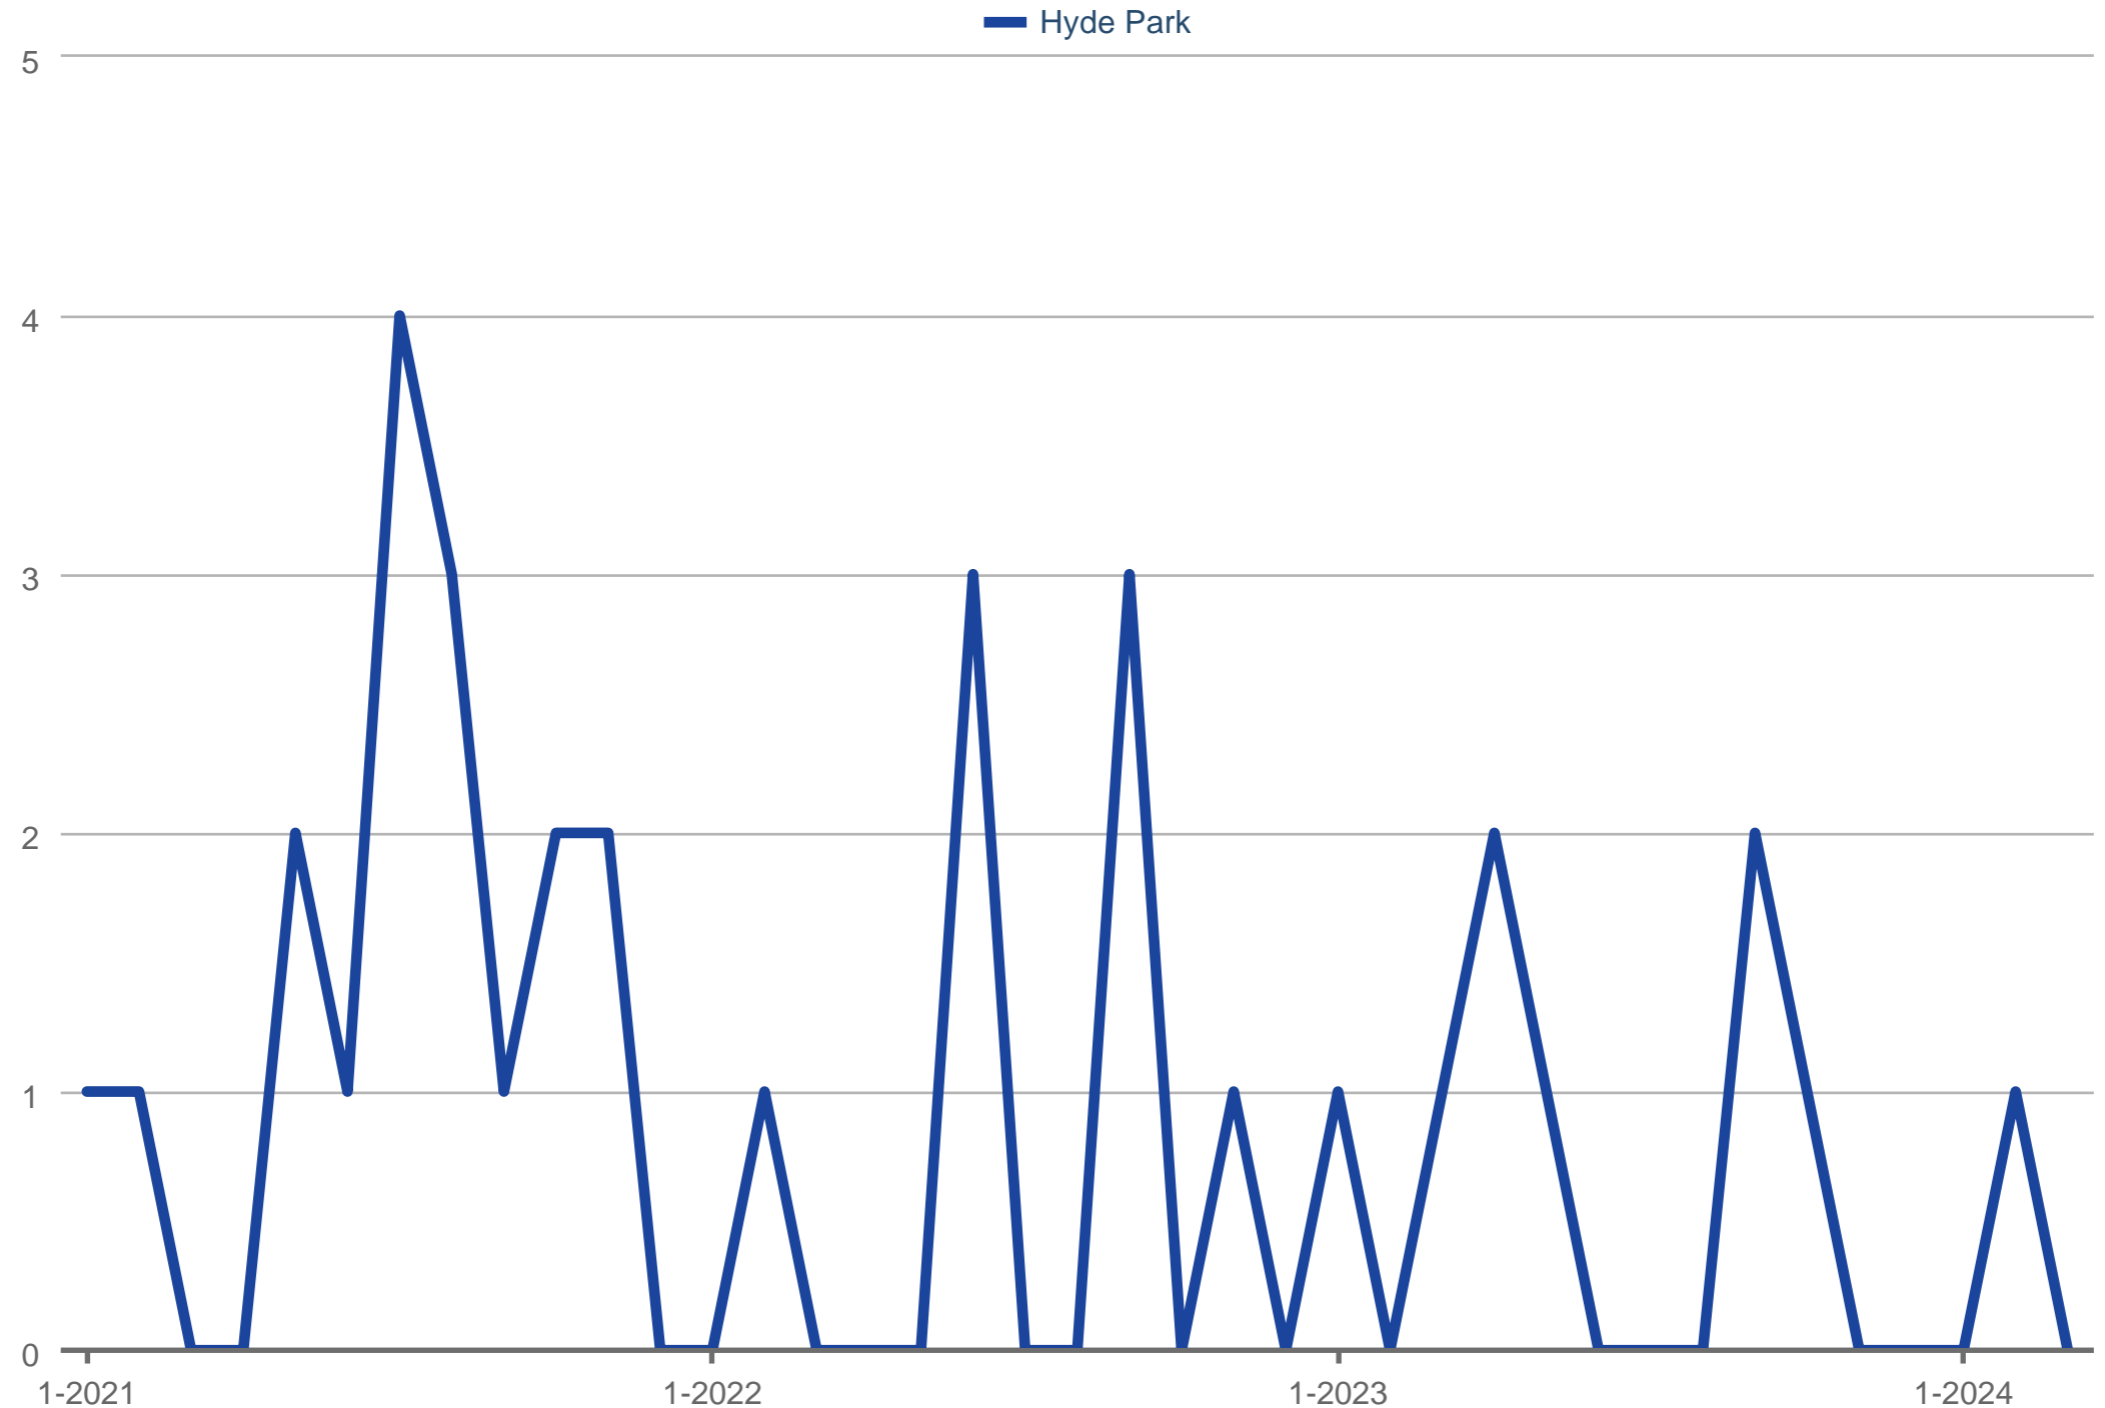

Closed Sales

Hyde Park

Each data point is one month of activity. Data is from April 23, 2024.