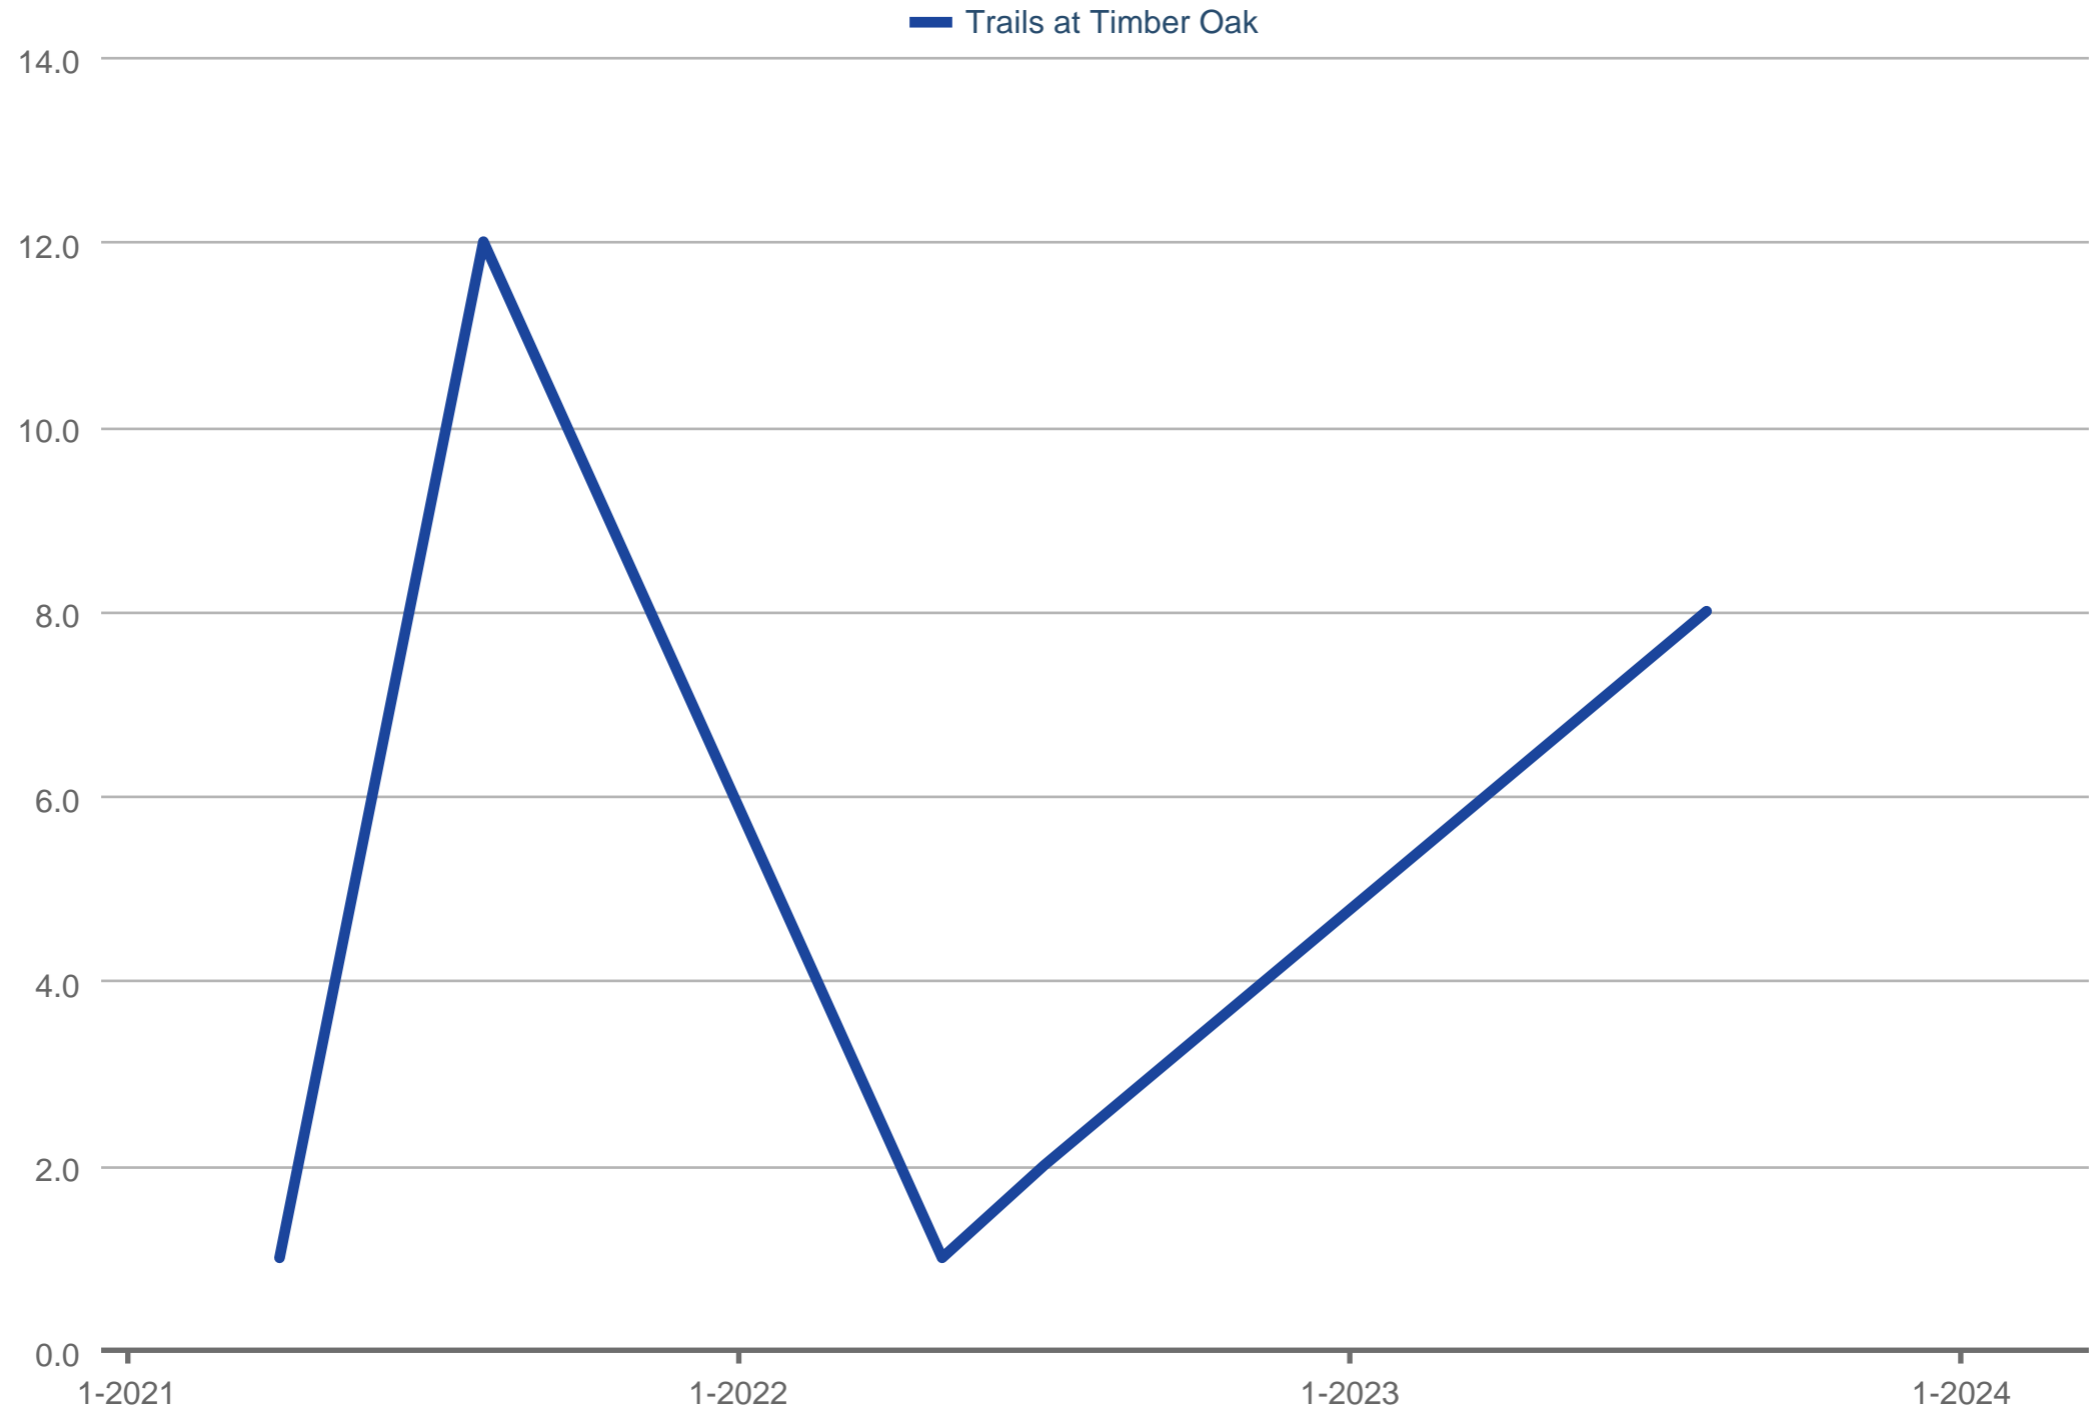

### Average Showings to Pending

Trails at Timber Oak

Each data point is one month of activity. Data is from April 19, 2024.