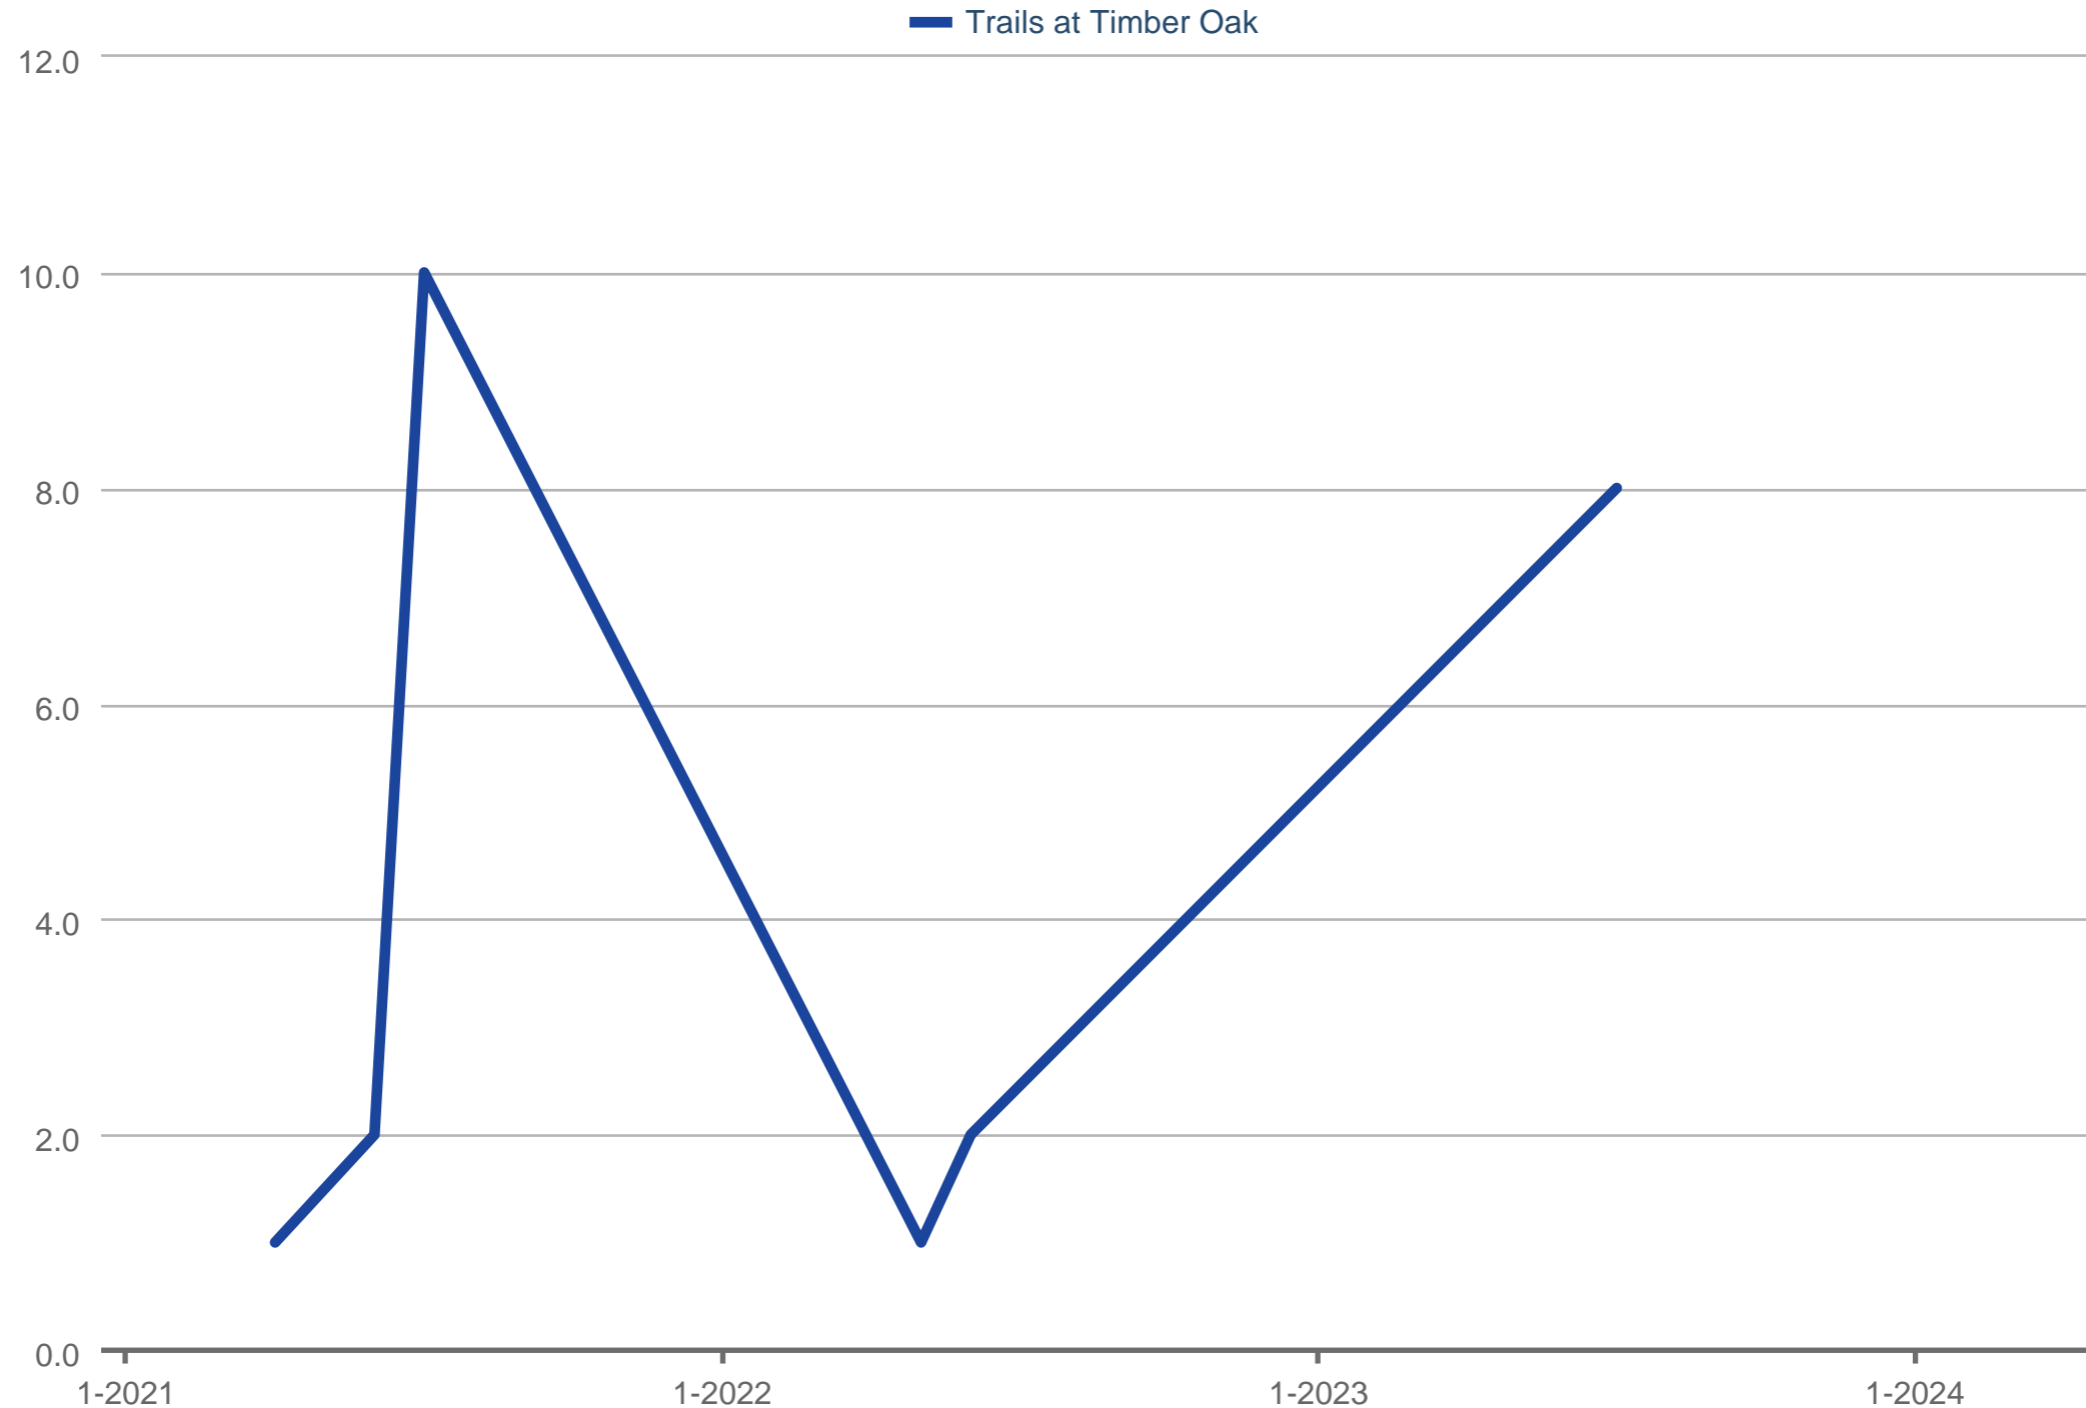

Showings Per Listing

Trails at Timber Oak

Each data point is one month of activity. Data is from May 6, 2024.