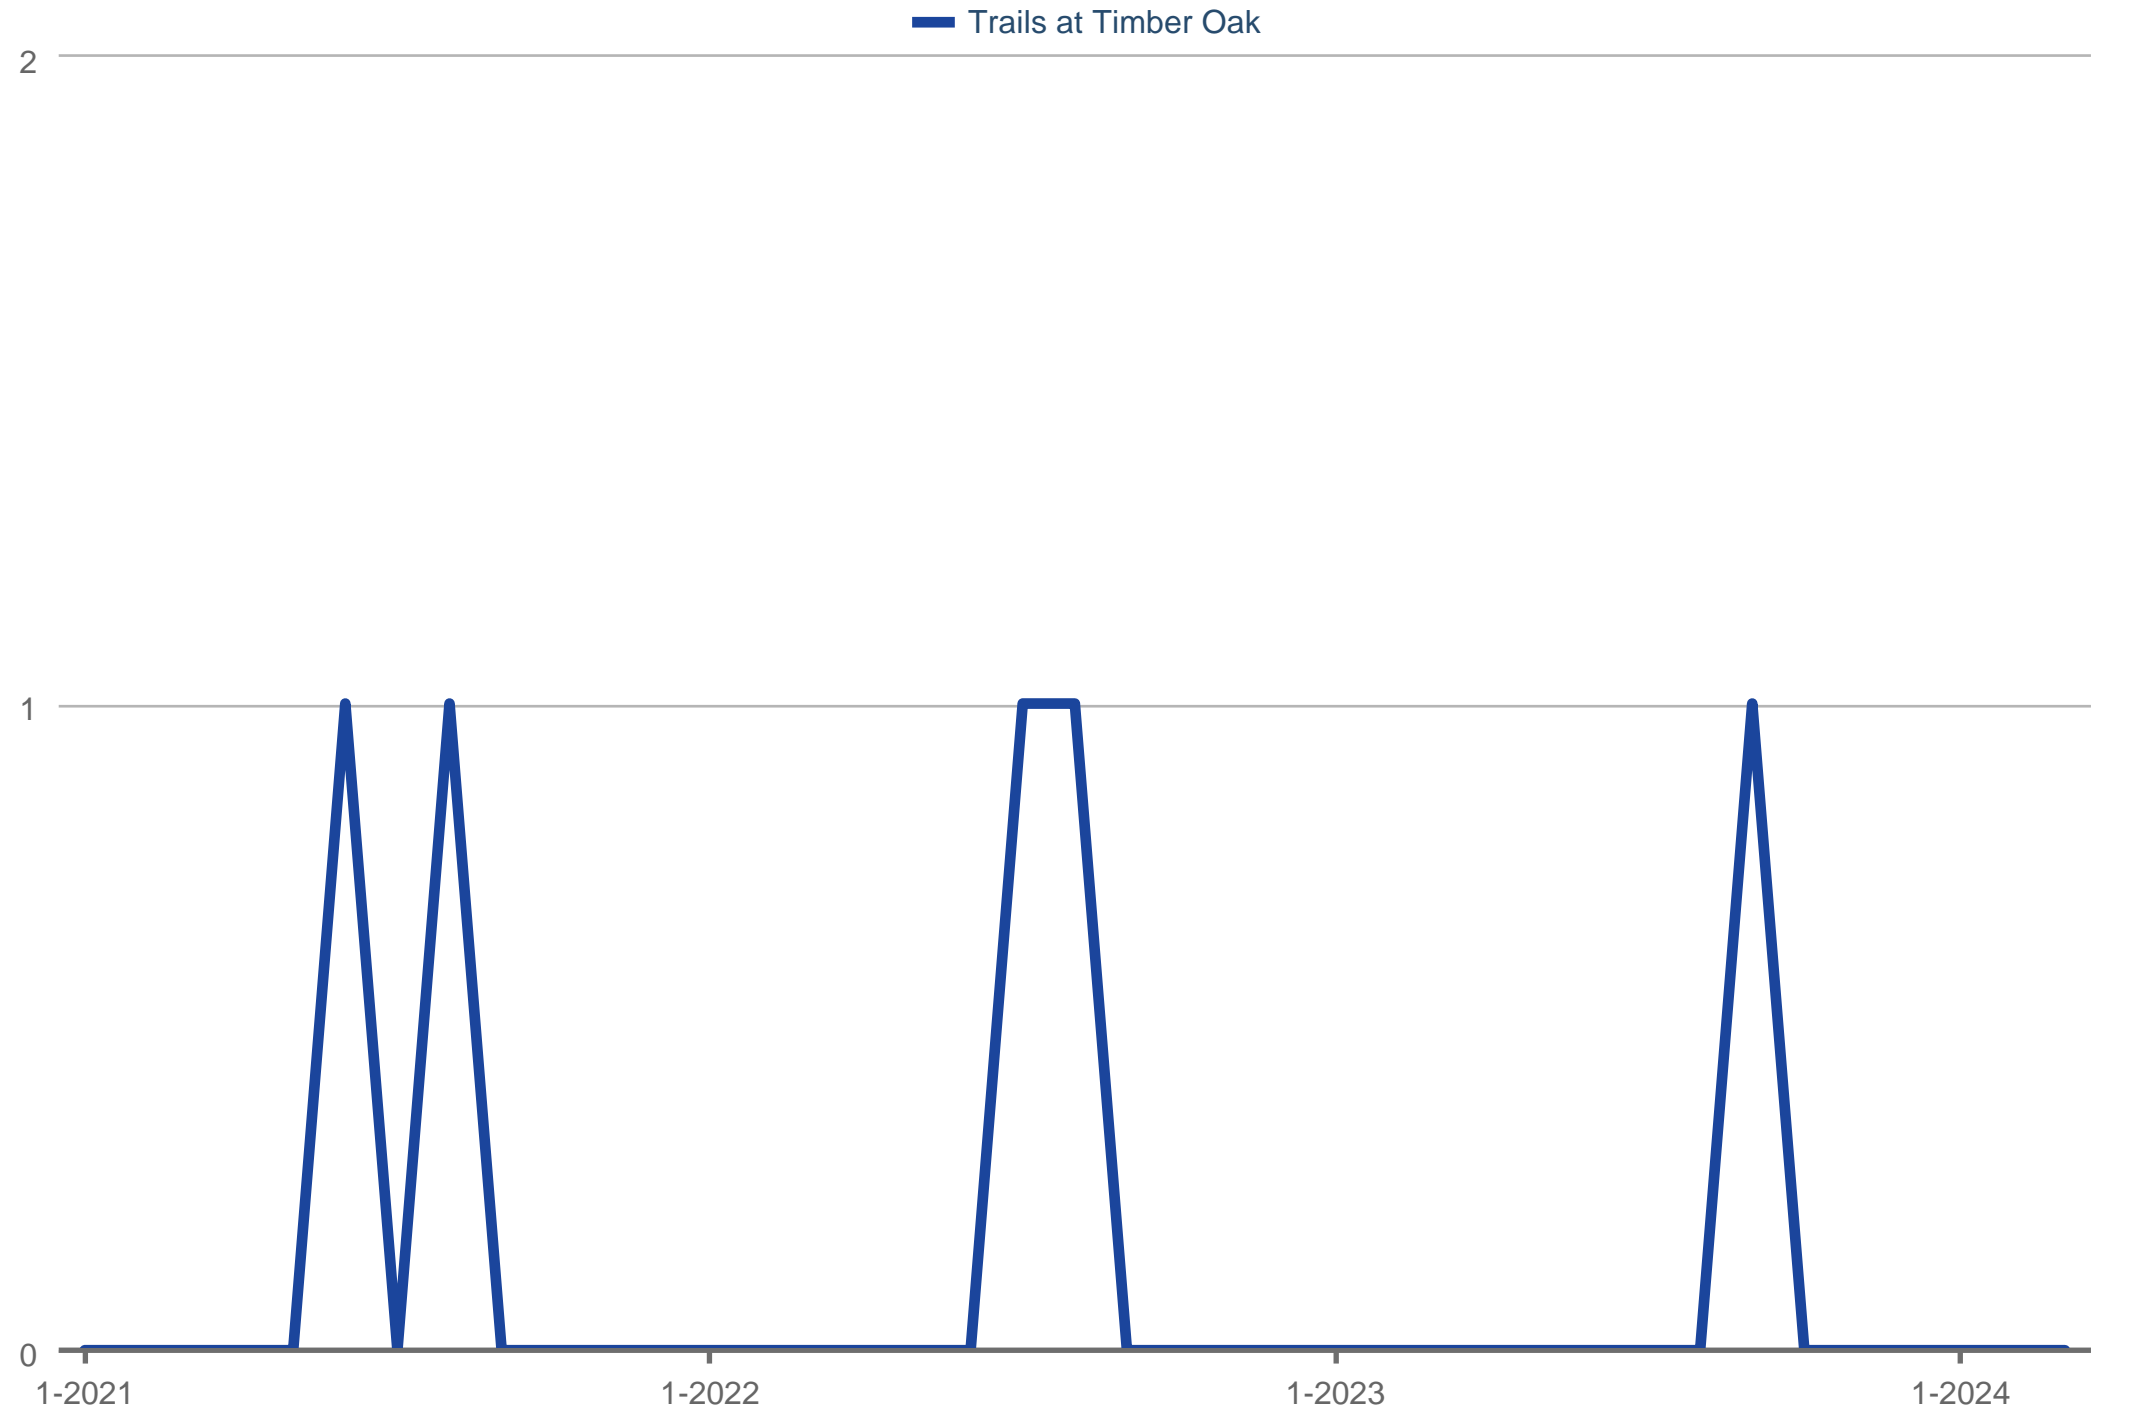

## Closed Sales

Trails at Timber Oak

Each data point is one month of activity. Data is from April 24, 2024.