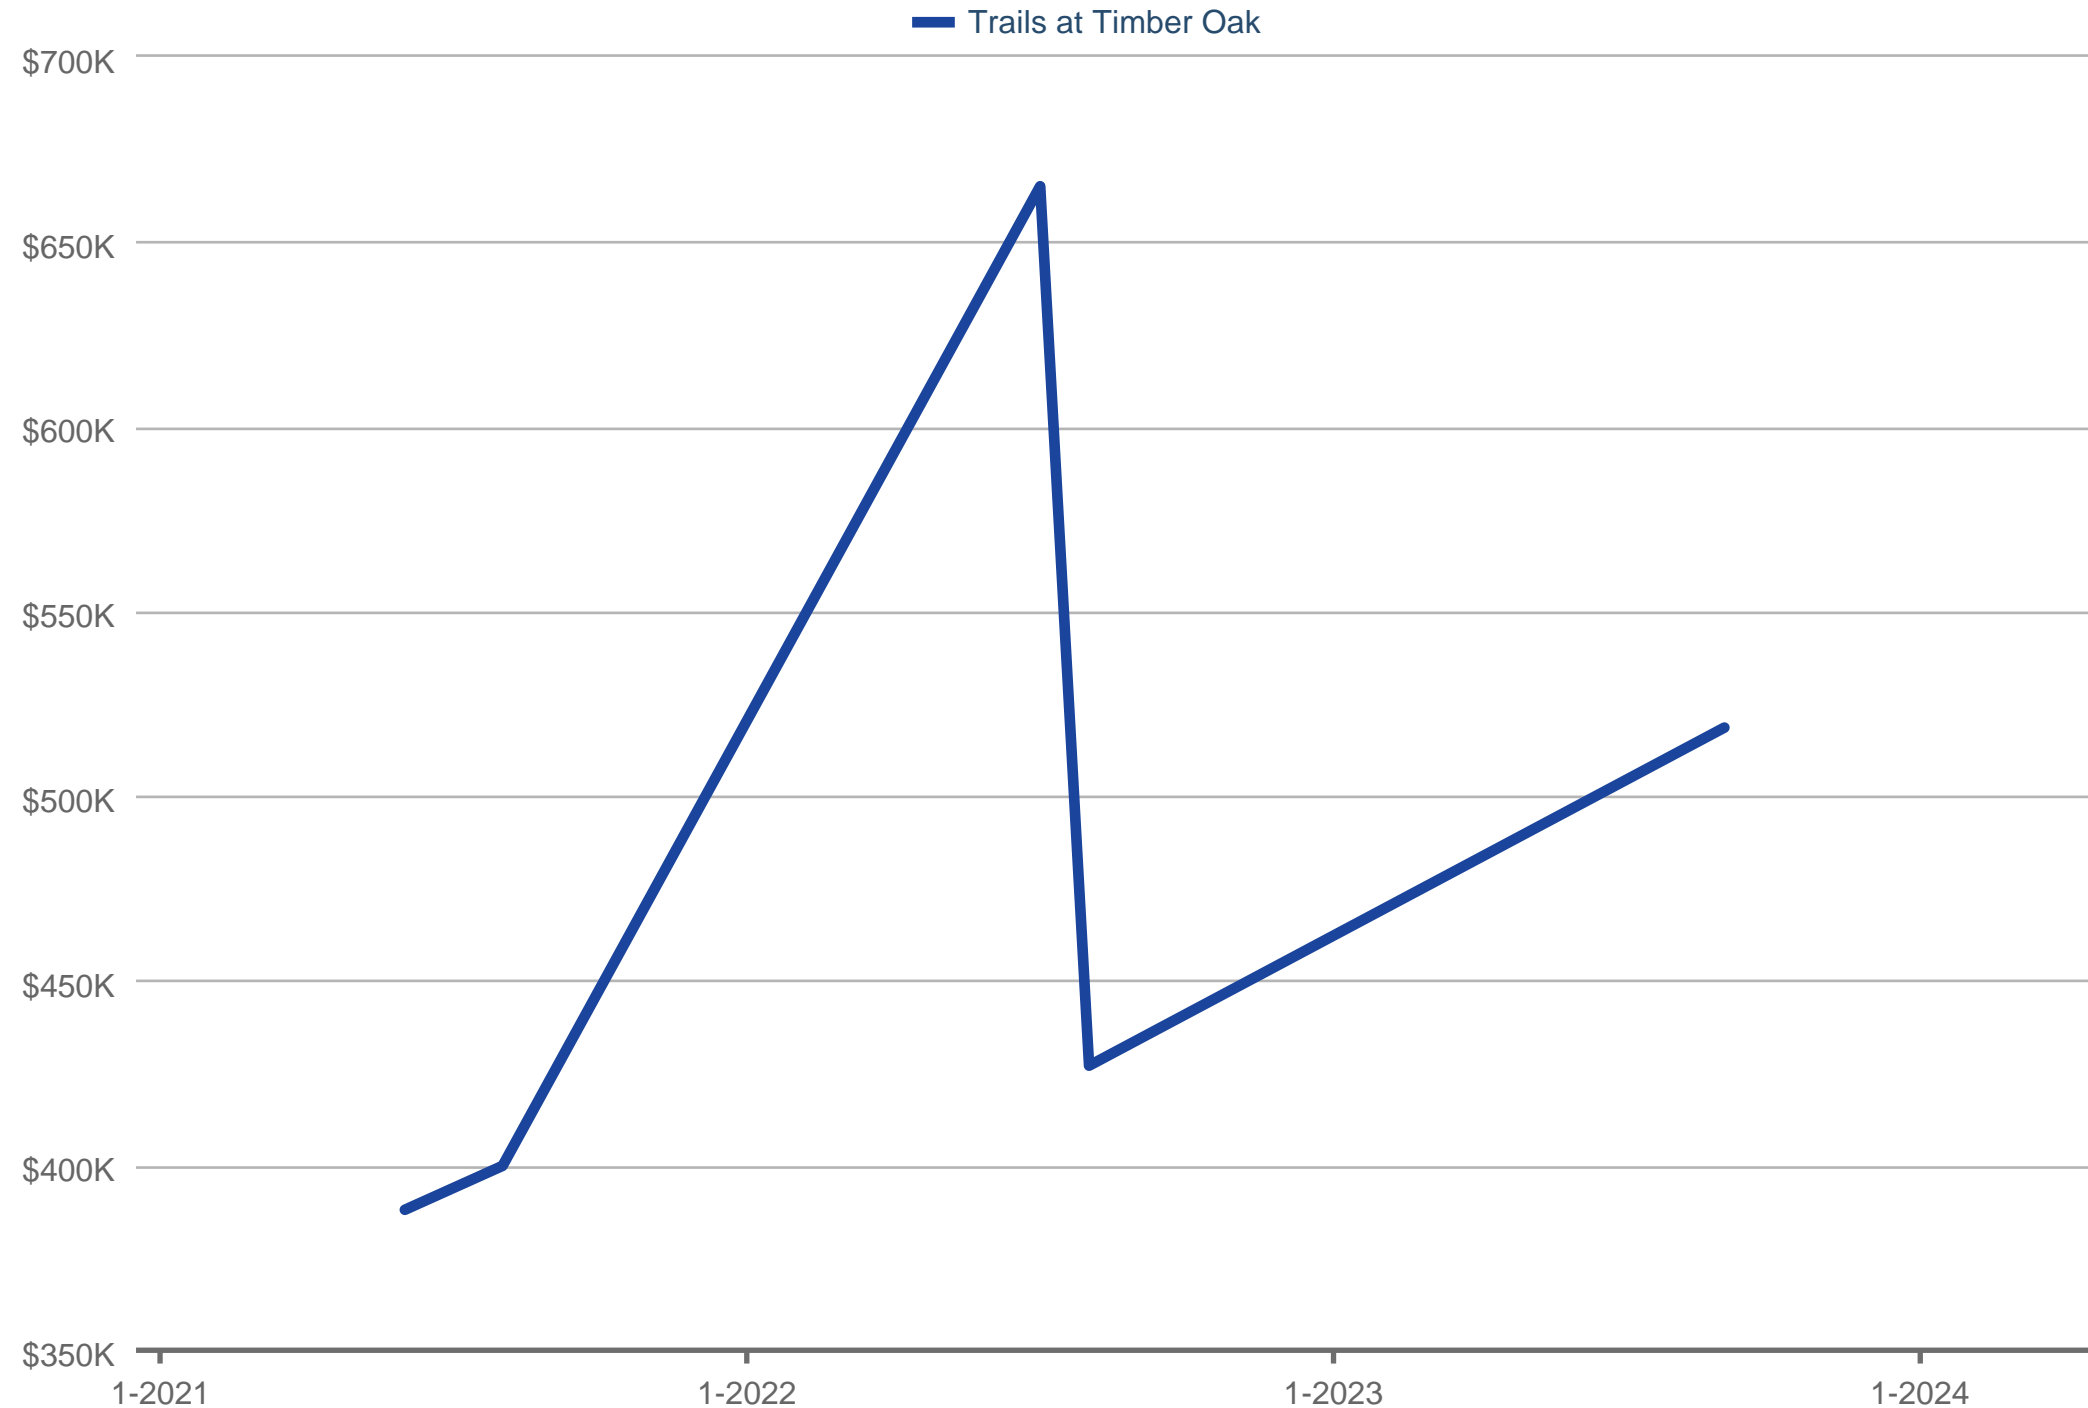

Dollar Volume of Closed Sales

Trails at Timber Oak

Each data point is one month of activity. Data is from May 6, 2024.