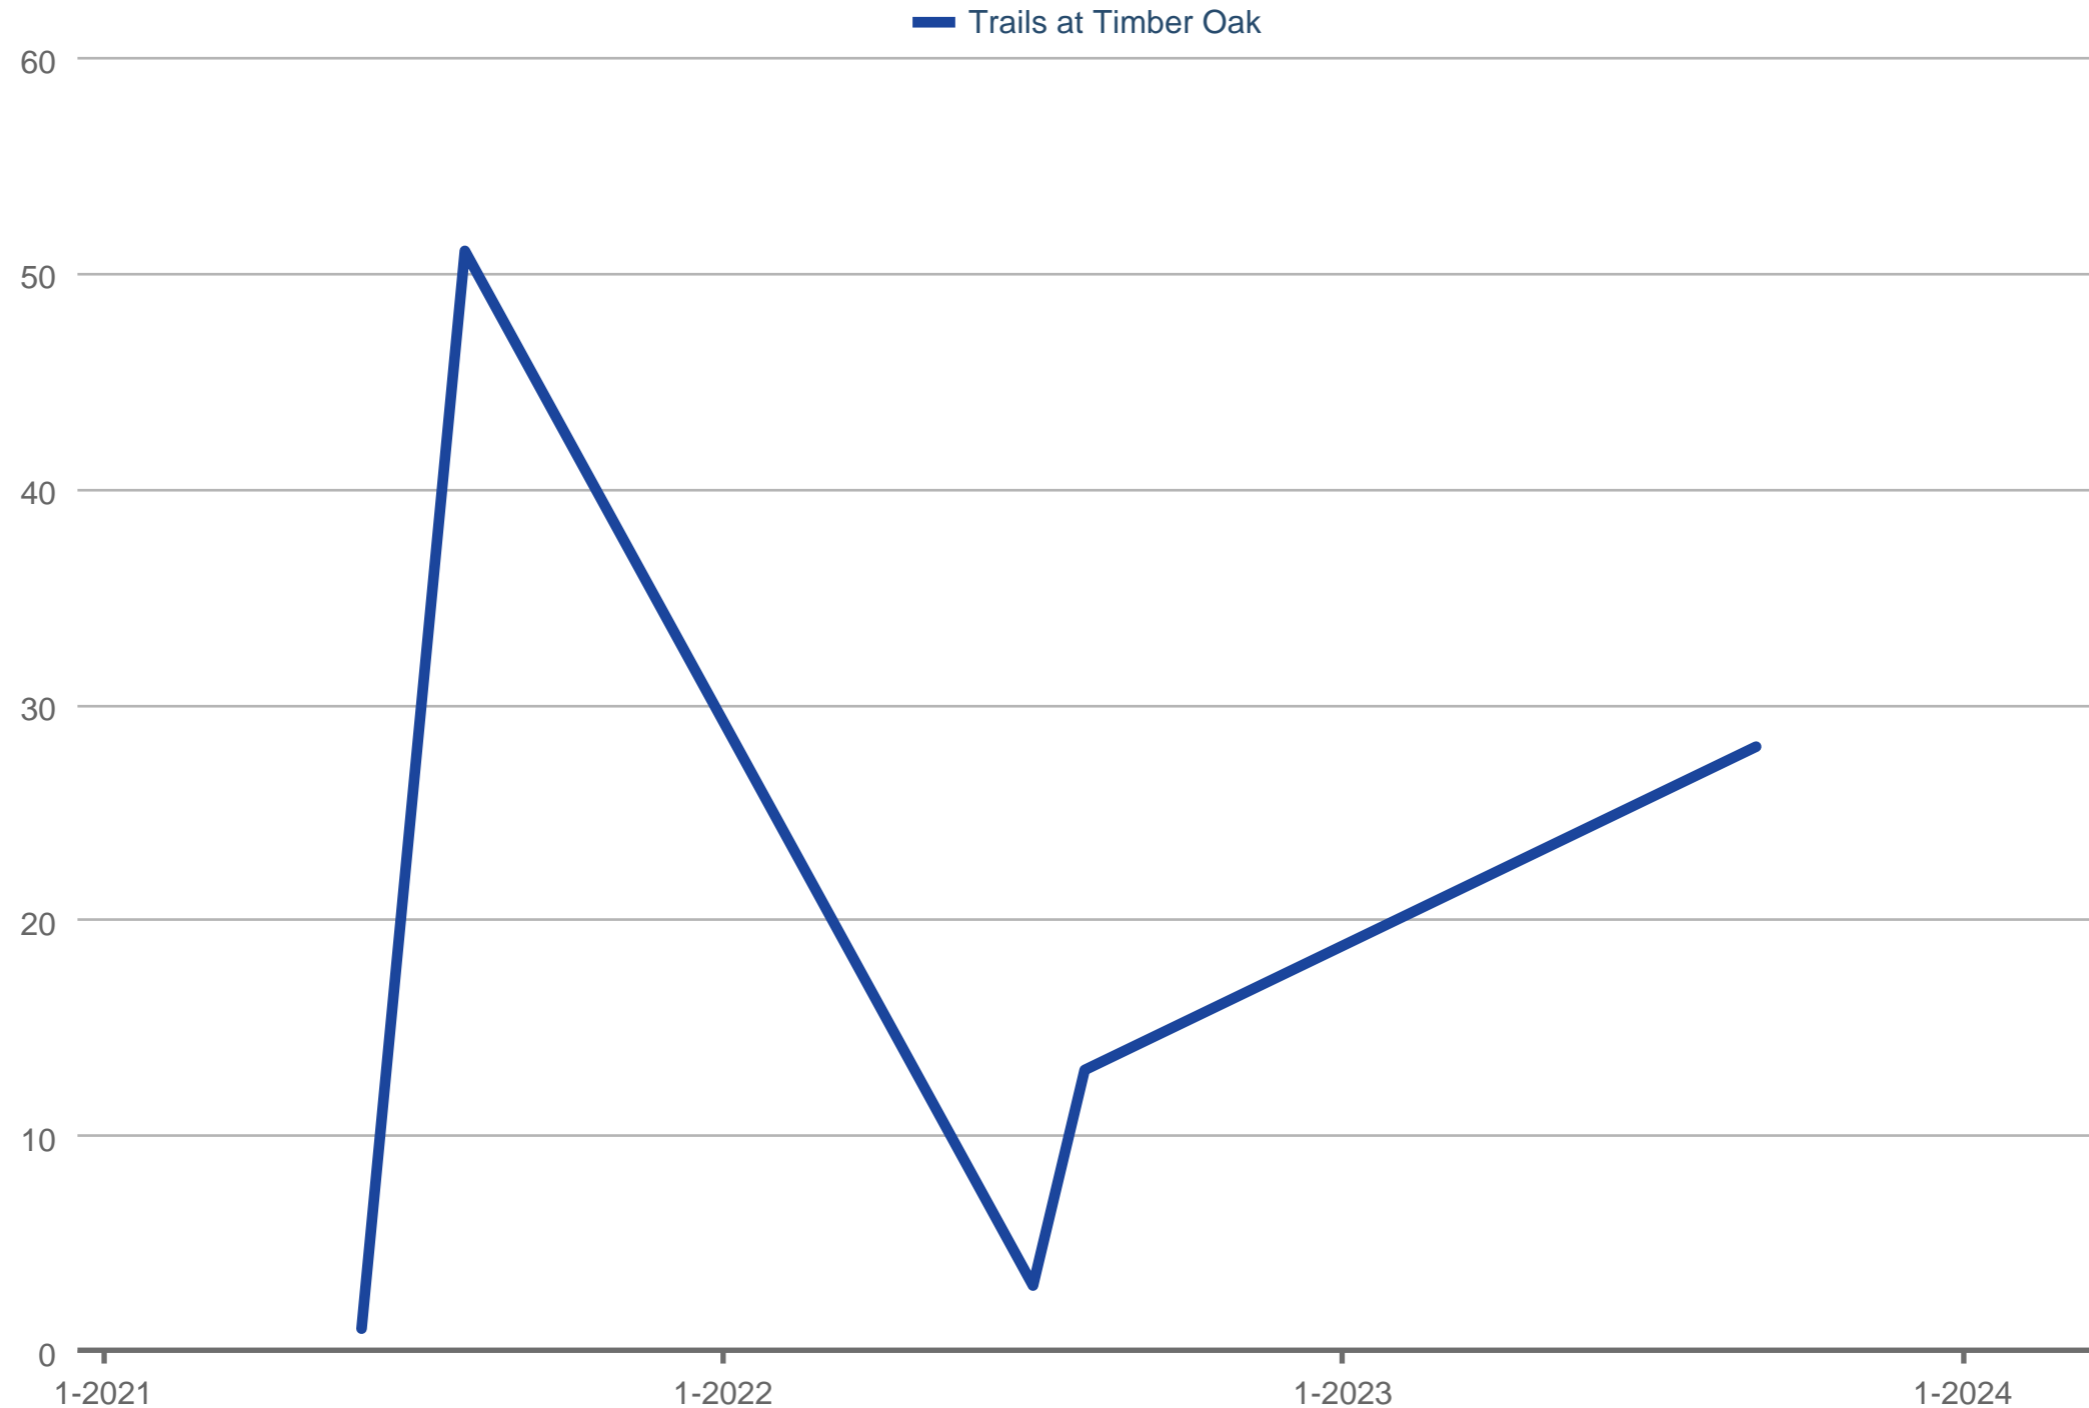

Average Days on Market

Trails at Timber Oak

Each data point is one month of activity. Data is from April 26, 2024.