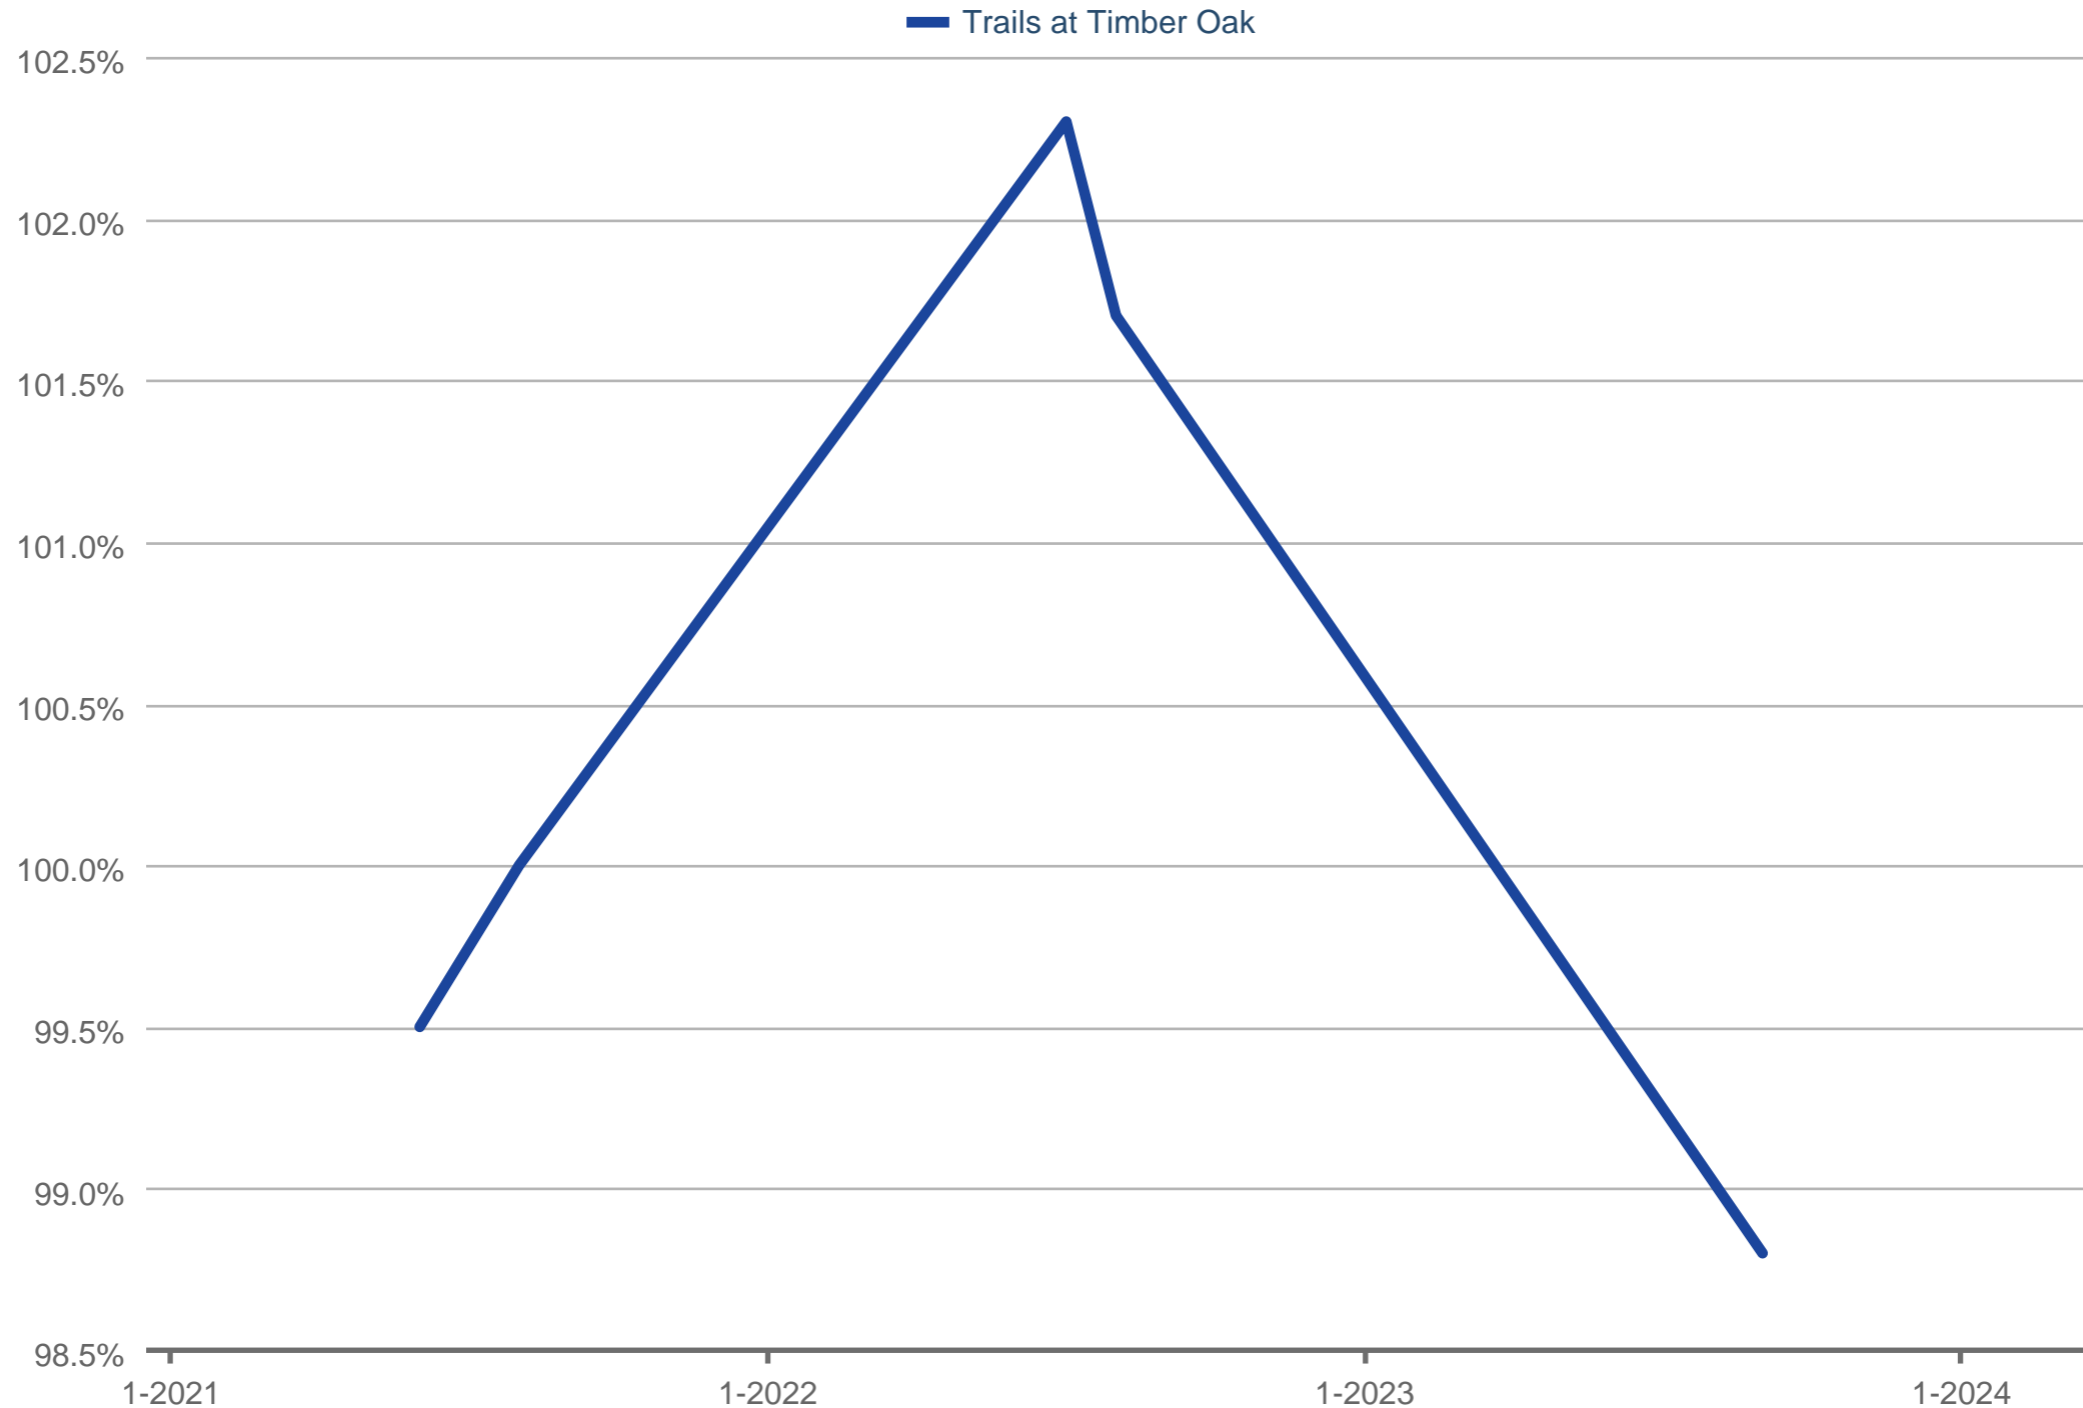

### Average Percent of Last List Price

Trails at Timber Oak

Each data point is one month of activity. Data is from April 26, 2024.