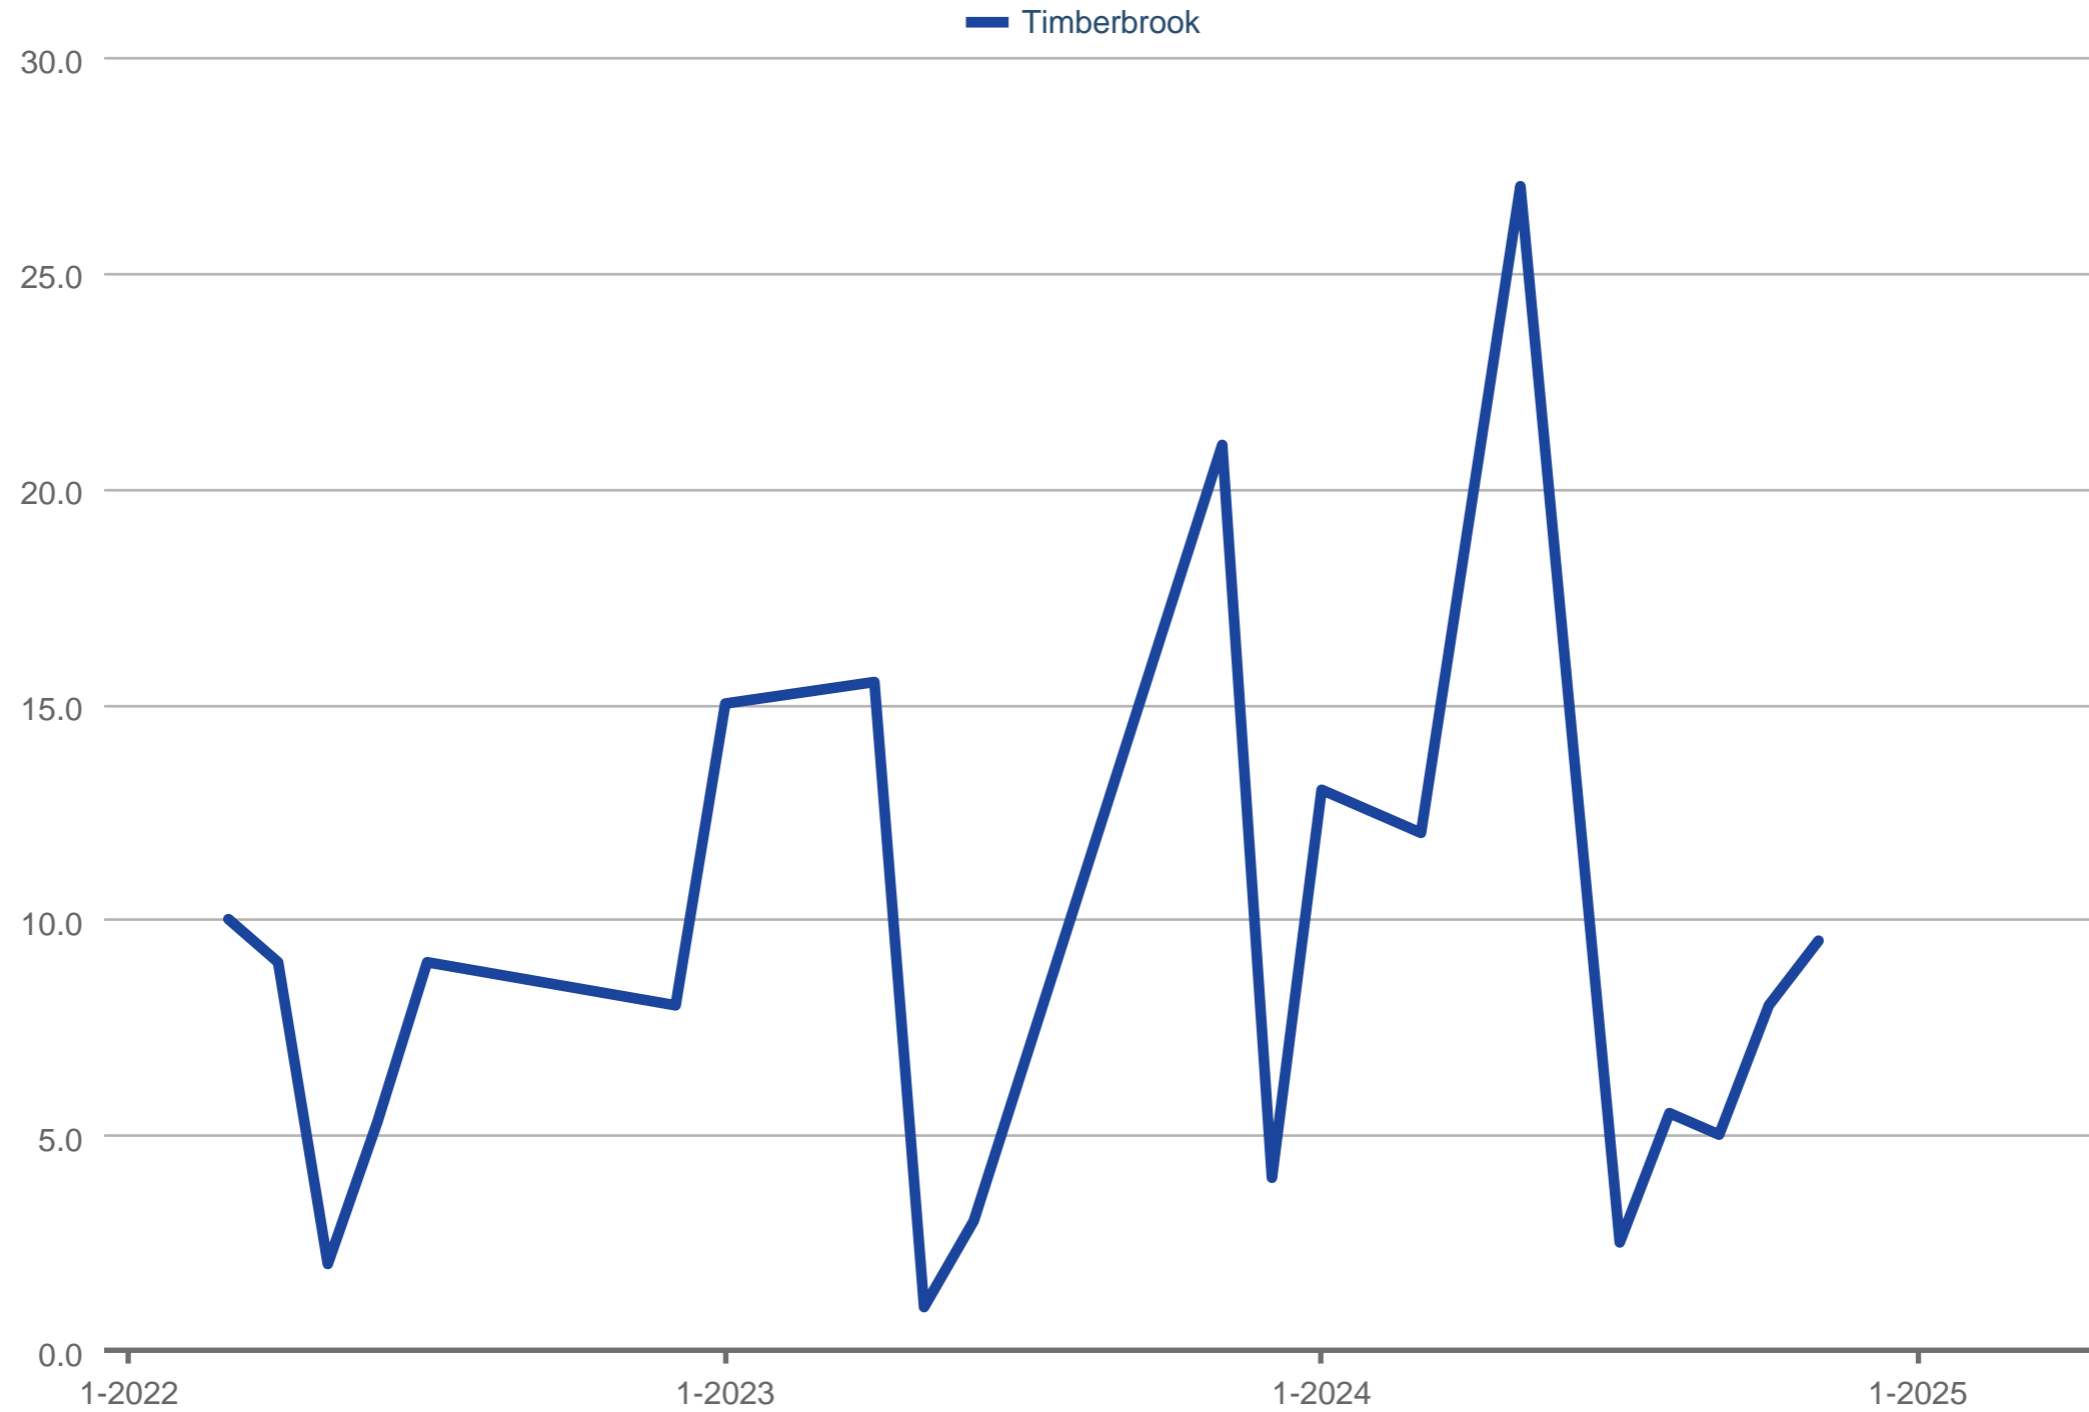

Showings Per Listing

Timberbrook
Each data point is one month of activity. Data is from May 17, 2025.