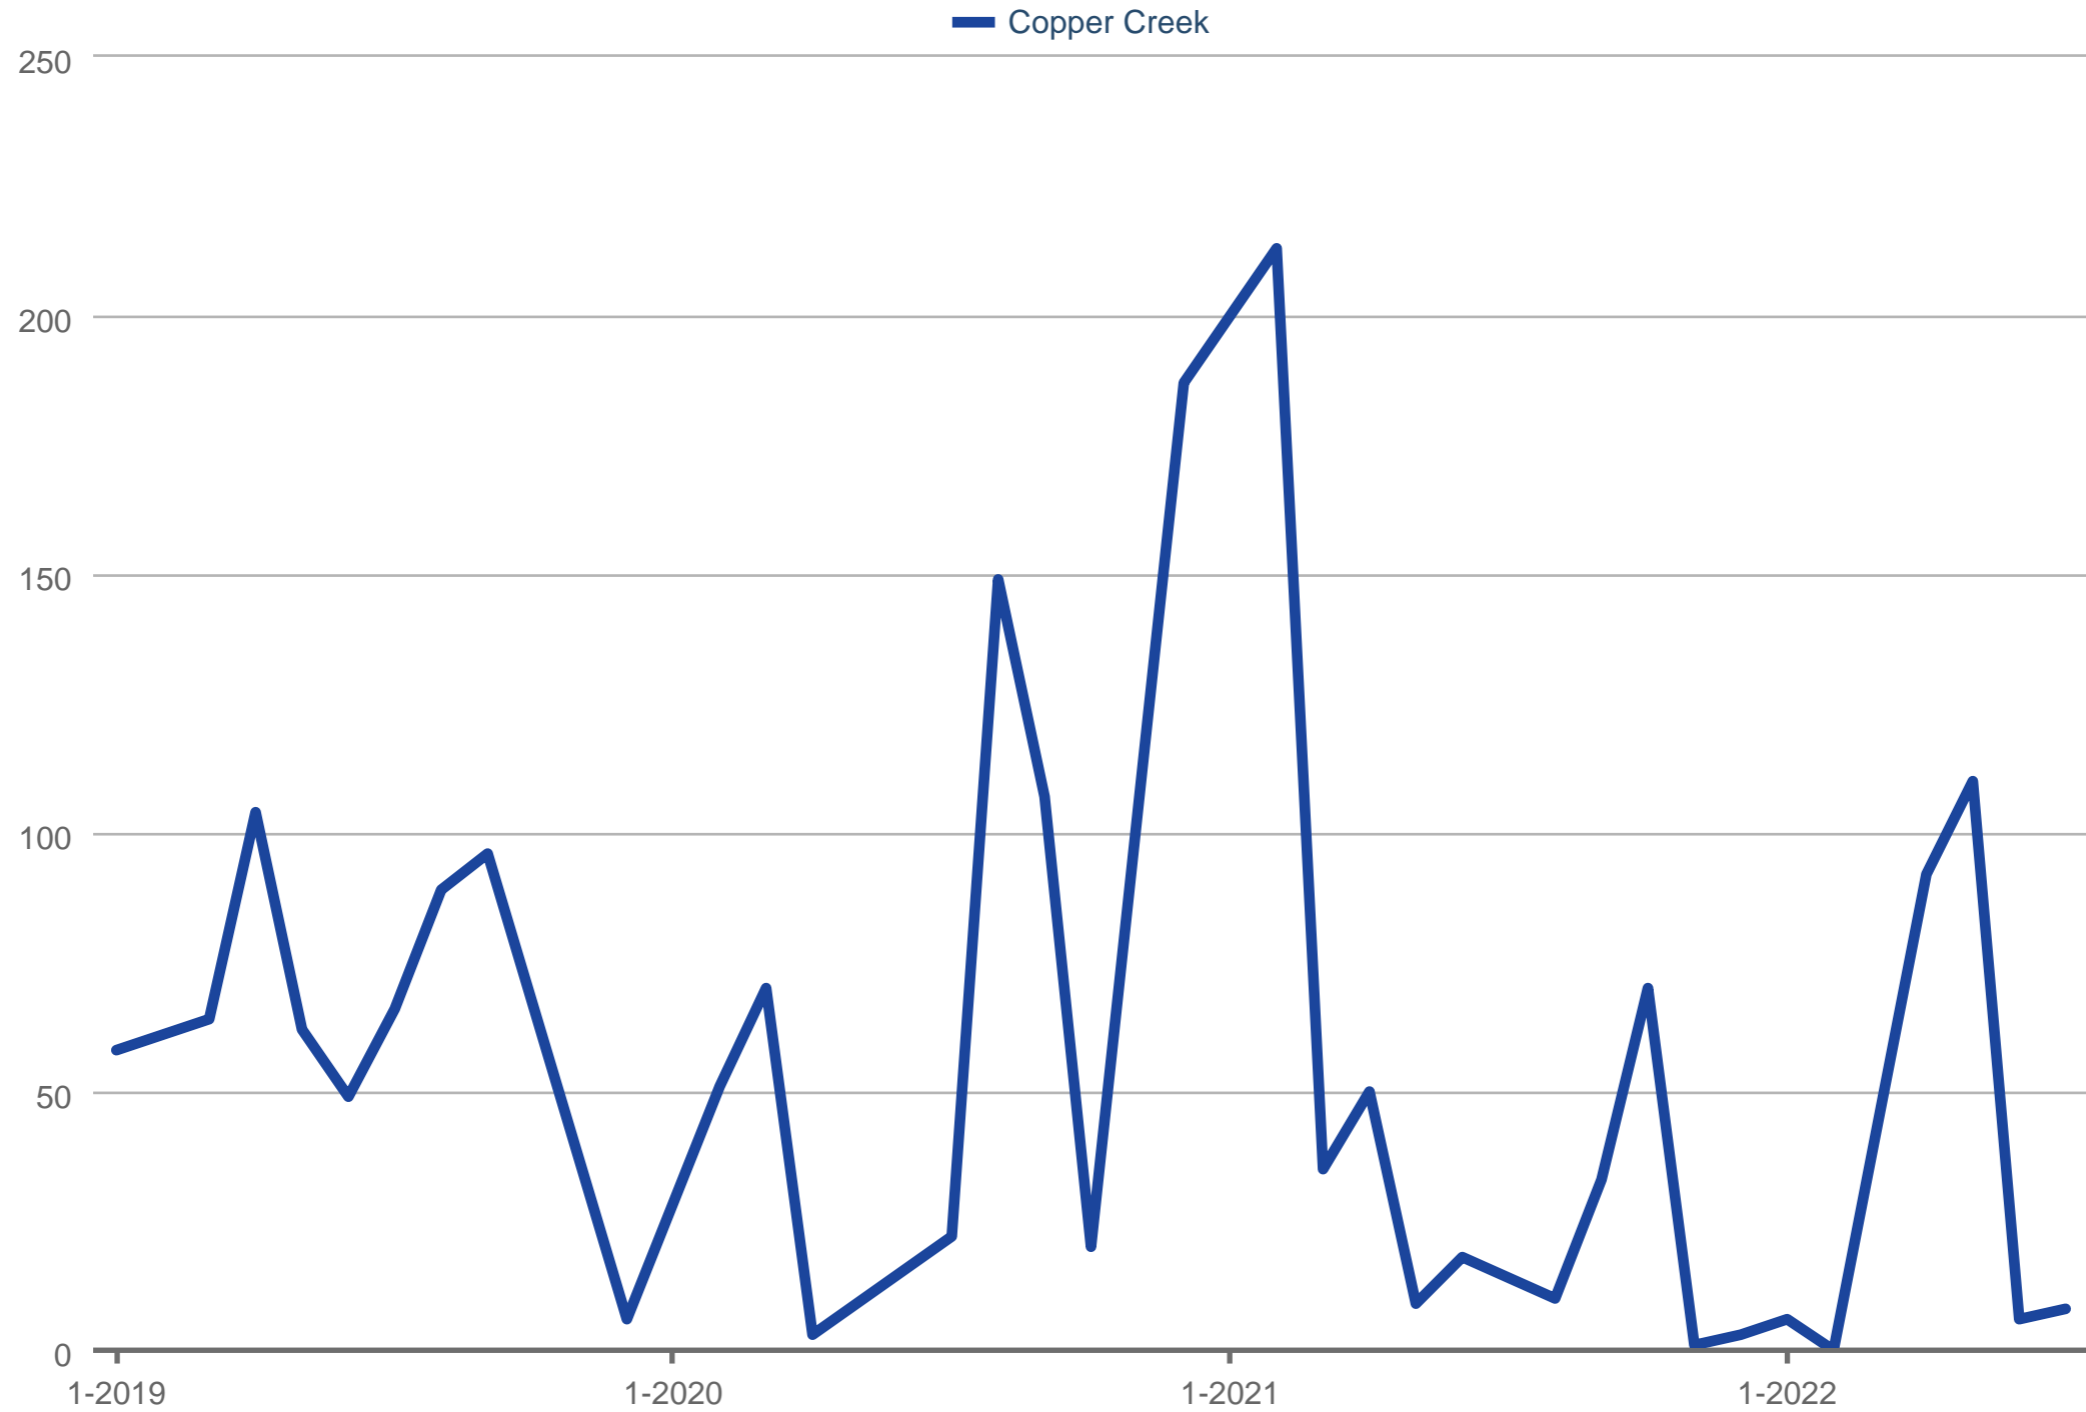

### Average Days on Market

Copper Creek

Each data point is one month of activity. Data is from August 8, 2022.