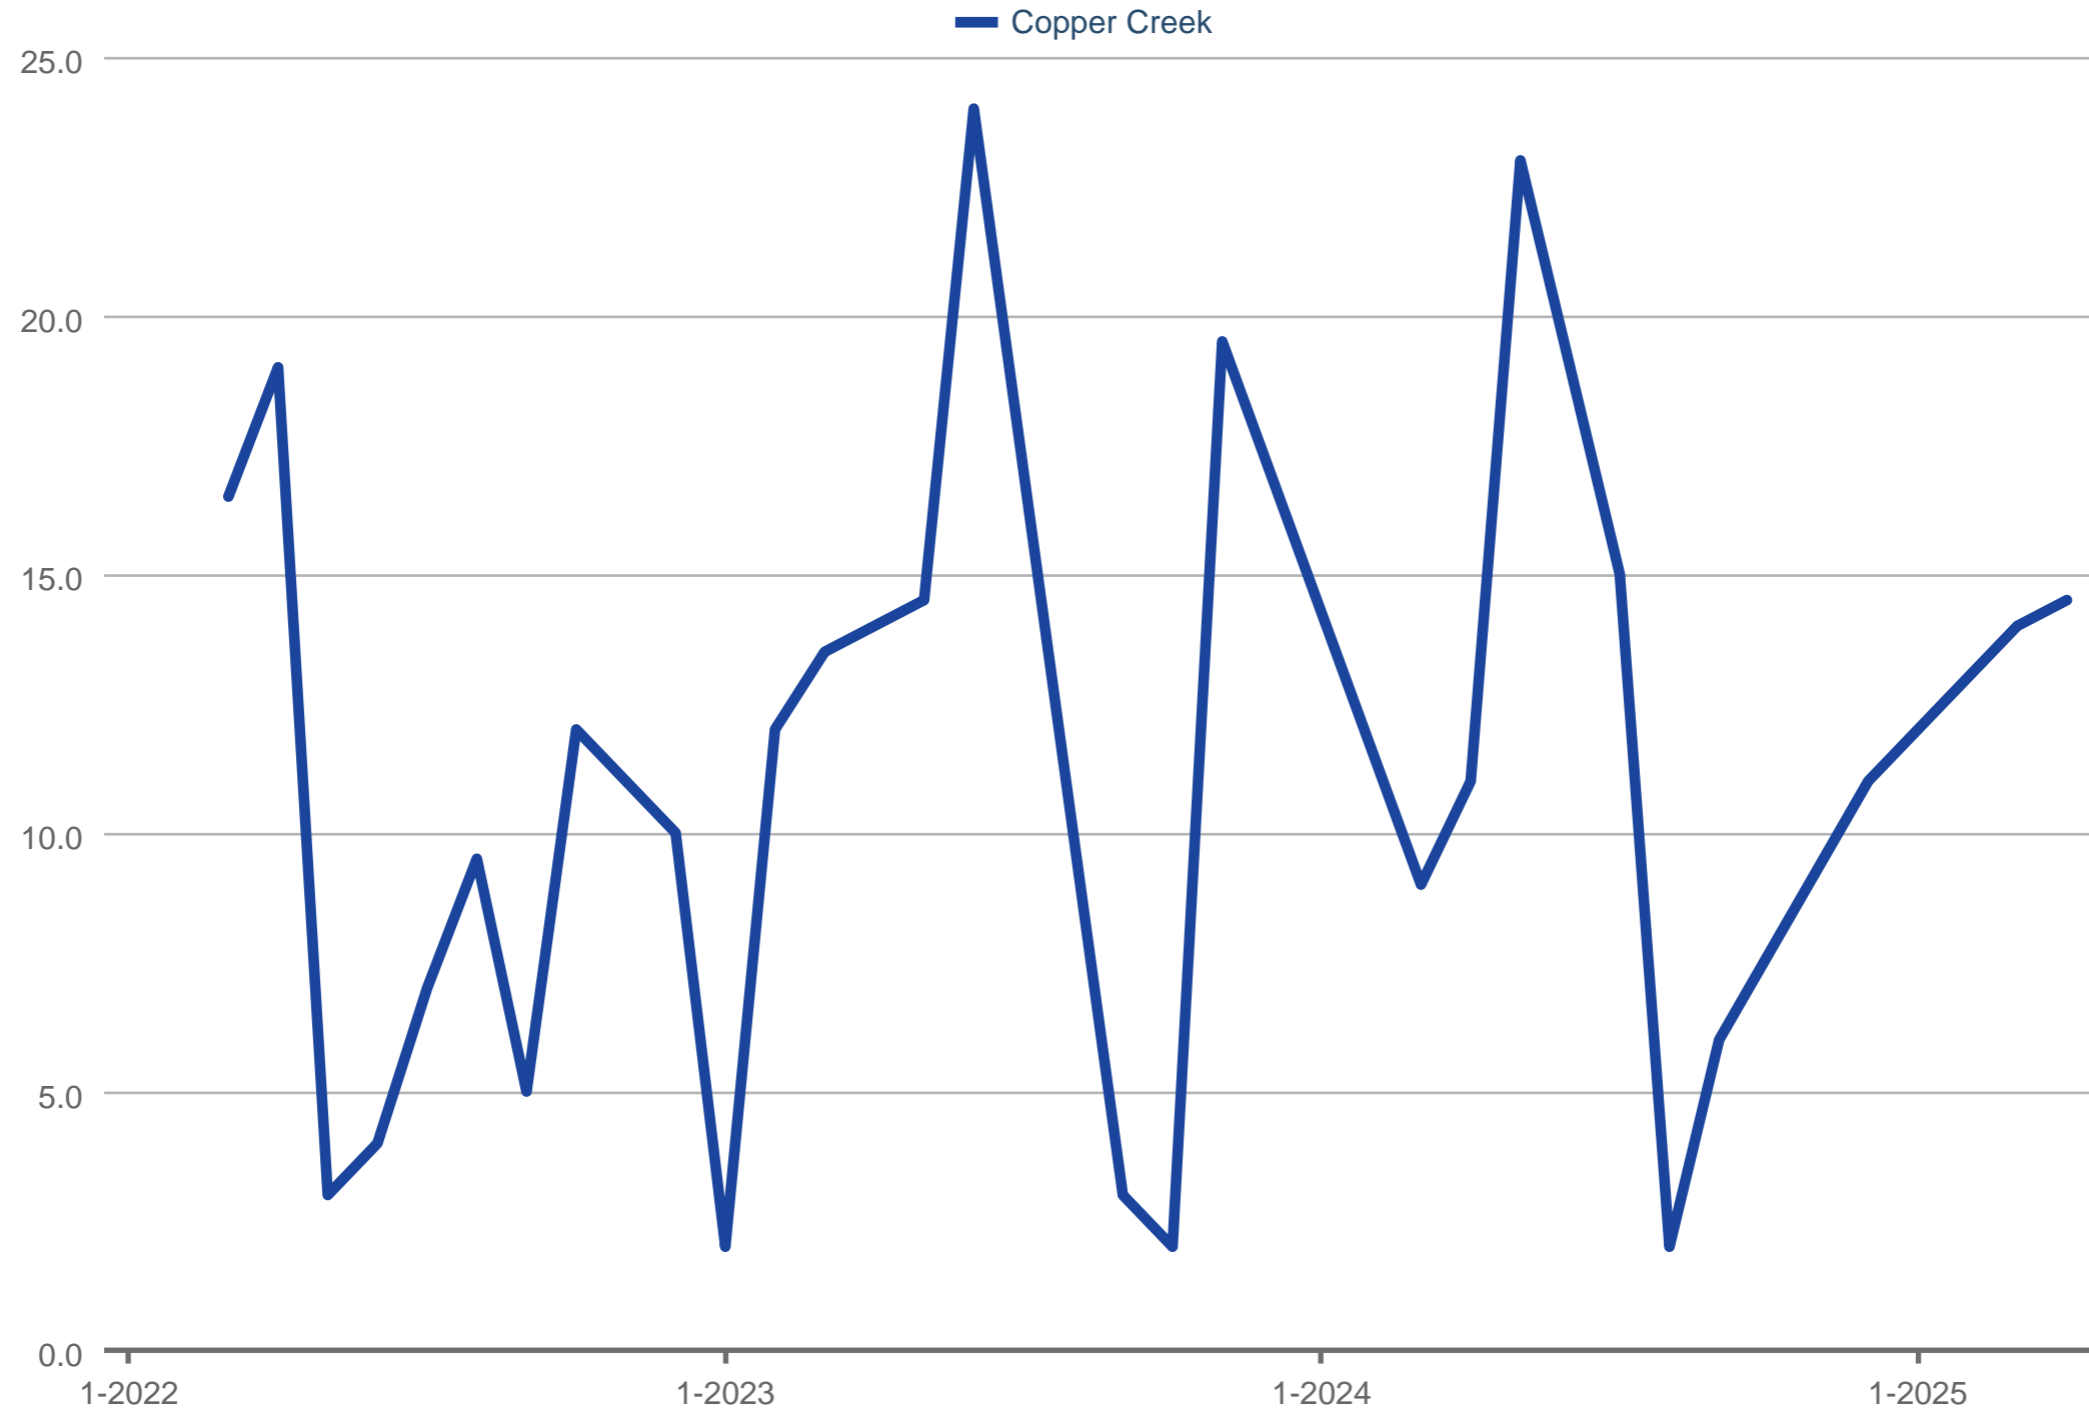

Average Showings to Pending

Copper Creek

Each data point is one month of activity. Data is from May 17, 2025.