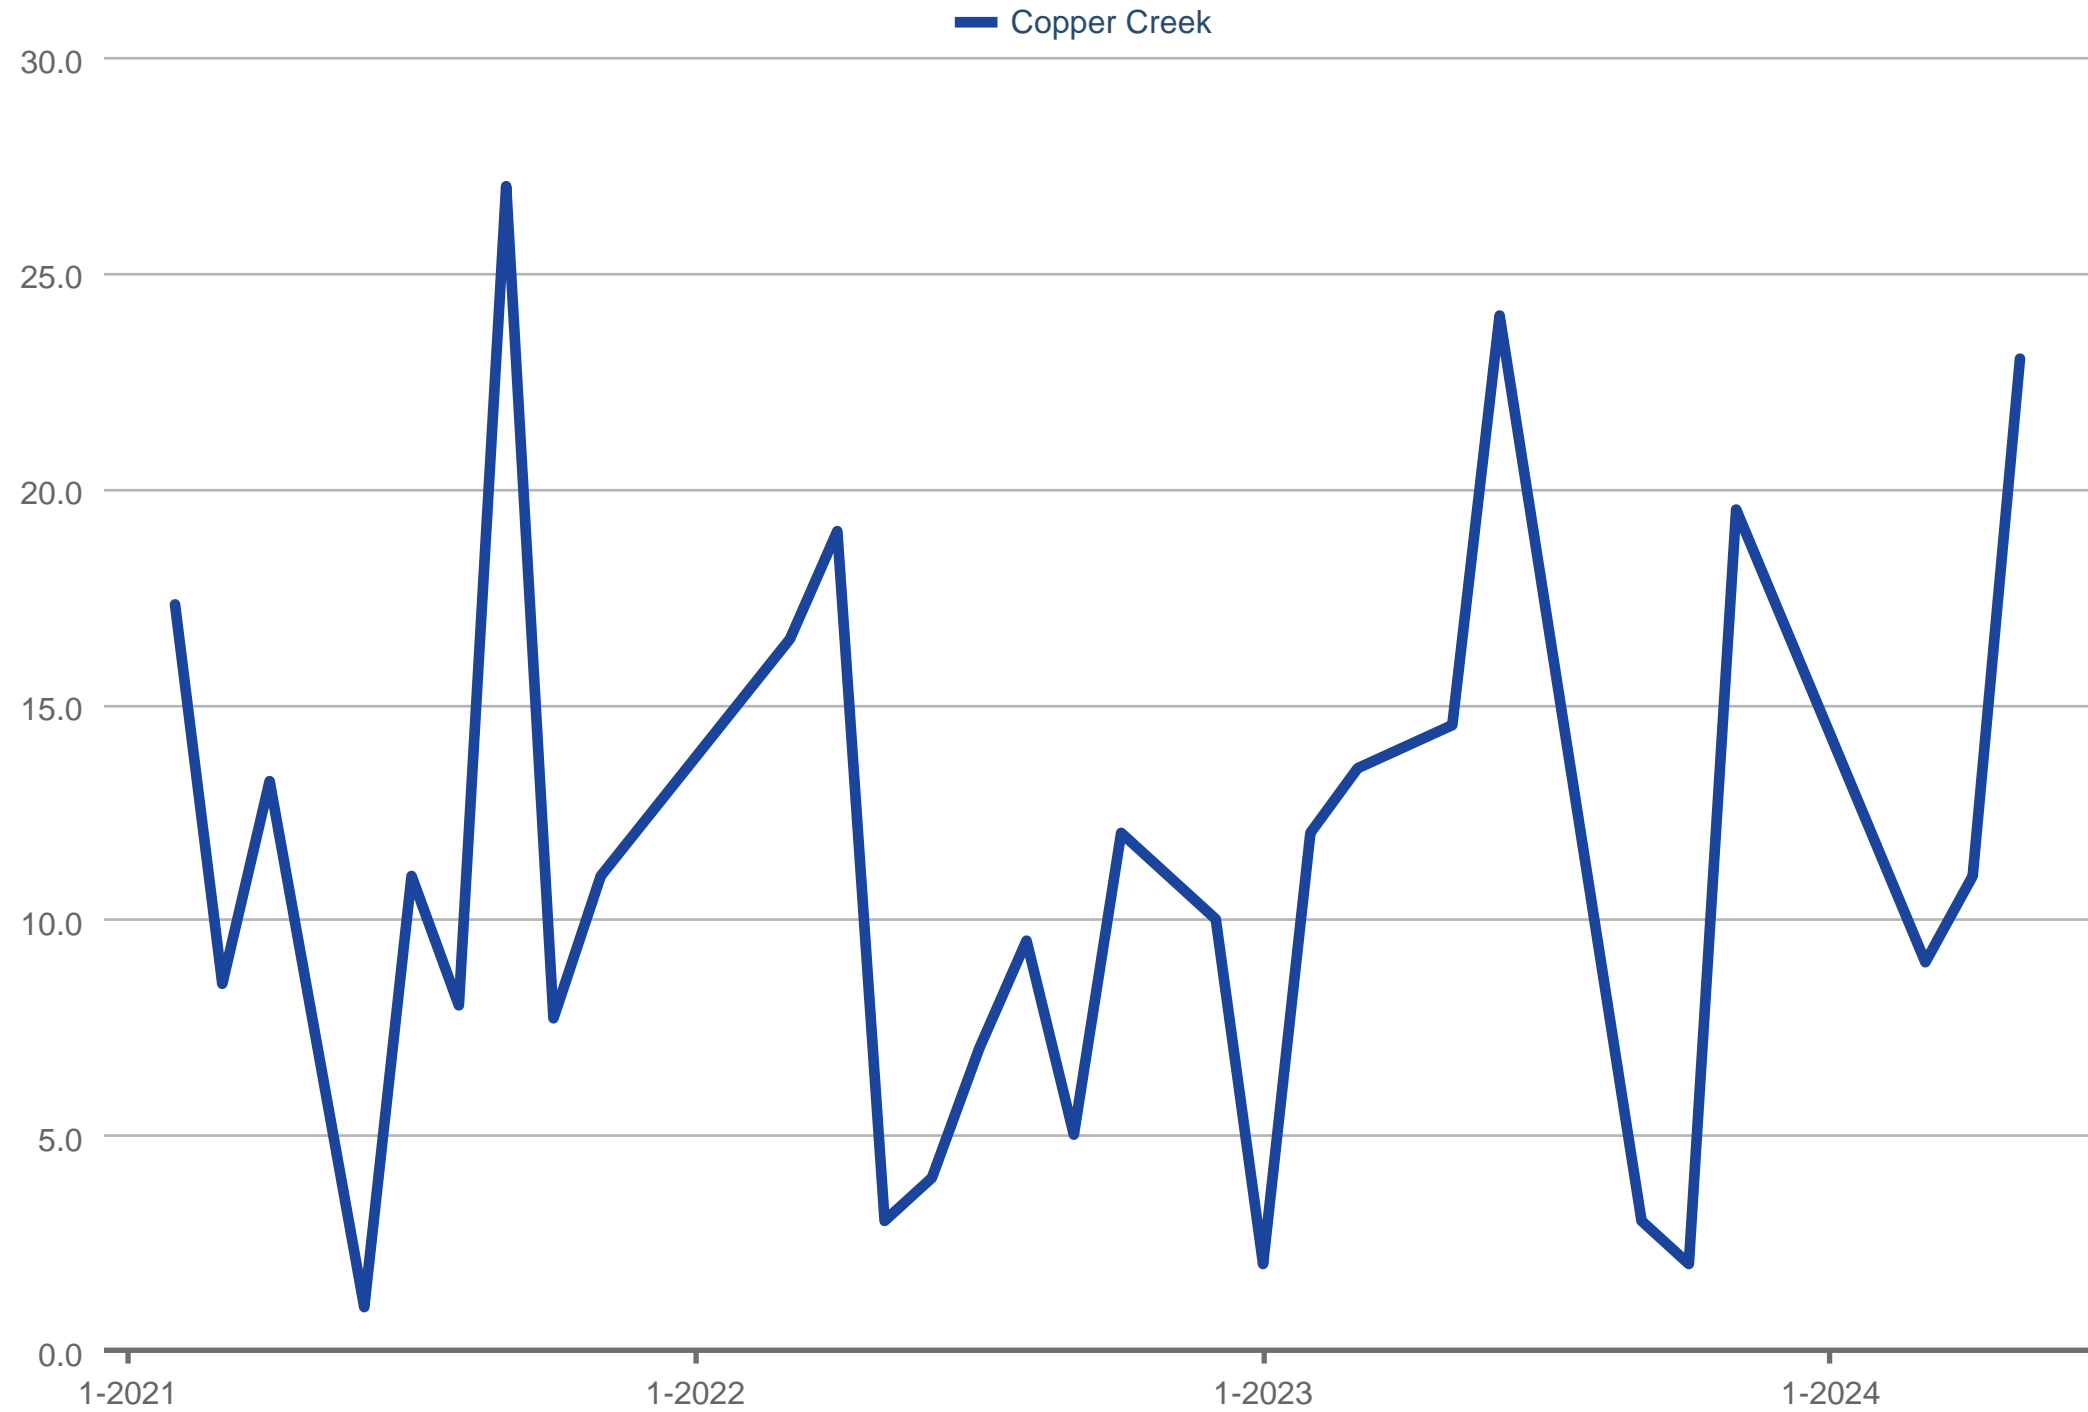

Average Showings to Pending

Copper Creek

Each data point is one month of activity. Data is from July 27, 2024.

All data from RMLS Alliance. InfoSparks © 2024 ShowingTime.