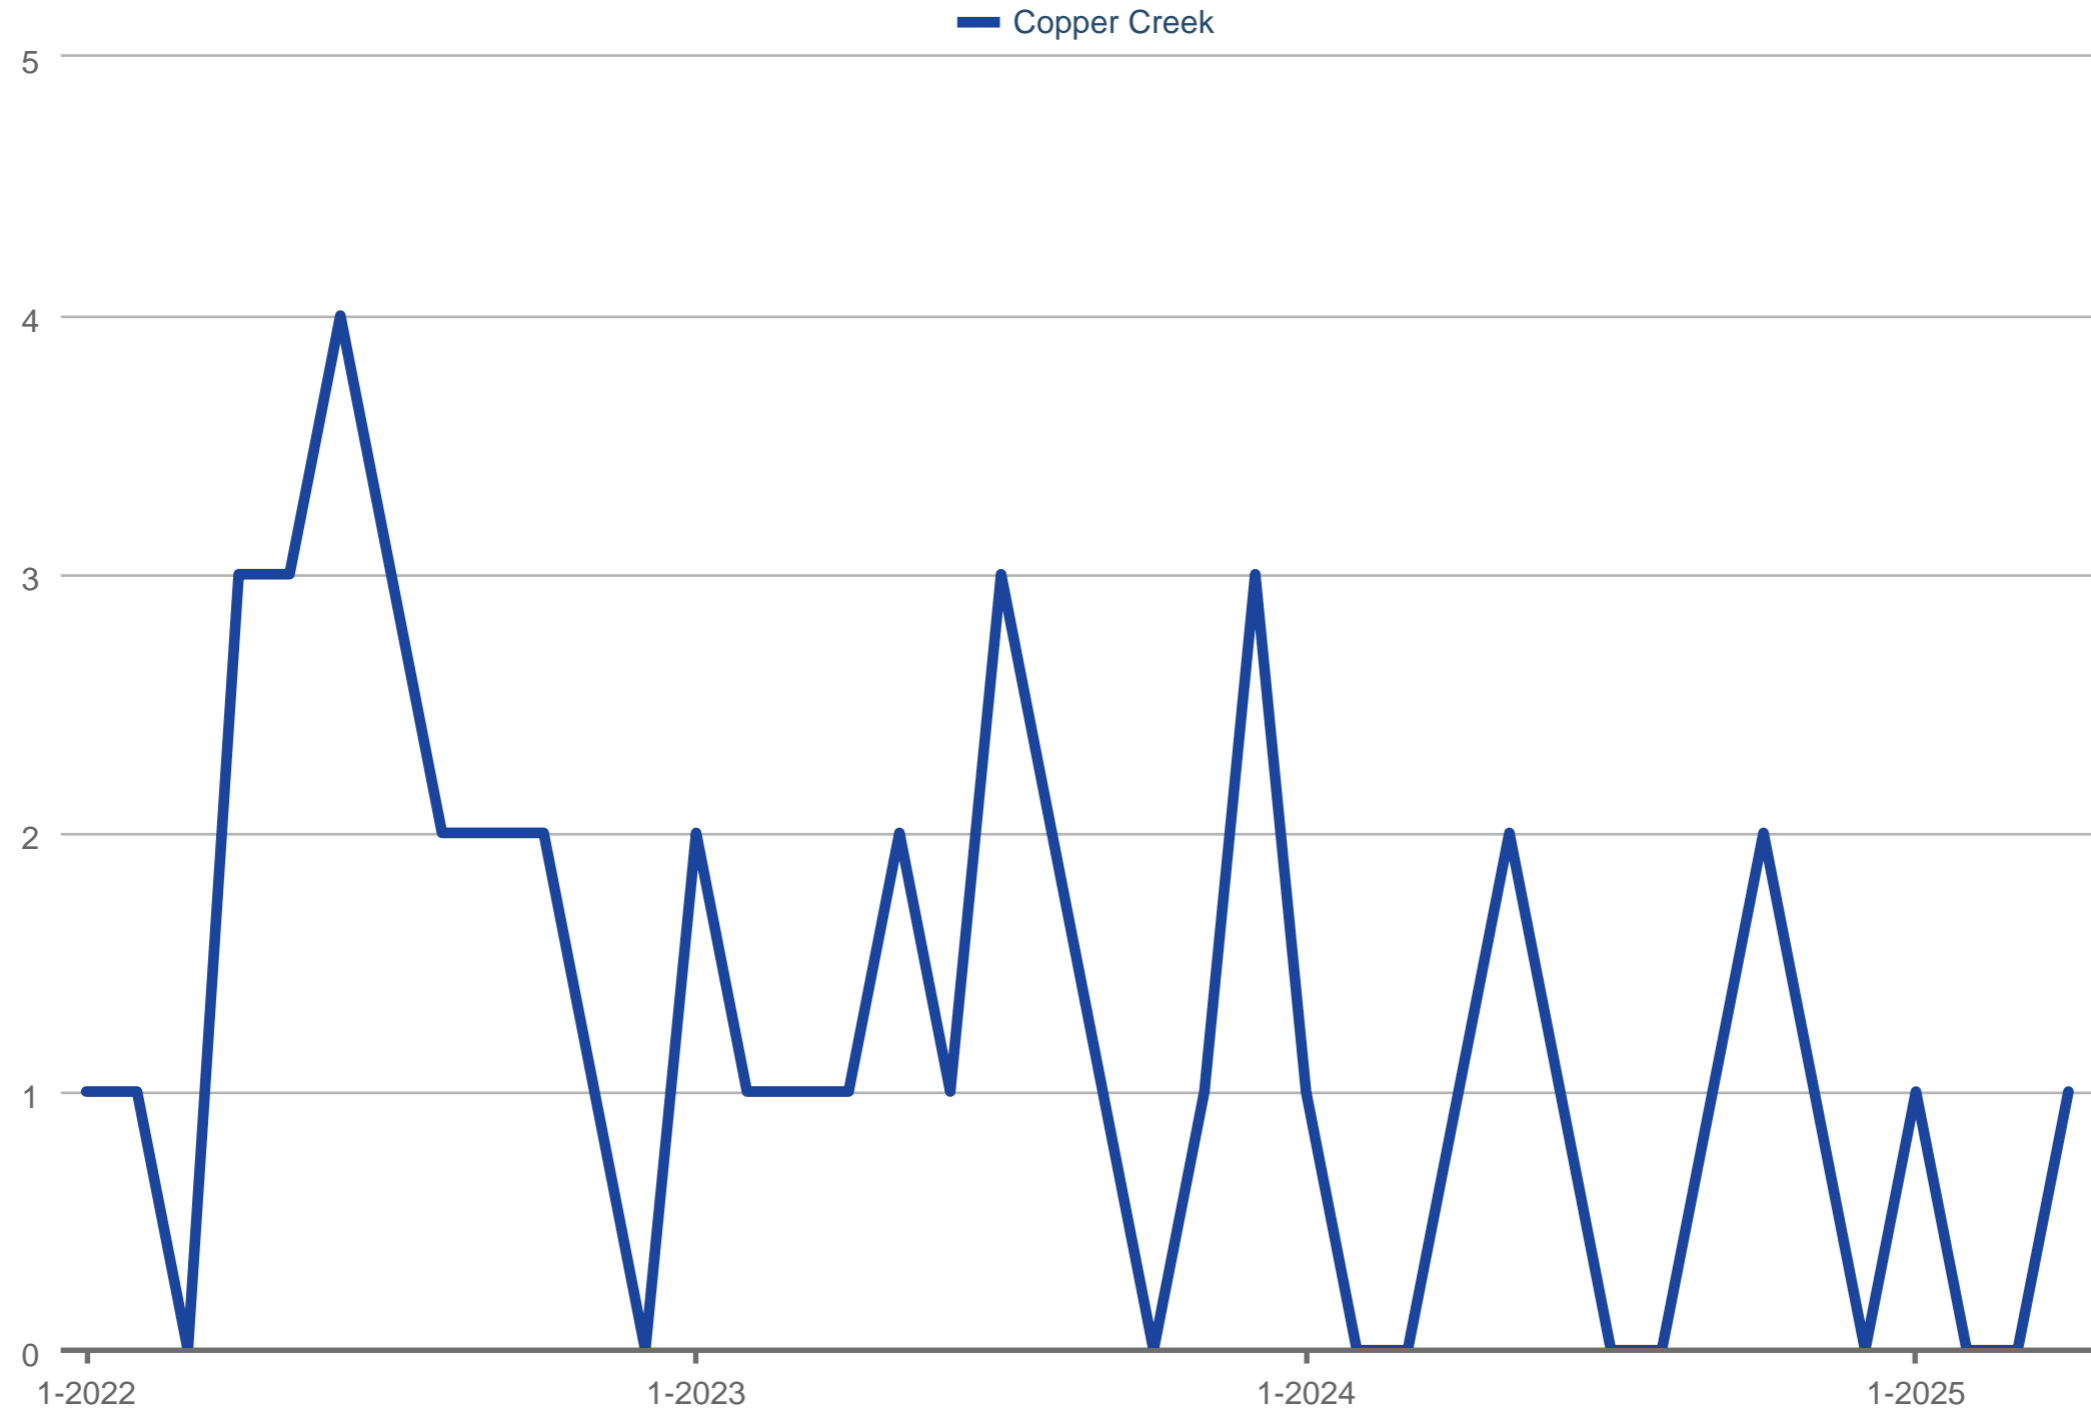

### Closed Sales

Copper Creek

Each data point is one month of activity. Data is from May 17, 2025.