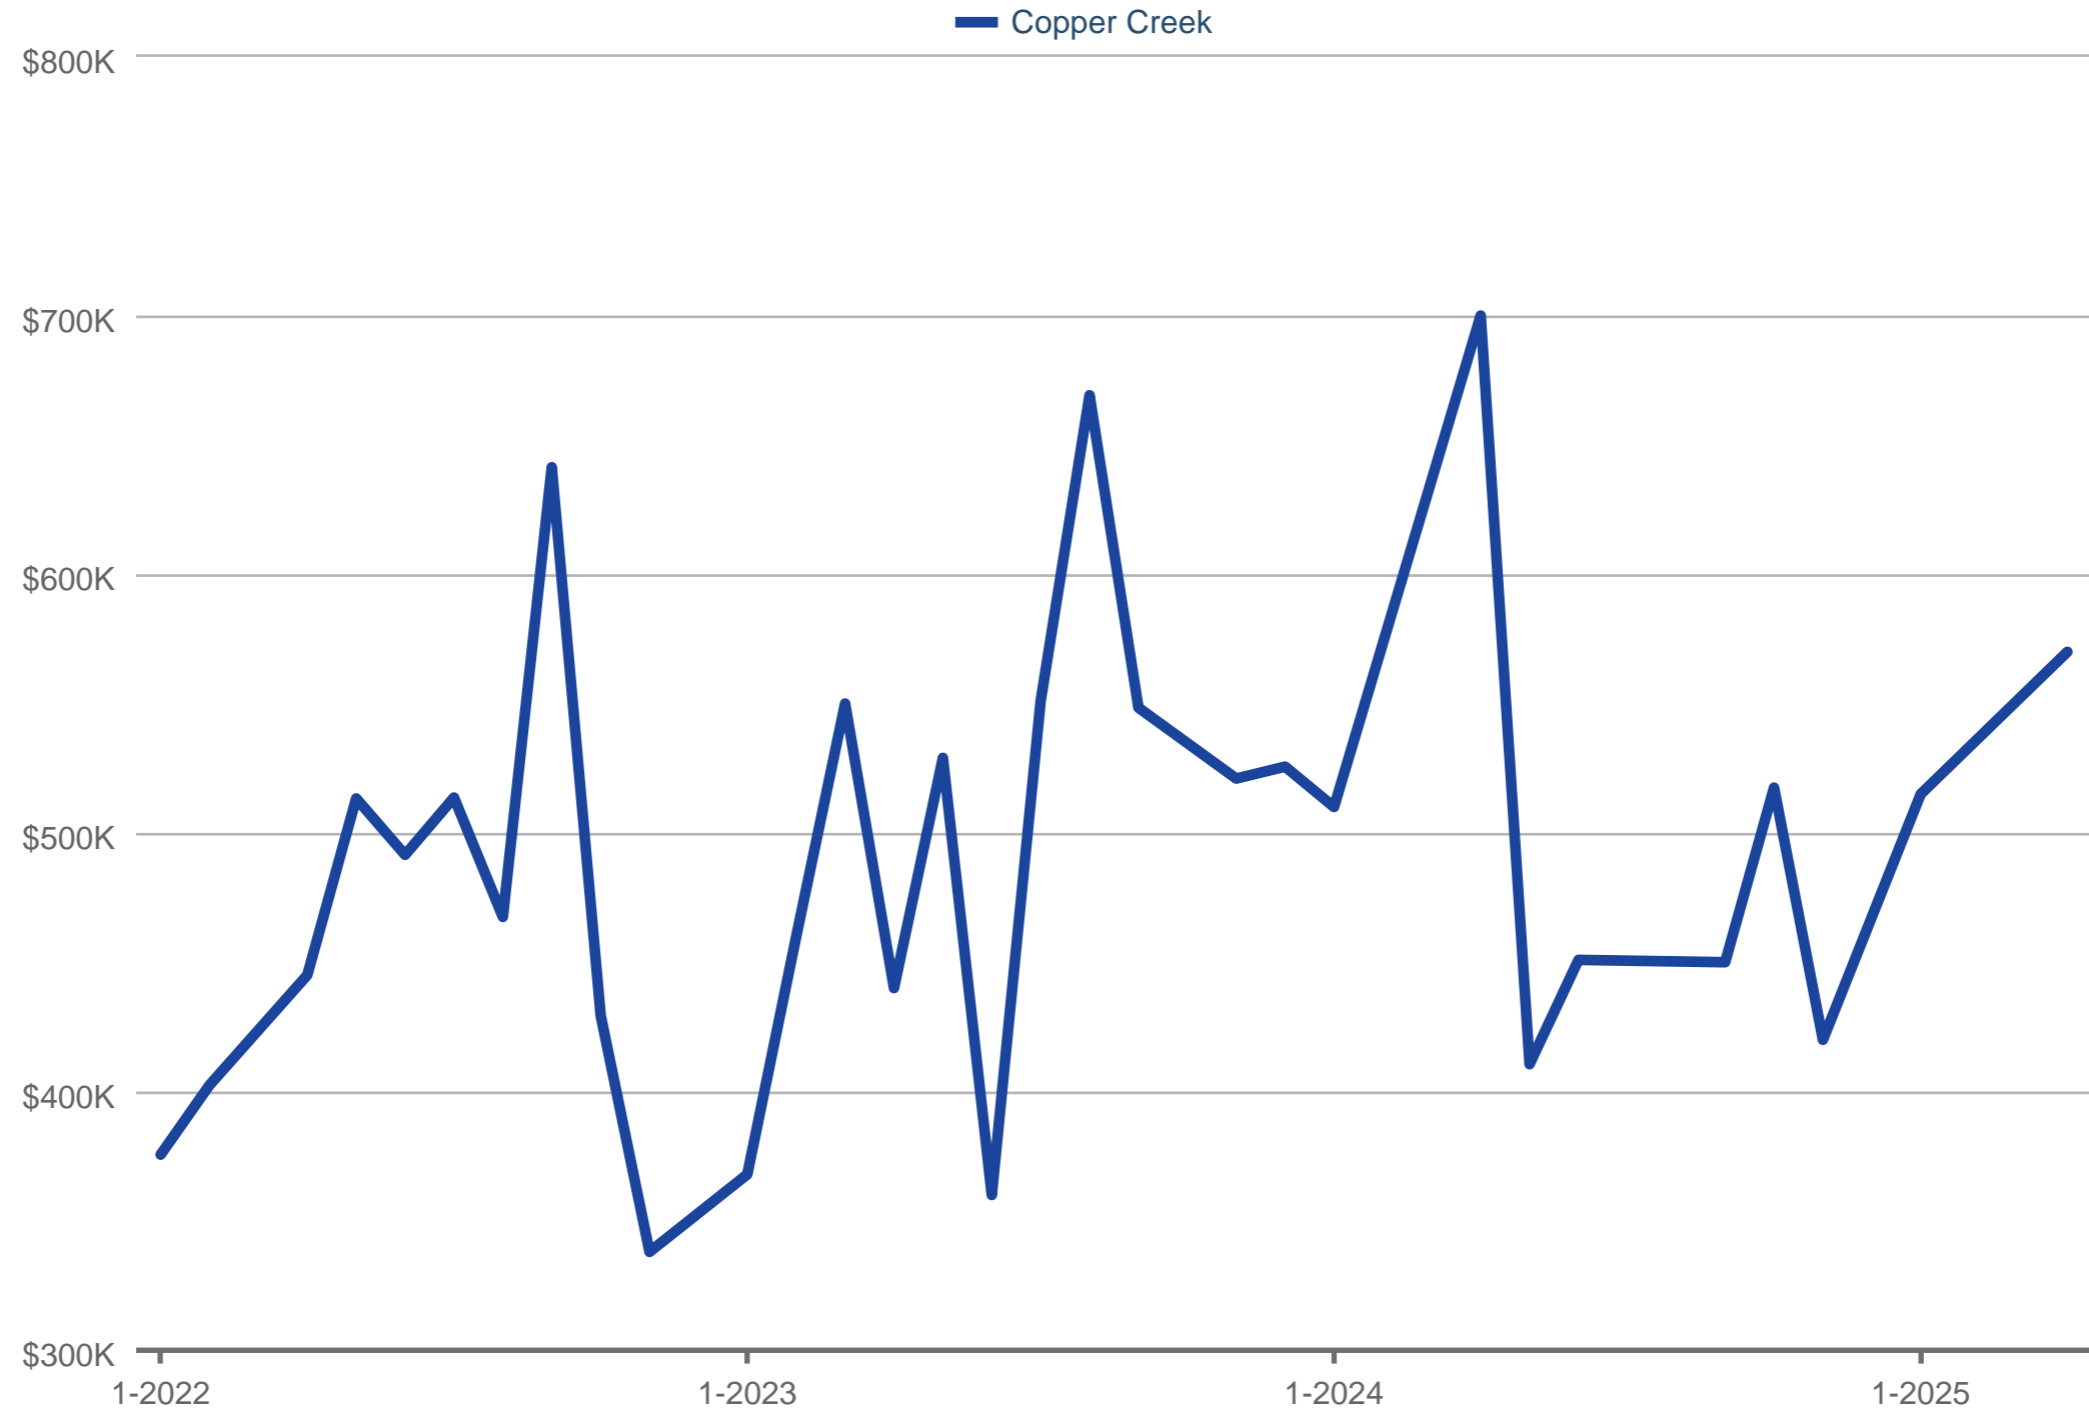

Average Sales Price

Copper Creek

Each data point is one month of activity. Data is from May 17, 2025.