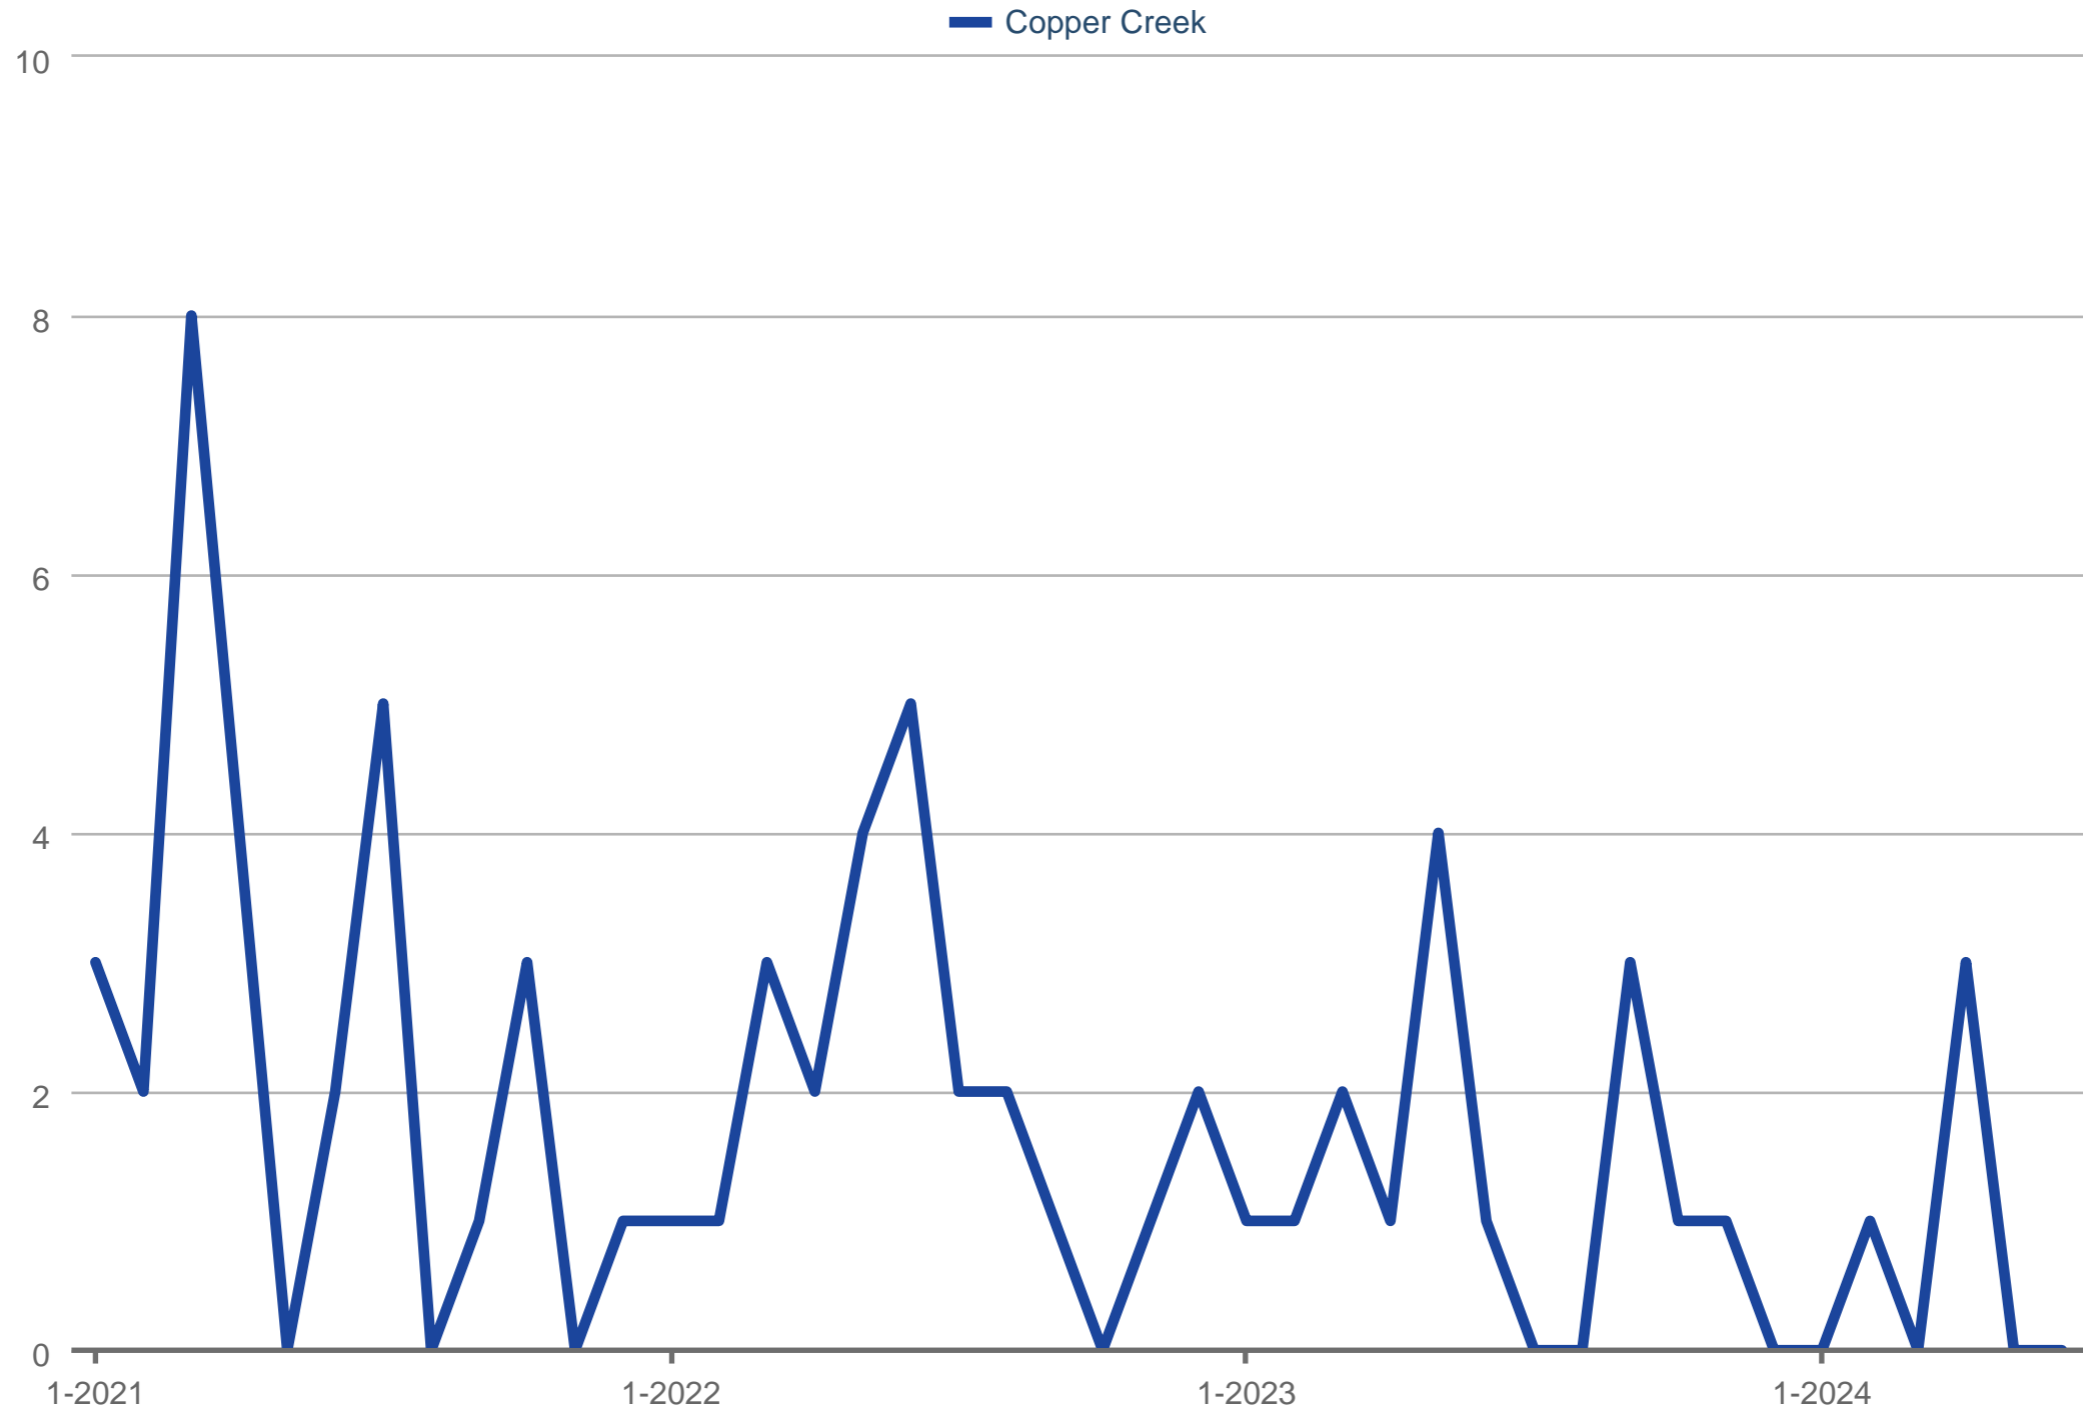

New Listings

Copper Creek

Each data point is one month of activity. Data is from July 27, 2024.