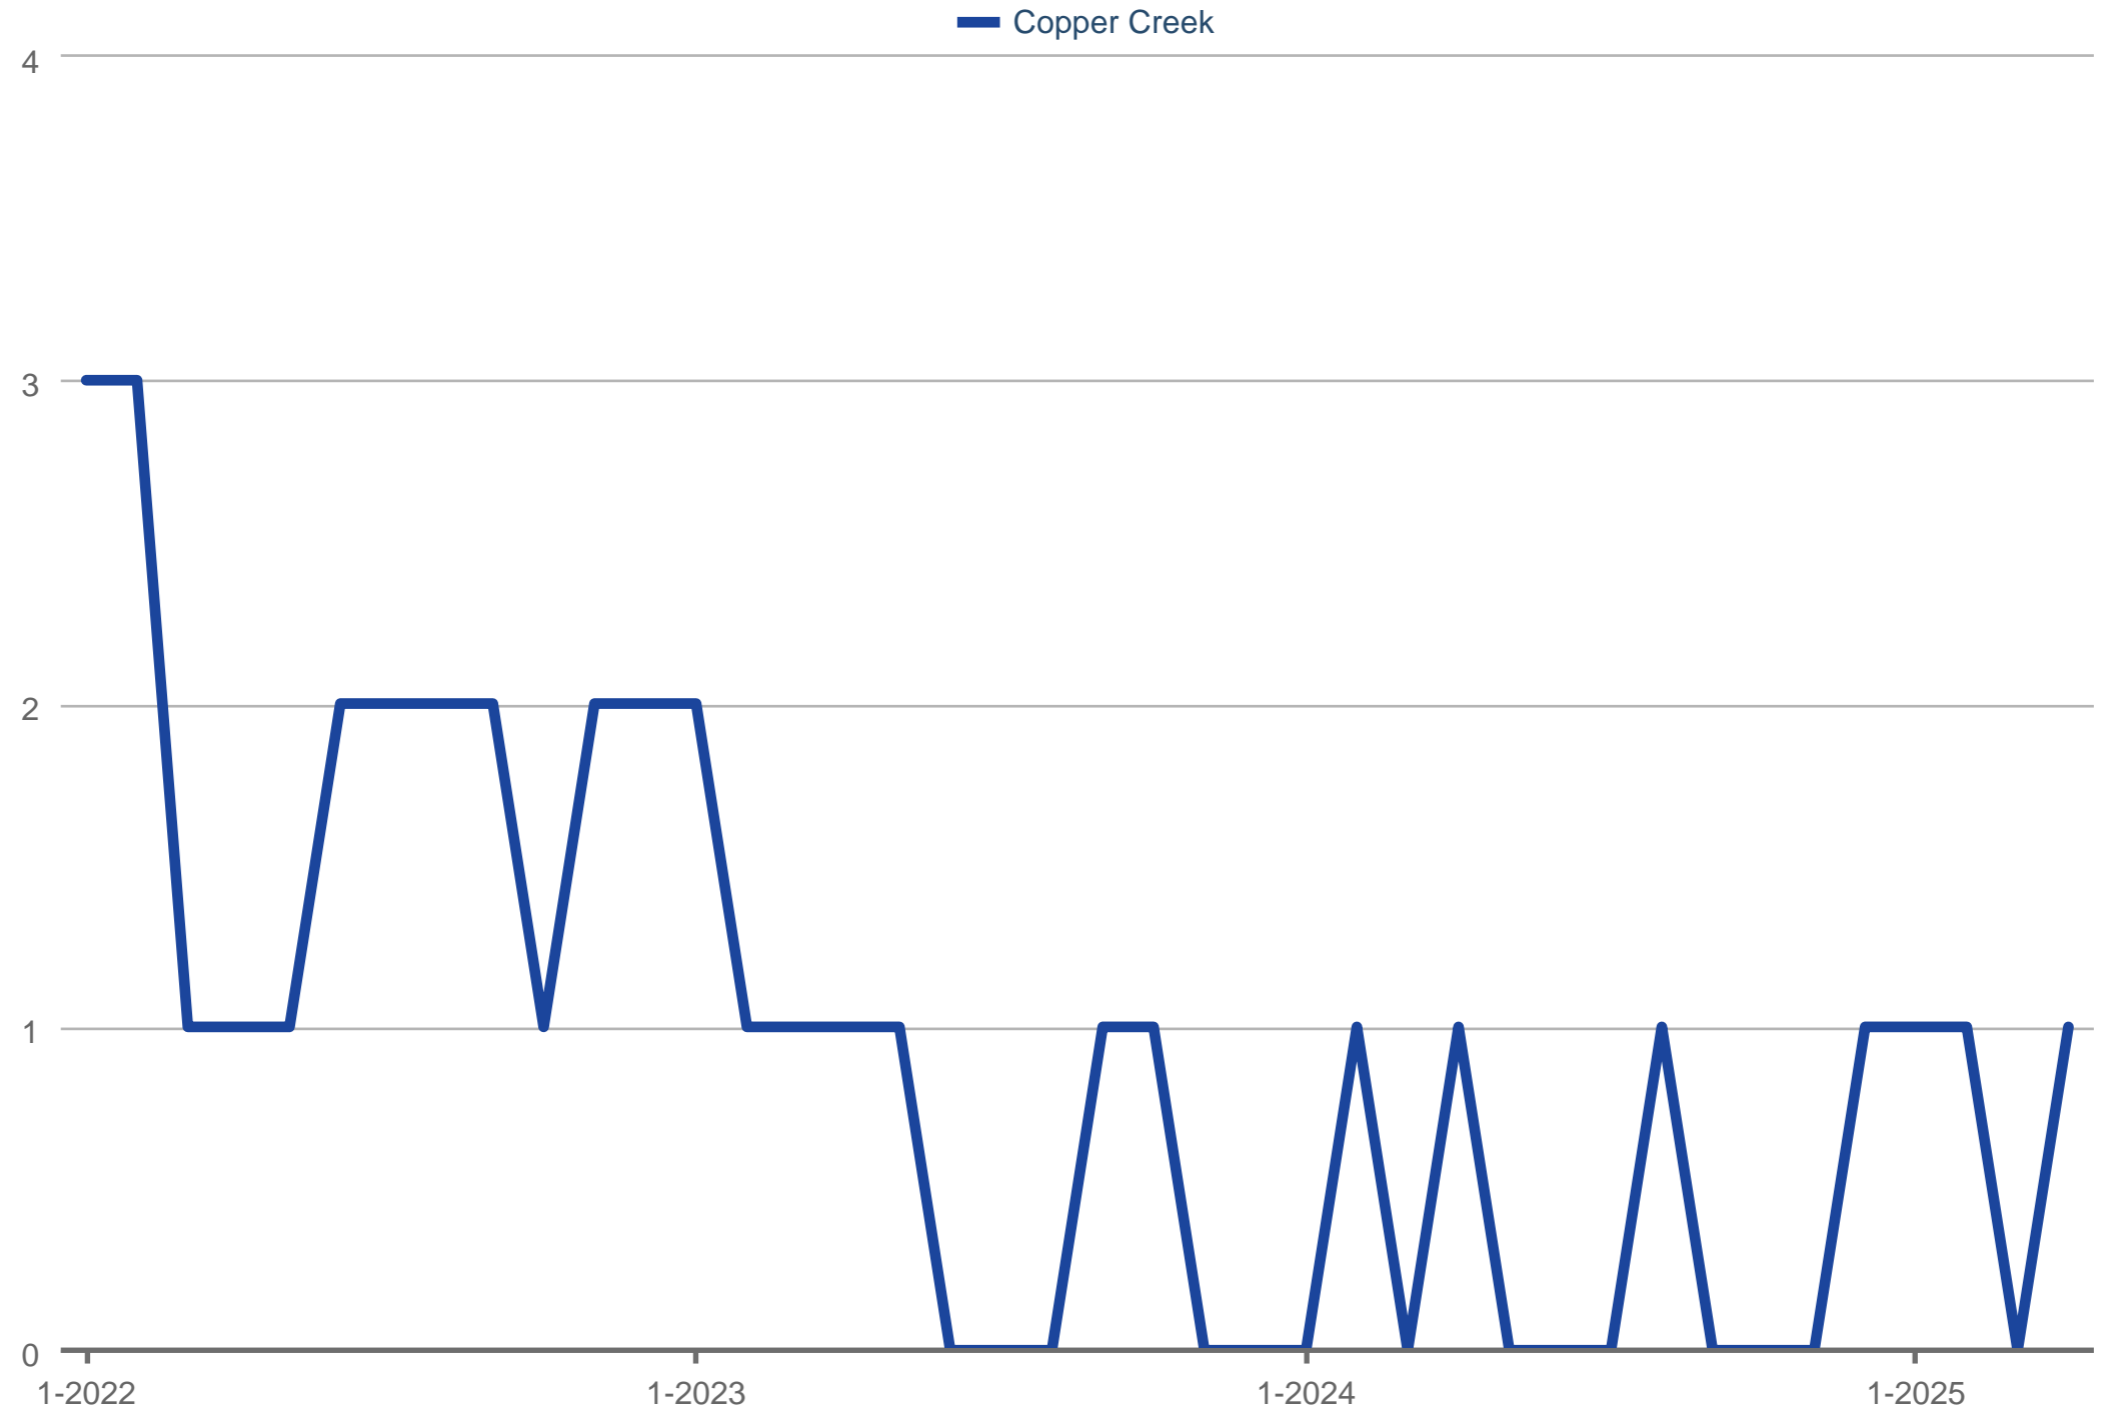

Homes for Sale

Copper Creek

Each data point is one month of activity. Data is from May 17, 2025.