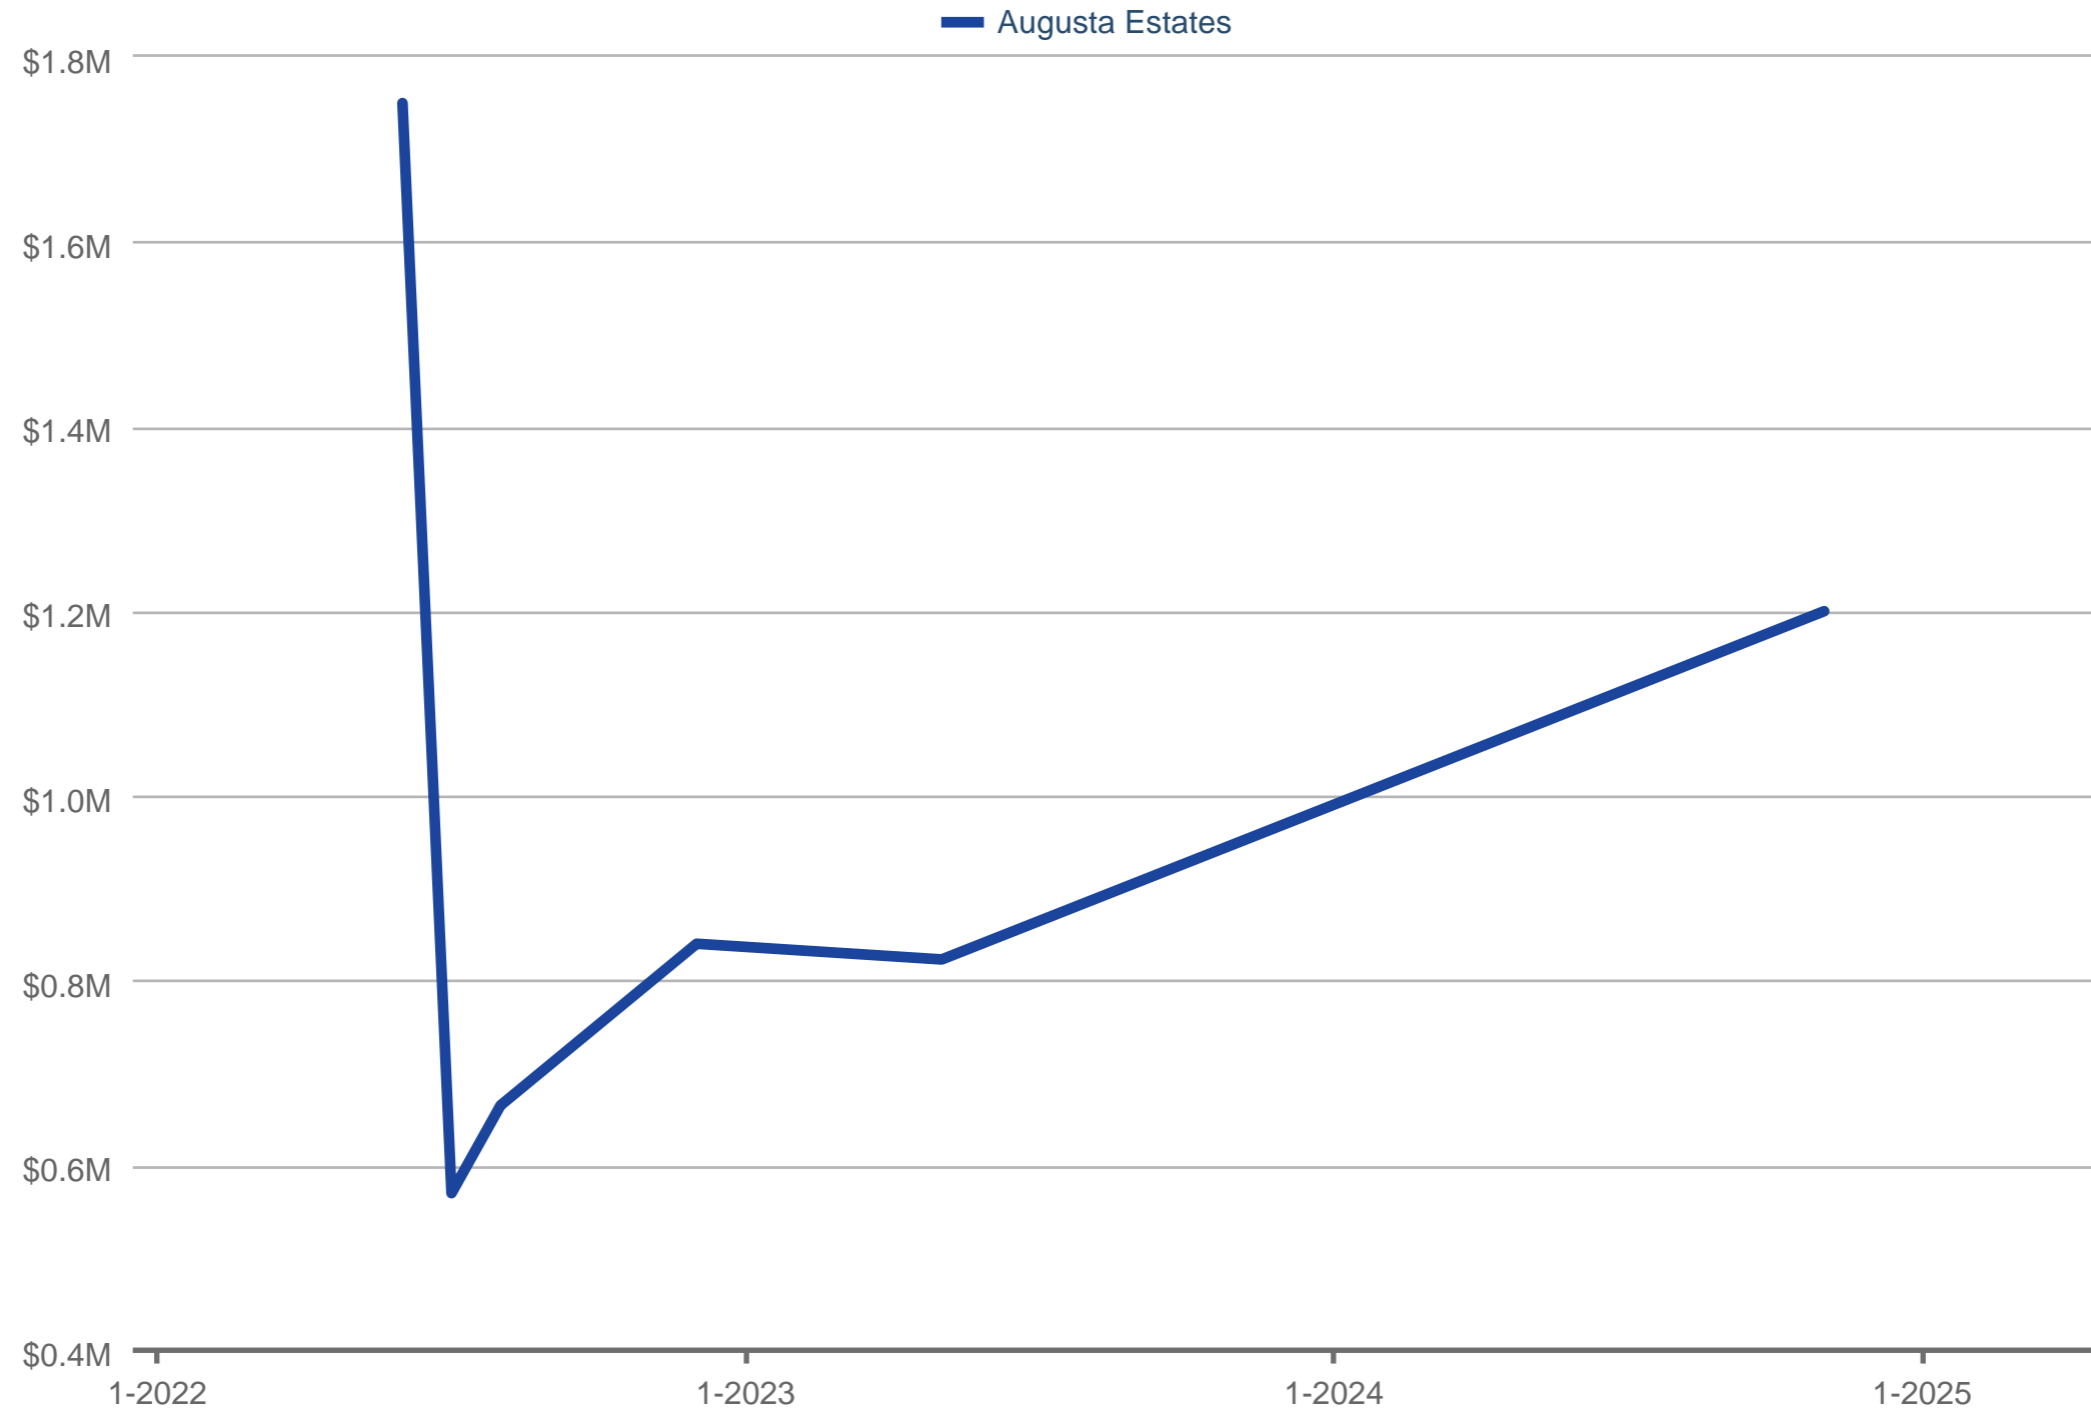

### Dollar Volume of Closed Sales

Augusta Estates

Each data point is one month of activity. Data is from May 17, 2025.