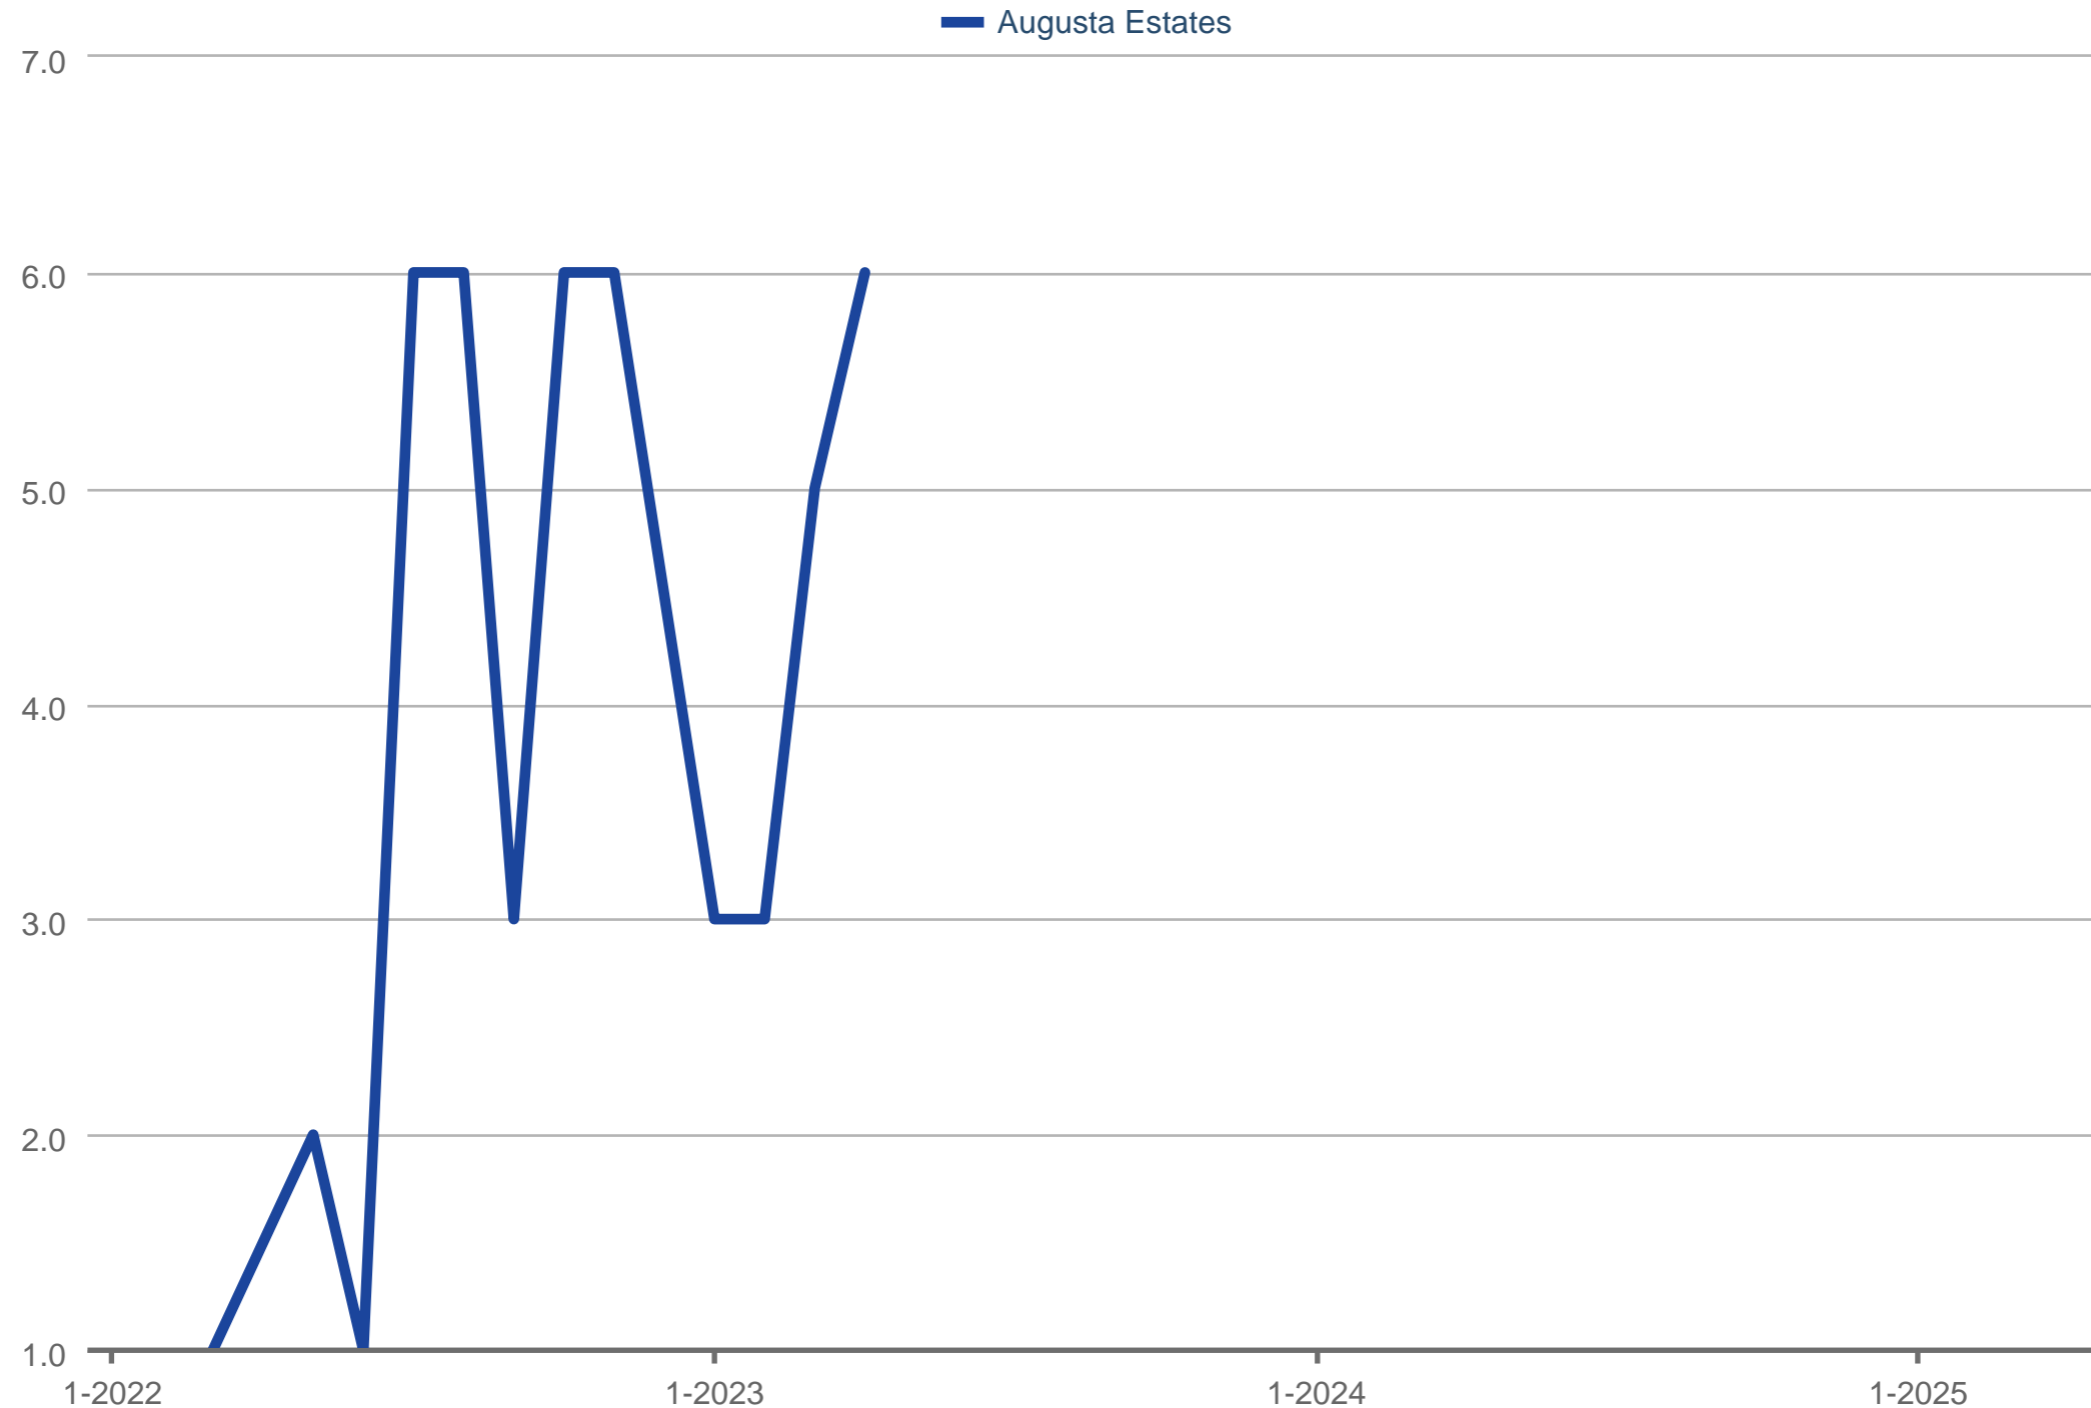

Showings Per Listing

Augusta Estates

Each data point is one month of activity. Data is from May 17, 2025.