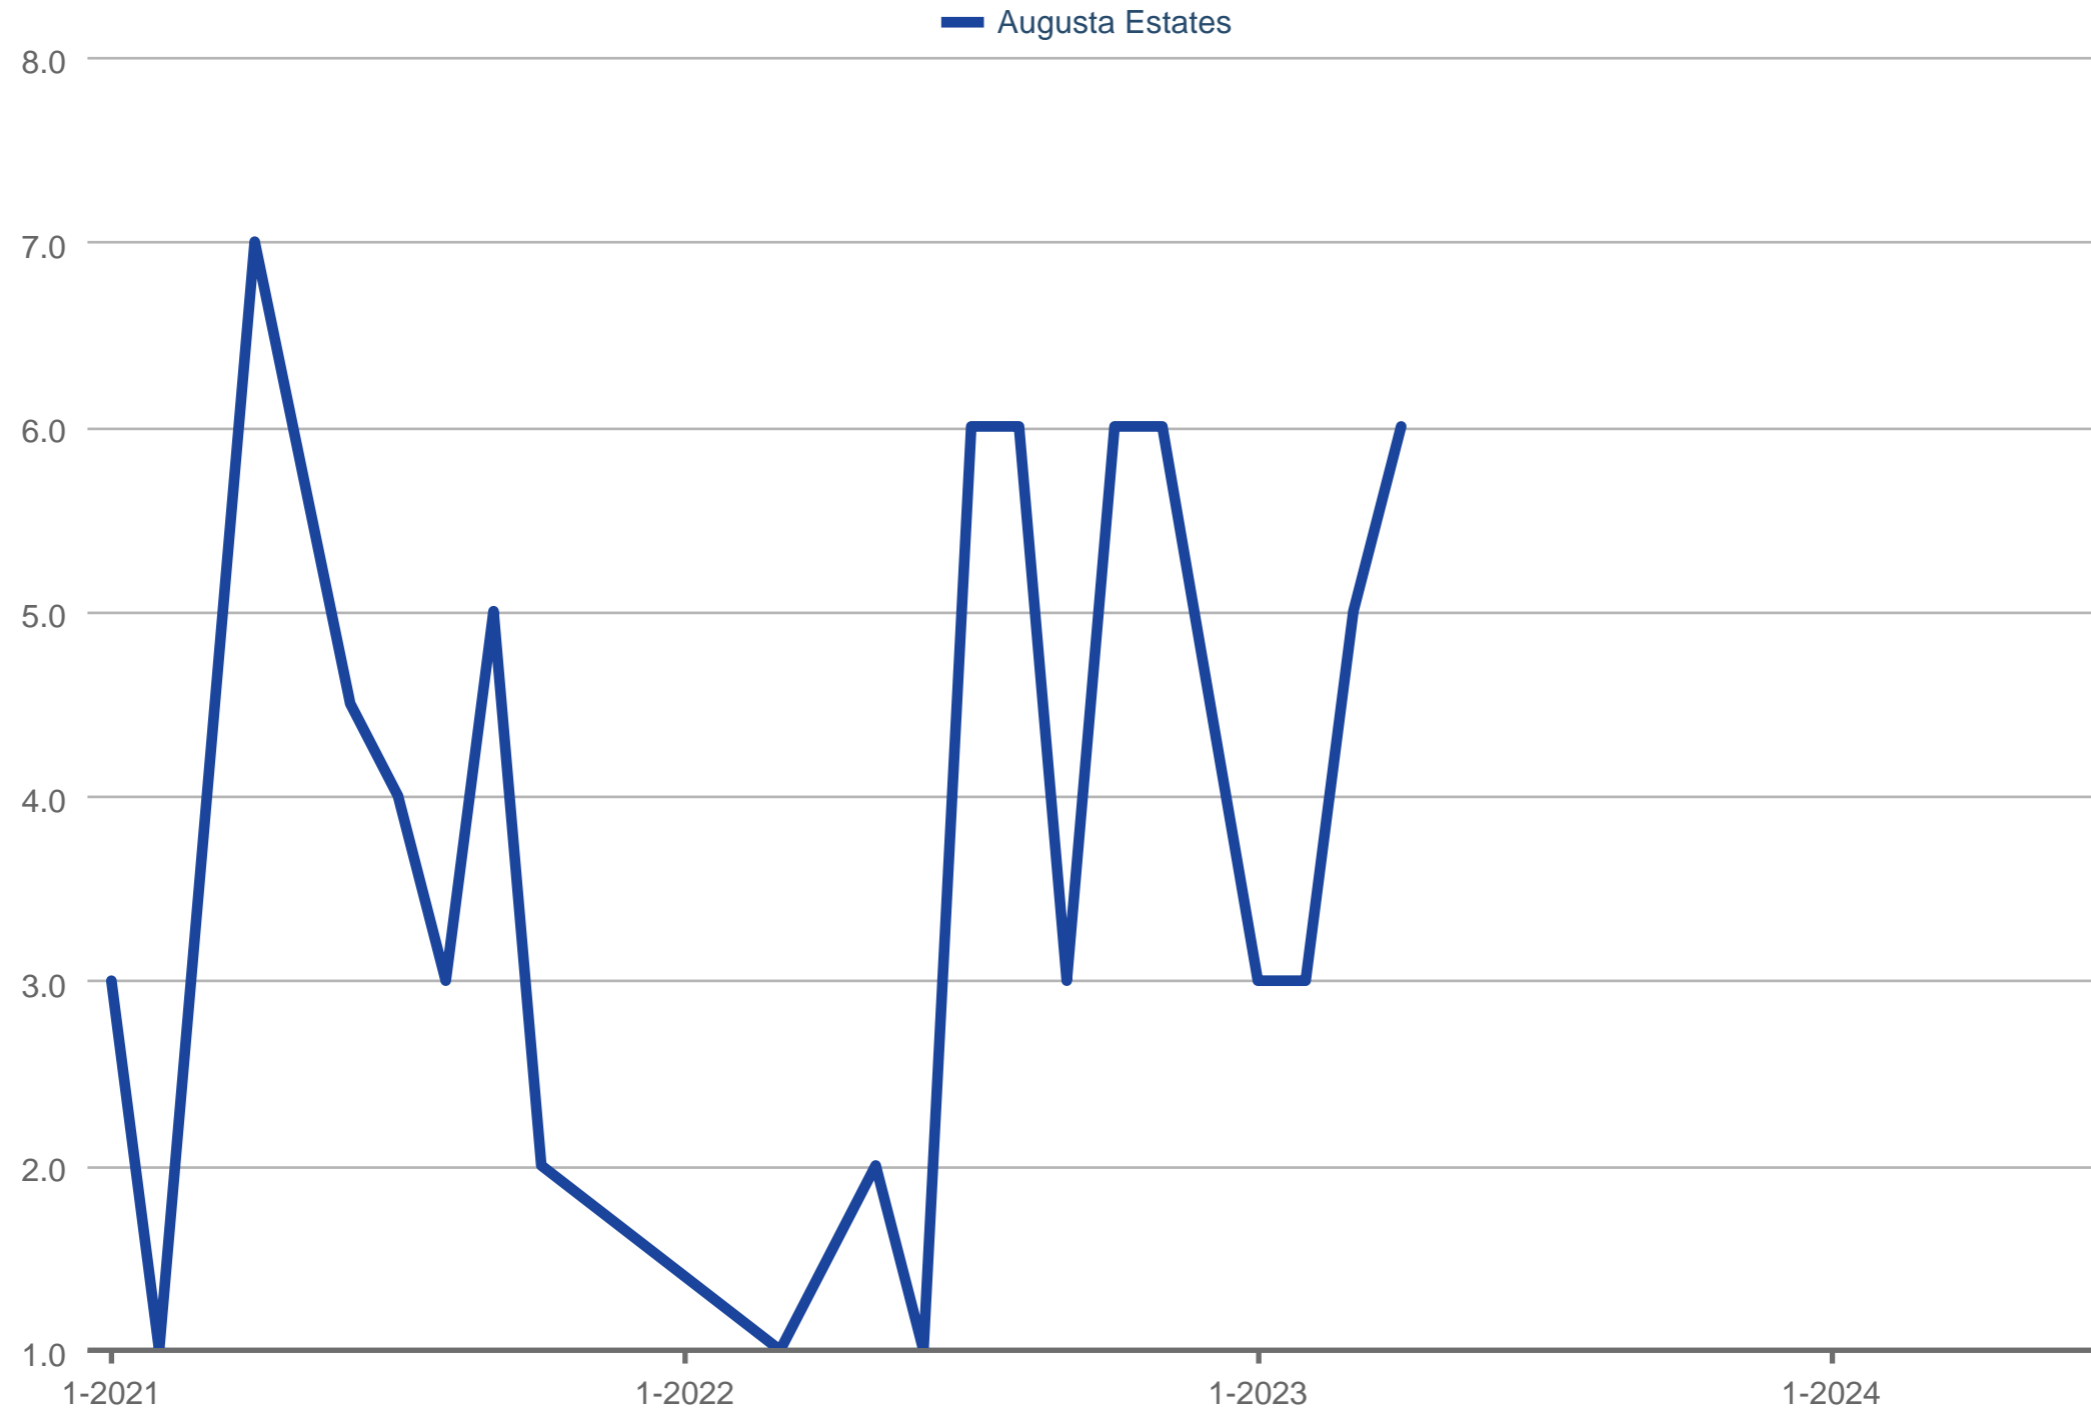

Showings Per Listing

Augusta Estates

Each data point is one month of activity. Data is from July 27, 2024.