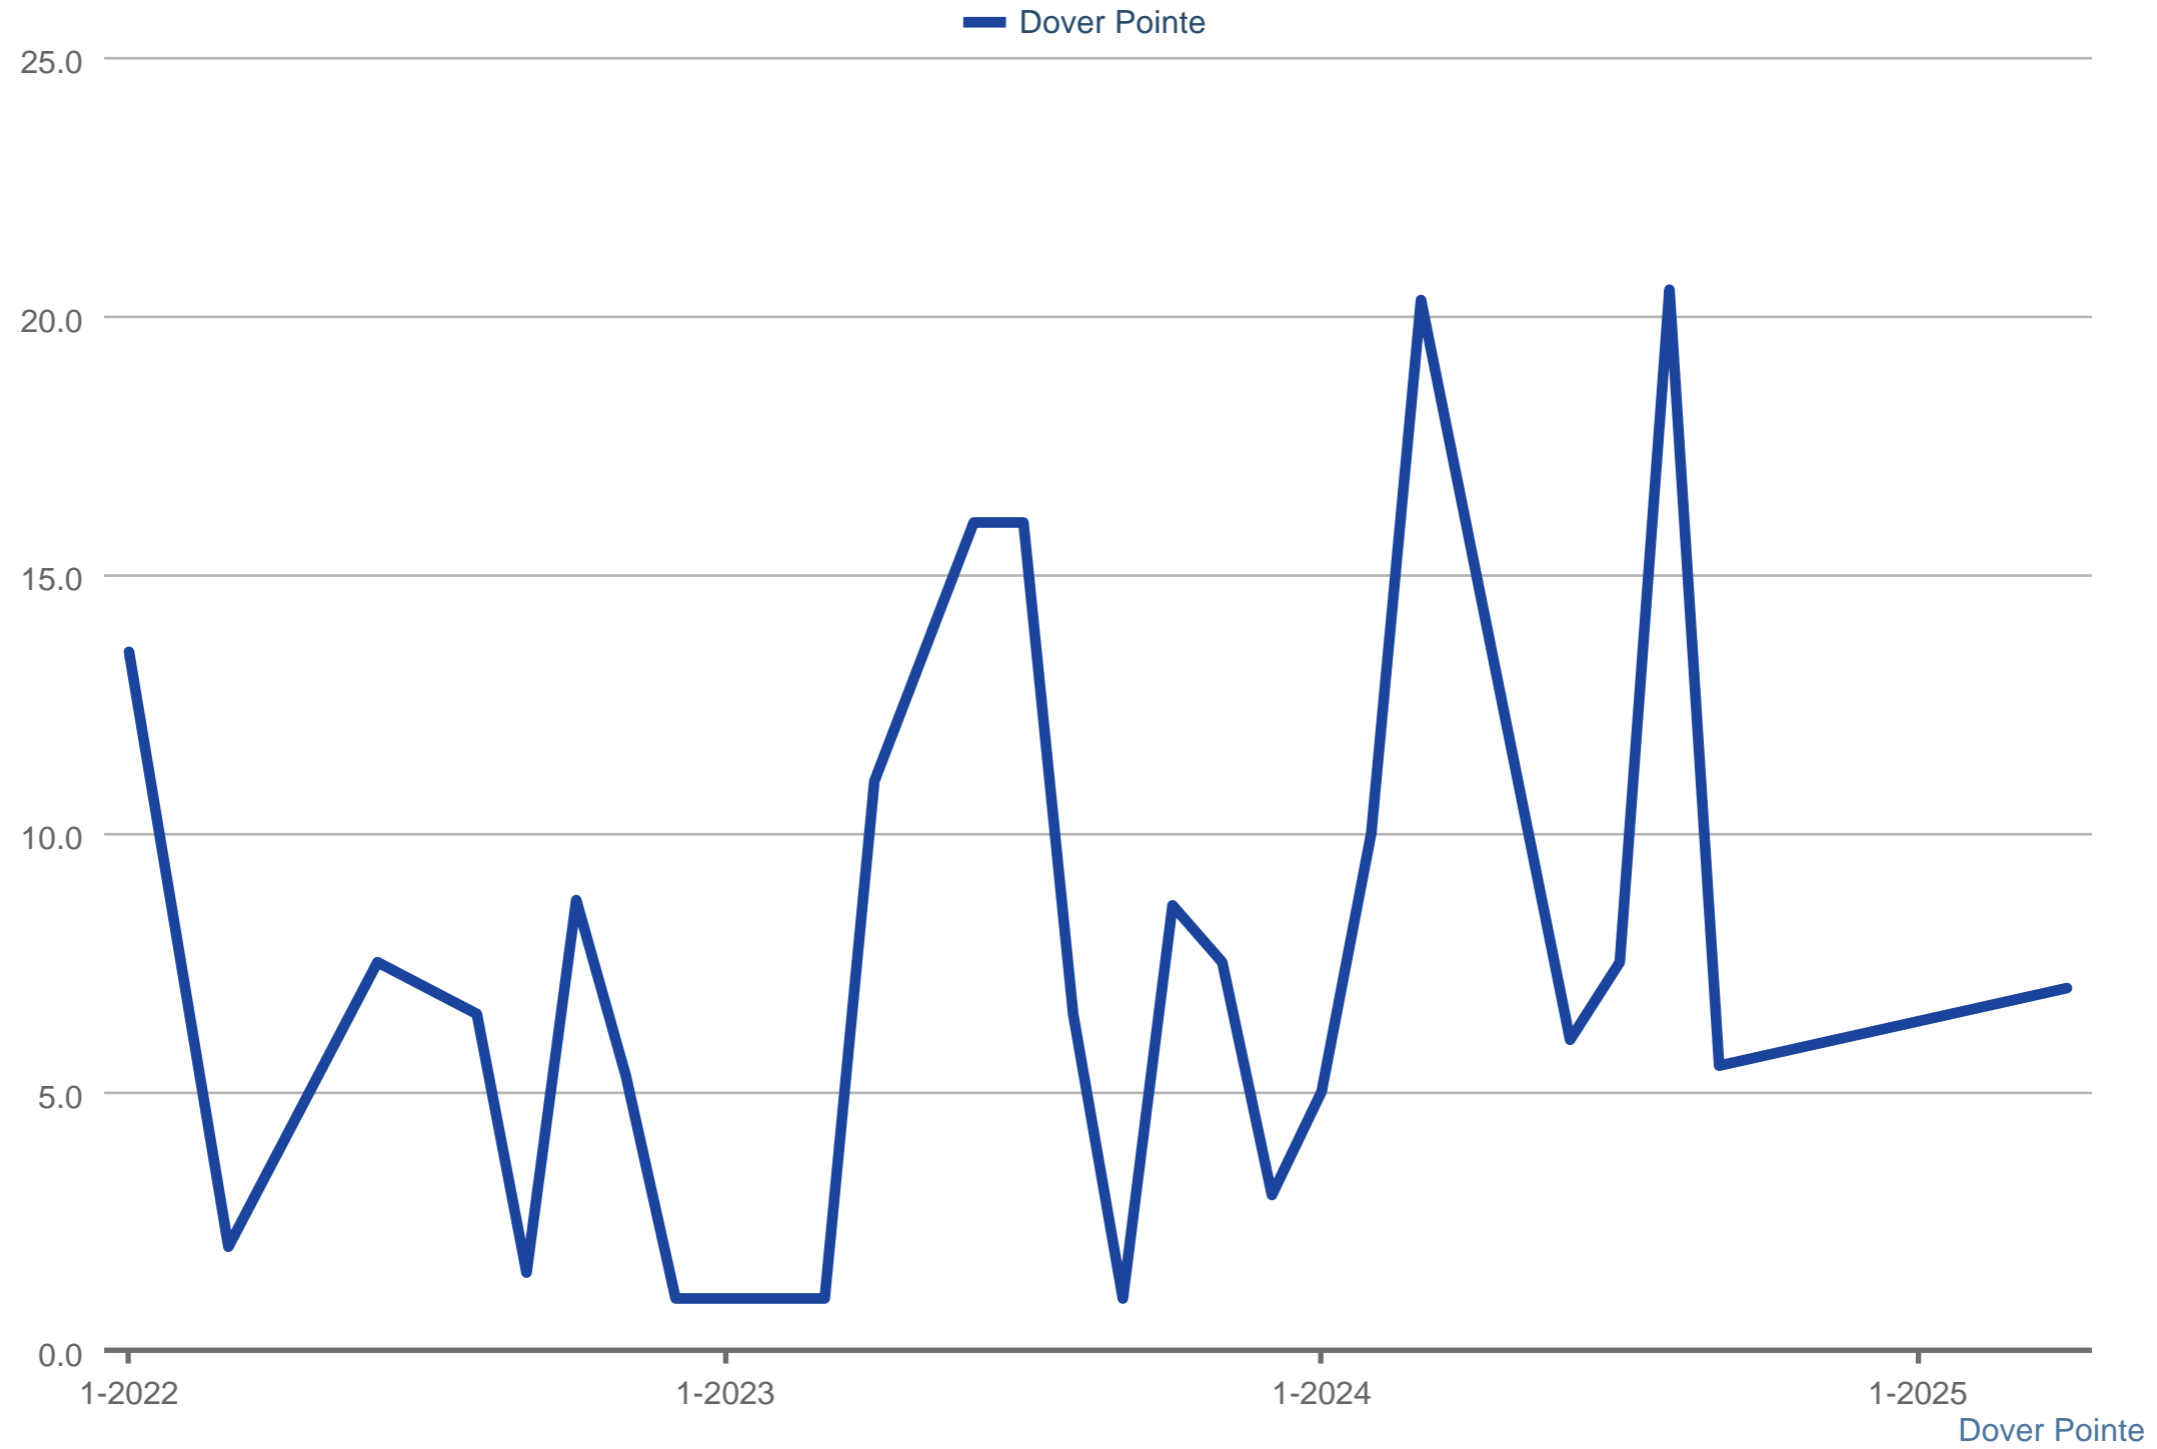

### Showings Per Listing

Each data point is one month of activity. Data is from May 17, 2025.