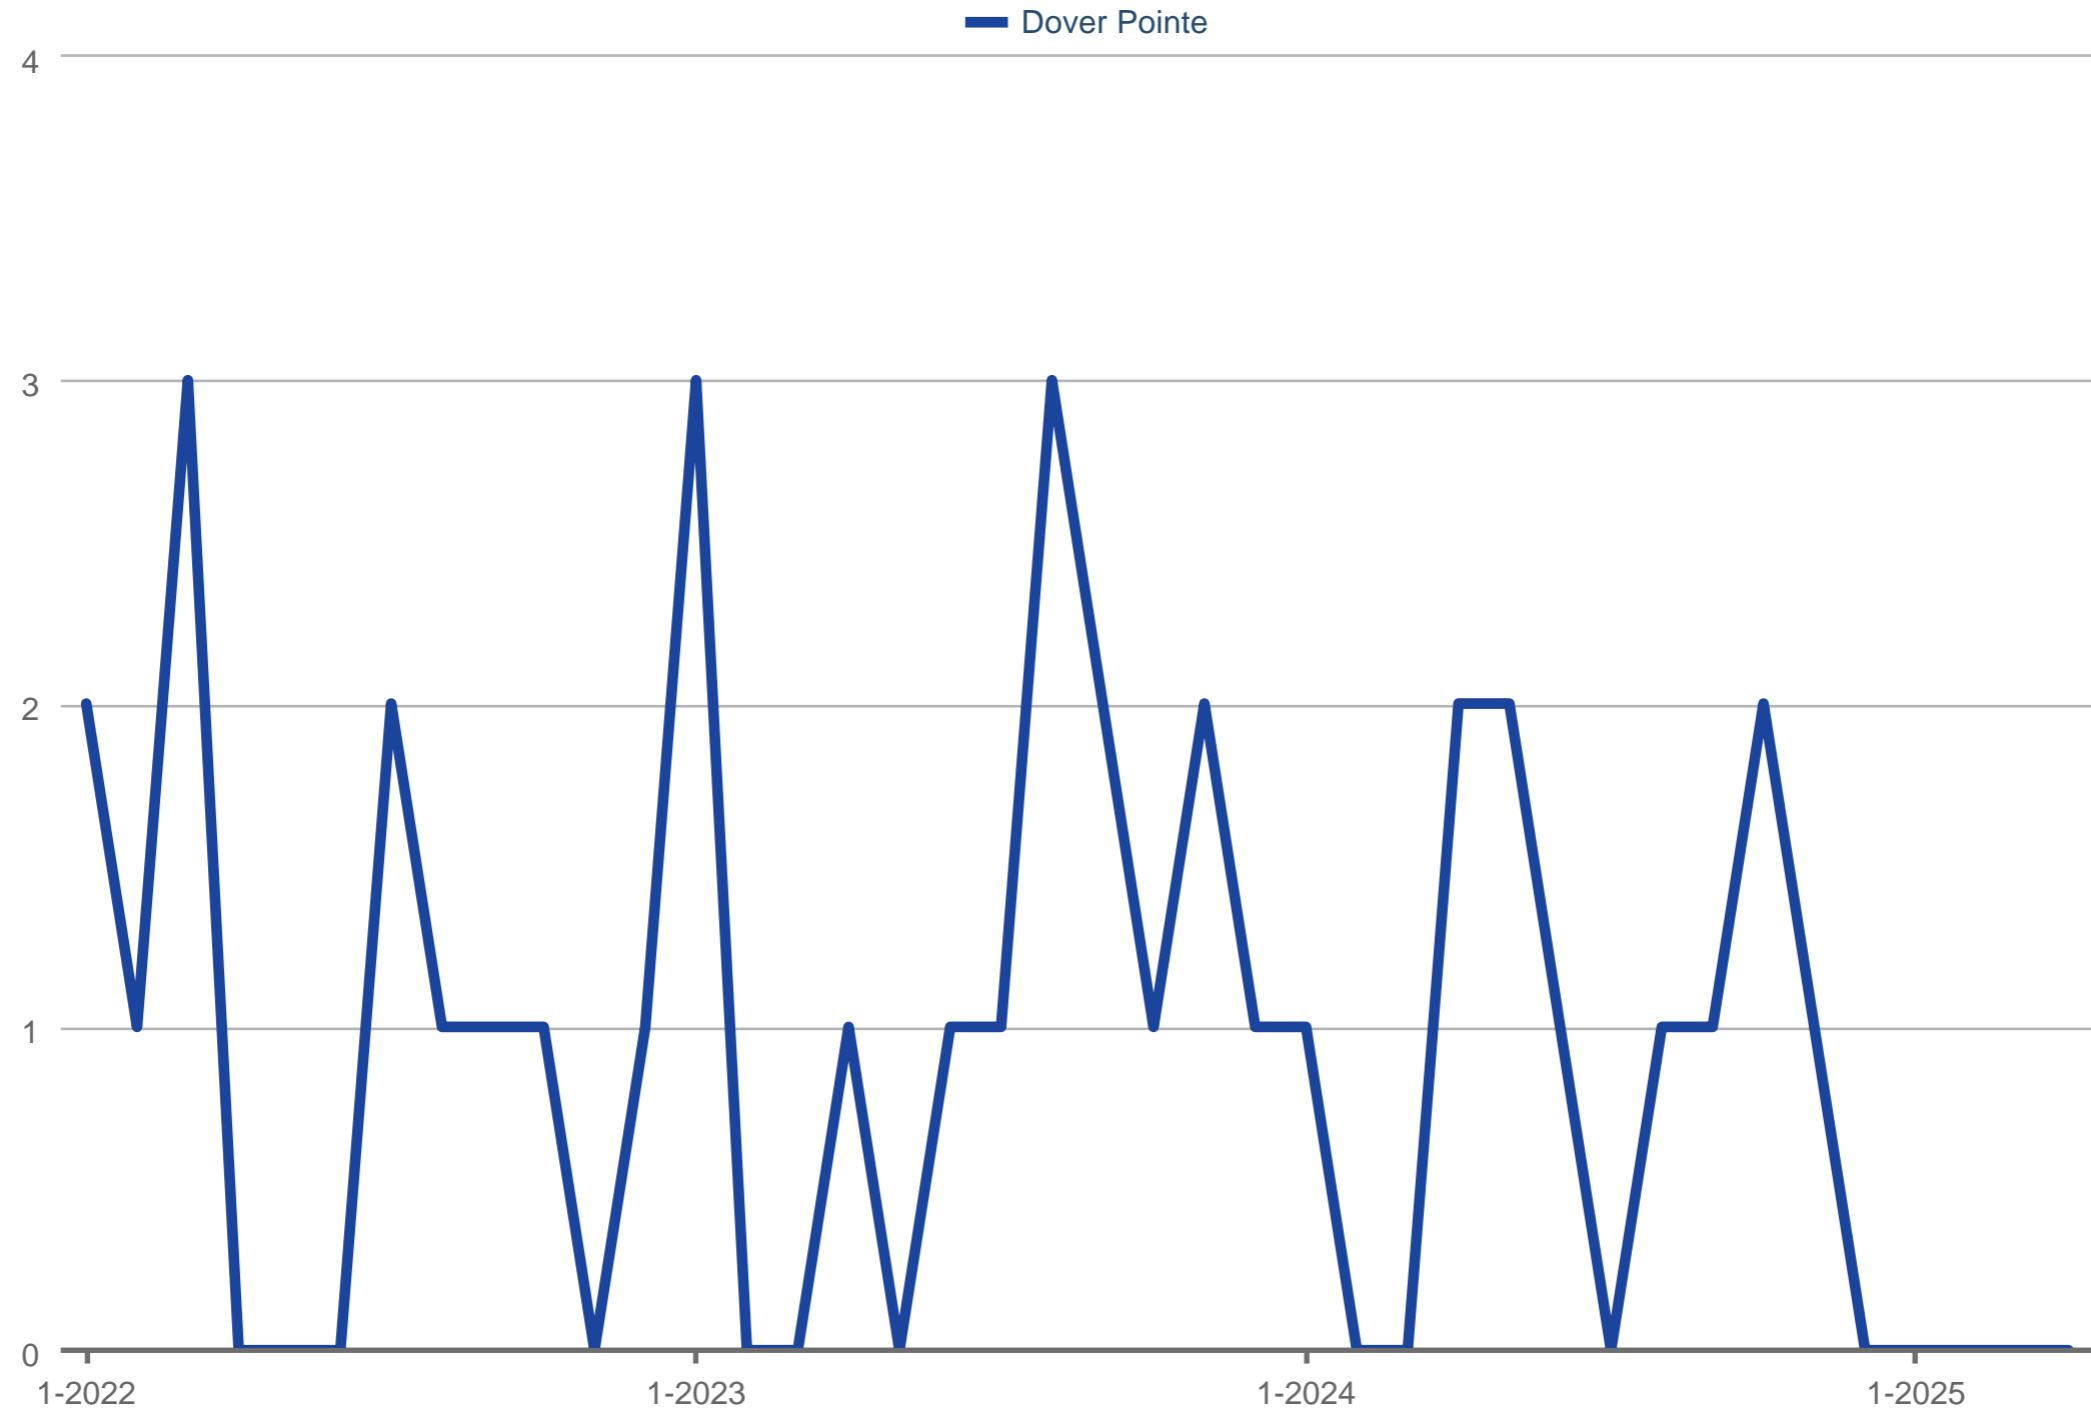

### Closed Sales

Dover Pointe

Each data point is one month of activity. Data is from May 17, 2025.