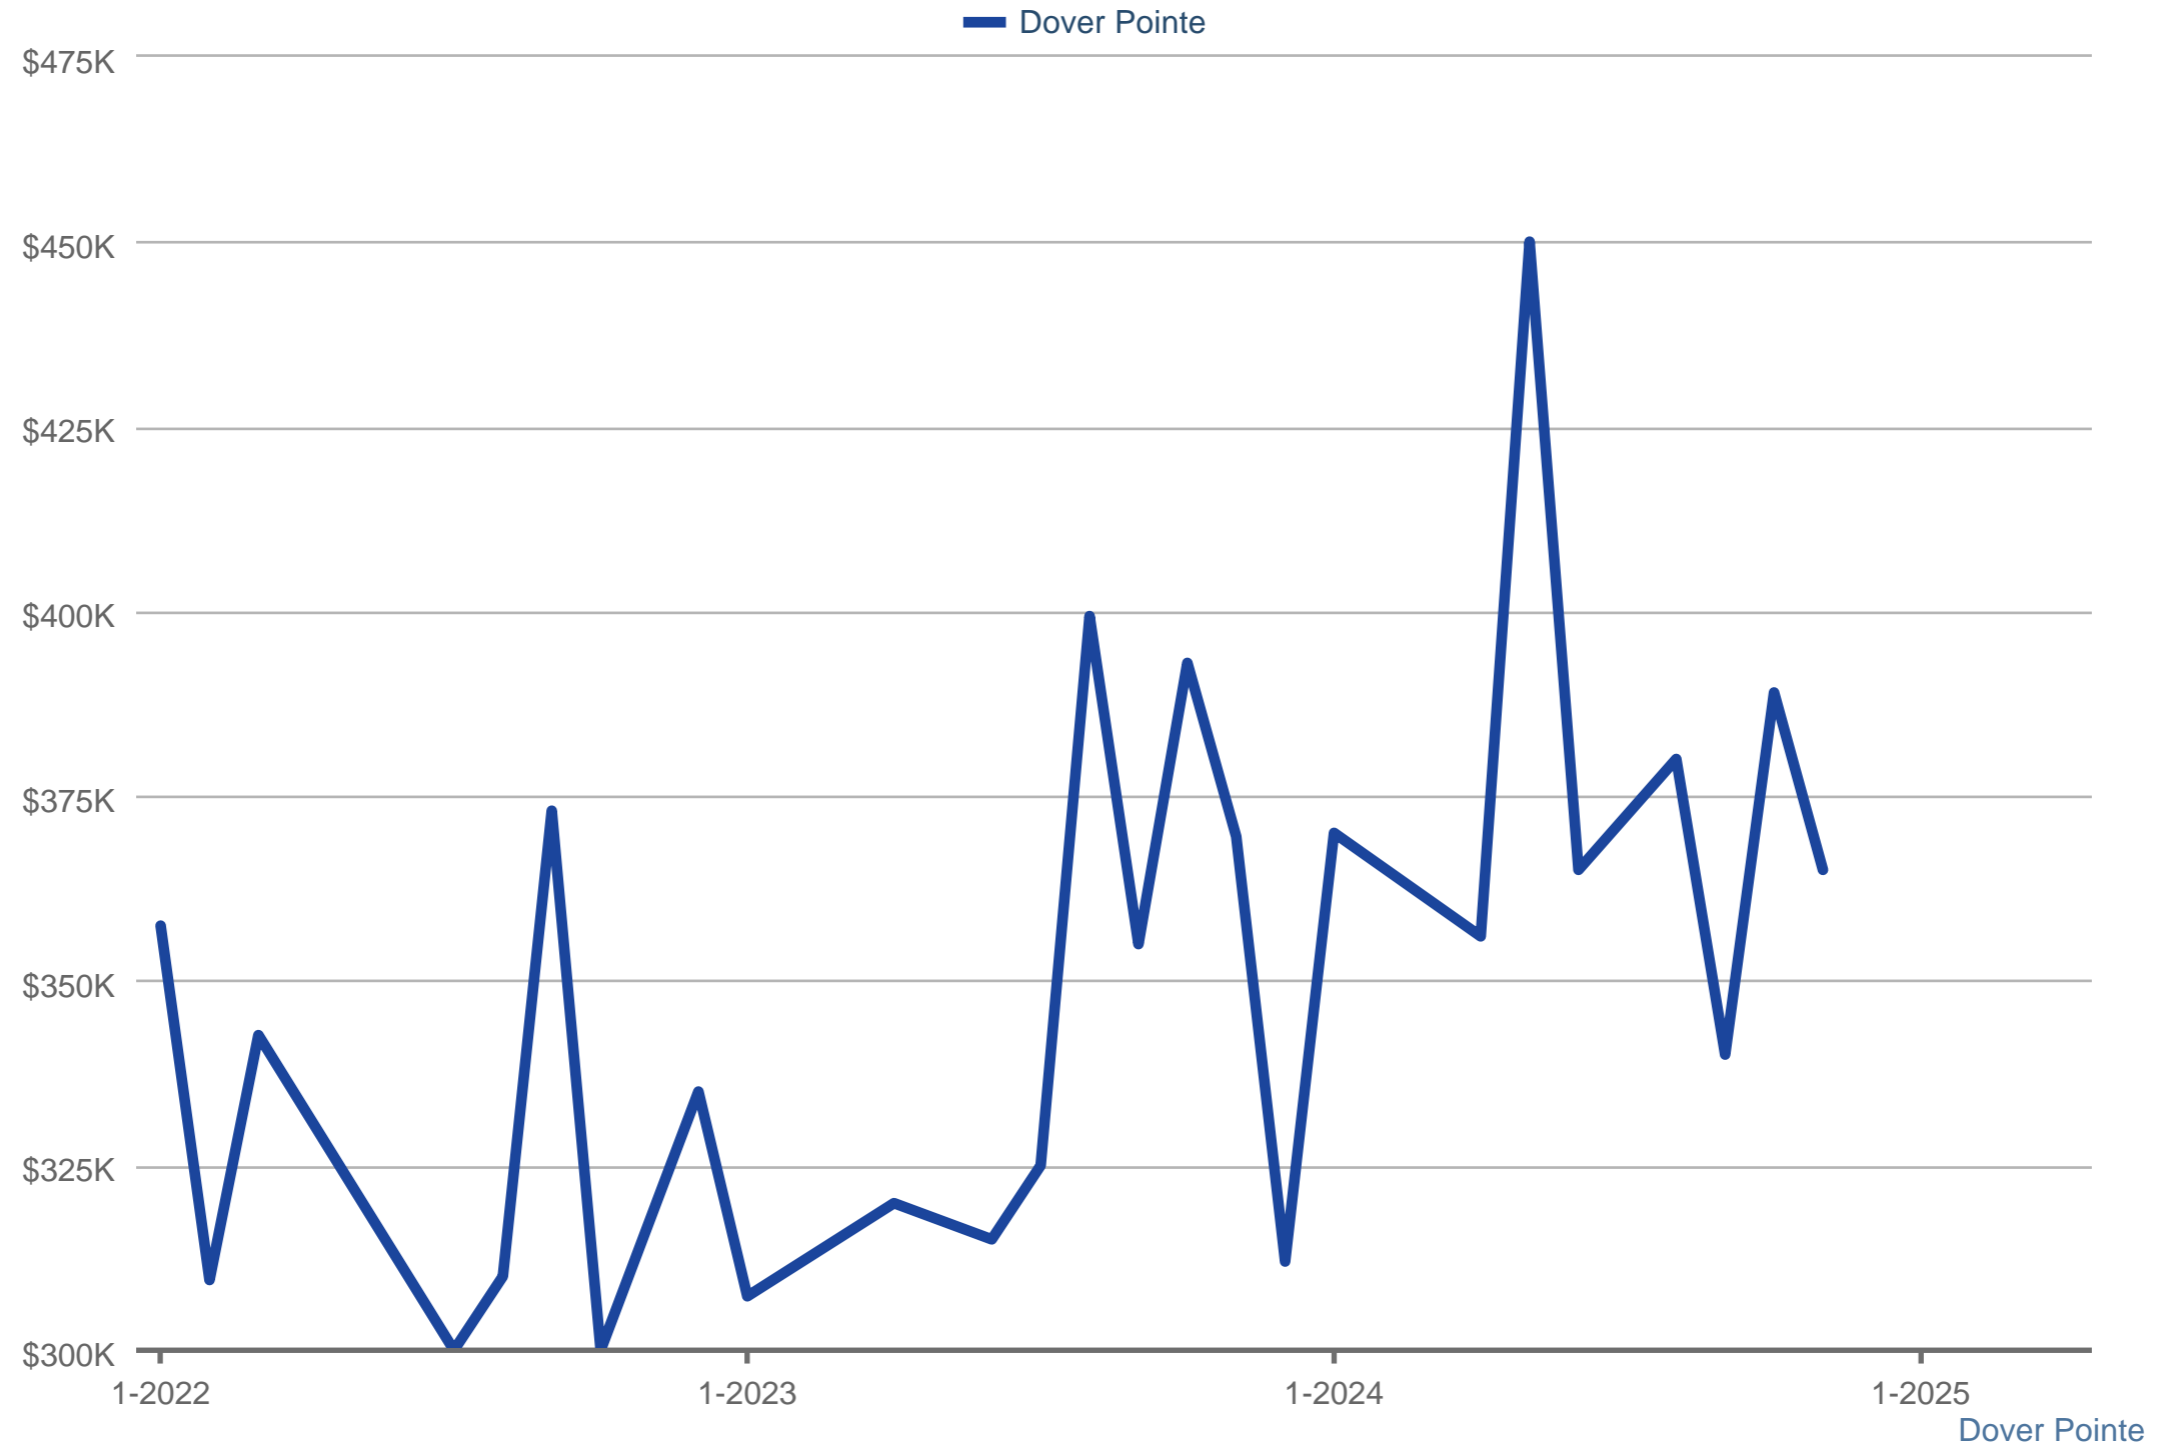

### Average Sales Price

Each data point is one month of activity. Data is from May 17, 2025.