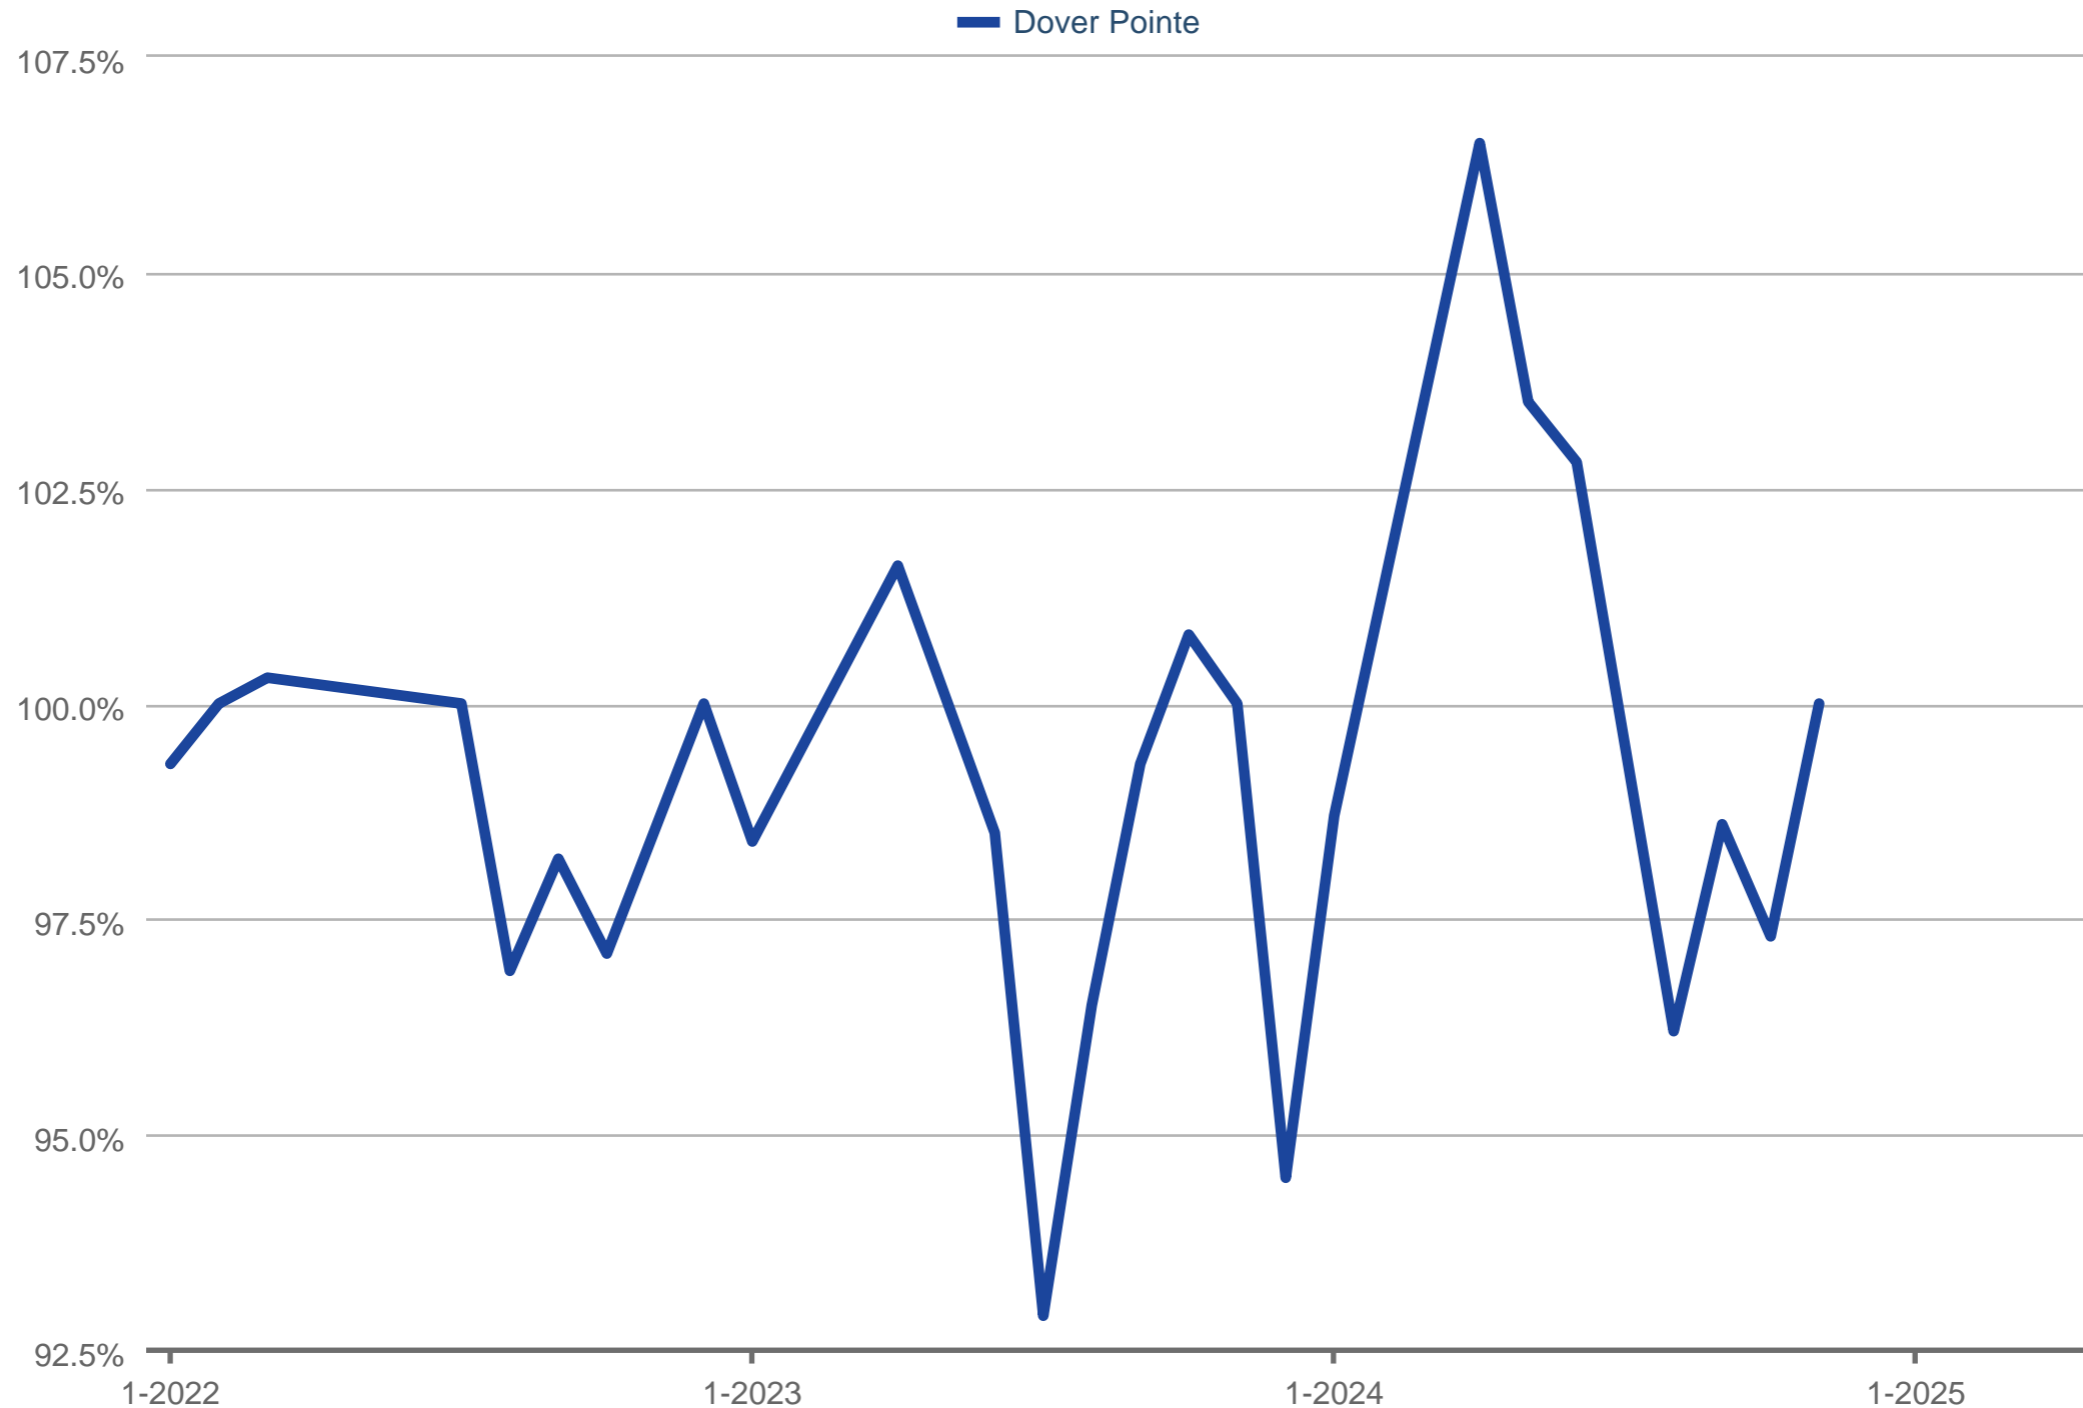

Average Percent of Last List Price

Dover Pointe

Each data point is one month of activity. Data is from May 17, 2025.