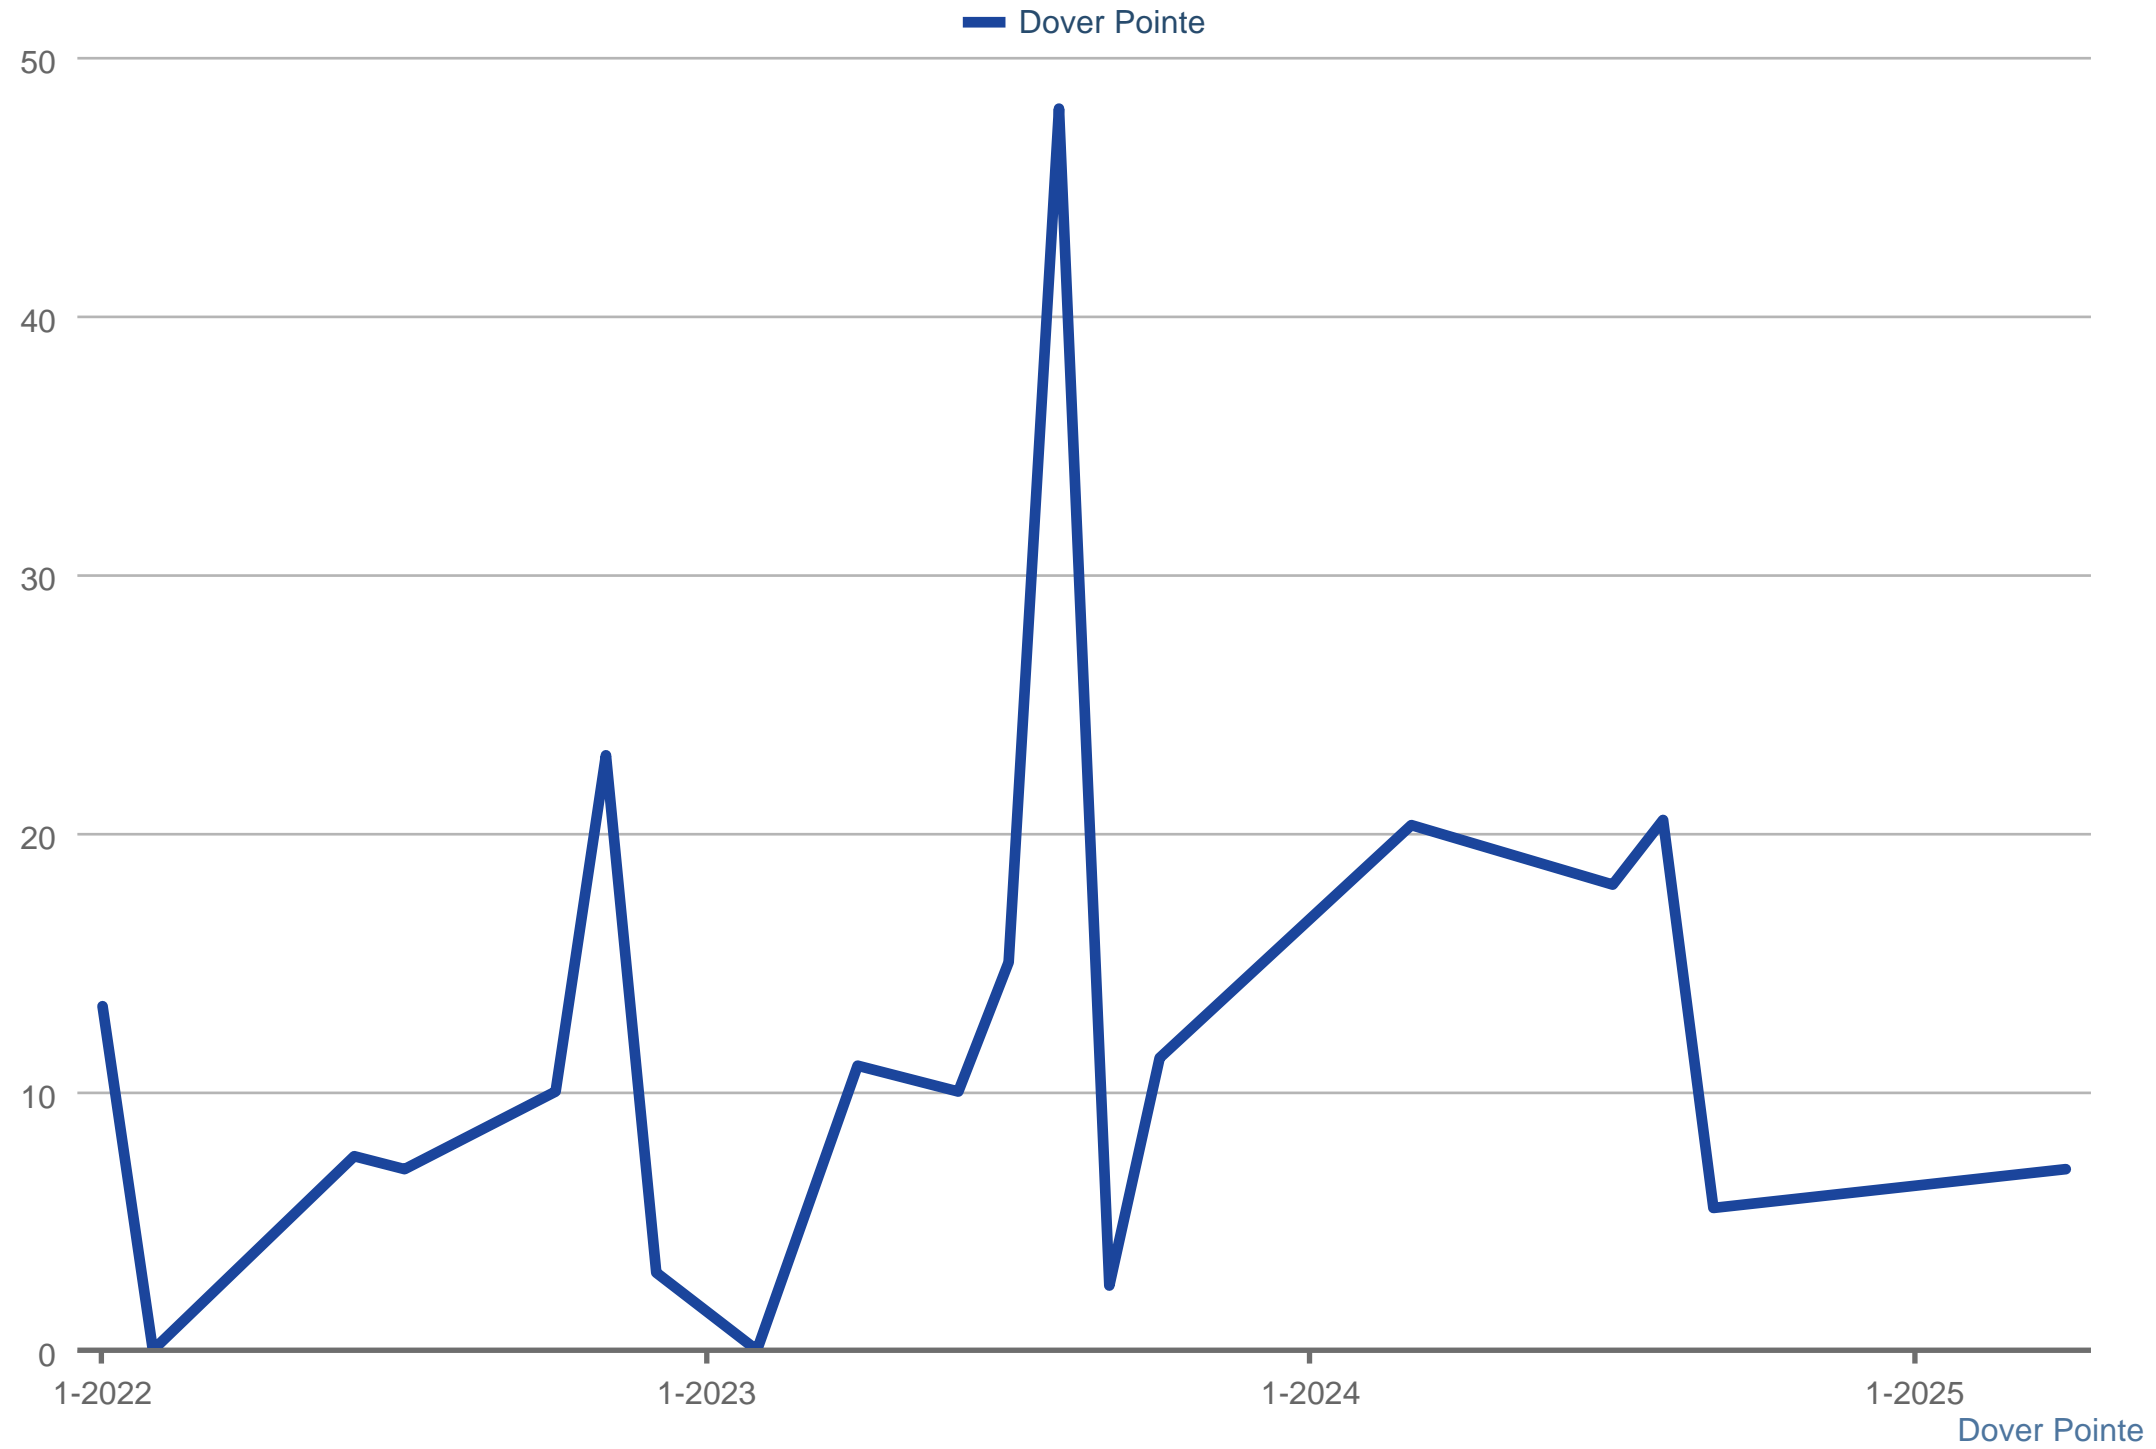

Average Showings to Pending

Each data point is one month of activity. Data is from May 17, 2025.