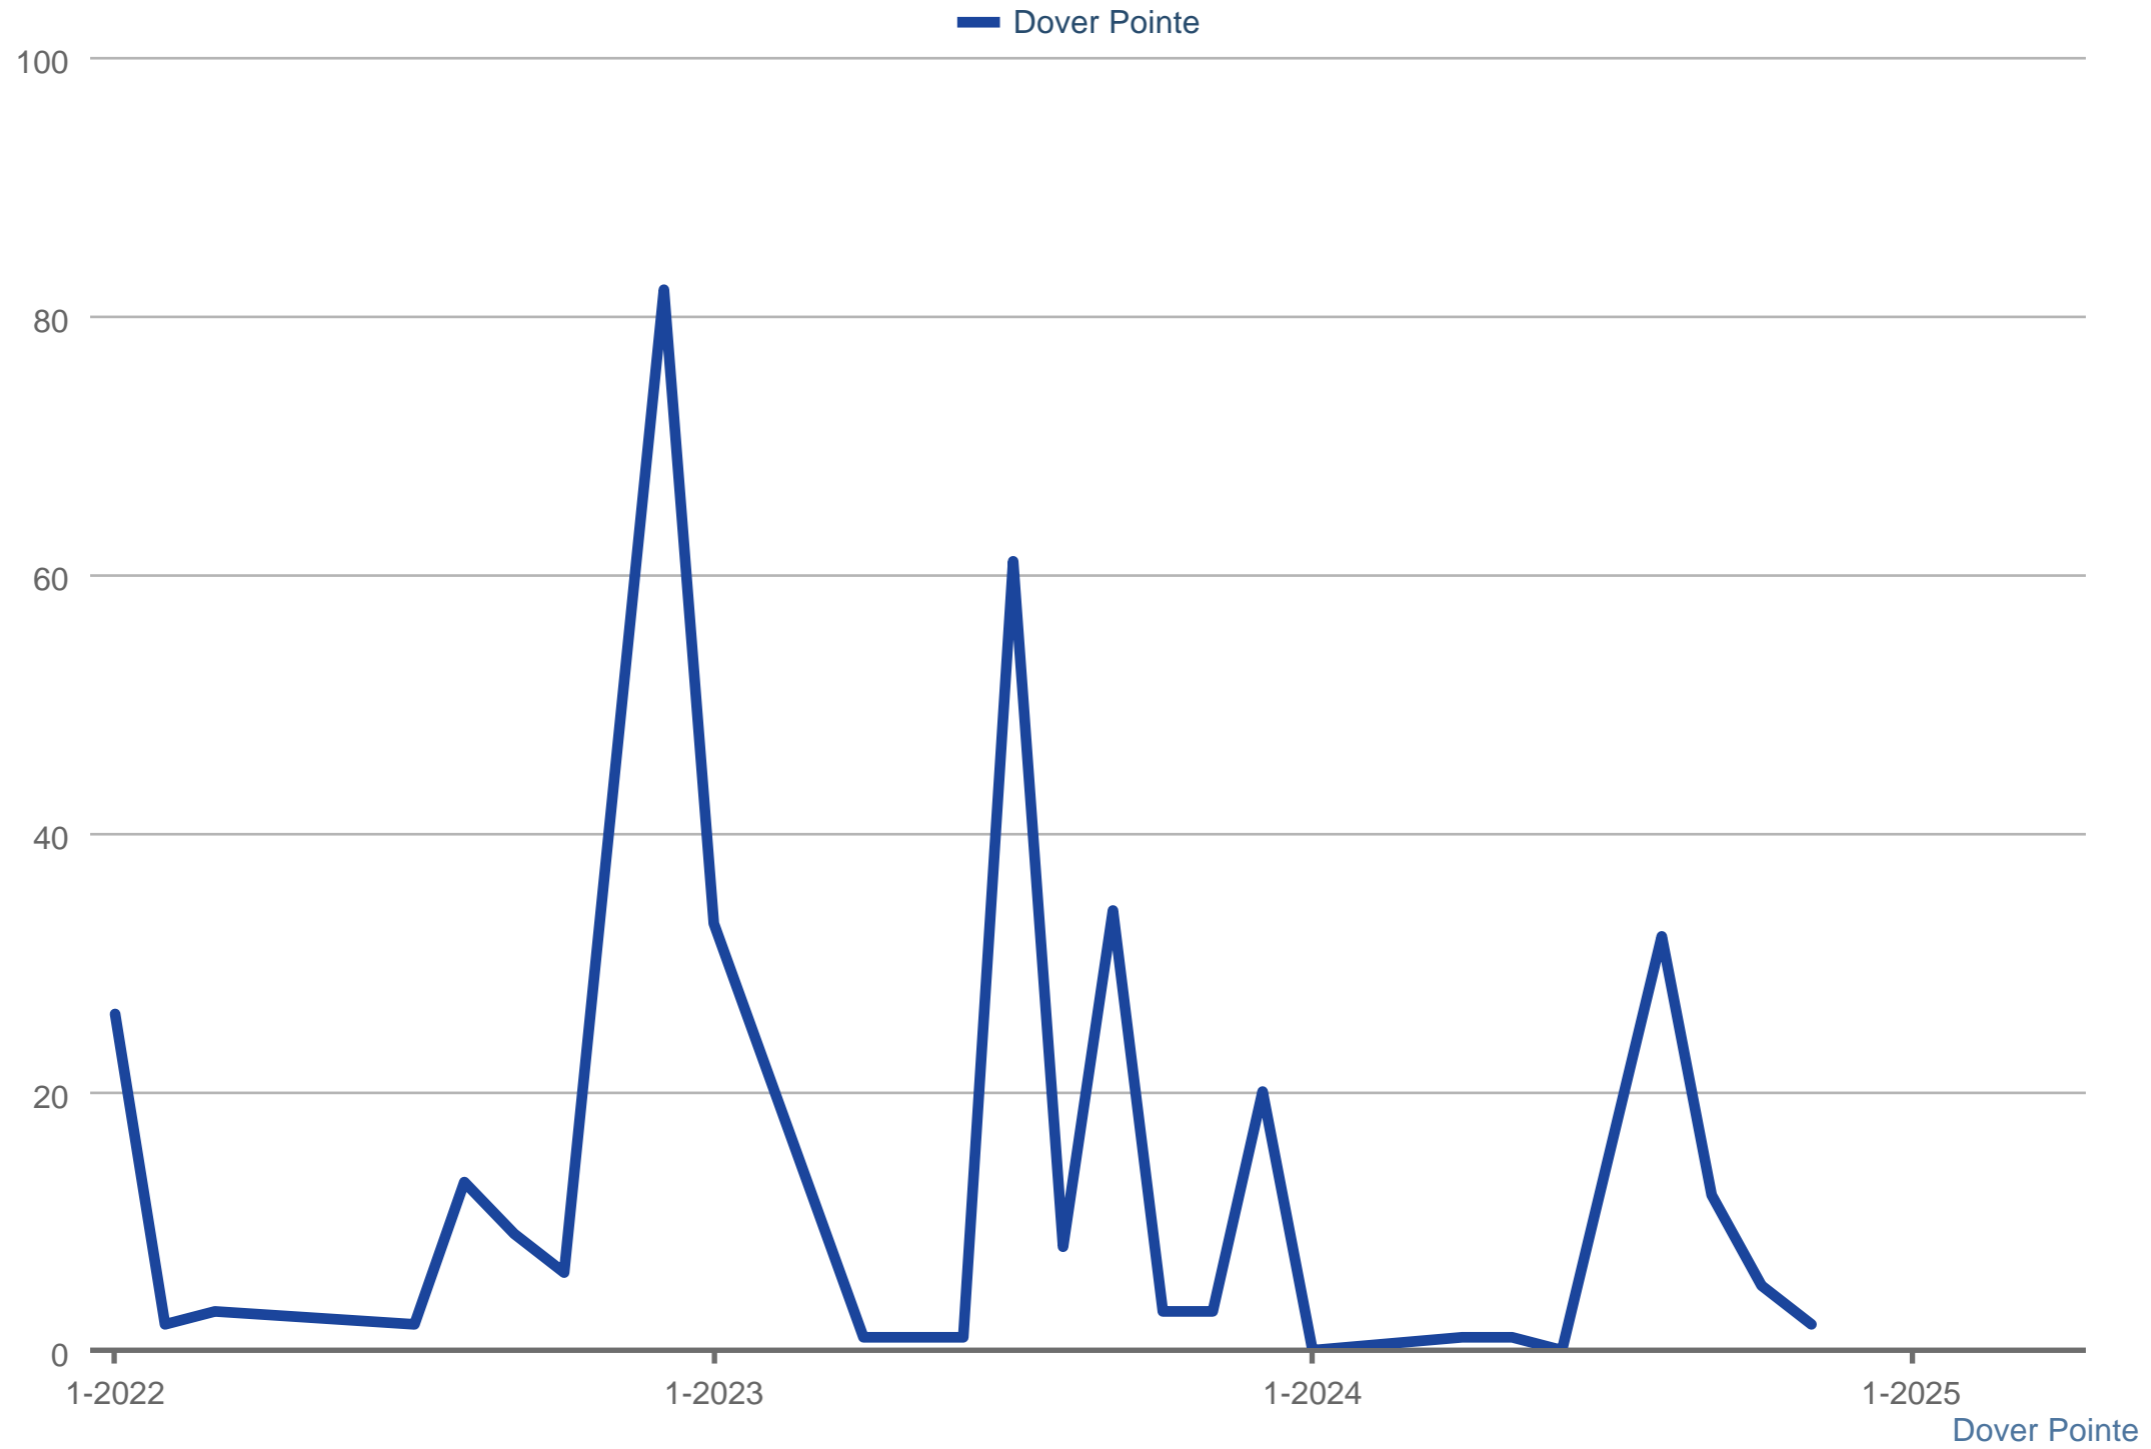

### Average Days on Market

Each data point is one month of activity. Data is from May 17, 2025.