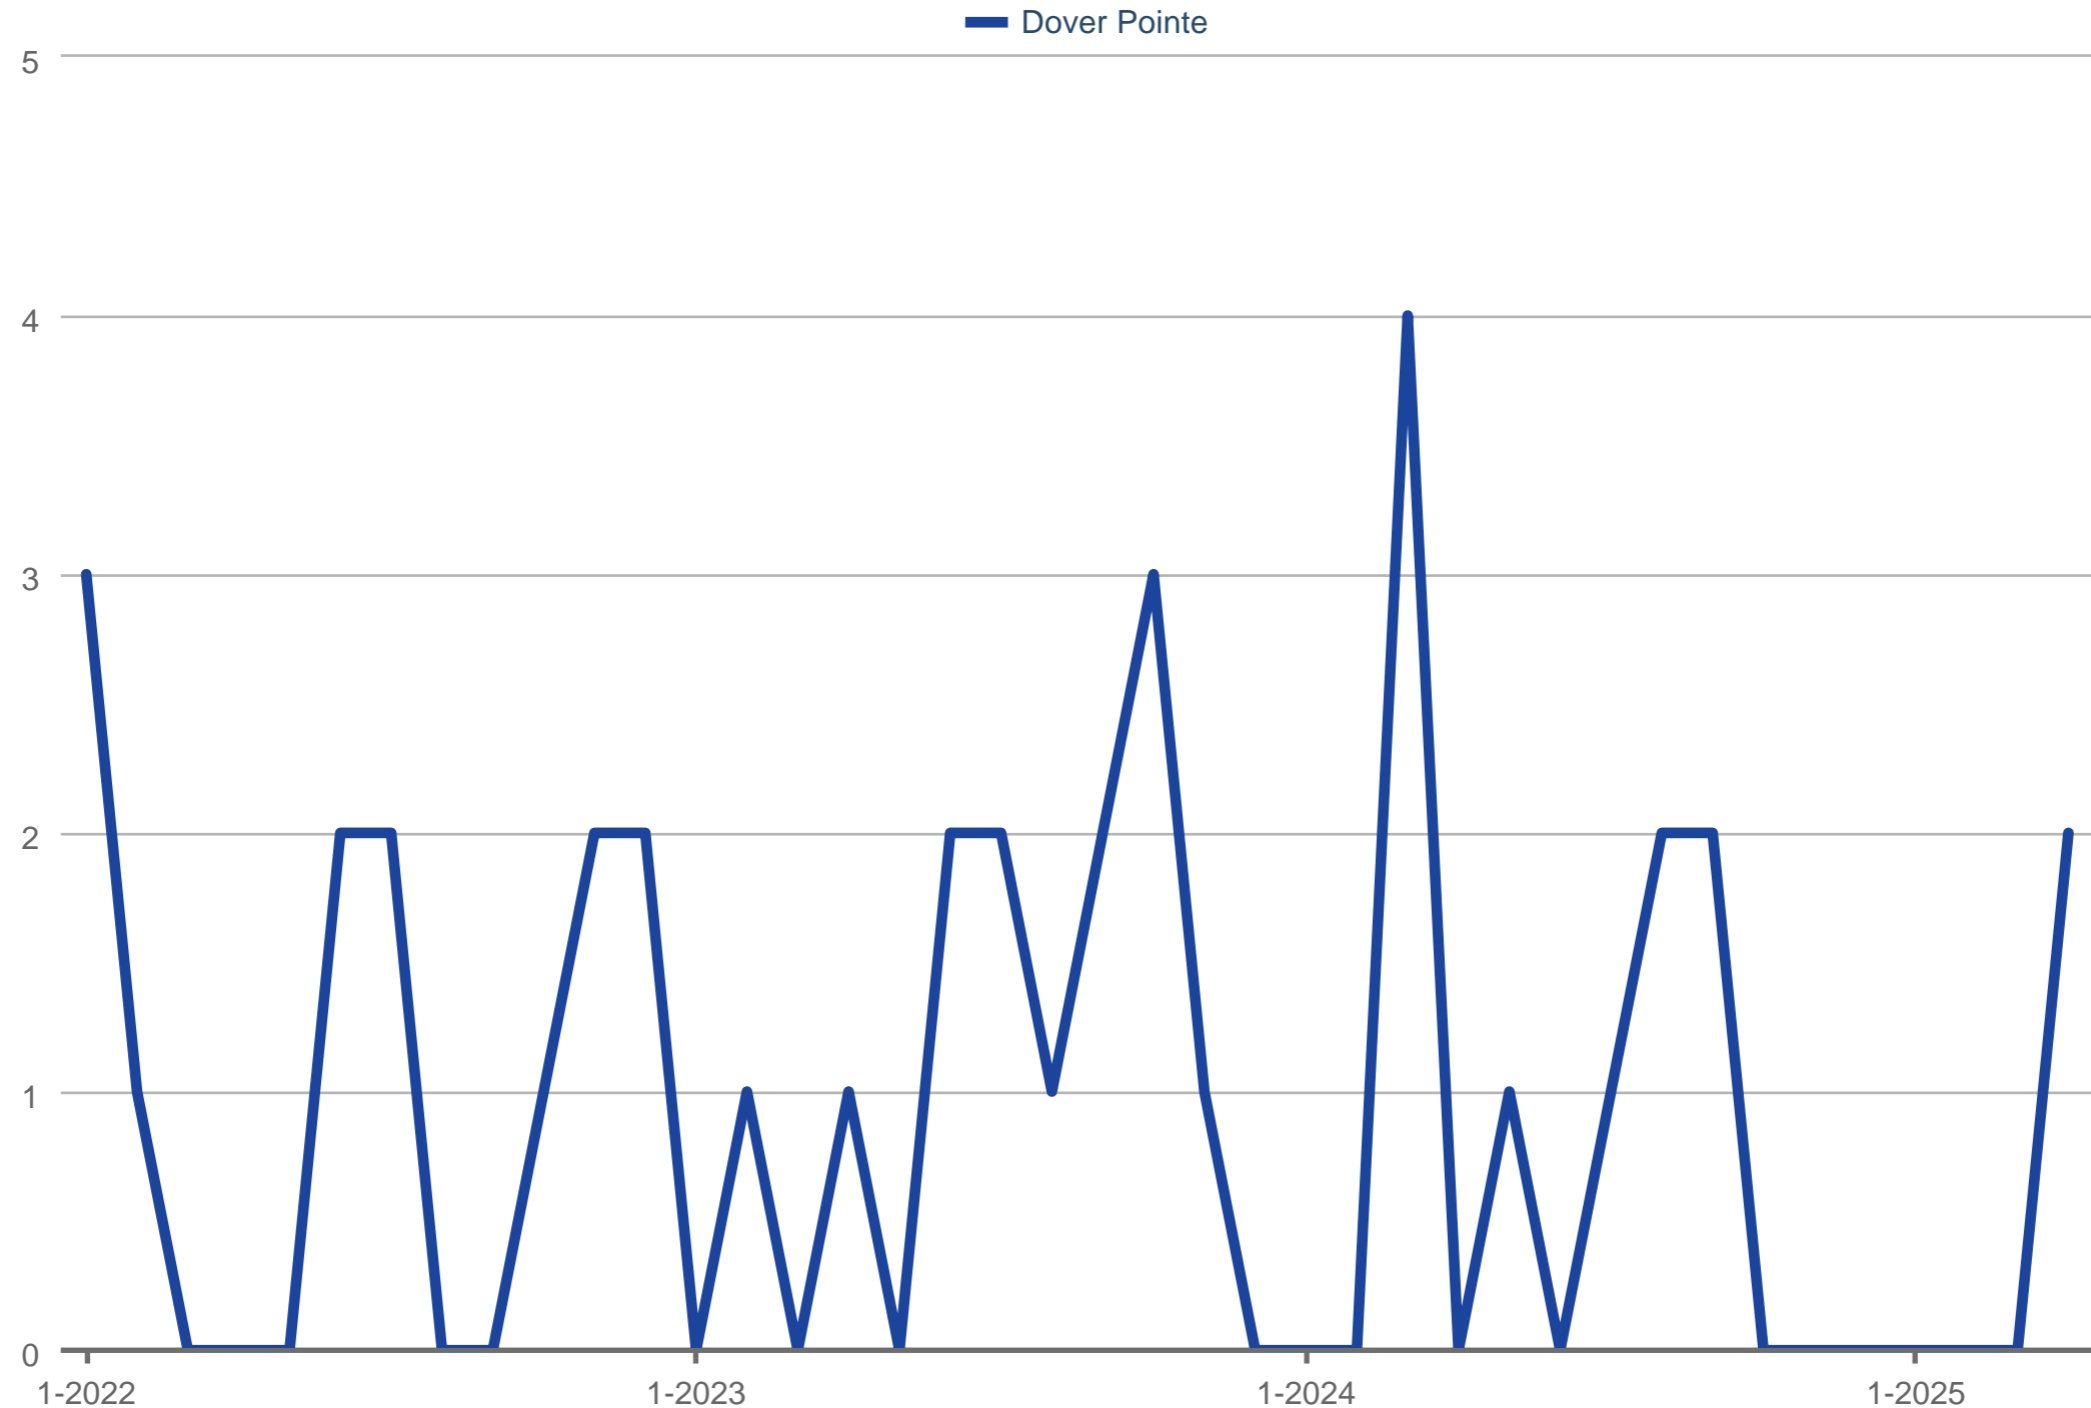

Pending Sales

Dover Pointe

Each data point is one month of activity. Data is from May 17, 2025.