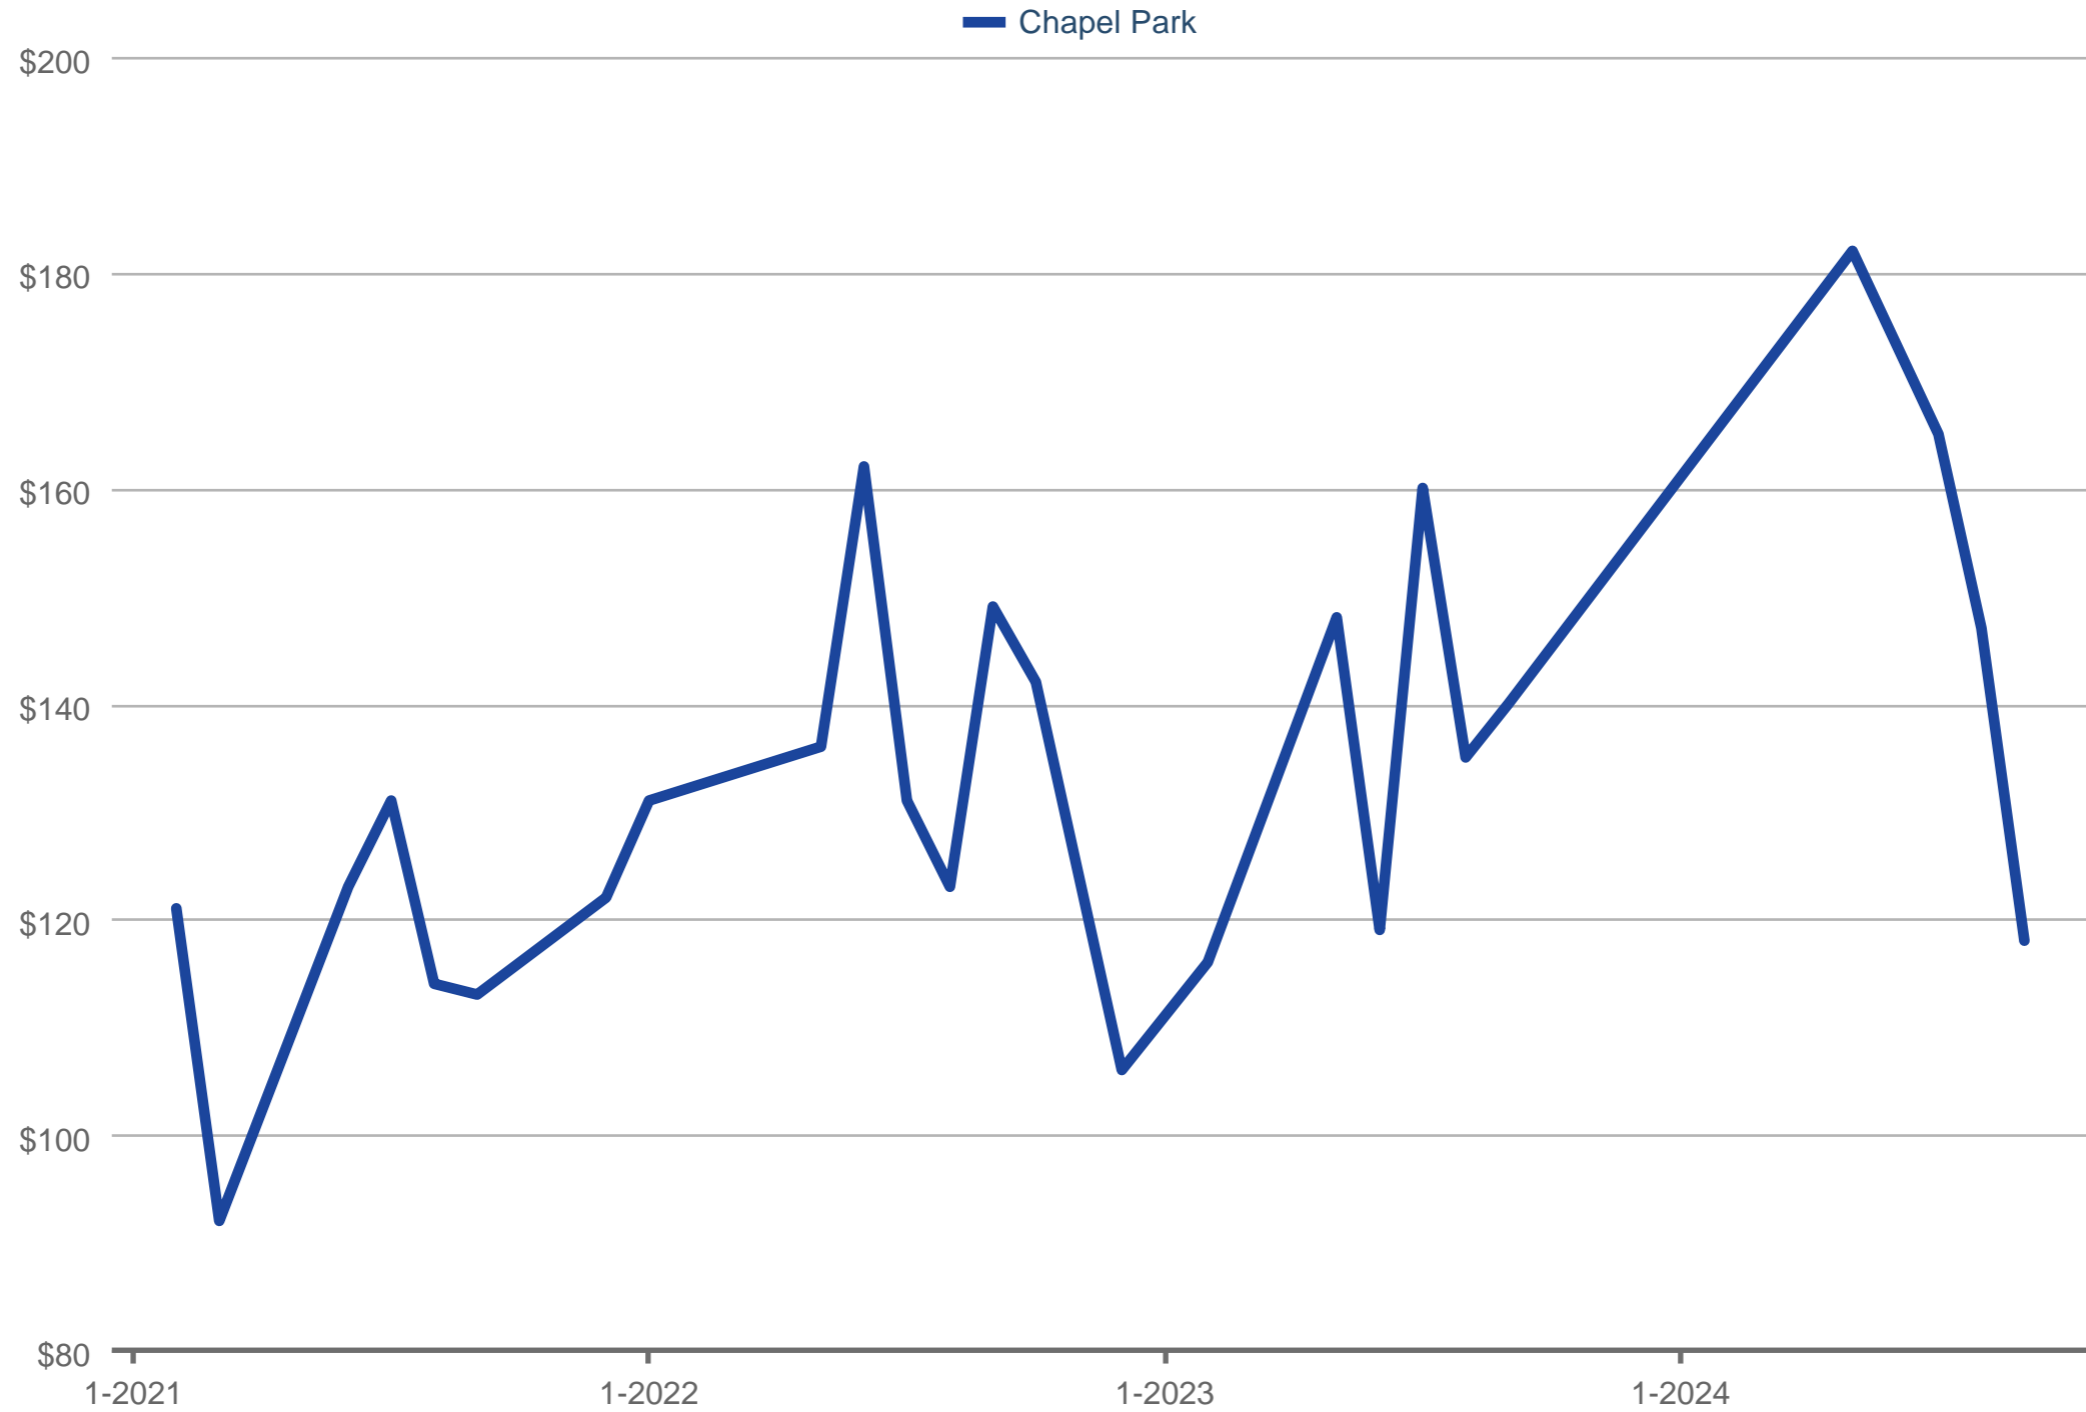

Average Price Per Square Foot

Chapel Park

Each data point is one month of activity. Data is from November 7, 2024.