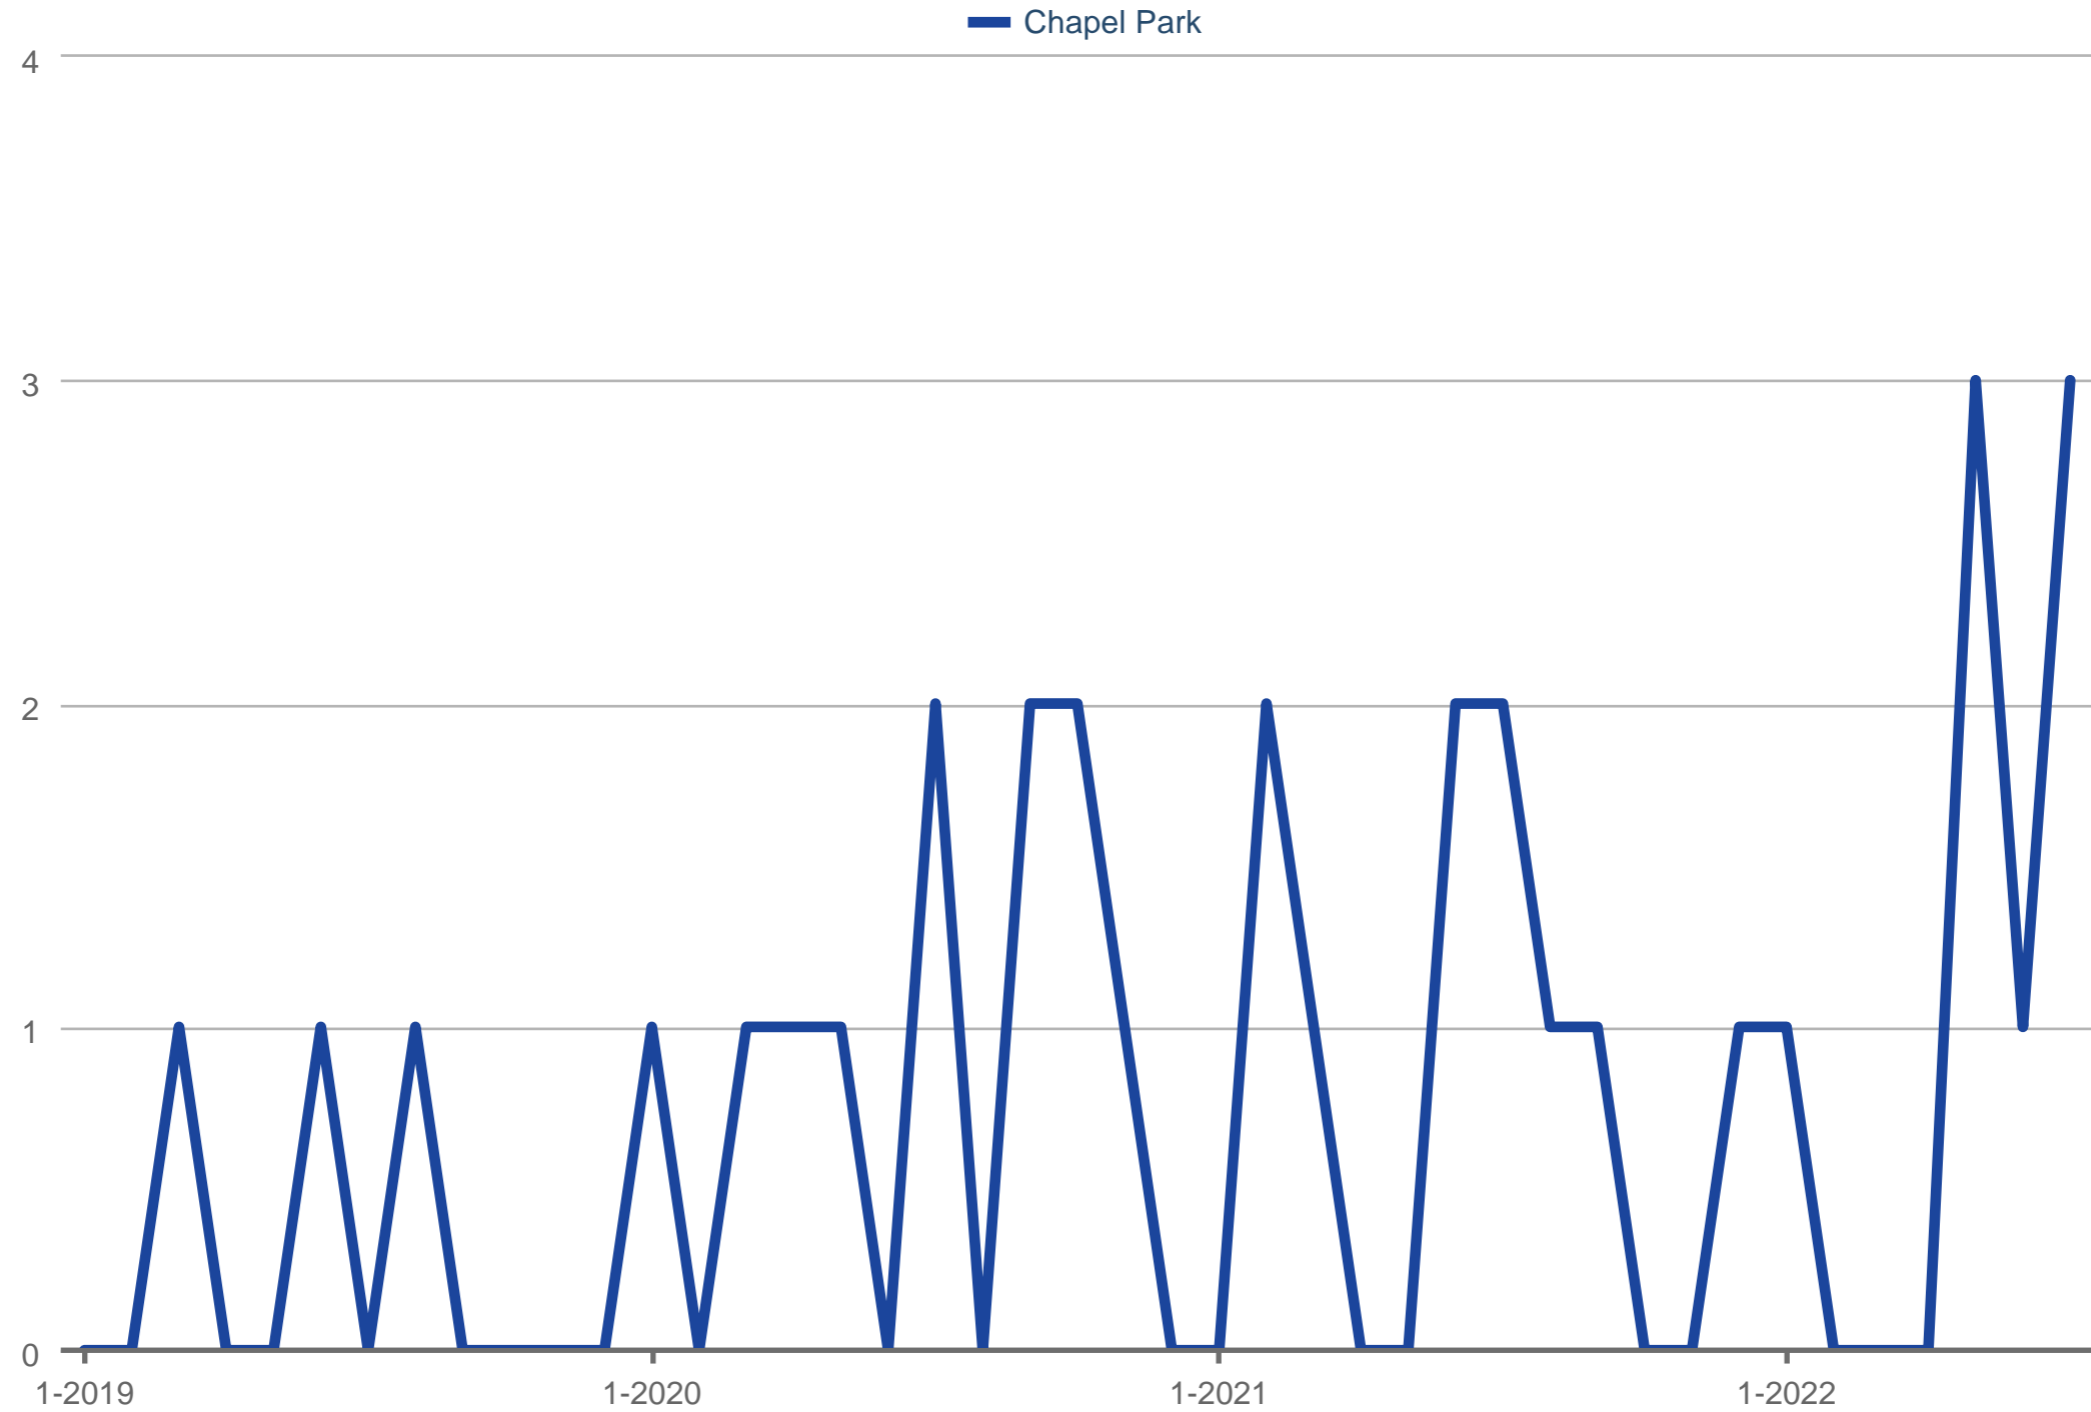

Closed Sales

Chapel Park

Each data point is one month of activity. Data is from August 8, 2022.