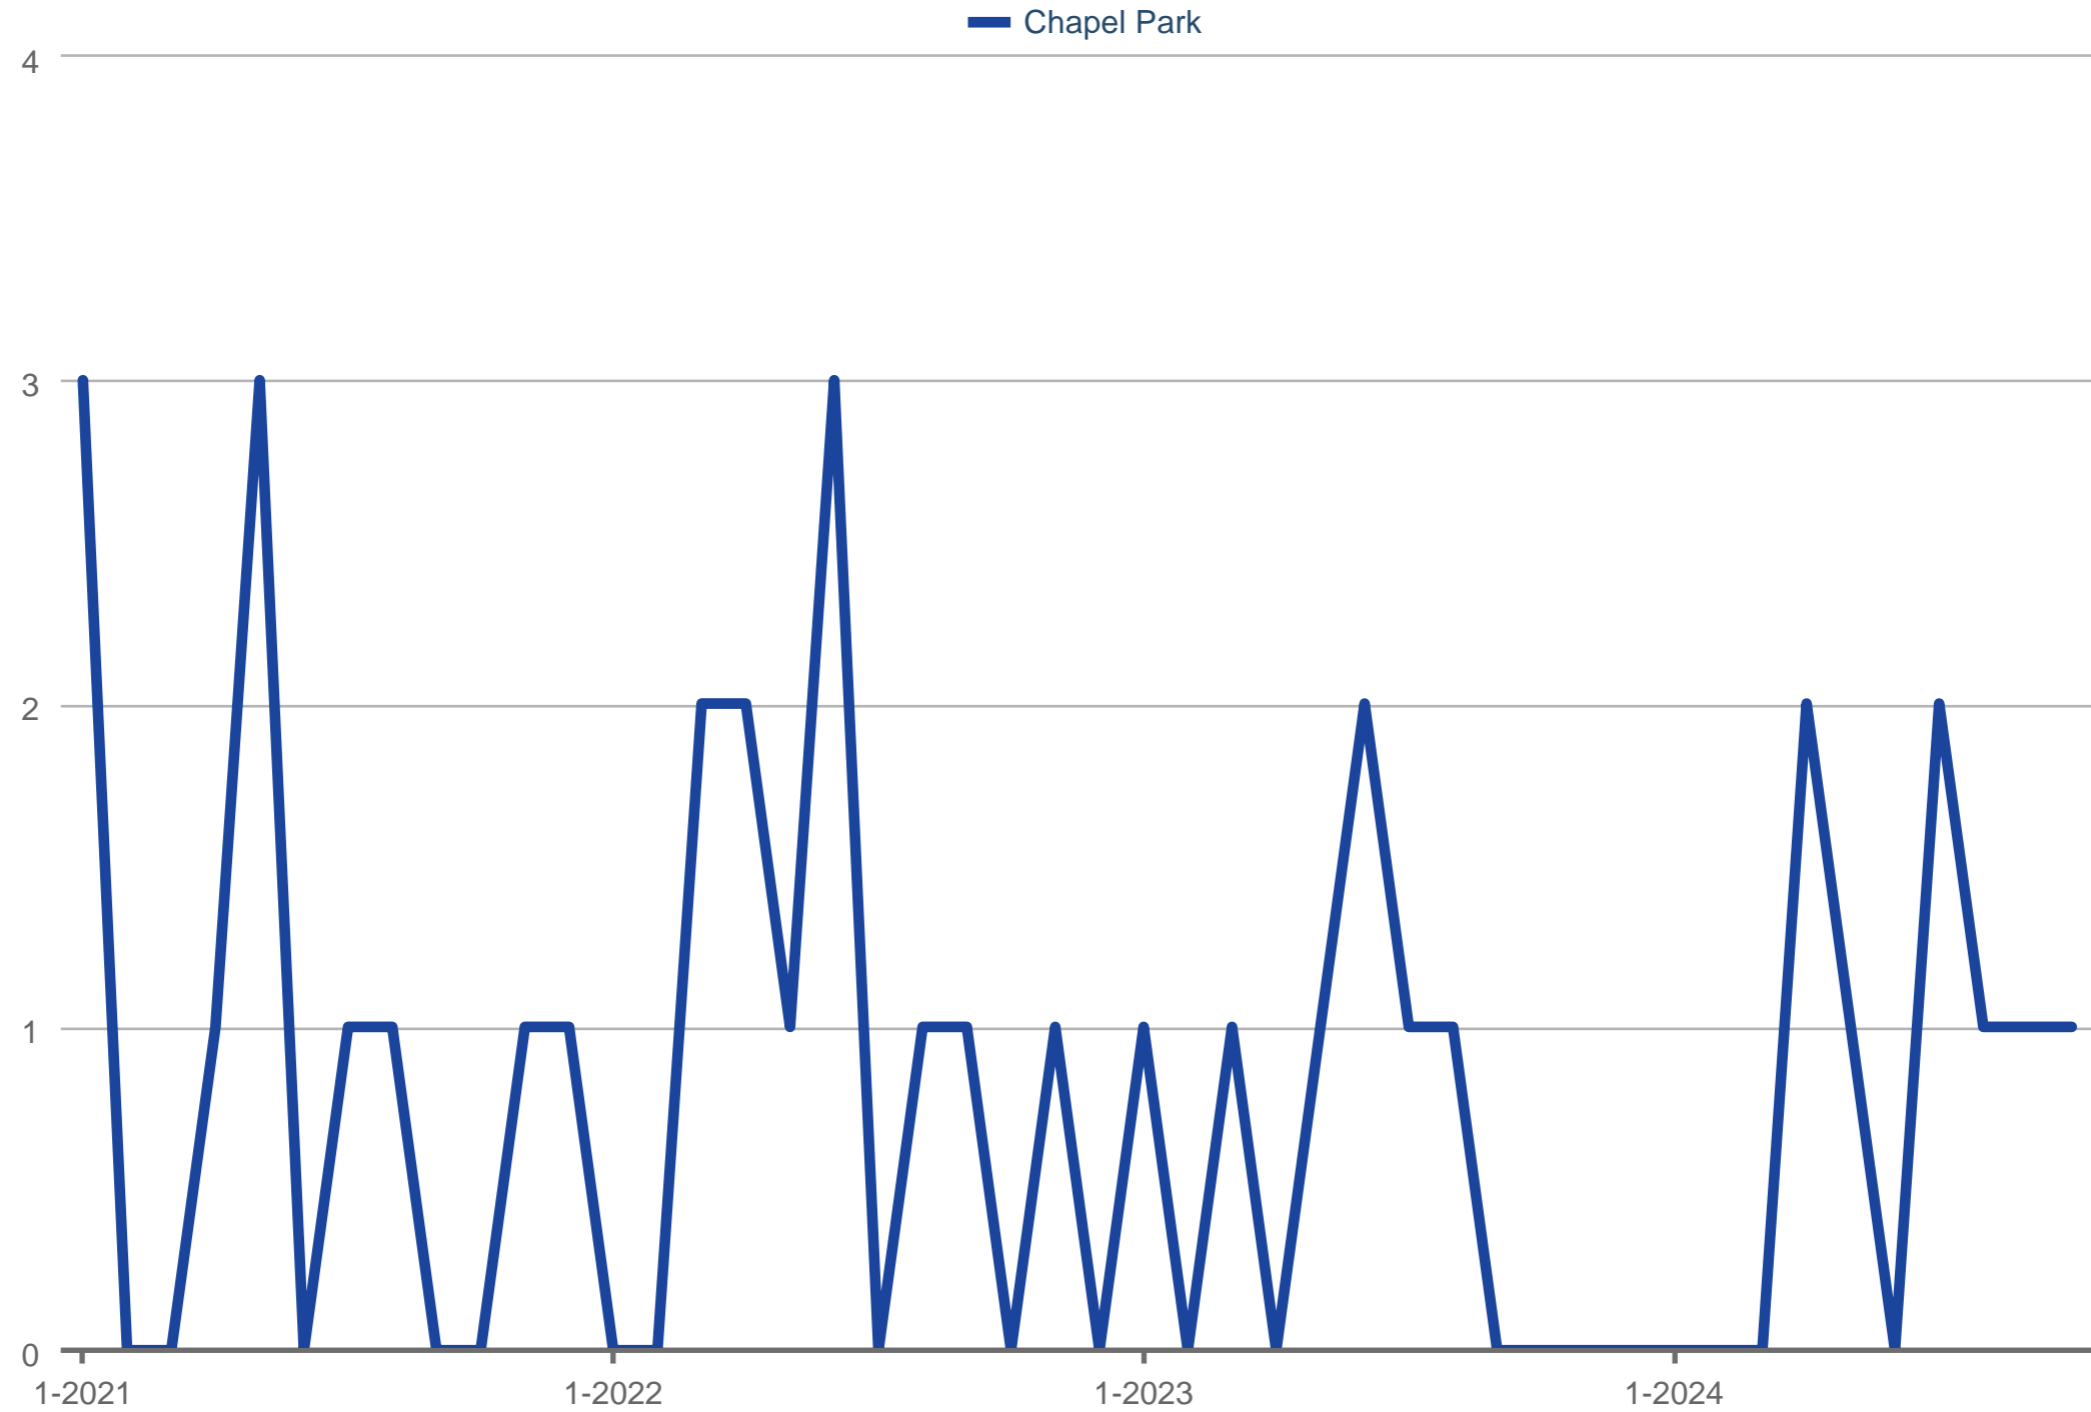

### Pending Sales

Chapel Park

Each data point is one month of activity. Data is from November 7, 2024.