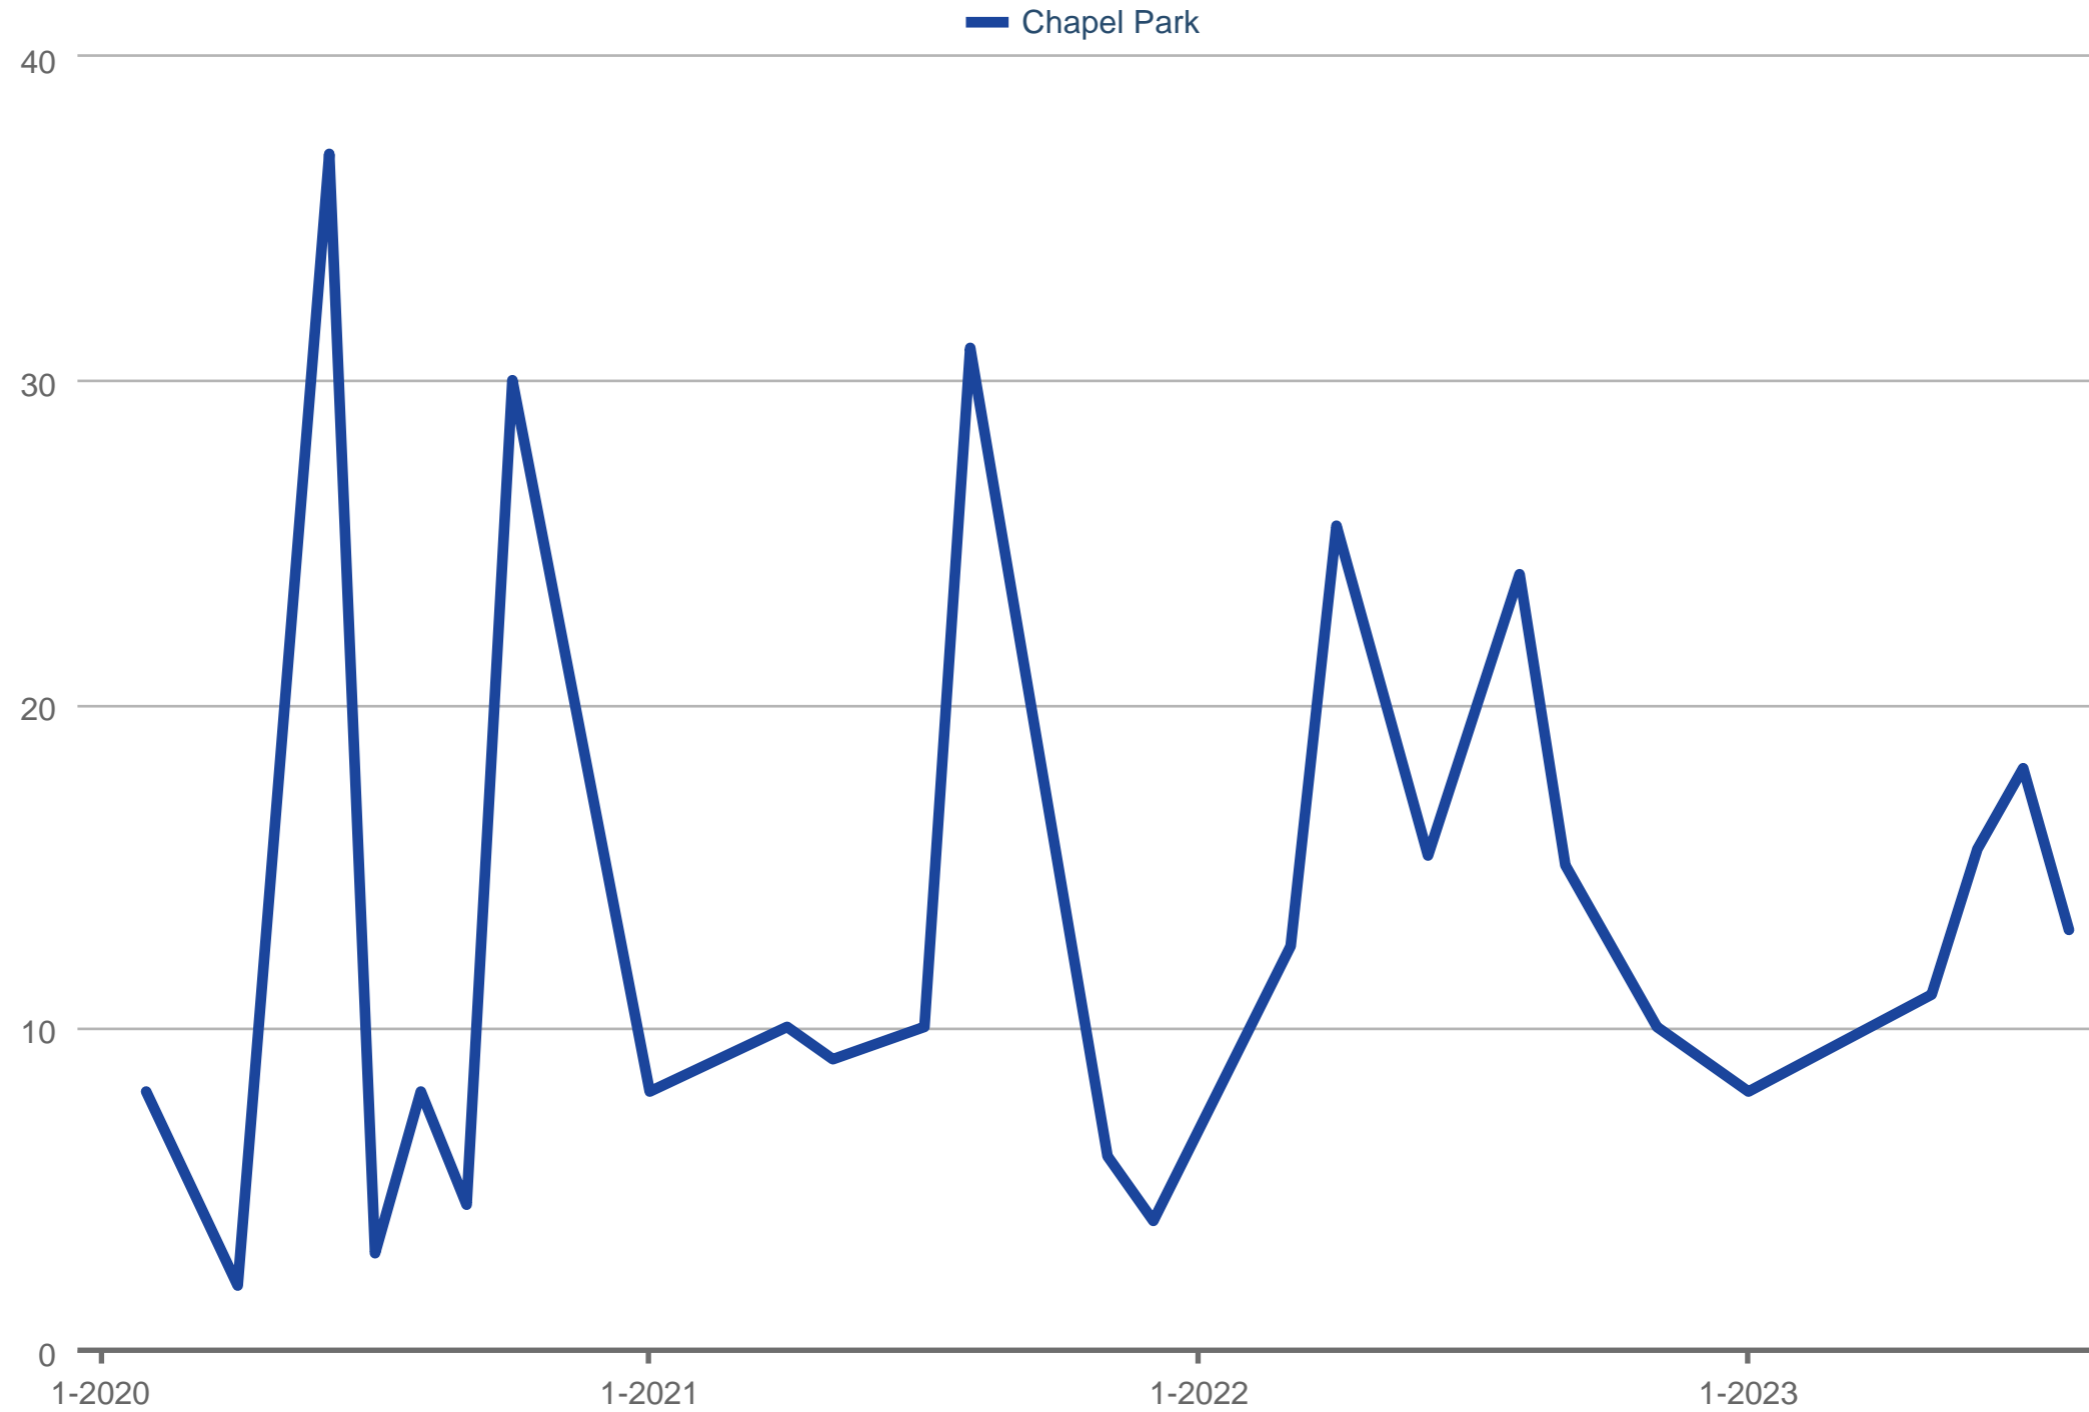

### Average Showings to Pending

Chapel Park

Each data point is one month of activity. Data is from September 22, 2023.