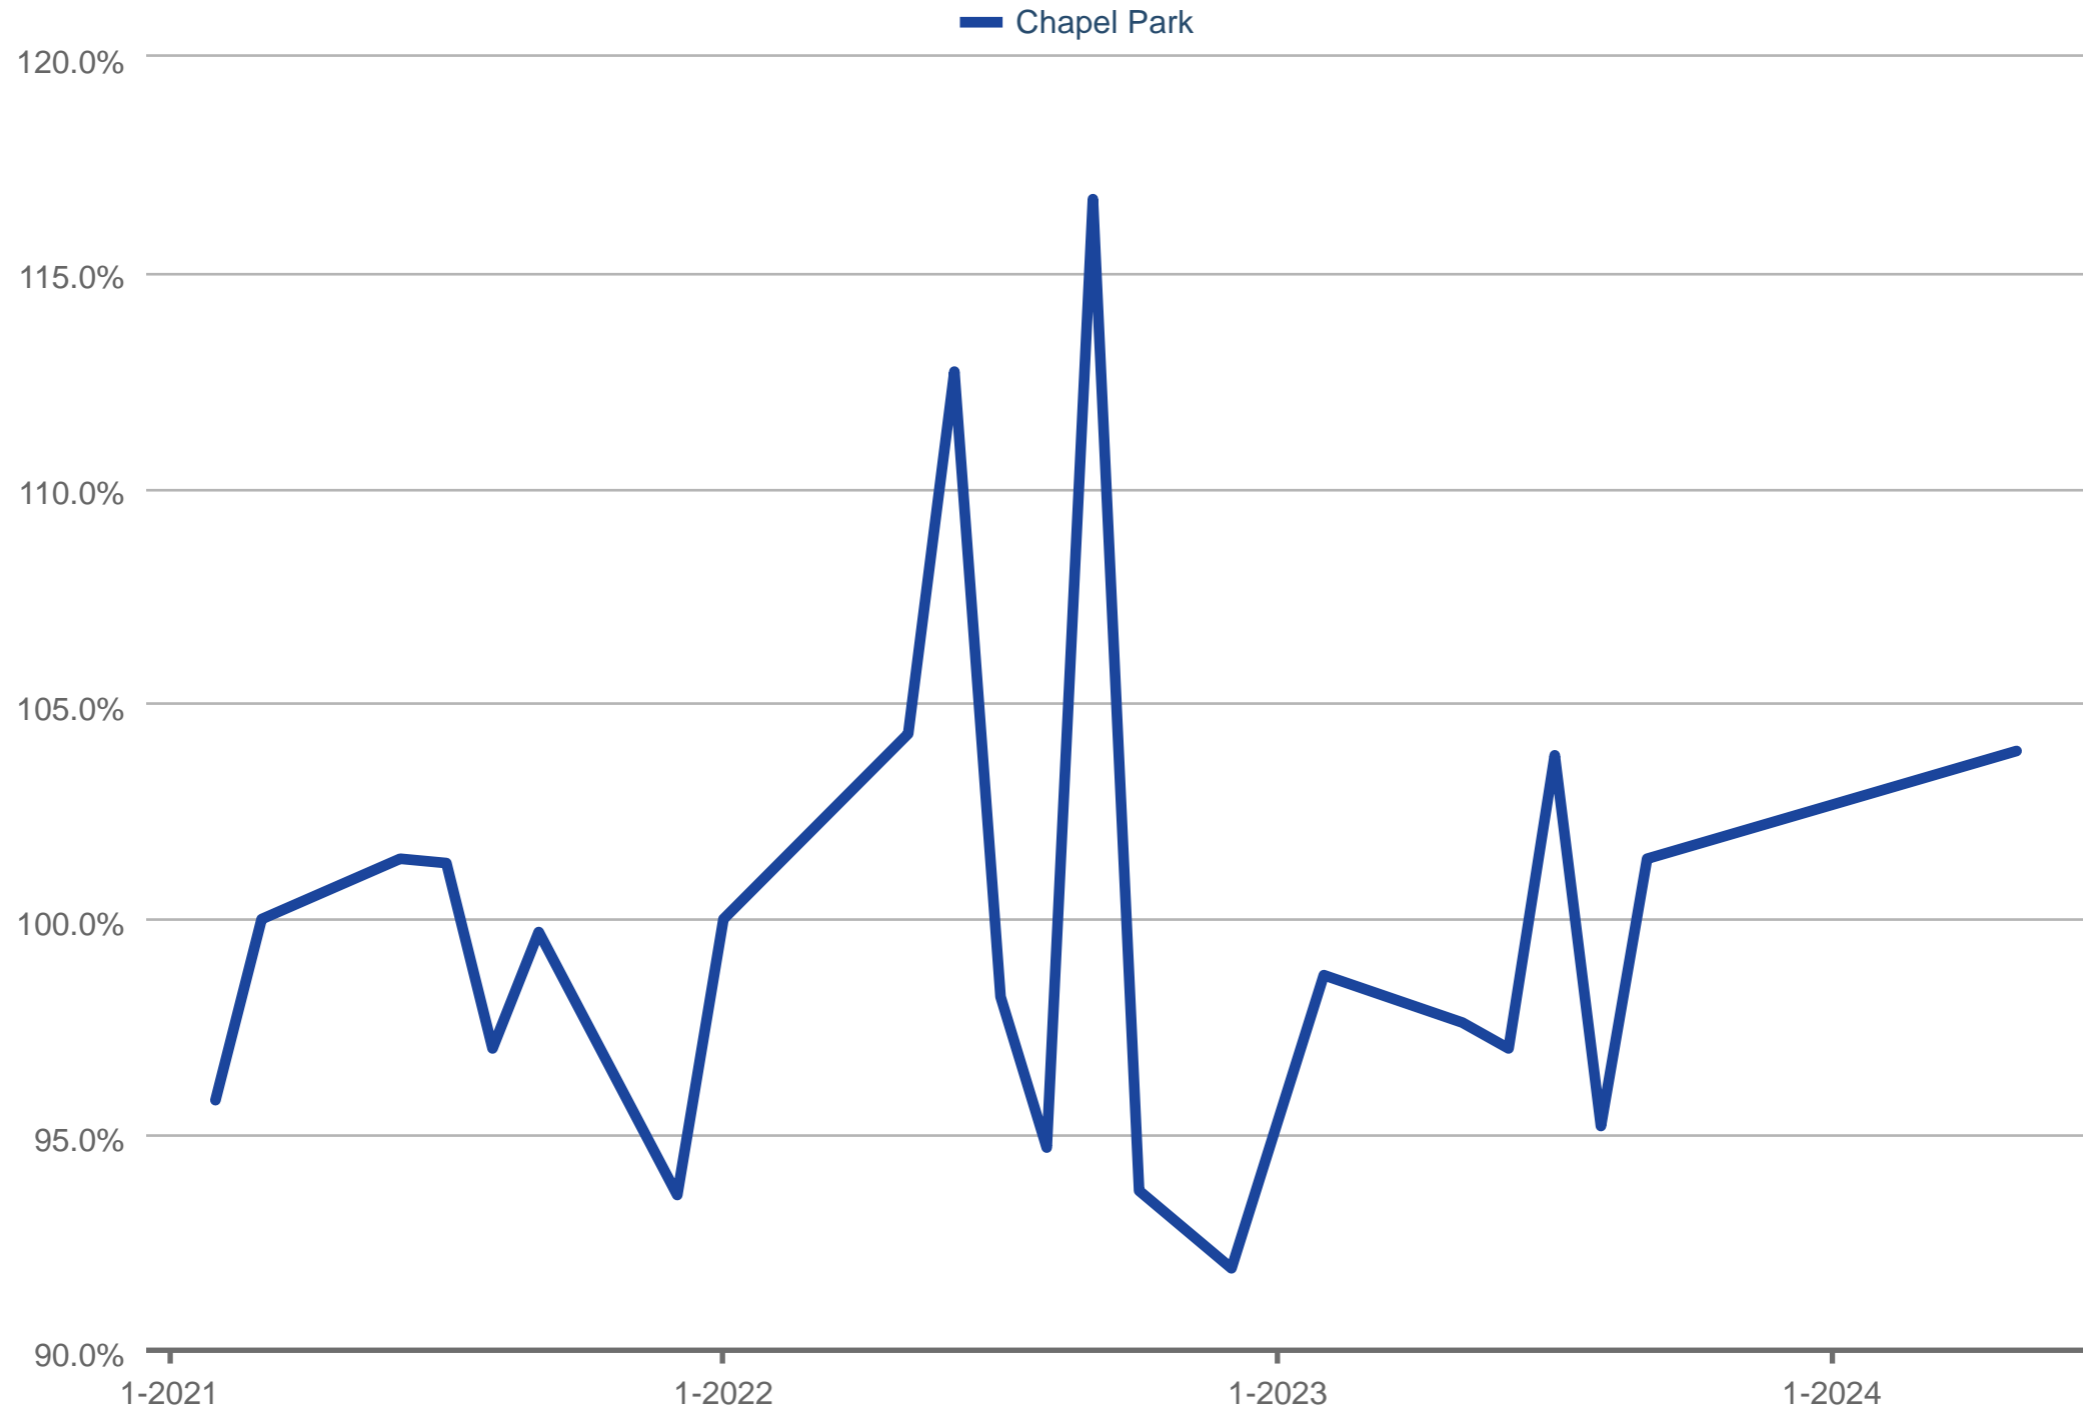

Average Percent of Last List Price

Chapel Park

Each data point is one month of activity. Data is from July 15, 2024.