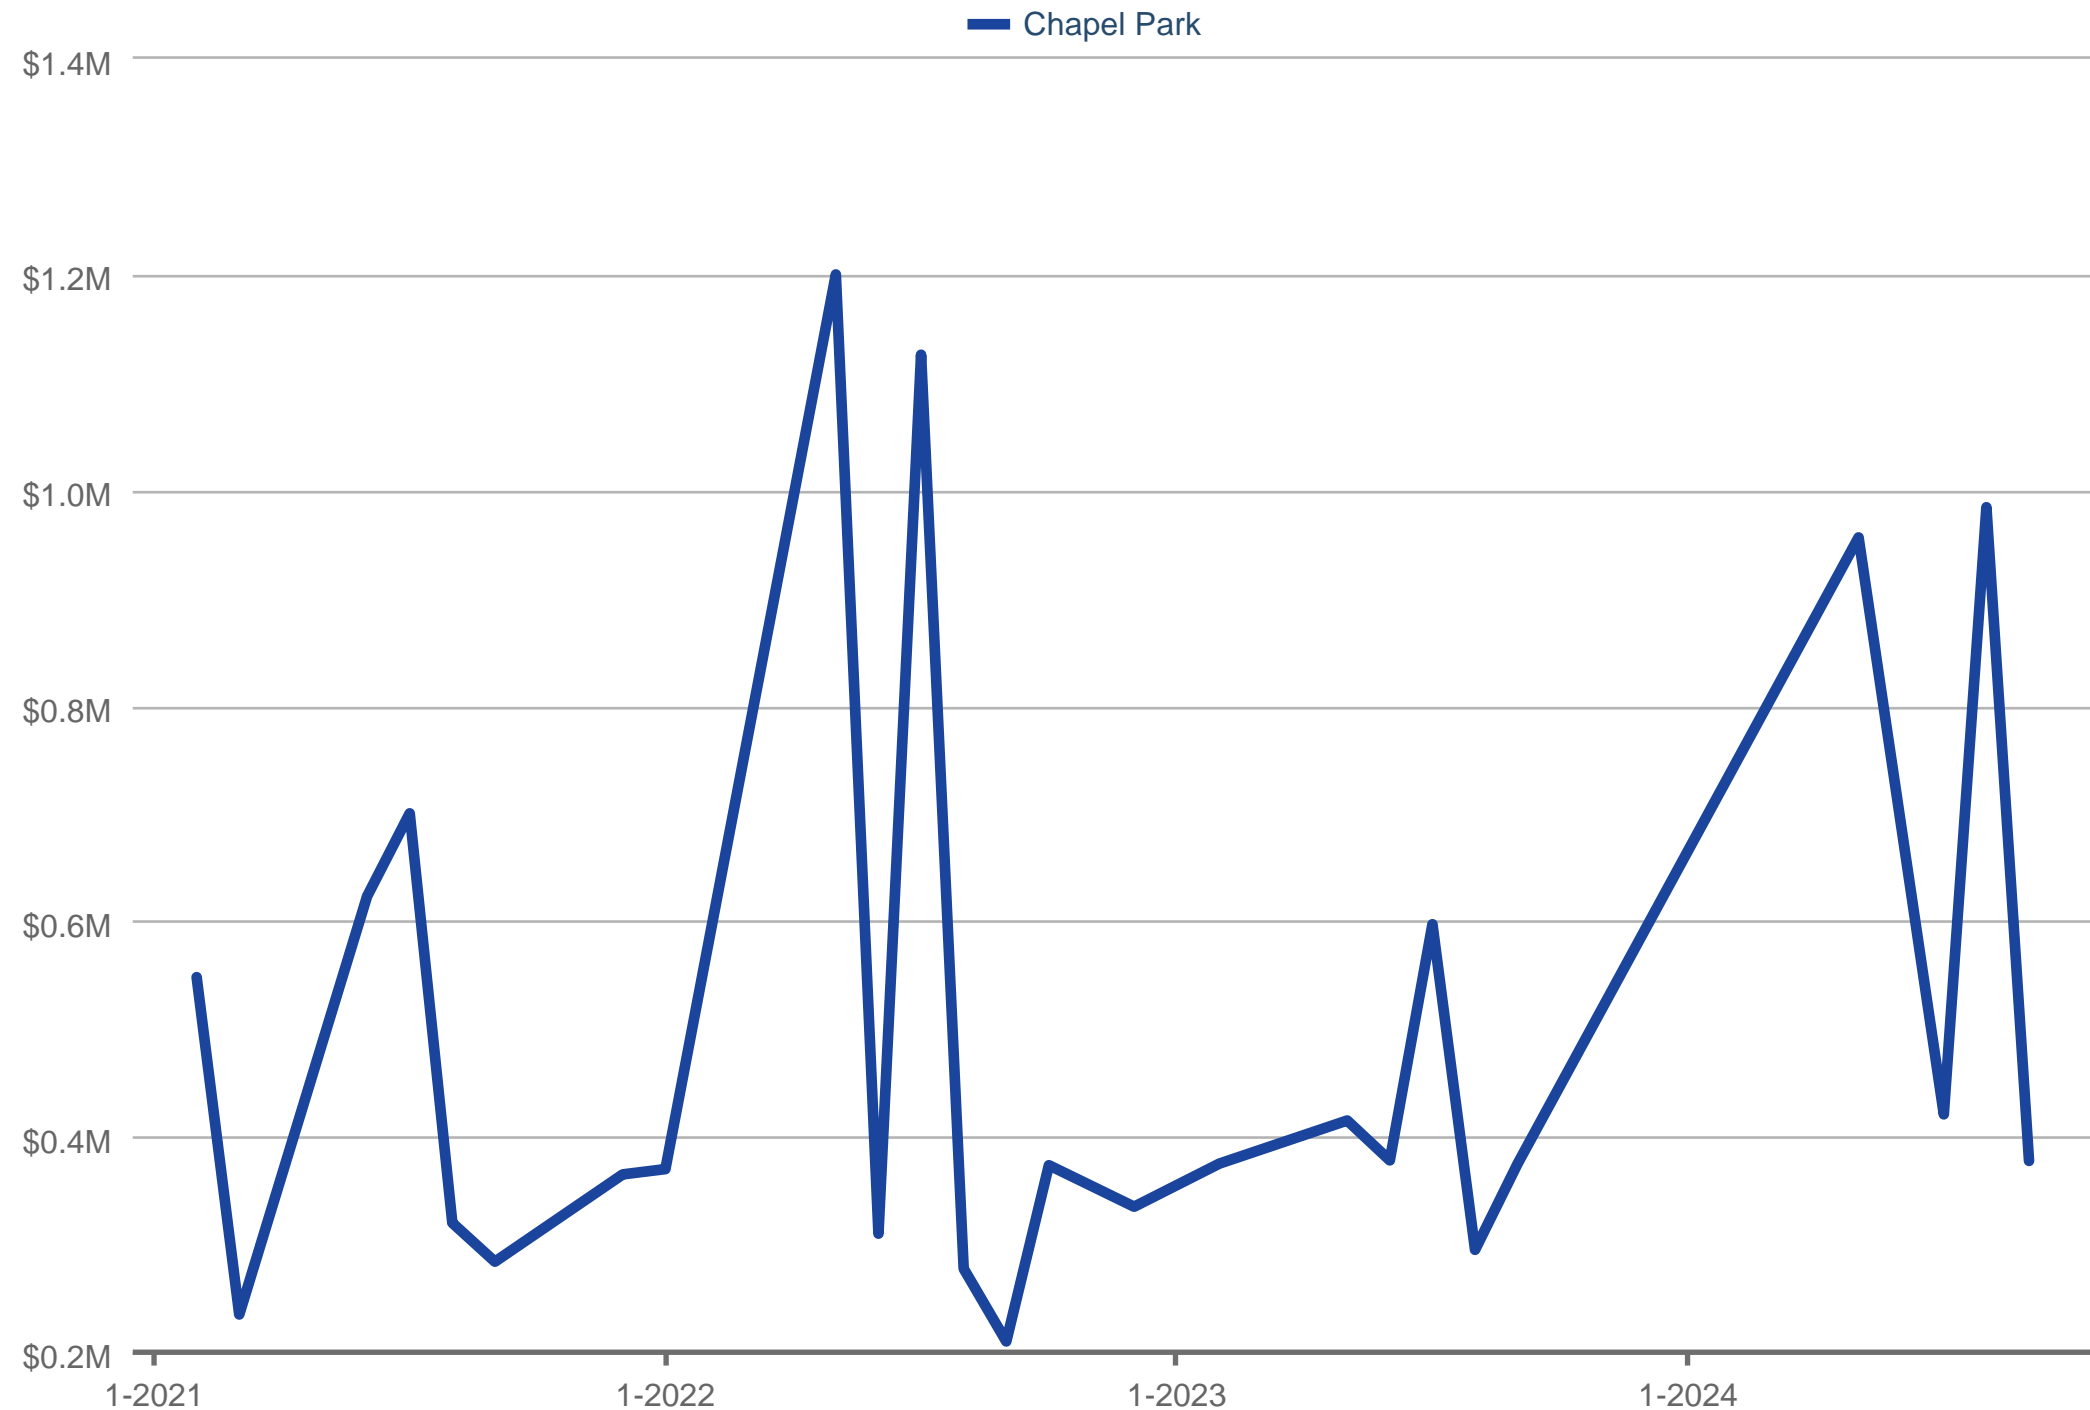

Dollar Volume of Closed Sales

Chapel Park

Each data point is one month of activity. Data is from November 7, 2024.