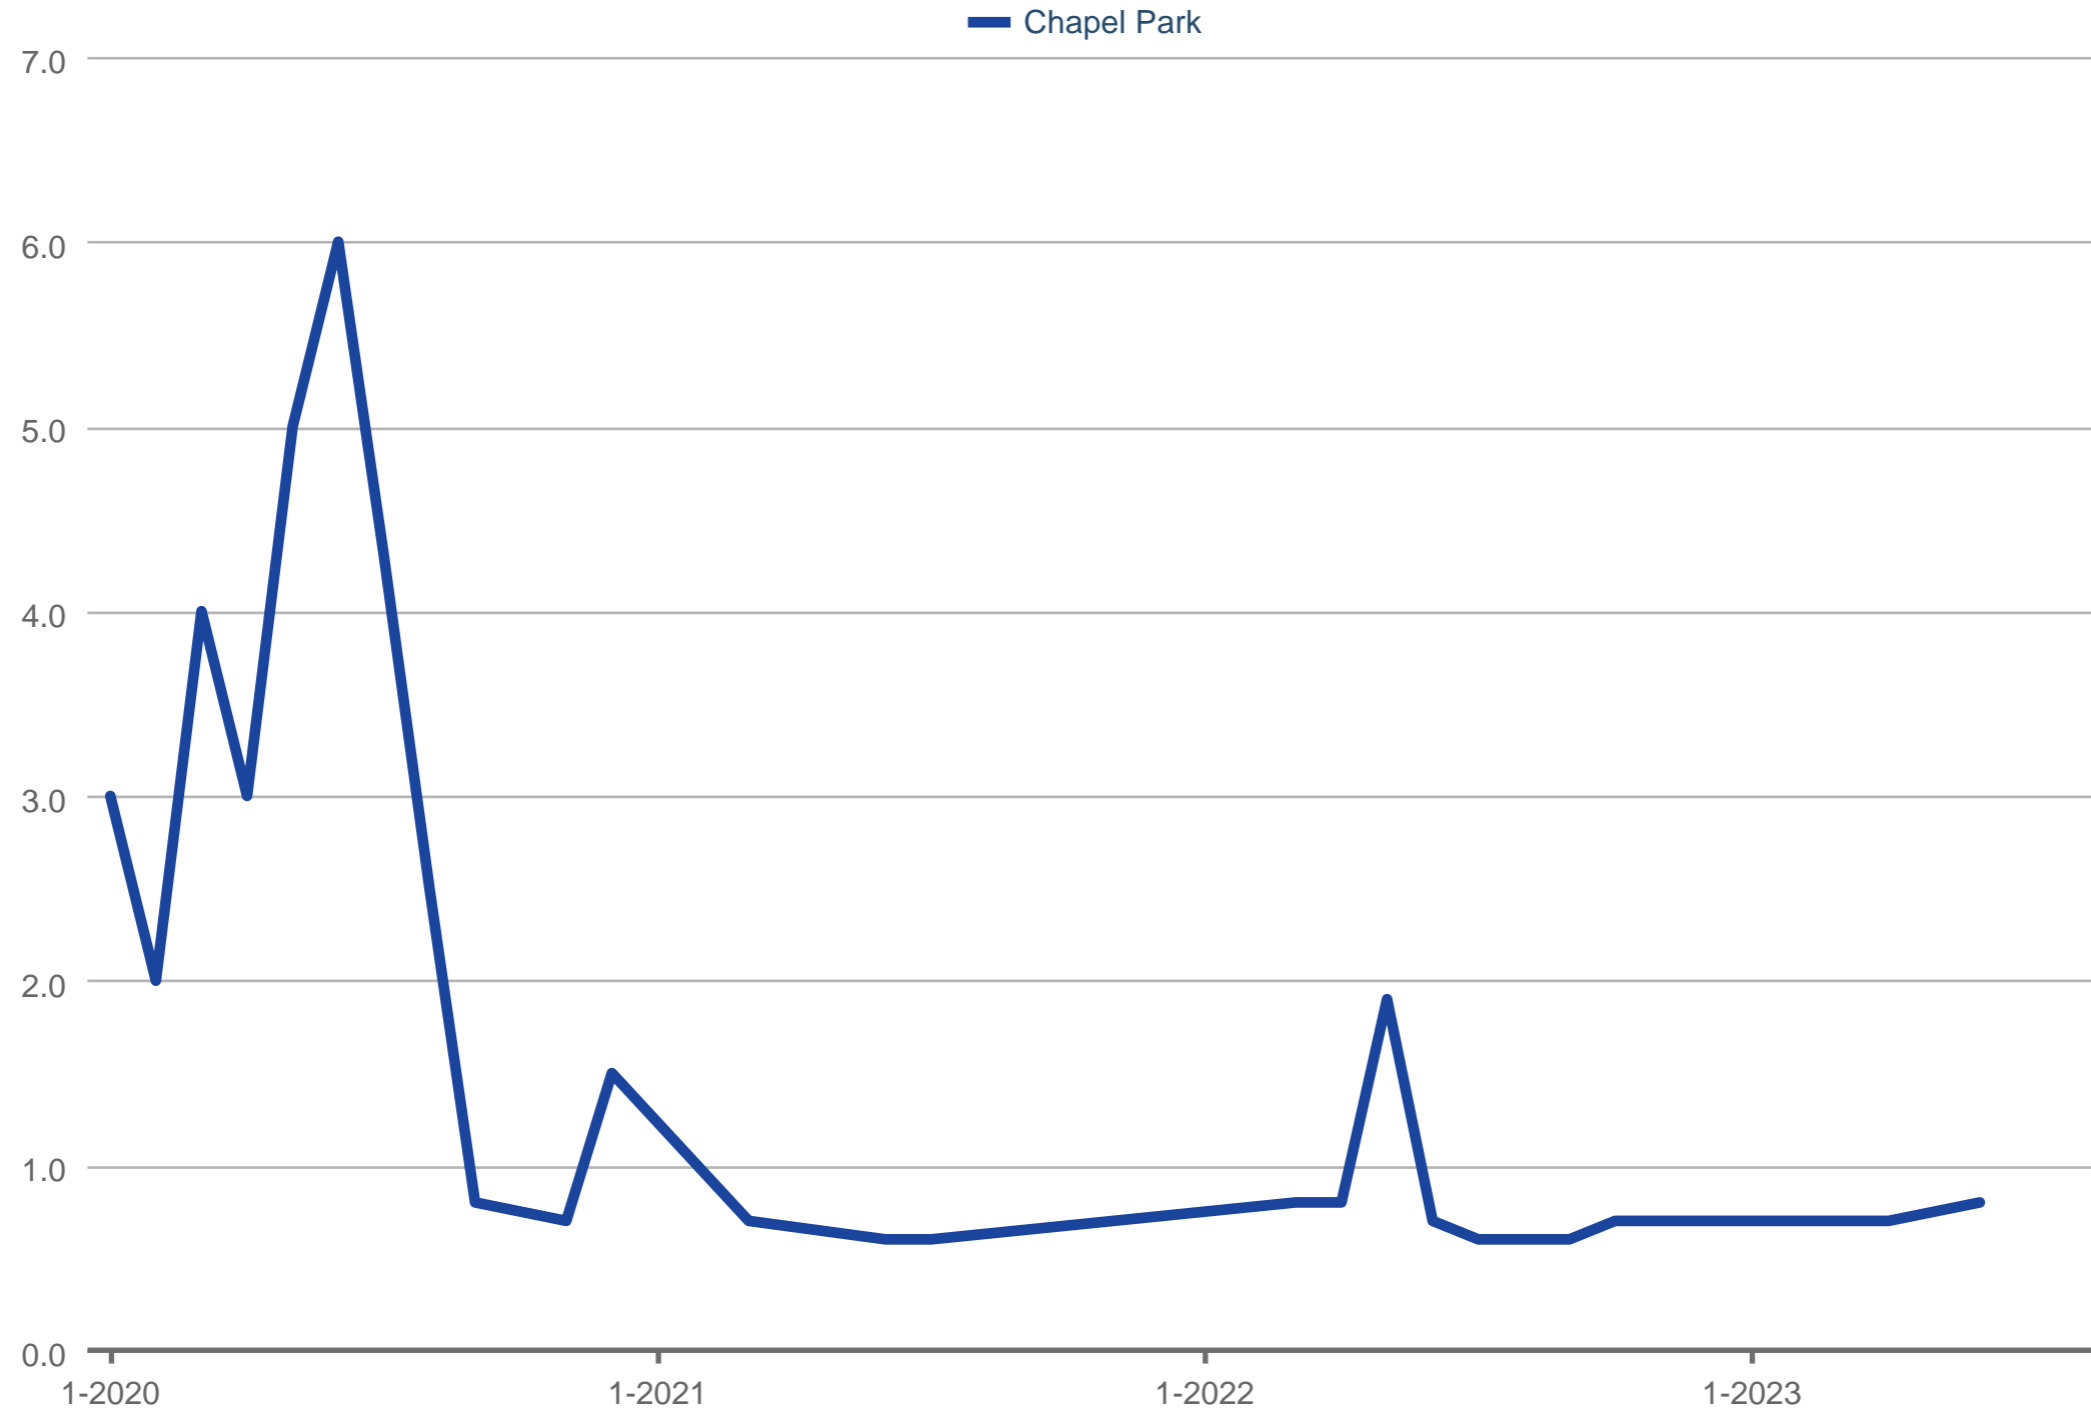

Months Supply of Homes for Sale

Chapel Park

Each data point is one month of activity. Data is from September 22, 2023.