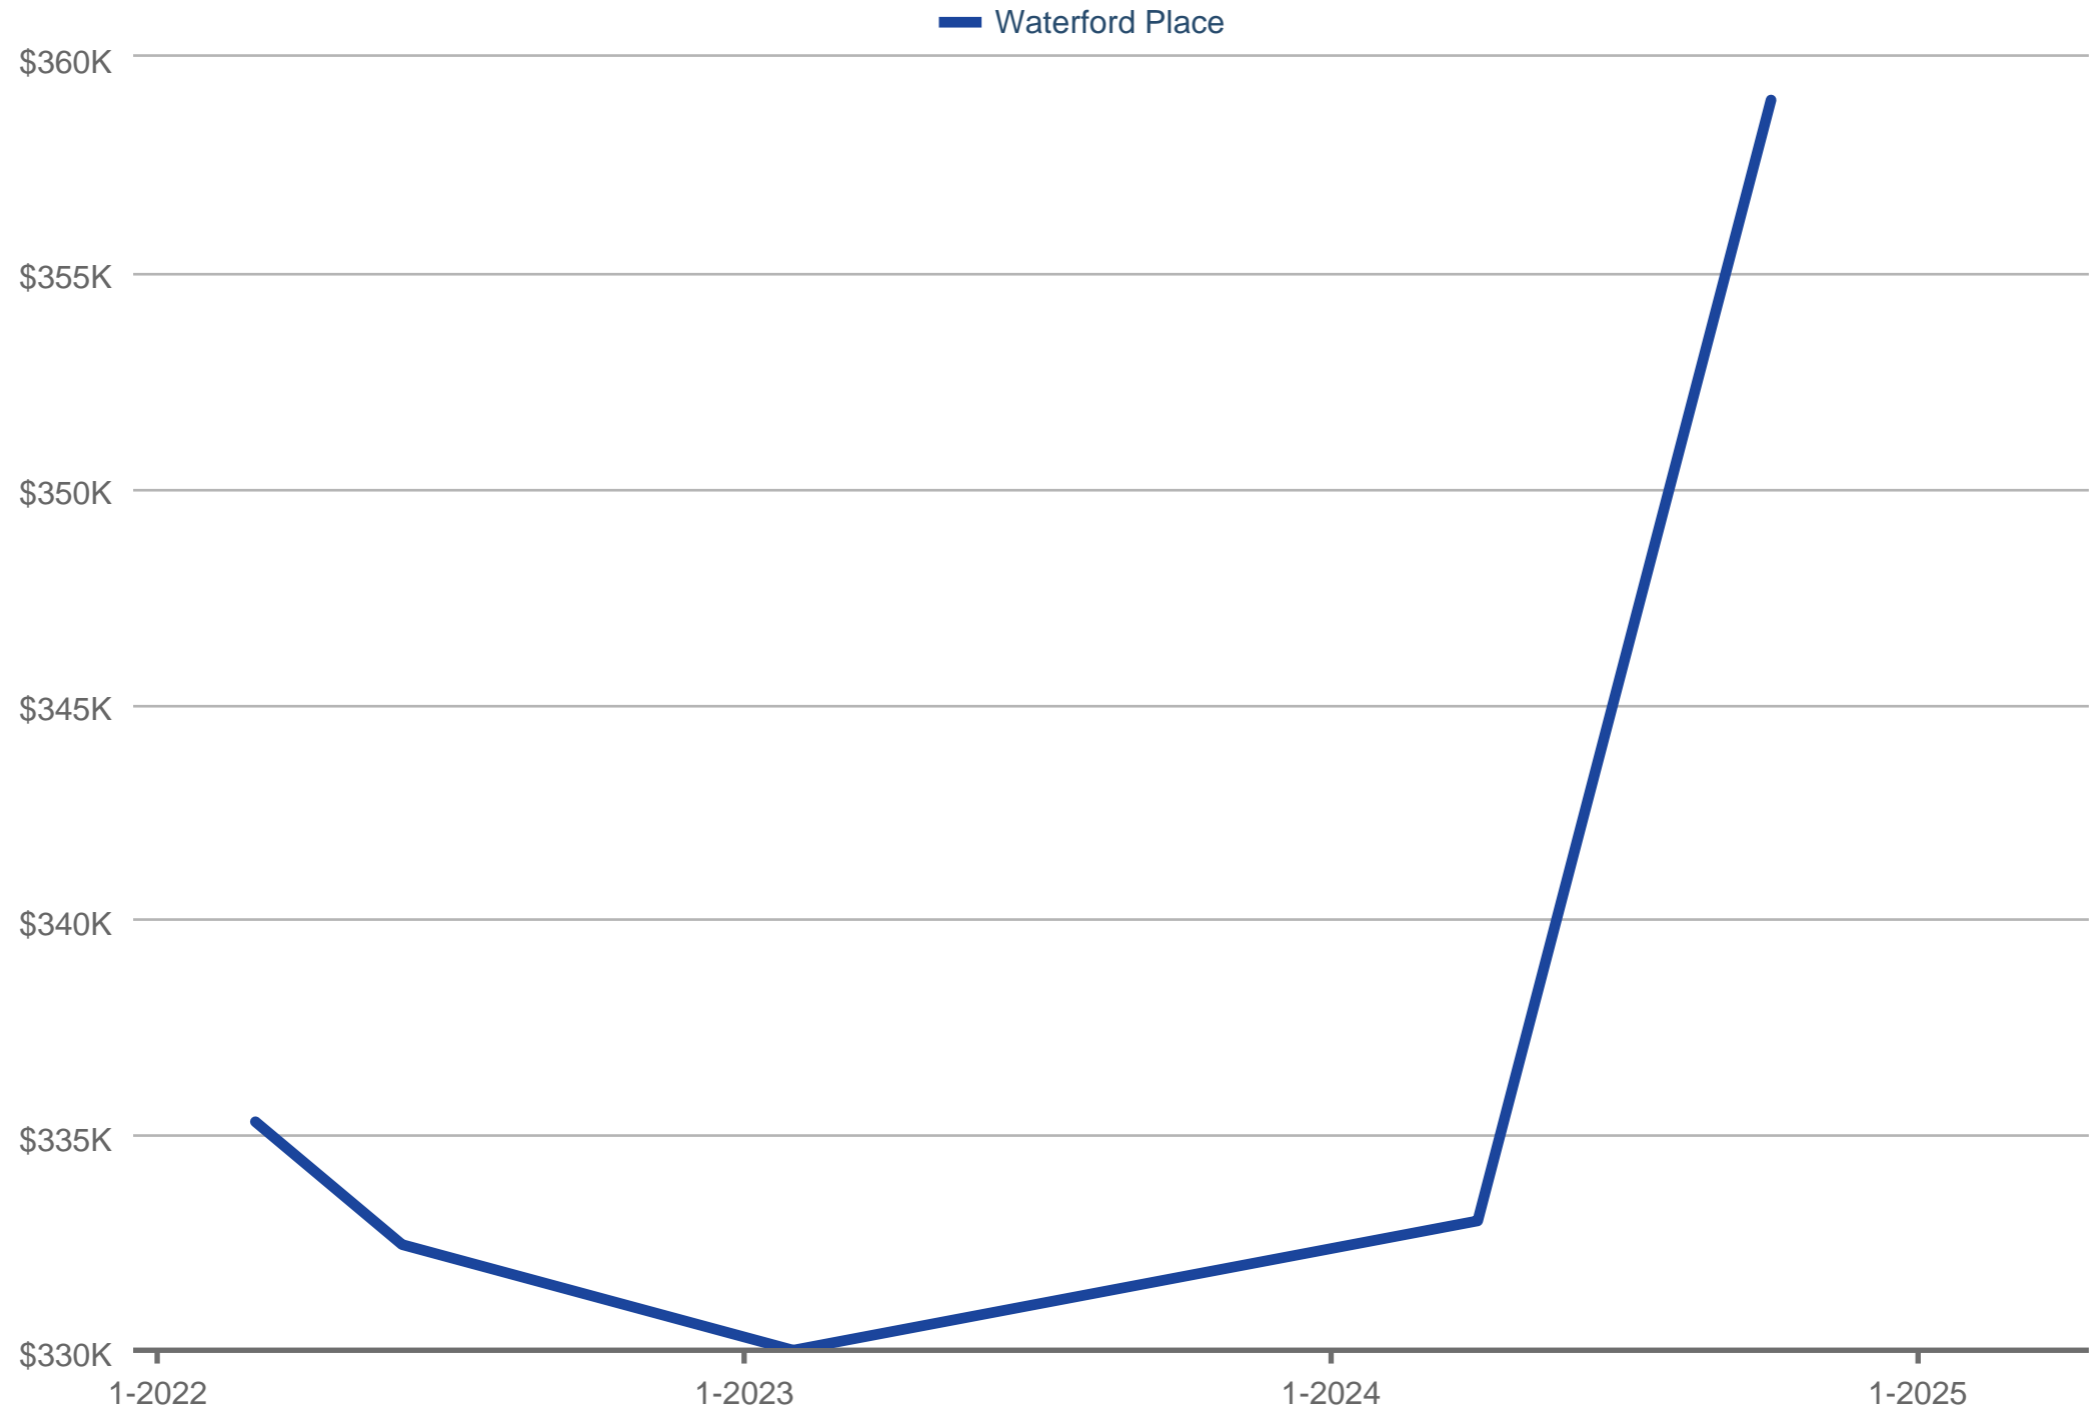

### Average Sales Price

Waterford Place

Each data point is one month of activity. Data is from May 13, 2025.