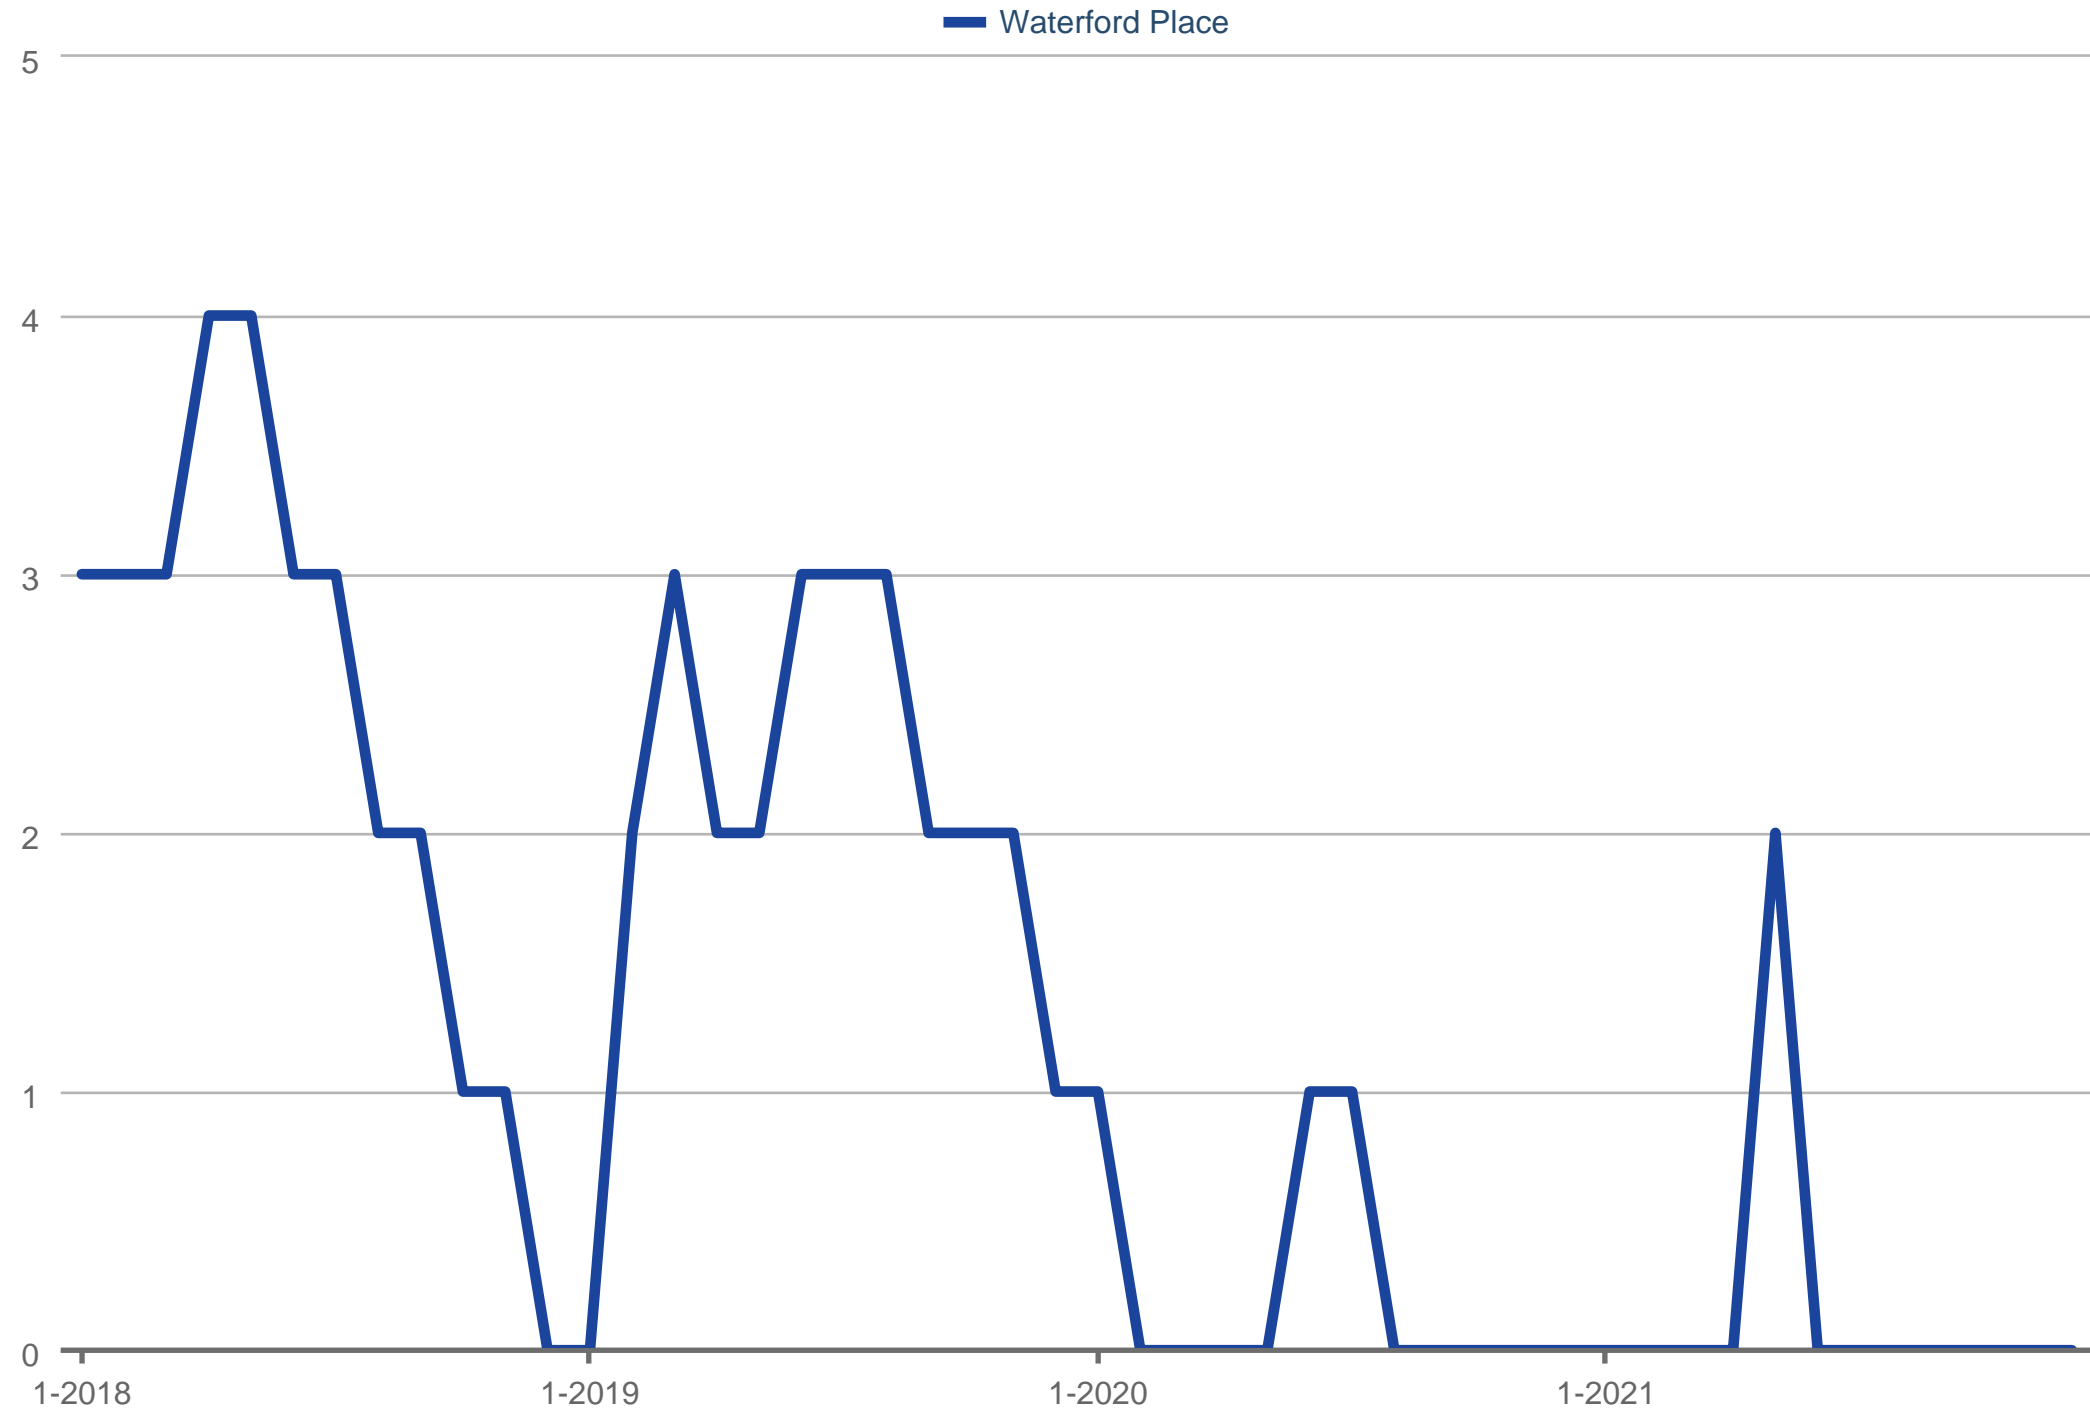

Homes for Sale

Waterford Place

Each data point is one month of activity. Data is from January 23, 2022.