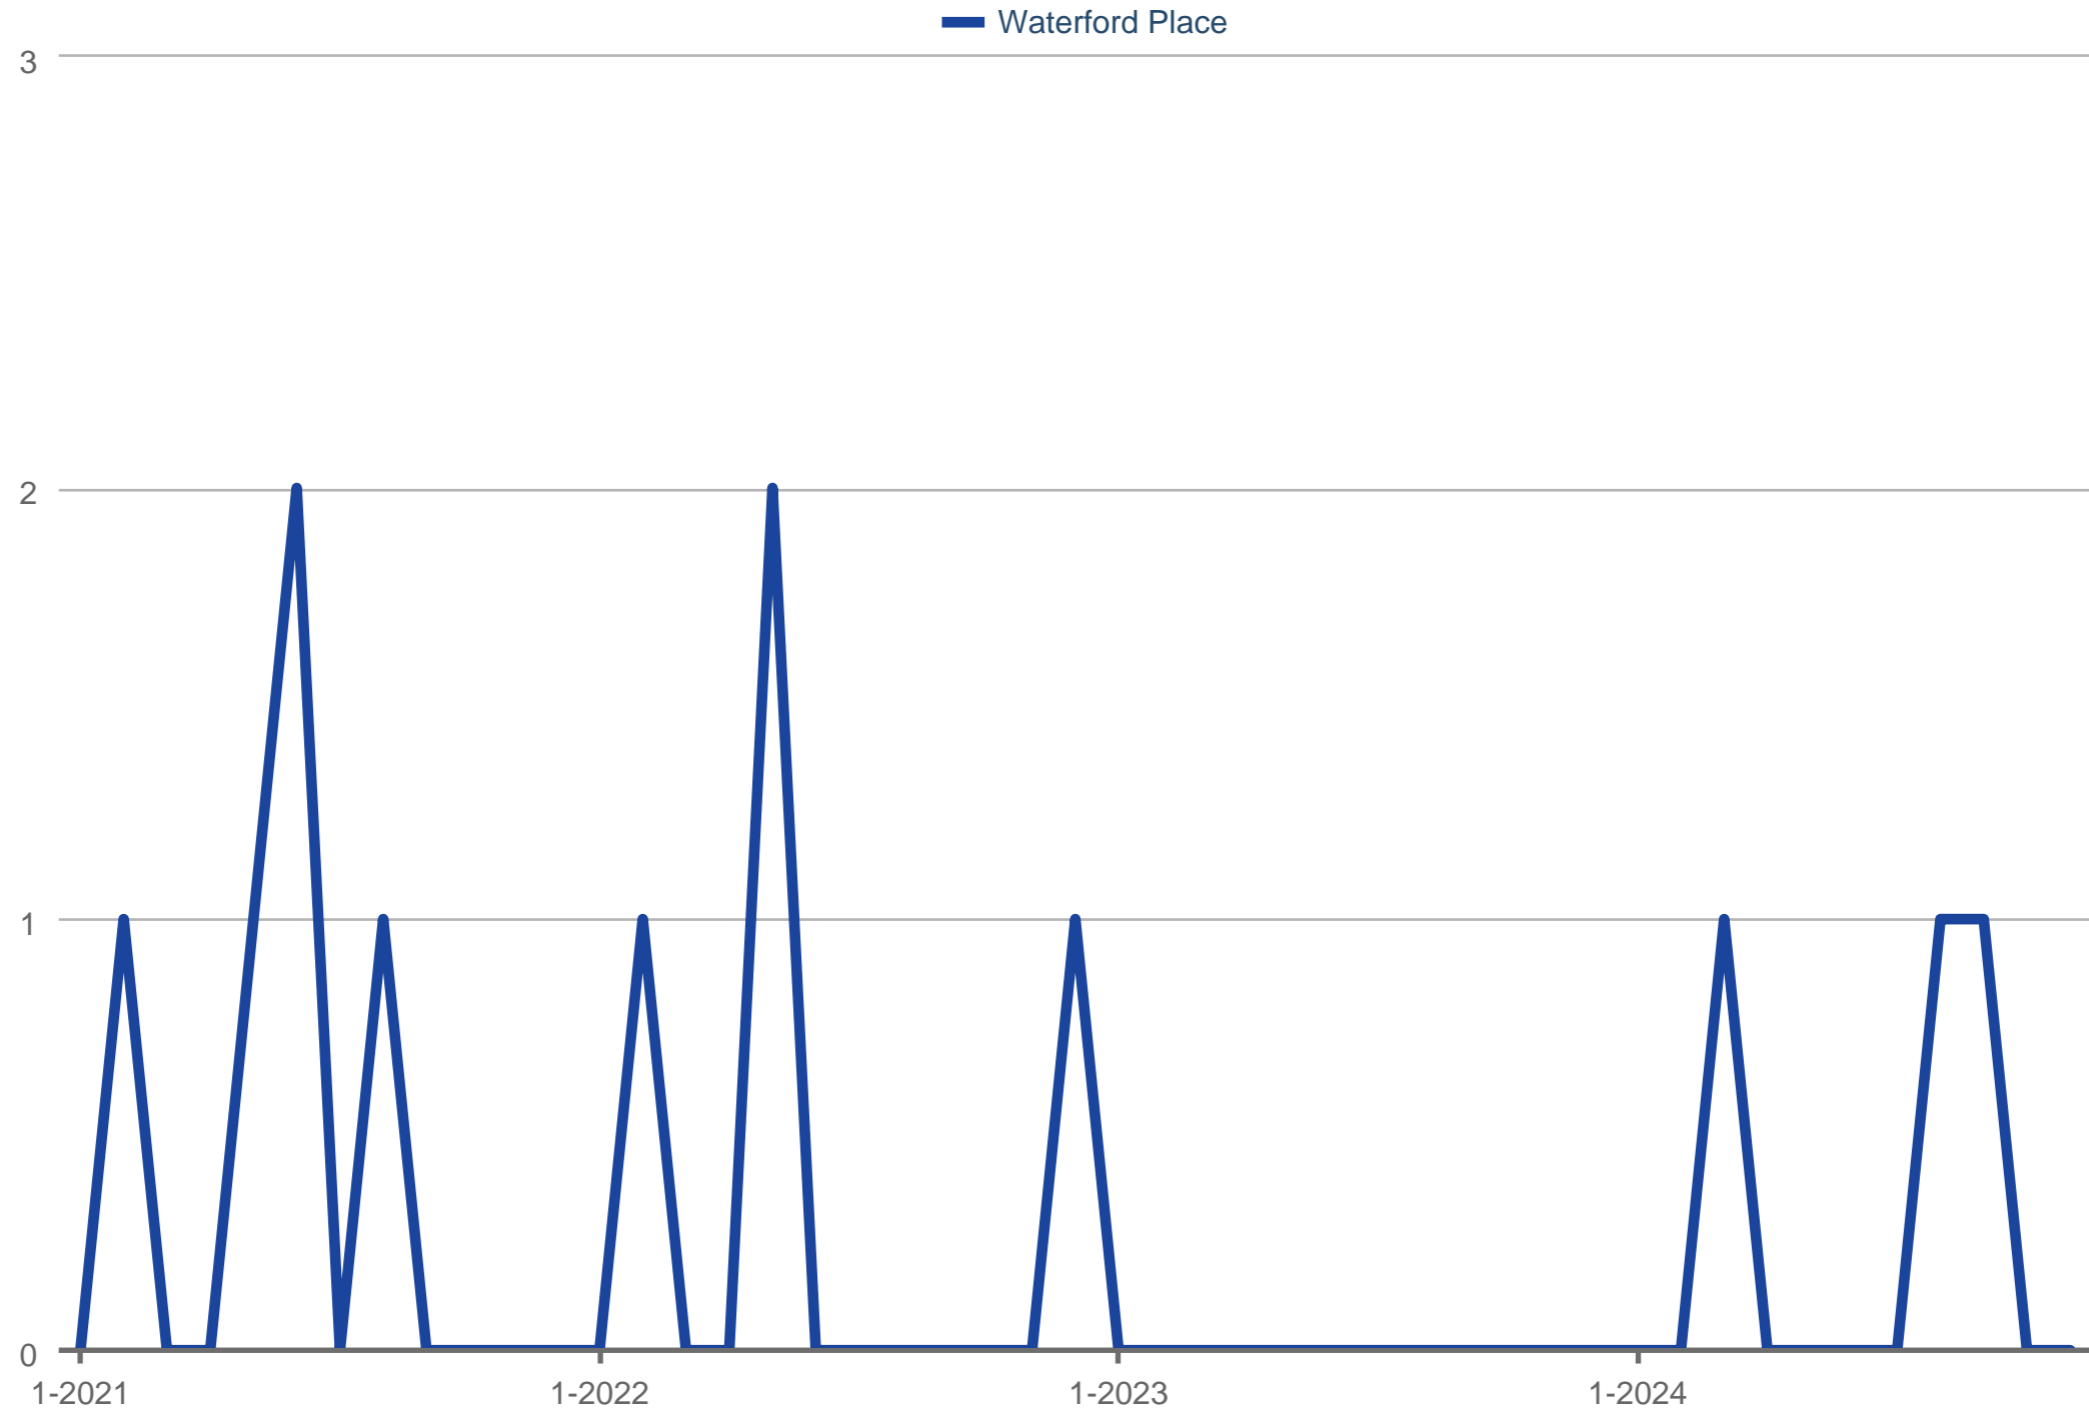

Pending Sales

Waterford Place

Each data point is one month of activity. Data is from December 14, 2024.