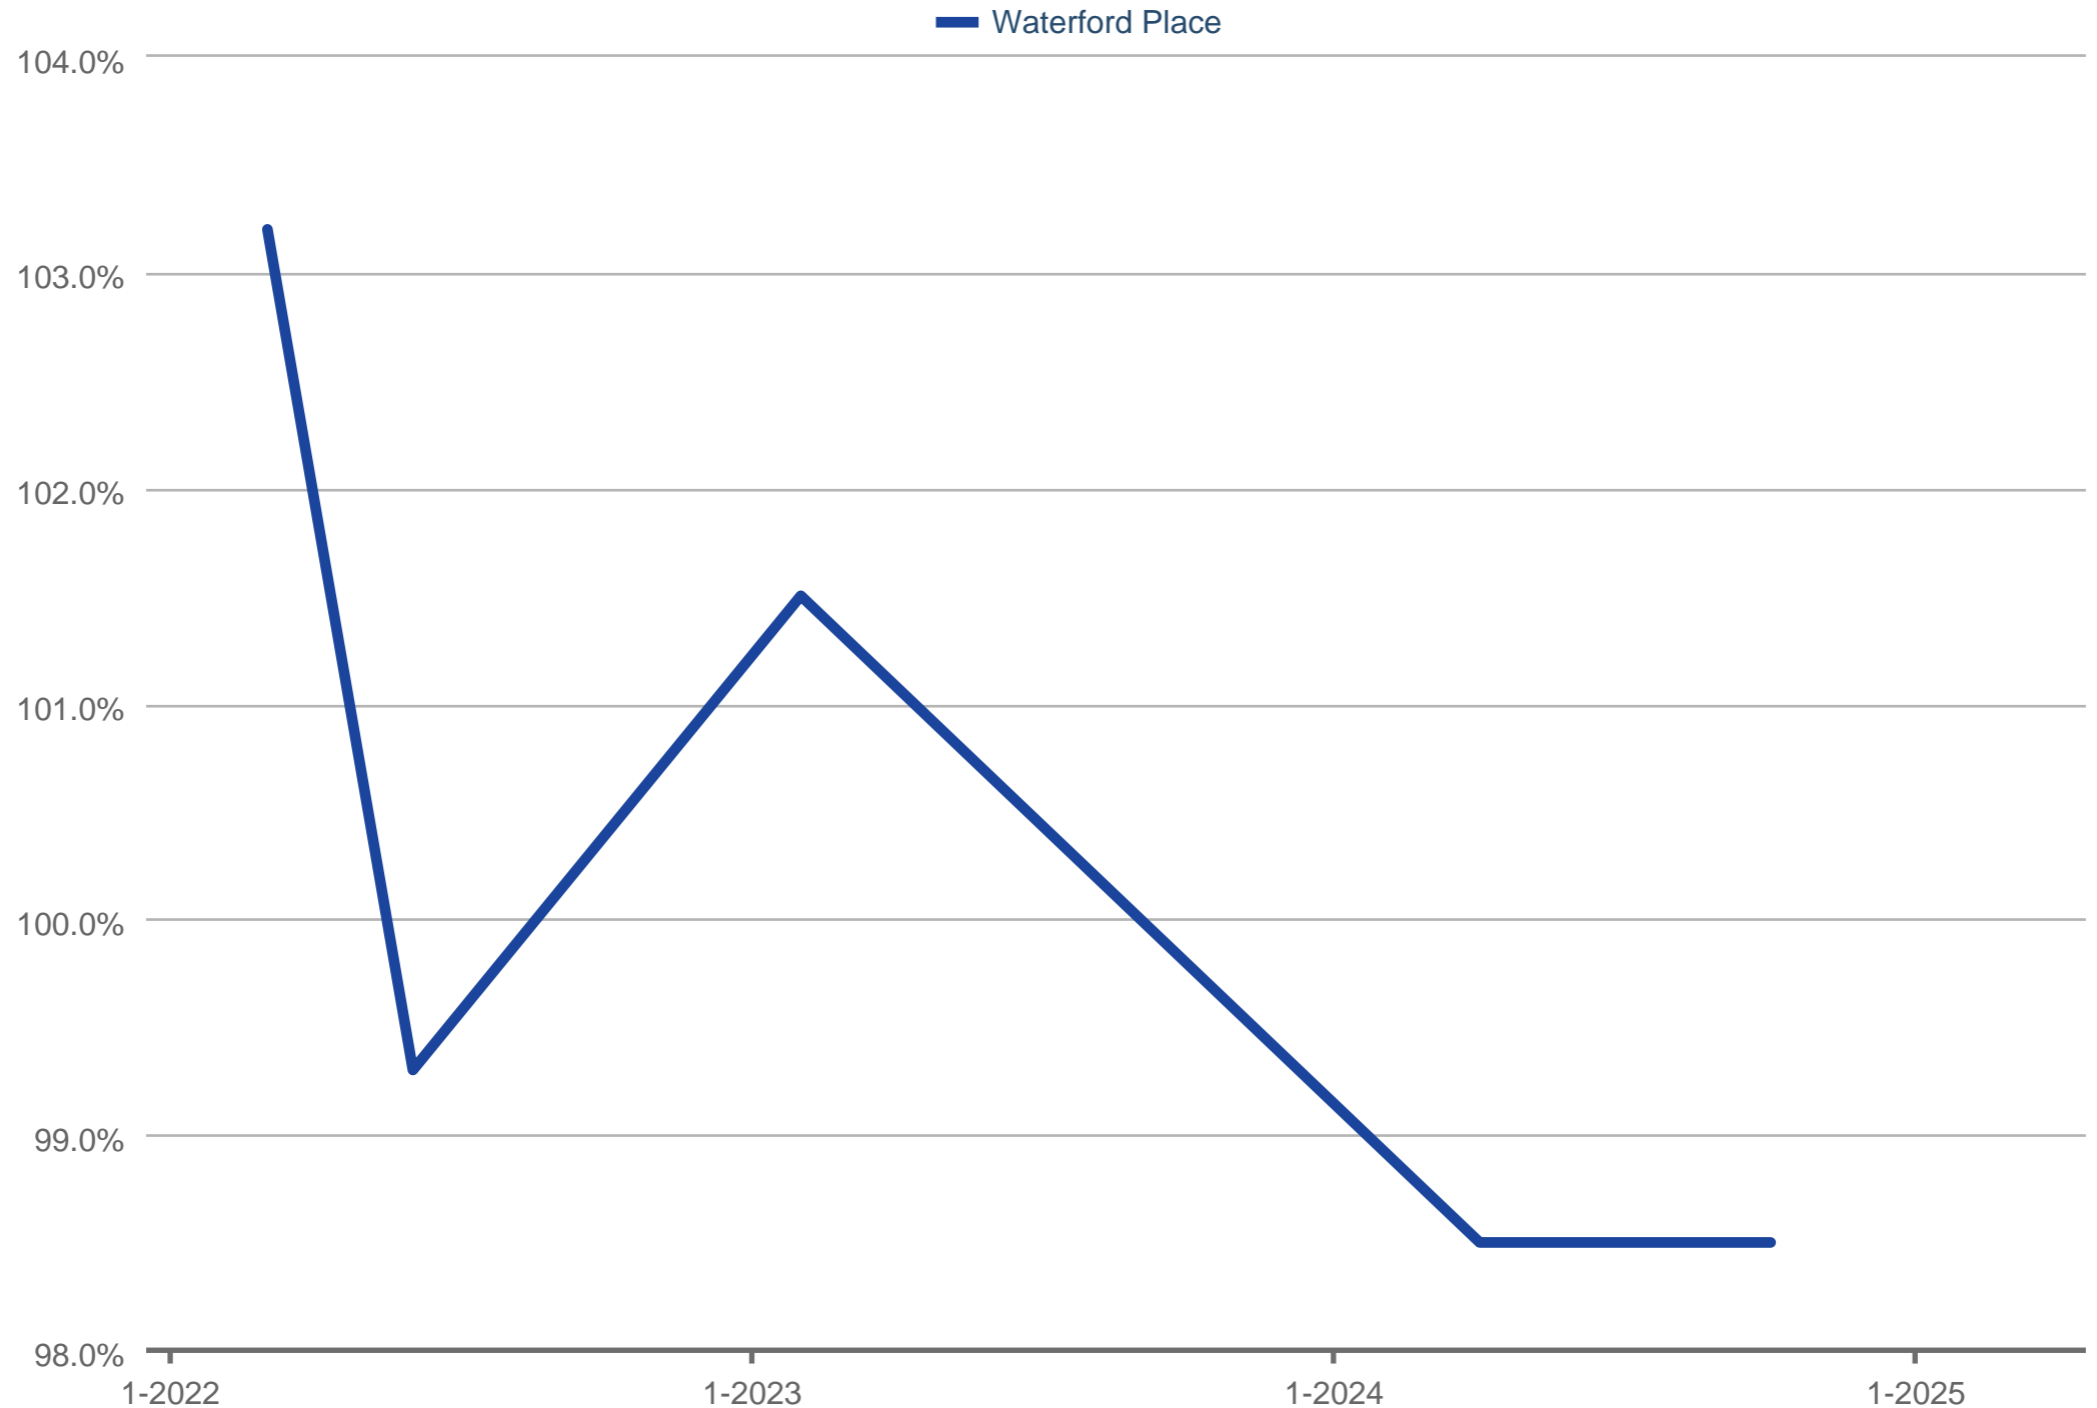

Average Percent of Last List Price

Waterford Place

Each data point is one month of activity. Data is from May 13, 2025.