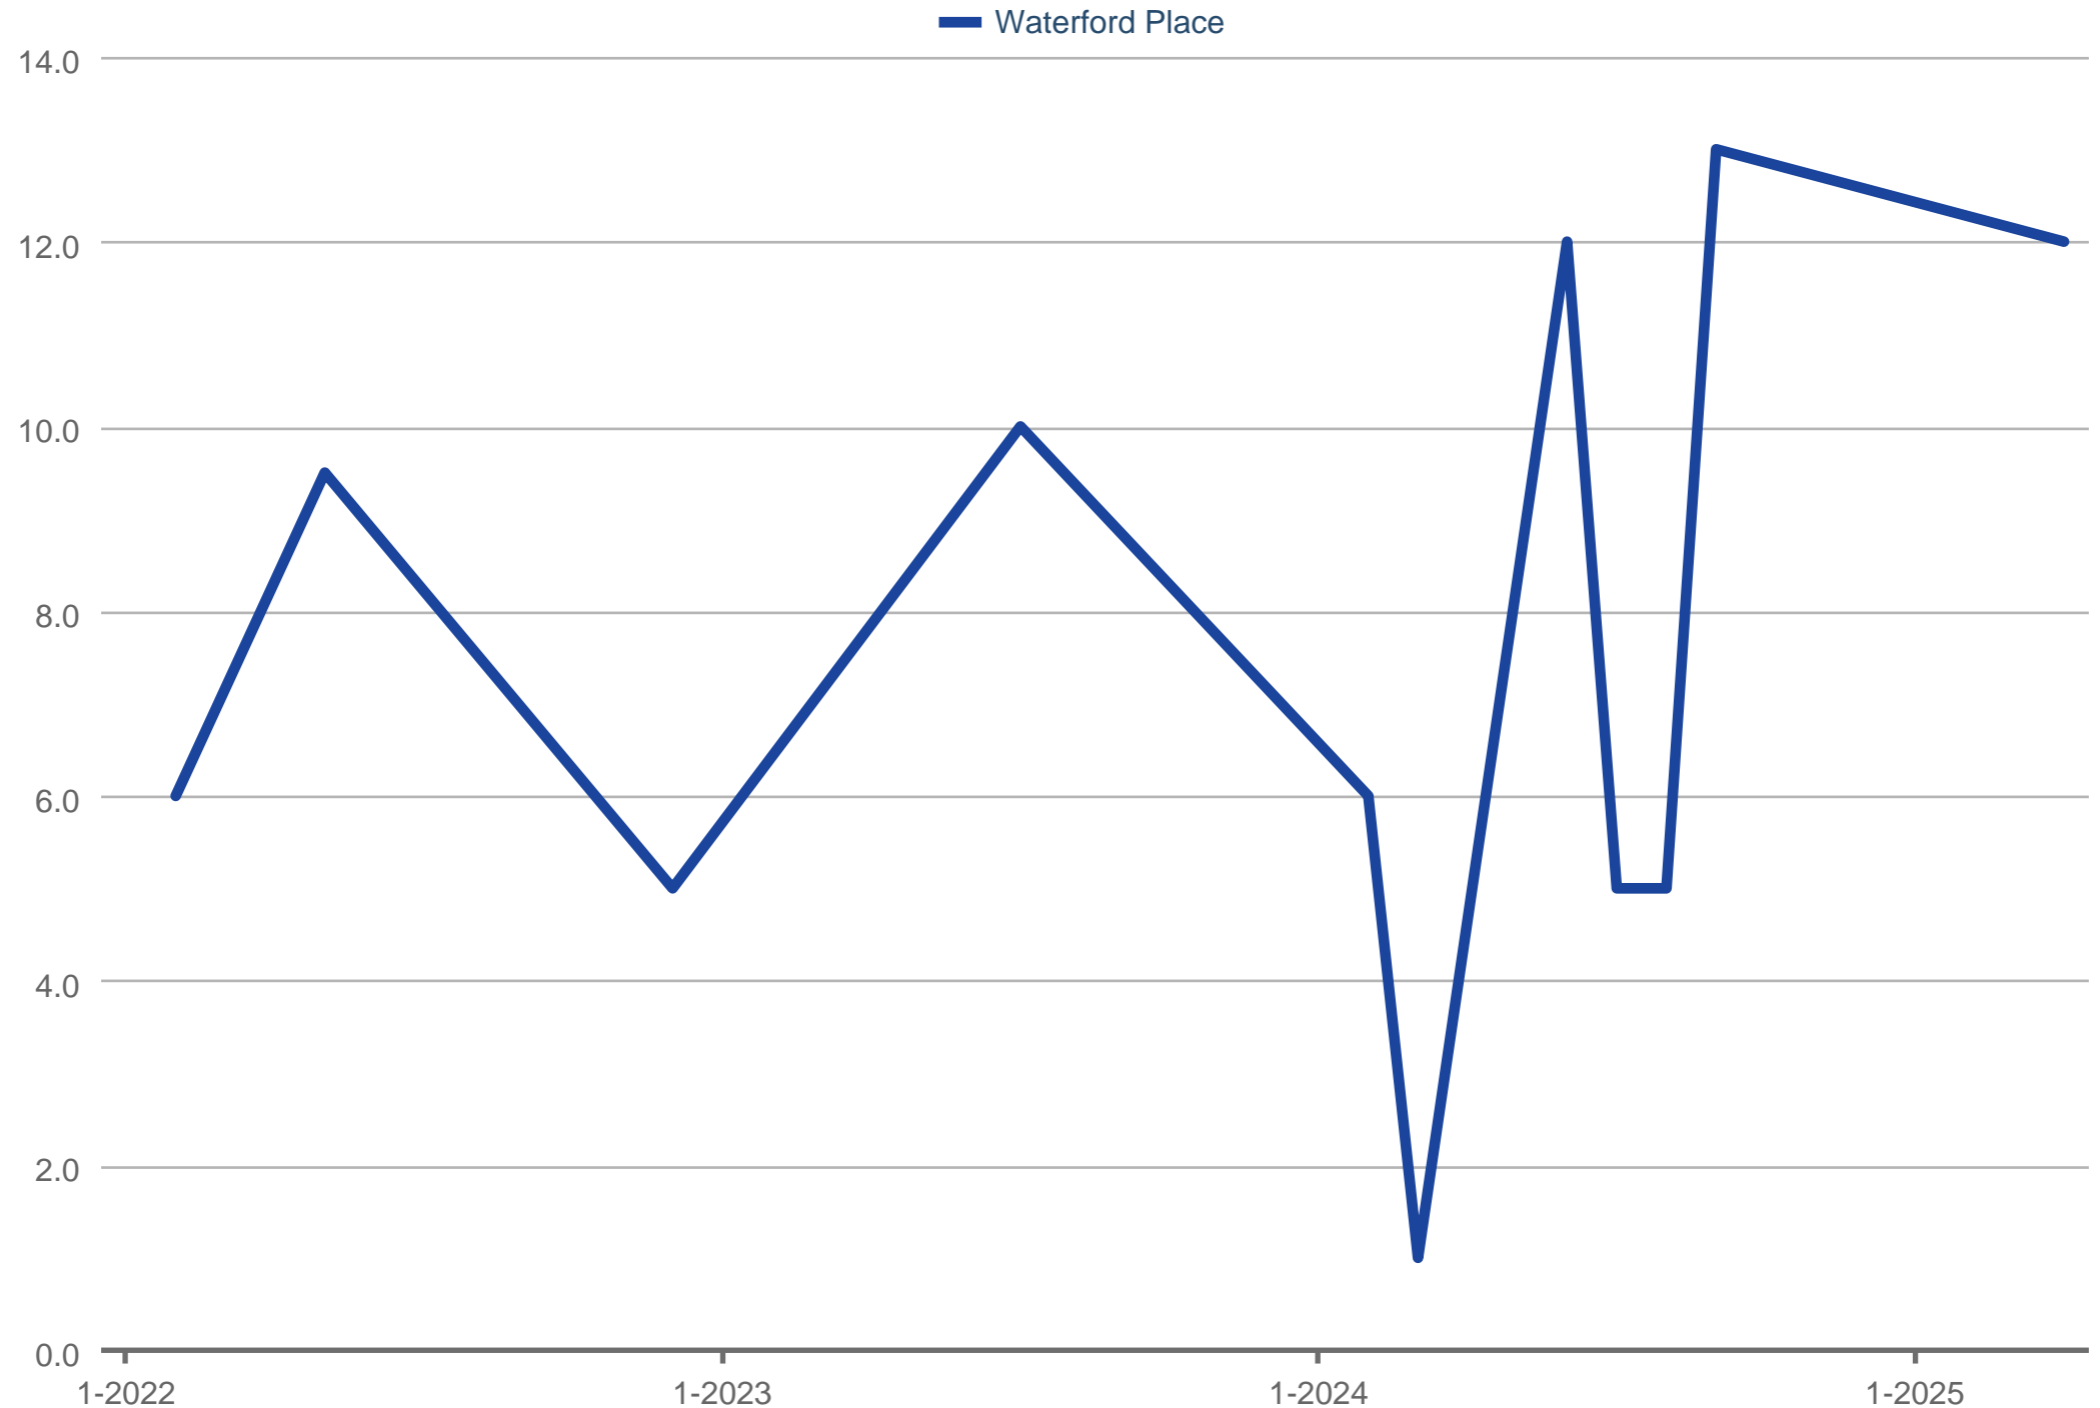

### Showings Per Listing

Waterford Place

Each data point is one month of activity. Data is from May 17, 2025.